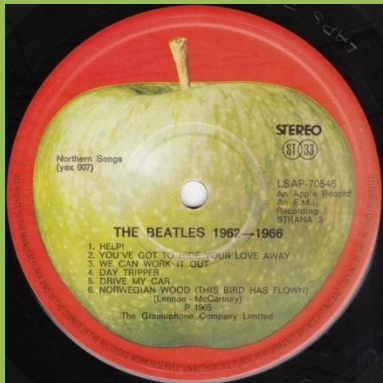

**APPLE LSAP 70545/6 – THE BEATLES/1962-1966 [2-LP]**

**Cover types:**

- 1) STEREO/MONO on front, titles printed on sticker over misprinted 62-66 tracks, long 1 line credits inside
- 2) No STEREO/MONO, long 1 line credits inside
- 3) No STEREO/MONO, 2 line credits inside
- 4) No STEREO/MONO, short 1 line credits
- 5) No STEREO/MONO, short 1 line credits inside and credits on back
- 6) No STEREO/MONO, no credits inside, with credits on back

**Comes with thin paper inner sleeves with thumb-tab and UK number**

**Cover type 1**

**Comes with thin paper inner sleeves with thumb-tab and UK number**

**Cover type 2**

Comes with thin paper inner sleeves with thumb-tab and UK number

Cover type 2

Comes with thin paper inner sleeves with thumb-tab and UK number

Cover type 3

Comes with thin paper inner sleeves with thumb-tab and UK number

Cover type 2

Strana 1-2-3-4

Strana 1-2-1-2

Cover type 3