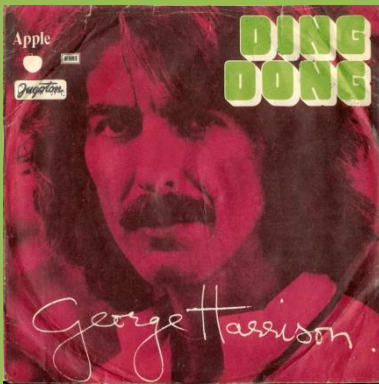

Non-picture sleeves come in three types of Apple company covers

Type 1, wavy top

Type 2, thumb tab on rear

Type 3, folded on side

APPLE/JUGOTON SAP-8422 - MY SWEET LORD / WHAT IS LIFE

Britico MCB misspelling

Correct Britico NCB spelling

APPLE/JUGOTON SAP-8849 - BANGLA DESH / DEEP BLUE

Un sliced Apple

Sliced Apple

Sliced Apple

APPLE/JUGOTON SAP-88681 - GIVE ME LOVE (GIVE ME PEACE ON EARTH) / MISS O'DELL

APPLE/JUGOTON SAP-88812 - DING DONG / I DON'T CARE ANYMORE

APPLE/JUGOTON SAP-88879 - YOU / WORLD OF STONE