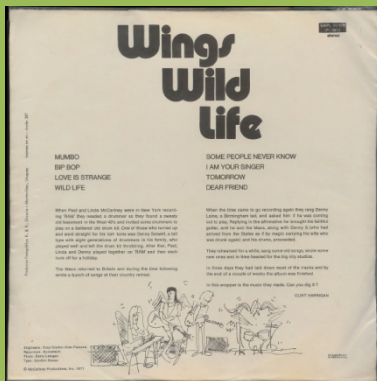

APPLE SAPL 30512 - McCARTNEY

Non-gatefold plastic cover

APPLE SAPL 30516 - RAM

Non-gatefold plastic cover

Space under "RAM"

No space under "RAM"

APPLE SAPL 30519 - WINGS WILD LIFE

Plastic cover

APPLE SAPL 30525 - RED ROSE SPEEDWAY

Non-gatefold plastic cover

Two B-sides mislabelled copy

Made in Uruguay over YEX 904

With Made in Uruguay

Without Made in Uruguay

Without Made in Uruguay on both sides

APPLE SAPL 30530 – BAND ON THE RUN

Plastic cover

YEX under ESTEREO

YEX over ESTEREO

APPLE SAPL 30.535 – VENUS AND MARS

Non-gatefold plastic cover

Cover types: 1) color back cover, 2) B&W back cover

YEX under STEREO

Cover type 1