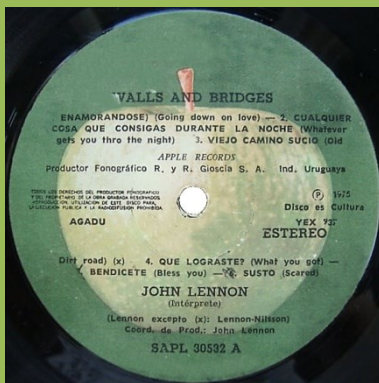

**APPLE SAPL 30517 – JOHN LENNON/PLASTIC ONO BAND**

AGADU print over "Disco es Cultura" print

AGADU print under "Disco es Cultura" print

**APPLE SAPL 30518 – IMAGINE**

Cover version #1

Cover version #2

**APPLE SAPL 30528 – MIND GAMES**

**APPLE SAPL 30532 – WALLS AND BRIDGES**

*With Estereo print*

*With Stereo print*

**APPLE SAPL 30 533 – ROCK 'N' ROLL**

*Rush release*

**APPLE SAPL 30537 – SHAVED FISH**

Green colored label

Red colored label