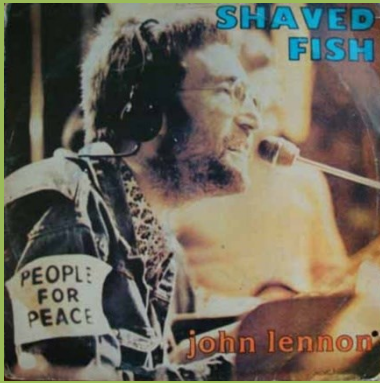

**APPLE SAPL 30517 – JOHN LENNON/PLASTIC ONO BAND**

AGADU print over "Disco es Cultura" print

AGADU print under "Disco es Cultura" print

**APPLE SAPL 30518 – IMAGINE**

Cover version #1

Cover version #2

**APPLE SAPL 30528 – MIND GAMES**

**APPLE SAPL 30532 – WALLS AND BRIDGES**

*With Estereo print*

*With Stereo print*

**APPLE SAPL 30 533 – ROCK 'N' ROLL**

*Rush release*

**APPLE SAPL 30537 – SHAVED FISH**

Green colored label

Red colored label