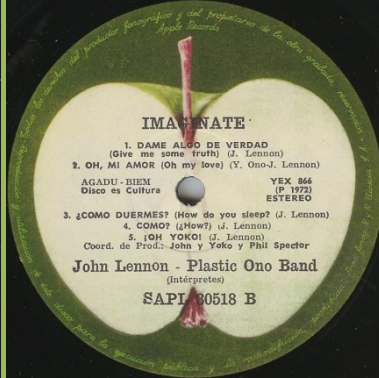

**APPLE SAPL 30517 – JOHN LENNON/PLASTIC ONO BAND**

AGADU print over "Disco es Cultura" print

AGADU print under "Disco es Cultura" print

**APPLE SAPL 30518 – IMAGINE**

Cover version #1

Cover version #2

**APPLE SAPL 30528 – MIND GAMES**

**APPLE SAPL 30532 – WALLS AND BRIDGES**

*With Estereo print*

*With Stereo print*

**APPLE SAPL 30 533 – ROCK 'N' ROLL**

*Rush release*

**APPLE SAPL 30537 – SHAVED FISH**

Green colored label

Red colored label