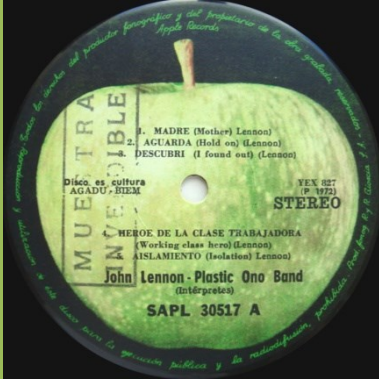

**APPLE SAPL 30517 – JOHN LENNON/PLASTIC ONO BAND**

AGADU print over "Disco es Cultura" print

AGADU print under "Disco es Cultura" print

**APPLE SAPL 30518 – IMAGINE**

Cover version #1

Cover version #2

**APPLE SAPL 30528 – MIND GAMES**

**APPLE SAPL 30532 – WALLS AND BRIDGES**

*With Estereo print*

*With Stereo print*

**APPLE SAPL 30 533 – ROCK 'N' ROLL**

*Rush release*

**APPLE SAPL 30537 – SHAVED FISH**

Green colored label

Red colored label