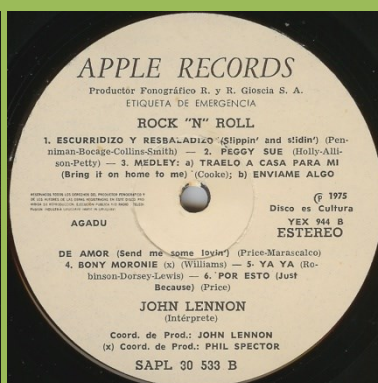

**APPLE SAPL 30517 – JOHN LENNON/PLASTIC ONO BAND**

AGADU print over "Disco es Cultura" print

AGADU print under "Disco es Cultura" print

**APPLE SAPL 30518 – IMAGINE**

Cover version #1

Cover version #2

**APPLE SAPL 30528 – MIND GAMES**

**APPLE SAPL 30532 – WALLS AND BRIDGES**

*With Estereo print*

*With Stereo print*

**APPLE SAPL 30 533 – ROCK 'N' ROLL**

*Rush release*

**APPLE SAPL 30537 – SHAVED FISH**

Green colored label

Red colored label