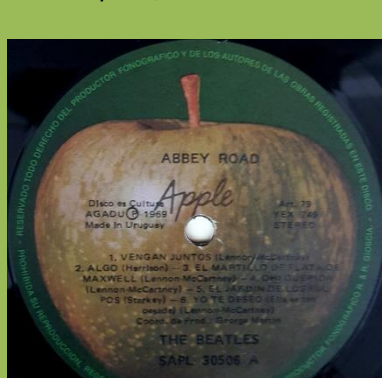

Agadu print on left side

Cover type 2

Agadu print on right side

ART-79 print, YEX over STEREO on both sides

ART-79 print

MADE IN URUGUAY over STEREO on B-side

Full Apple on A-side

Cover type 3

Sliced Apple on A-side

APPLE SAPL 30509 – HEY JUDE

Promo cover with APPLE print

Disco es cultura print

Promo stamps

Cover type 1) plastic with color back cover

Disco es cultura print

More space under STEREO