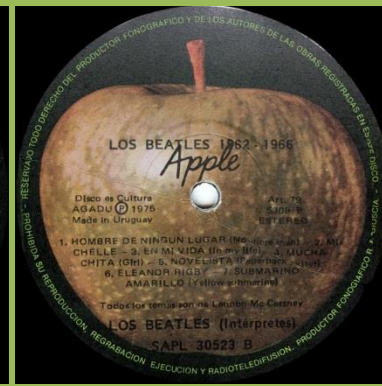

Large Apple, sides 1 & 3 sliced Apple