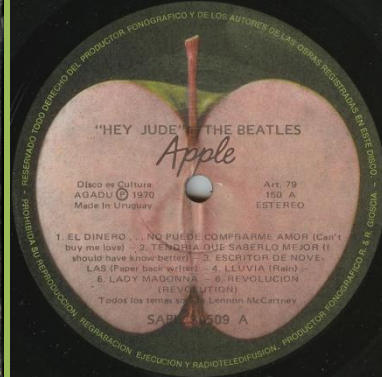

2 titles over play hole, STEREO print

Art.79 print, YEEEX starts under M in Made

2 titles over play hole, YEEEX starts under a in Made

Art.79 print, YEEEX starts under a in Made

ESTEREO print, no Made in Uruguay

ESTEREO print, Made in Uruguay under Disco es Cultura

ESTEREO print , Made in Uruguay under AGADU

Cover type 3) thin cardboard

Sliced Apple on A-side

APPLE SAPL 30510 – LET IT BE

Cover types: 1) plastic cover with white text back cover, 2) plastic cover with white back cover with pictures