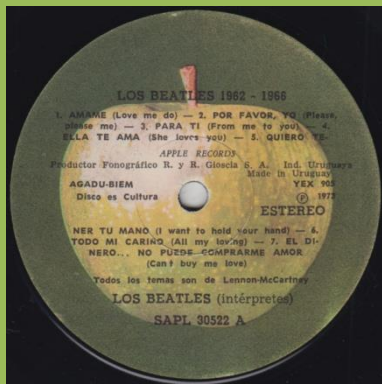

Cover type 2

Art.79 print over An EMI Recording, An EMI Recording starts under 79

YEX 773 on left

Large Apple on labels, Apple print over center hole

Cover type 2

Plastic gatefold cover

Rush release (YEX starts over 2nd e in Stereo)

Rush release (YEX starts before 2nd e in Stereo)

Promo stamp

Rush release, different Apple Records font

Song titles over & under play hole, no Made In Uruguay print, STEREO, Credits in block on left side of labels

Song titles over & under play hole, no Made In Uruguay print, Credits in block on left side of labels (Disc 2)
ESTEREO, No credits in block on left side of labels (Disc 1)

Song titles over & under play hole, with Made In Uruguay print, ESTEREO