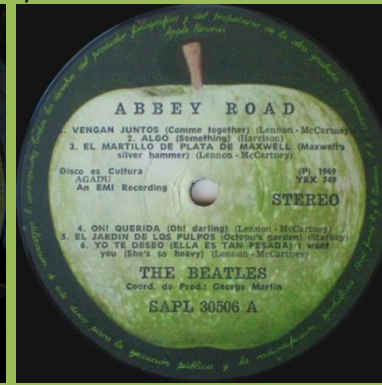

No English LP subtitle

English LP subtitle

LOS BEATLES print

ART-79 print, ESTEREO

Sliced Apple on A-side

APPLE SAPL 30506 – ABBEY ROAD

Cover type #1: plastic cover with color rear cover

Cover type #2: plastic cover with B&W rear cover

Cover type #3: thin cardboard cover

Rush release

No space over YEX

Cover type 1

Space over YEX

No space under THE BEATLES

Disco es Cultura print

Cover type 2

Agadu print on left side

Cover type 2

Agadu print on right side

ART-79 print, YEX over STEREO on both sides

ART-79 print

MADE IN URUGUAY over STEREO on B-side

Full Apple on A-side

Cover type 3