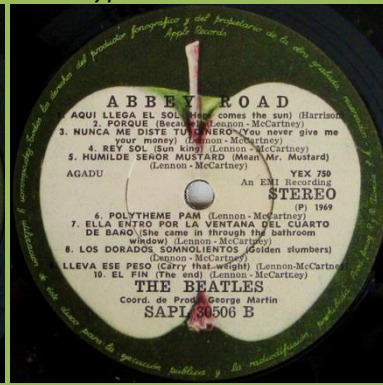

Cover type #3: thin cardboard cover

Rush release

No space over YEX

Cover type 1

Space over YEX

No space under THE BEATLES

Disco es Cultura print

Cover type 2

Agadu print on left side

Cover type 2

Agadu print on right side

ART-79 print, YEX over STEREO on both sides

ART-79 print

MADE IN URUGUAY over STEREO on B-side

Full Apple on A-side

Cover type 3