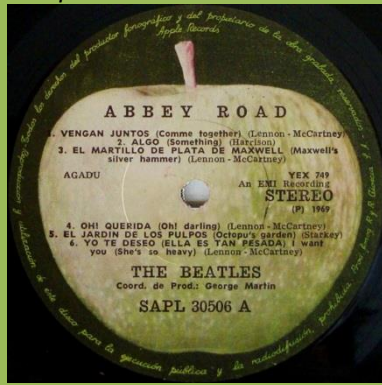

Sliced Apple on A-side

Unliced Apple on B-side

APPLE SAPL 30501 – YELLOW SUBMARINE

Plastic cover

Rush release

No space over and under (YELLOW SUBMARINE)

Space under (YELLOW SUBMARINE)

Space over (YELLOW SUBMARINE)

No English LP subtitle

English LP subtitle

LOS BEATLES print

ART-79 print, ESTEREO

Sliced Apple on A-side

APPLE SAPL 30506 – ABBEY ROAD

Cover type #1: plastic cover with color rear cover

Cover type #2: plastic cover with B&W rear cover

Cover type #3: thin cardboard cover

Rush release

No space over YEX

Cover type 1

Space over YEX

No space under THE BEATLES

Disco es Cultura print

Cover type 2