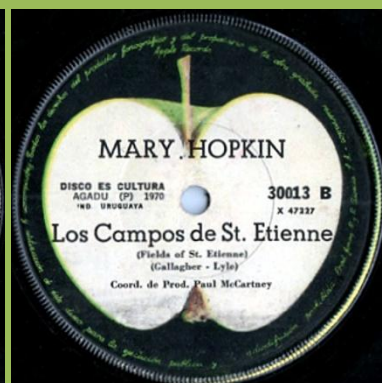

APPLE 30013 - QUE SERA, SERA (WHATEVER WILL BE, WILL BE) / FIELDS OF ST. ETIENNE (Mary Hopkin)

Promo stamp