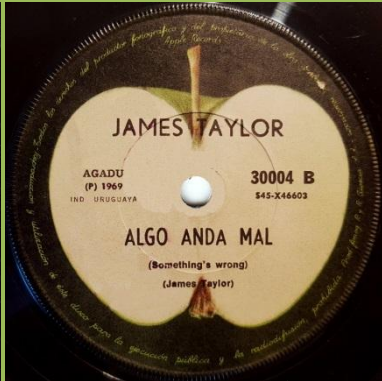

ODEON 20010 - THOSE WERE THE DAYS / TURN, TURN, TURN (Mary Hopkin)

Promo stamp, with correct Apple 2 print

Aple 2 misprint

APPLE 30001 - GOODBYE / SPARROW (Mary Hopkin)

Large spacing over & under (Goodbye) + (Sparrow)

Small spacing over & under (Goodbye) + (Sparrow)

APPLE 30002 - MAYBE TOMORROW / AND HER DADDY'S A MILLIONAIRE (The Iveys)

Promo stamp

APPLE 30004 - CAROLINA IN MY MIND / SOMETHING'S WRONG (James Taylor)

Promo stamp

APPLE 30006 - NEW DAY / THUMBIN' A RIDE (Jackie Lomax)

APPLE 30007 - THAT'S THE WAY GOD PLANNED IT / WHAT ABOUT YOU (Billy Preston)

APPLE 30010 - TEMMA HARBOUR / LONTANO DAGLI OCCHI (Mary Hopkin)

Promo stamp