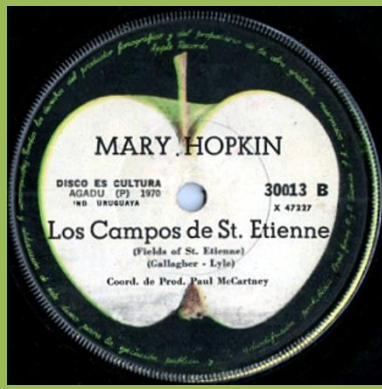

APPLE 30.023 - WE'RE ON OUR WAY / SUPERSOUL (Chris Hodge)