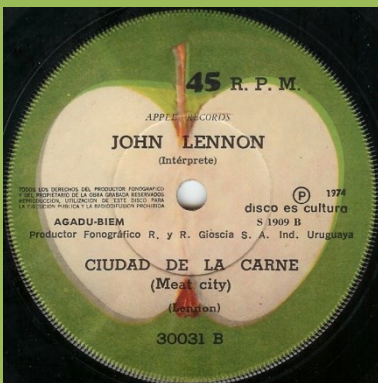

APPLE 30008 - GIVE PEACE A CHANCE / REMEMBER LOVE

With print El Disco Es Cultura

Without print El Disco Es Cultura

APPLE 30009 - COLD TURKEY / DON'T WORRY KYOKO (MUMMY'S ONLY LOOKING FOR A HAND IN THE SNOW)

APPLE 30012 - INSTANT KARMA / WHO HAS SEEN THE WIND ?

Promo stamp, correct JOHN spelling

JHON misspelling

APPLE 30017 - MOTHER / WHY

Disco... print in capitals, Ind. Uruguaya 4th line, credits under Madre in non-italics

Promo stamp

Disco... print in capitals, Ind. Uruguaya 4th line, credits under Madre in non-italics

Disco... print in underscores, Ind. Uruguaya 3d line, credits under Madre in italics

APPLE 30018 - POWER TO THE PEOPLE / TOUCH ME

Sample Record

APPLE 30031 - MIND GAMES / MEAT CITY

Promo stamp

1974 on right

74 on right

APPLE 30.033 - WHATEVER GETS YOU THRU THE NIGHT / BEEF JERKY