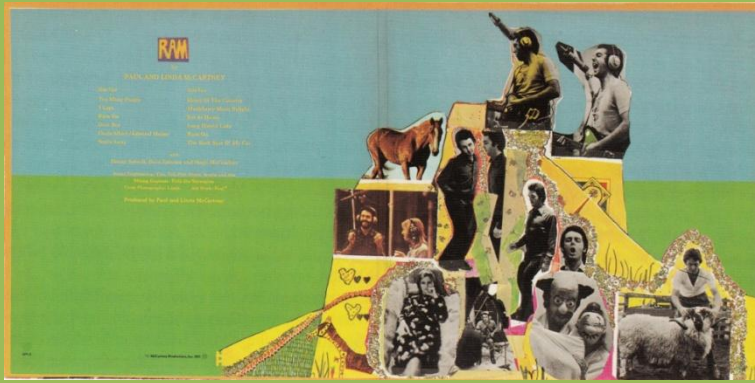

Scranton #2

Winchester #1

STAO-prefix, credits centered on both sides

Winchester #2

SMAS-prefix

Winchester #3

STAO-prefix

APPLE MAS-3375 - RAM [Promotional Issue in mono]

Comes in Stereo gatefold cover

Los Angeles

APPLE SMAS-3375 - RAM

Gatefold cover

Sticker

Scan needed

Scan needed

Jacksonville #1