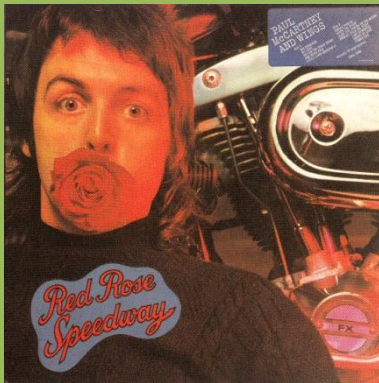

Los Angeles #5

All rights print on both sides

Scranton

Winchester #1

Winchester #2

APPLE SPRO-6210 - BRUNG TO EWE BY [Promotional Only]

One-sided disc in plain cover

Some covers with yellow/purple Ram sticker

Promotional letter #1

Promotional letter #2

APPLE SW-3386 - WINGS WILD LIFE

Sticker #1

Sticker #2

Jacksonville

Scranton

Winchester

APPLE SMAL-3409 - RED ROSE SPEEDWAY

Gatefold cover

Glued-in 12" x12" 12-page booklet

Cover types:
1) With braille message
2) Without braille message

Sticker #1 (sharp corners)

Sticker #2 (rounded corners, verified with braille message cover)