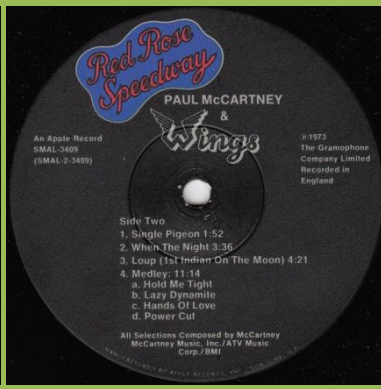

APPLE SMAL-3409 - RED ROSE SPEEDWAY

Gatefold cover

Glued-in 12" x12" 12-page booklet

Cover types:
1) With braille message
2) Without braille message

Sticker #1 (sharp corners)

Sticker #2 (rounded corners, verified with braille message cover)

Winchester

CAPITOL SMAL-3409 - RED ROSE SPEEDWAY

Capitol reissue with An Apple Record print

APPLE SO-3415 - BAND ON THE RUN

Printed inner sleeve

Sticker #1

Sticker #2

Poster