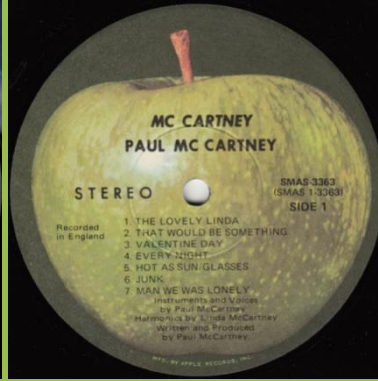

STAO-prefix, Misspelled Ooh You & Kreen 'Akrore, Capitol logo on B-side

Jacksonville #2

Blacked-out Capitol logo on B-side
Misspelled Ooh You & Kreen 'Akrore

Scan needed

Scan needed

Jacksonville #3, title centered on both sides

STAO-prefix, Mfd. by Apple Records, Inc. on B-side label

Jacksonville cross-over (Winchester-type label on Side 1, Jacksonville-type label on Side 2)

Scan needed

Scan needed

Los Angeles #1, no STEREO

STAO-prefix, Mfd. by Apple Records, Inc. on B-side label, Misspelled Ooh You & Kreen 'Akrore, Capitol logo on B-side

Los Angeles #2

STAO-prefix

Los Angeles #3

SMAS-prefix

Los Angeles #4

STAO-prefix, All Rights print on both sides

Los Angeles #5

Scranton #1

Scranton #2

Winchester #1

STAO-prefix, credits centered on both sides

Winchester #2

SMAS-prefix

Winchester #3

STAO-prefix

APPLE MAS-3375 - RAM [Promotional Issue in mono]