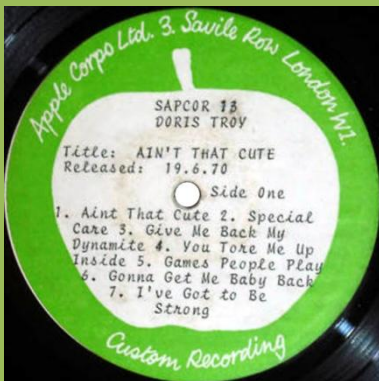

White labels

Apple labels

LP 1 housed in cover for LP 3

Cover detail

A-side label has come unstuck

ZAPPLE O2 - ELECTRONIC SOUND (George Harrison)

Two one-sided test pressing LPs

APPLE SAPCOR 21 - EARTH SONG OCEAN SONG (Mary Hopkin)

APPLE PCTC 251 - RED ROSE SPEEDWAY (Paul McCartney & Wings)

APPLE SAPCOR 10 - SPACE (Modern Jazz Quartet) [one-sided]

Apple custom label glued onto blank label with Stereo print

APPLE SAPTU 102 - FLY (Yoko Ono/Plastic Ono Band) [2-LP]

APPLE SAPCOR 18 - RADHA KRISHNA TEMPLE (Radha Krsna Temple - London)

APPLE PAS 10002 - BEAUCOUPS OF BLUES (Ringo Starr)

MFP 50524 - BLAST FROM YOUR PAST (Ringo Starr) Two one-sided test pressings

APPLE PCS 7168 - GOODNIGHT VIENNA (Ringo Starr)

APPLE PCTC 253 - RINGO (Ringo Starr)

Contains long version of Six O'Clock

APPLE SPCOR 13 - AIN'T THAT CUTE (Doris Troy)

Aint That Cute without apostrophe

Ain't That Cute with apostrophe