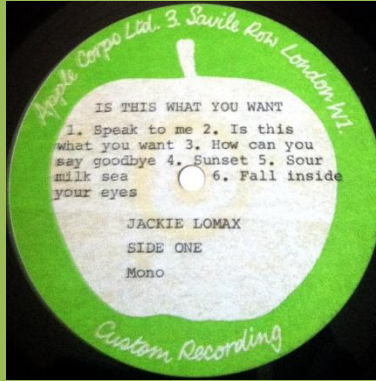

White labels

Apple labels

LP 1 housed in cover for LP 3

Cover detail

A-side label has come unstuck

ZAPPLE O2 - ELECTRONIC SOUND (George Harrison)

Two one-sided test pressing LPs

APPLE SAPCOR 21 - EARTH SONG OCEAN SONG (Mary Hopkin)

Label copy

APPLE PAS 10004 - IMAGINE (John Lennon)

APPLE PCS 7124 - JOHN LENNON/PLASTIC ONO BAND (John Lennon/Plastic Ono Band)

White labels

Test tone on B-Side

Apple labels

APPLE PCS 7165 - MIND GAMES (John Lennon)

ZAPPLE 01 - UNFINISHED MUSIC No. 2: LIFE WITH THE LIONS (John Lennon/Yoko Ono)

APPLE APCOR 6 - IS THIS WHAT YOU WANT? (Jackie Lomax) [Mono]

White labels

Apple labels

Blank label on B-side

APPLE SAPCOR 6 - IS THIS WHAT YOU WANT? (Jackie Lomax)

APPLE PCTC 251 - RED ROSE SPEEDWAY (Paul McCartney & Wings)

APPLE SAPCOR 10 - SPACE (Modern Jazz Quartet) [one-sided]

Apple custom label glued onto blank label with Stereo print

APPLE SAPTU 102 - FLY (Yoko Ono/Plastic Ono Band) [2-LP]