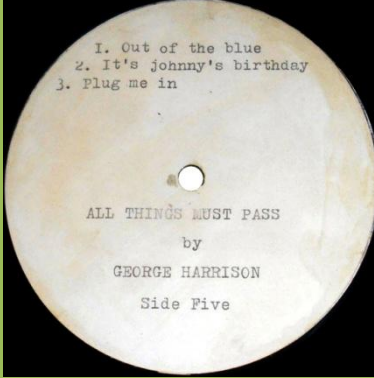

White labels

Apple labels

LP 1 housed in cover for LP 3

Cover detail

A-side label has come unstuck

ZAPPLE O2 - ELECTRONIC SOUND (George Harrison)

Two one-sided test pressing LPs

APPLE SAPCOR 21 - EARTH SONG OCEAN SONG (Mary Hopkin)

Label copy

APPLE PAS 10004 - IMAGINE (John Lennon)

APPLE PCS 7124 - JOHN LENNON/PLASTIC ONO BAND (John Lennon/Plastic Ono Band)

White labels

Test tone on B-Side

Apple labels

APPLE PCS 7165 - MIND GAMES (John Lennon)

ZAPPLE 01 - UNFINISHED MUSIC No. 2: LIFE WITH THE LIONS (John Lennon/Yoko Ono)

APPLE APCOR 6 - IS THIS WHAT YOU WANT? (Jackie Lomax) [Mono]

White labels

Apple labels

Blank label on B-side

APPLE SAPCOR 6 - IS THIS WHAT YOU WANT? (Jackie Lomax)

APPLE PCTC 251 - RED ROSE SPEEDWAY (Paul McCartney & Wings)

APPLE SAPCOR 10 - SPACE (Modern Jazz Quartet) [one-sided]

Apple custom label glued onto blank label with Stereo print

APPLE SAPTU 102 - FLY (Yoko Ono/Plastic Ono Band) [2-LP]