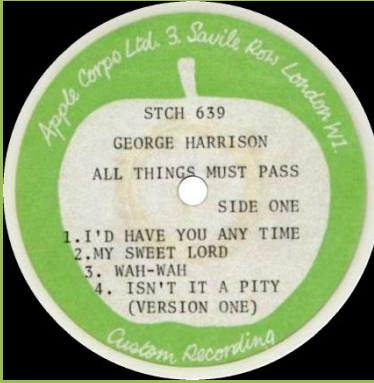

White labels

Apple labels

LP 1 housed in cover for LP 3

Cover detail

A-side label has come unstuck

ZAPPLE O2 - ELECTRONIC SOUND (George Harrison)

Two one-sided test pressing LPs

APPLE SAPCOR 21 - EARTH SONG OCEAN SONG (Mary Hopkin)

Label copy

APPLE PAS 10004 - IMAGINE (John Lennon)

APPLE PCS 7124 - JOHN LENNON/PLASTIC ONO BAND (John Lennon/Plastic Ono Band)

White labels

Test tone on B-Side

Apple labels

APPLE PCS 7165 - MIND GAMES (John Lennon)

ZAPPLE 01 - UNFINISHED MUSIC No. 2: LIFE WITH THE LIONS (John Lennon/Yoko Ono)

APPLE APCOR 6 - IS THIS WHAT YOU WANT? (Jackie Lomax) [Mono]

White labels

Apple labels

Blank label on B-side

APPLE SAPCOR 6 - IS THIS WHAT YOU WANT? (Jackie Lomax)

APPLE PCTC 251 - RED ROSE SPEEDWAY (Paul McCartney & Wings)

APPLE SAPCOR 10 - SPACE (Modern Jazz Quartet) [one-sided]

Apple custom label glued onto blank label with Stereo print

APPLE SAPTU 102 - FLY (Yoko Ono/Plastic Ono Band) [2-LP]