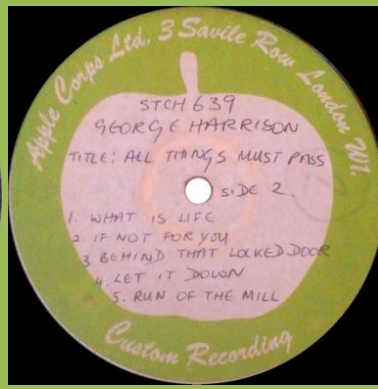

White labels

Apple labels

LP 1 housed in cover for LP 3

Cover detail

A-side label has come unstuck

ZAPPLE O2 - ELECTRONIC SOUND (George Harrison)

Two one-sided test pressing LPs

APPLE SAPCOR 21 - EARTH SONG OCEAN SONG (Mary Hopkin)

Label copy

APPLE PAS 10004 - IMAGINE (John Lennon)

APPLE PCS 7124 - JOHN LENNON/PLASTIC ONO BAND (John Lennon/Plastic Ono Band)

White labels

Test tone on B-Side

Apple labels

APPLE PCS 7165 - MIND GAMES (John Lennon)

ZAPPLE 01 - UNFINISHED MUSIC No. 2: LIFE WITH THE LIONS (John Lennon/Yoko Ono)

APPLE APCOR 6 - IS THIS WHAT YOU WANT? (Jackie Lomax) [Mono]

White labels

Apple labels

Blank label on B-side

APPLE SAPCOR 6 - IS THIS WHAT YOU WANT? (Jackie Lomax)

APPLE PCTC 251 - RED ROSE SPEEDWAY (Paul McCartney & Wings)

APPLE SAPCOR 10 - SPACE (Modern Jazz Quartet) [one-sided]

Apple custom label glued onto blank label with Stereo print

APPLE SAPTU 102 - FLY (Yoko Ono/Plastic Ono Band) [2-LP]