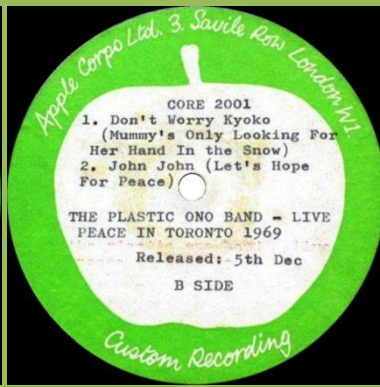

APPLE SAPCOR 18 - RADHA KRISHNA TEMPLE (Radha Krsna Temple - London)

APPLE PAS 10002 - BEAUCOUPS OF BLUES (Ringo Starr)

MFP 50524 - BLAST FROM YOUR PAST (Ringo Starr) Two one-sided test pressings

APPLE PCS 7168 - GOODNIGHT VIENNA (Ringo Starr)