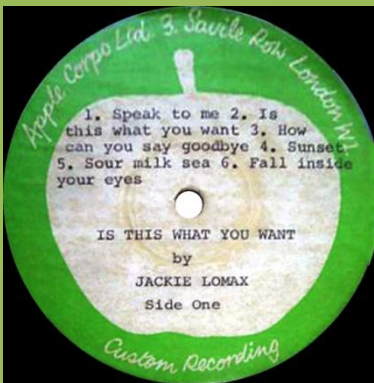

White labels

Apple labels

LP 1 housed in cover for LP 3

Cover detail

A-side label has come unstuck

ZAPPLE O2 - ELECTRONIC SOUND (George Harrison)

Two one-sided test pressing LPs

APPLE SAPCOR 21 - EARTH SONG OCEAN SONG (Mary Hopkin)

Label copy

APPLE PAS 10004 - IMAGINE (John Lennon)

APPLE PCS 7124 - JOHN LENNON/PLASTIC ONO BAND (John Lennon/Plastic Ono Band)

White labels

Test tone on B-Side

Apple labels

APPLE PCS 7165 - MIND GAMES (John Lennon)

ZAPPLE 01 - UNFINISHED MUSIC No. 2: LIFE WITH THE LIONS (John Lennon/Yoko Ono)

APPLE APCOR 6 - IS THIS WHAT YOU WANT? (Jackie Lomax) [Mono]

White labels

Apple labels

Blank label on B-side

APPLE SAPCOR 6 - IS THIS WHAT YOU WANT? (Jackie Lomax)

APPLE PCTC 251 - RED ROSE SPEEDWAY (Paul McCartney & Wings)

APPLE SAPCOR 10 - SPACE (Modern Jazz Quartet) [one-sided]

Apple custom label glued onto blank label with Stereo print

APPLE SAPTU 102 - FLY (Yoko Ono/Plastic Ono Band) [2-LP]