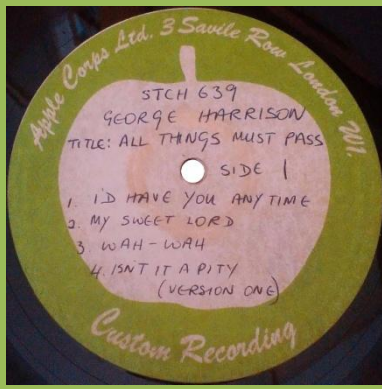

White labels

Apple labels

LP 1 housed in cover for LP 3

Cover detail

A-side label has come unstuck

ZAPPLE O2 - ELECTRONIC SOUND (George Harrison)

Two one-sided test pressing LPs

APPLE SAPCOR 21 - EARTH SONG OCEAN SONG (Mary Hopkin)

Label copy

APPLE PAS 10004 - IMAGINE (John Lennon)

APPLE PCS 7124 - JOHN LENNON/PLASTIC ONO BAND (John Lennon/Plastic Ono Band)

White labels

Test tone on B-Side

Apple labels

APPLE PCS 7165 - MIND GAMES (John Lennon)

ZAPPLE 01 - UNFINISHED MUSIC No. 2: LIFE WITH THE LIONS (John Lennon/Yoko Ono)

APPLE APCOR 6 - IS THIS WHAT YOU WANT? (Jackie Lomax) [Mono]

White labels

Apple labels

Blank label on B-side

APPLE SAPCOR 6 - IS THIS WHAT YOU WANT? (Jackie Lomax)

APPLE PCTC 251 - RED ROSE SPEEDWAY (Paul McCartney & Wings)

APPLE SAPCOR 10 - SPACE (Modern Jazz Quartet) [one-sided]

Apple custom label glued onto blank label with Stereo print

APPLE SAPTU 102 - FLY (Yoko Ono/Plastic Ono Band) [2-LP]