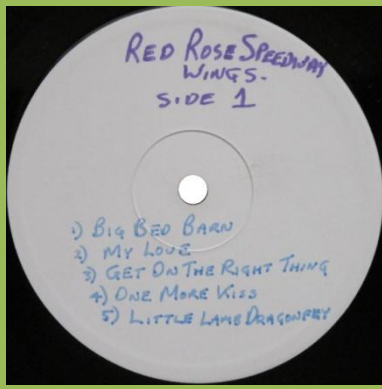

White labels

Apple labels

LP 1 housed in cover for LP 3

Cover detail

A-side label has come unstuck

ZAPPLE O2 - ELECTRONIC SOUND (George Harrison)

Two one-sided test pressing LPs

APPLE SAPCOR 21 - EARTH SONG OCEAN SONG (Mary Hopkin)

Label copy

APPLE PAS 10004 - IMAGINE (John Lennon)

APPLE PCS 7124 - JOHN LENNON/PLASTIC ONO BAND (John Lennon/Plastic Ono Band)

White labels

Test tone on B-Side

Apple labels

APPLE PCS 7165 - MIND GAMES (John Lennon)

ZAPPLE 01 - UNFINISHED MUSIC No. 2: LIFE WITH THE LIONS (John Lennon/Yoko Ono)

APPLE APCOR 6 - IS THIS WHAT YOU WANT? (Jackie Lomax) [Mono]

White labels

Apple labels

Blank label on B-side

APPLE SAPCOR 6 - IS THIS WHAT YOU WANT? (Jackie Lomax)

APPLE PCTC 251 - RED ROSE SPEEDWAY (Paul McCartney & Wings)

APPLE SAPCOR 10 - SPACE (Modern Jazz Quartet) [one-sided]

Apple custom label glued onto blank label with Stereo print

APPLE SAPTU 102 - FLY (Yoko Ono/Plastic Ono Band) [2-LP]