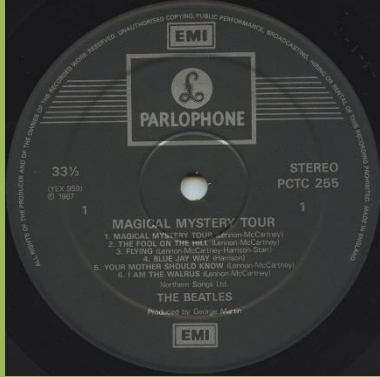

(Remastered with all tracks in Stereo)

APPLE logo inside gatefold cover

Cover #1: without Apple logo

Booklet

Cover #2: Apple logo on rear cover

Cover #3: Apple logo and Apple Corps. print on rear cover

Wide font

Narrow font

Narrow font on both sides

Contract pressing, dish label

Discs made in Holland

by Record Industry

APPLE LYN 2153/4 - FROM THEN TO YOU

Because of mis-numbered matrix, labels are switched on some copies