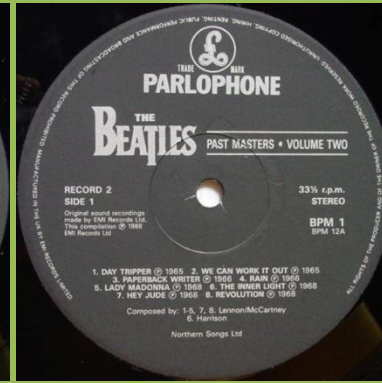

Apple logo on rear cover

EMI MFP 50507 – ROCK 'N' ROLL MUSIC VOL. 2

Apple logo on rear cover

PARLOPHONE/APPLE BM1 - THE BEATLES MONO COLLECTION [mono]

Individually numbered #1 through #1,000, contains 8 Parlophone LPs plus The Beatles [2-LP] & Yellow Submarine on Apple

PARLOPHONE/APPLE BMC10 - THE BEATLES MONO COLLECTION [mono]

Not numbered, contains 8 Parlophone LPs plus The Beatles [2-LP] & Yellow Submarine on Apple

PARLOPHONE PCTC 260 – 20 GREATEST HITS

Cover version #1 (early 90's)

Apple logo on rear cover

Cover version #2 (late 90's)

Apple logo and Apple Corps. print on rear cover

PARLOPHONE BPM 1 - PAST MASTERS - VOLUMES ONE & TWO [2-LP]

Apple logo on rear cover

Flat label

Parlophone BPM 1 (UK)

Credits inside gatefold cover

Apple logo and Apple Corps print on rear cover

Post 2000 Dutch 'dish label'

PARLOPHONE/APPLE [no number] - THE BEATLES [14-LP set in wooden 'breadbin' box]

Contains 10 Parlophone LPs plus The Beatles [2-LP], Yellow Submarine, Abbey Road & Let It Be on Apple