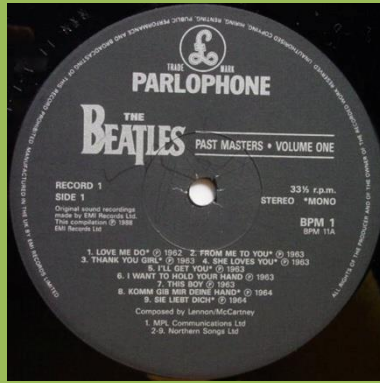

PARLOPHONE/APPLE BMC10 - THE BEATLES MONO COLLECTION [mono]

Not numbered, contains 8 Parlophone LPs plus The Beatles [2-LP] & Yellow Submarine on Apple

PARLOPHONE PCTC 260 – 20 GREATEST HITS

Cover version #1 (early 90's)

Apple logo on rear cover

Cover version #2 (late 90's)

Apple logo and Apple Corps. print on rear cover

PARLOPHONE BPM 1 - PAST MASTERS - VOLUMES ONE & TWO [2-LP]

Apple logo on rear cover

Flat label

Parlophone BPM 1 (UK)

Credits inside gatefold cover

Apple logo and Apple Corps print on rear cover

Post 2000 Dutch 'dish label'

PARLOPHONE/APPLE [no number] - THE BEATLES [14-LP set in wooden 'breadbin' box]

Contains 10 Parlophone LPs plus The Beatles [2-LP], Yellow Submarine, Abbey Road & Let It Be on Apple