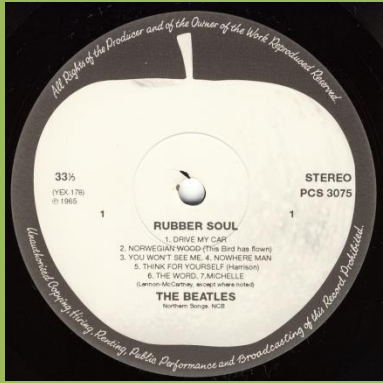

APPLE PCS 3075 - RUBBER SOUL