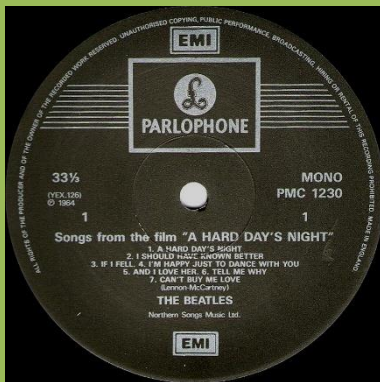

PARLOPHONE PMC 1206 – WITH THE BEATLES

Cover version #1 (early 90's)

APPLE logo on rear cover

Cover version #2 (late 90's)

Apple logo and Apple Corps. print on rear cover

Flat label

Dish label contract pressing made in Holland by Record Industry

PARLOPHONE PMC 1230 – A HARD DAY'S NIGHT

Cover version #1 (early 90's)

APPLE logo on rear cover

Cover version #2 (late 90's)

Apple logo and Apple Corps. print on rear cover

Flat label

Dish label contract pressing made in Holland by Record Industry

PARLOPHONE PMC 1240 – BEATLES FOR SALE

Cover version #1 (early 90's)

APPLE logo on rear cover

Cover version #2 (late 90's)

Apple logo and Apple Corps. print on rear cover

Dish label contract pressing made in Holland by Record Industry probably not exist, only test pressings were made.