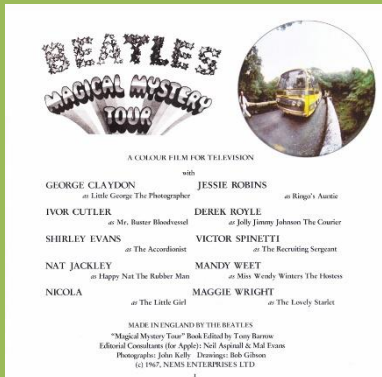

Booklet

Cover #2: Apple logo on rear cover

Cover #3: Apple logo and Apple Corps. print on rear cover