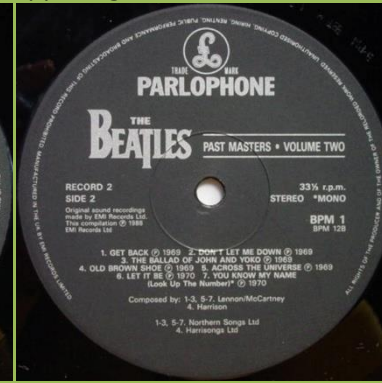

PARLOPHONE/APPLE BMC10 - THE BEATLES MONO COLLECTION [mono]

Not numbered, contains 8 Parlophone LPs plus The Beatles [2-LP] & Yellow Submarine on Apple

PARLOPHONE PCTC 260 – 20 GREATEST HITS

Cover version #1 (early 90's)

Apple logo on rear cover

Cover version #2 (late 90's)

Apple logo and Apple Corps. print on rear cover

PARLOPHONE BPM 1 - PAST MASTERS - VOLUMES ONE & TWO [2-LP]

Apple logo on rear cover

Flat label

Parlophone BPM 1 (UK)

Credits inside gatefold cover

Apple logo and Apple Corps print on rear cover

Post 2000 Dutch 'dish label'

PARLOPHONE/APPLE [no number] - THE BEATLES [14-LP set in wooden 'breadbin' box]

Contains 10 Parlophone LPs plus The Beatles [2-LP], Yellow Submarine, Abbey Road & Let It Be on Apple