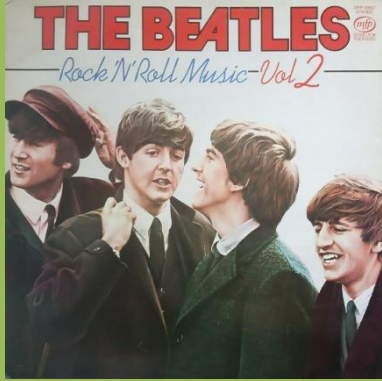

Some copies come with 22,8" x 33,2" poster

Export copies have MADE IN ENGLAND printed on box spine and came with a light blue info sheet

PARLOPHONE PCS 7214 – BEATLES BALLADS

Apple logo on rear cover

EMI MFP 50506 – ROCK 'N' ROLL MUSIC VOL. 1

Apple logo on rear cover

EMI MFP 50507 – ROCK 'N' ROLL MUSIC VOL. 2

Apple logo on rear cover

PARLOPHONE/APPLE BM1 - THE BEATLES MONO COLLECTION [mono]

Individually numbered #1 through #1,000, contains 8 Parlophone LPs plus The Beatles [2-LP] & Yellow Submarine on Apple