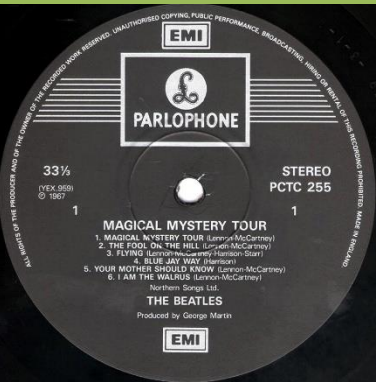

(Remastered with all tracks in Stereo)

APPLE logo inside gatefold cover

Cover #1: without Apple logo

Booklet

Cover #2: Apple logo on rear cover

Cover #3: Apple logo and Apple Corps. print on rear cover

Wide font

Narrow font

Narrow font on both sides

Contract pressing, dish label

Discs made in Holland

by Record Industry

APPLE LYN 2153/4 - FROM THEN TO YOU

Because of mis-numbered matrix, labels are switched on some copies