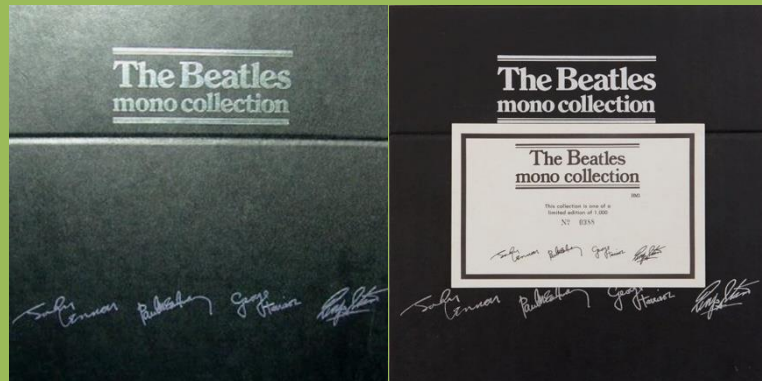

PARLOPHONE PCSP 721 - LOVE SONGS [2-LP]

Apple logo on rear cover

PARLOPHONE/APPLE BC13 - THE BEATLES COLLECTION

Contains 9 Parlophone LPs plus The Beatles [2-LP], Yellow Submarine, Abbey Road & Let It Be on Apple Export

Some copies come with 22,8" x 33,2" poster

Export copies have MADE IN ENGLAND printed on box spine and came with a light blue info sheet

PARLOPHONE PCS 7214 – BEATLES BALLADS

Apple logo on rear cover

EMI MFP 50506 – ROCK 'N' ROLL MUSIC VOL. 1

Apple logo on rear cover

EMI MFP 50507 – ROCK 'N' ROLL MUSIC VOL. 2

Apple logo on rear cover

PARLOPHONE/APPLE BM1 - THE BEATLES MONO COLLECTION [mono]

Individually numbered #1 through #1,000, contains 8 Parlophone LPs plus The Beatles [2-LP] & Yellow Submarine on Apple