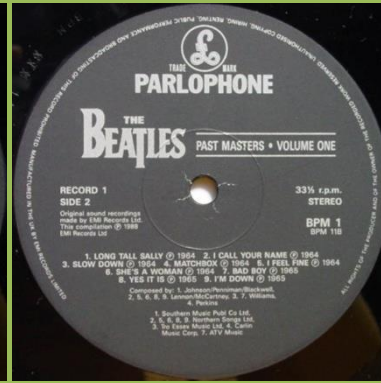

PARLOPHONE/APPLE BMC10 - THE BEATLES MONO COLLECTION [mono]

Not numbered, contains 8 Parlophone LPs plus The Beatles [2-LP] & Yellow Submarine on Apple

PARLOPHONE PCTC 260 – 20 GREATEST HITS

Cover version #1 (early 90's)

Apple logo on rear cover

Cover version #2 (late 90's)

Apple logo and Apple Corps. print on rear cover

PARLOPHONE BPM 1 - PAST MASTERS - VOLUMES ONE & TWO [2-LP]

Apple logo on rear cover

Flat label

Parlophone BPM 1 (UK)