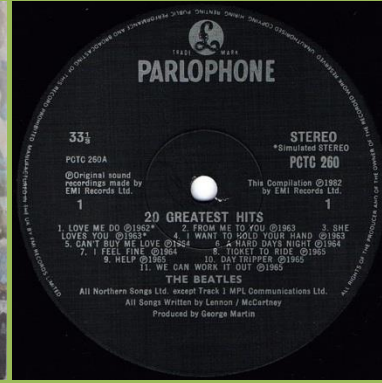

Apple logo on rear cover

EMI MFP 50507 – ROCK 'N' ROLL MUSIC VOL. 2

Apple logo on rear cover

PARLOPHONE/APPLE BM1 - THE BEATLES MONO COLLECTION [mono]

Individually numbered #1 through #1,000, contains 8 Parlophone LPs plus The Beatles [2-LP] & Yellow Submarine on Apple

PARLOPHONE/APPLE BMC10 - THE BEATLES MONO COLLECTION [mono]

Not numbered, contains 8 Parlophone LPs plus The Beatles [2-LP] & Yellow Submarine on Apple

PARLOPHONE PCTC 260 – 20 GREATEST HITS

Cover version #1 (early 90's)

Apple logo on rear cover

Cover version #2 (late 90's)

Apple logo and Apple Corps. print on rear cover

PARLOPHONE BPM 1 - PAST MASTERS - VOLUMES ONE & TWO [2-LP]

Apple logo on rear cover

Flat label

Parlophone BPM 1 (UK)