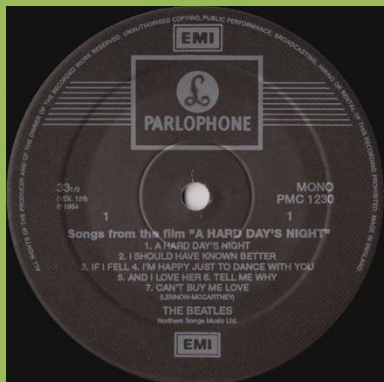

PARLOPHONE PMC 1230 – A HARD DAY'S NIGHT

Cover version #1 (early 90's)

APPLE logo on rear cover

Cover version #2 (late 90's)

Apple logo and Apple Corps. print on rear cover

Flat label

Dish label contract pressing made in Holland by Record Industry