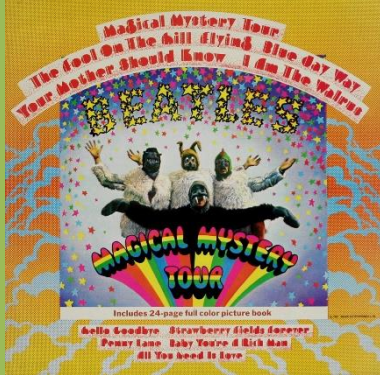

PARLOPHONE PCTC 255 – MAGICAL MYSTERY TOUR (Yellow vinyl)

(Contains 3 reprocessed Mono tracks on B-side)

APPLE logo inside gatefold cover

Booklet

Yellow vinyl

Yellow marble vinyl

PARLOPHONE PCTC 255 – MAGICAL MYSTERY TOUR