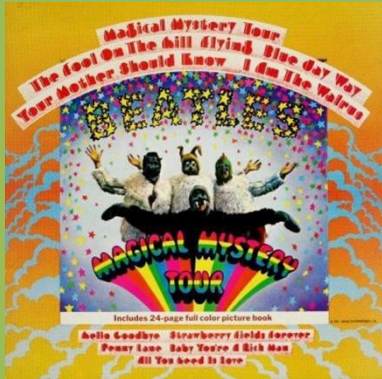

PARLOPHONE PCTC 255 – MAGICAL MYSTERY TOUR (Yellow vinyl)

(Contains 3 reprocessed Mono tracks on B-side)

APPLE logo inside gatefold cover

Booklet

Yellow vinyl

Yellow marble vinyl

PARLOPHONE PCTC 255 – MAGICAL MYSTERY TOUR

(Remastered with all tracks in Stereo)

APPLE logo inside gatefold cover

Cover #1: without Apple logo

Booklet

Cover #2: Apple logo on rear cover

Cover #3: Apple logo and Apple Corps. print on rear cover

Wide font