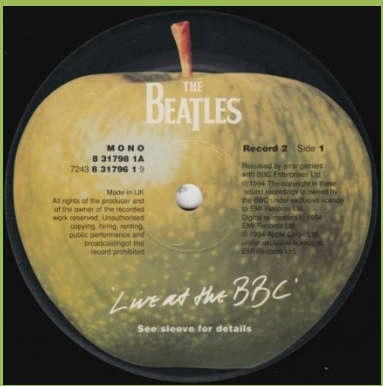

All boxes individually numbered on metal plate on the side

62-Page booklet

Some copies imported into The Netherlands come with a letter to register one's box number and receive a Box Owner Card

APPLE 7243 8 31796 1 9 - THE BEATLES 'LIVE AT THE BBC' [2-LP]

Printed inners

Original 1st -withdrawn- inners have the top left photo printed in reverse

Top left photo detail on 1st inners

Top left photo detail on revised inners

UK covers are without copyright print on bottom (Dutch covers are with this print)

Flat labels with See Booklet For Details print

Flat labels with See Sleeve For Details print

'Dish' labels (manufactured in The Netherlands)

APPLE 7243 8 34445 1 9 - ANTHOLOGY 1 [3-LP]

Flat labels

'Dish' labels (manufactured in The Netherlands)

Flat labels (manufactured in The Netherlands)

APPLE 7243 8 34448 1 6 - ANTHOLOGY 2 [3-LP]

THE BEATLES
ANTHOLOGY
3

50 TRACKS FEATURING UNRELEASED VERSIONS OF YOUR FAVOURITE HITS INCLUDING
"HEY JUDE" "COME TOGETHER" AND "WHILE MY GUITAR GENTLY WEeps"