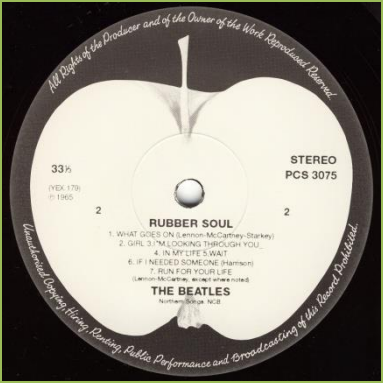

APPLE PCS 3075 - RUBBER SOUL