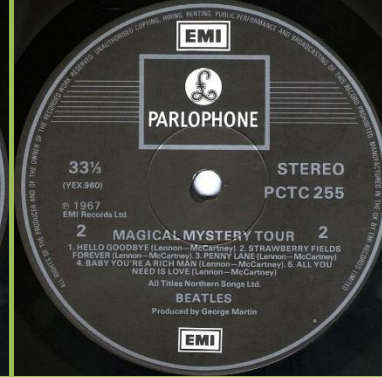

Wide font

PARLOPHONE PCTC 255 – MAGICAL MYSTERY TOUR (Yellow vinyl)

(Contains 3 reprocessed Mono tracks on B-side)