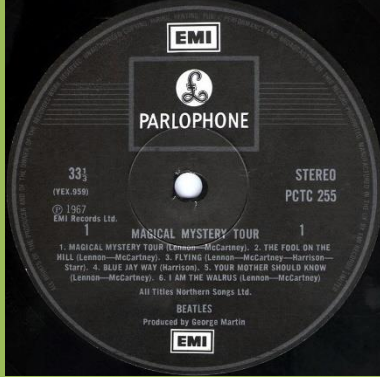

"RENTING" in perimeter on top