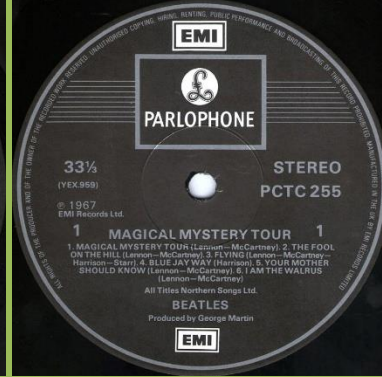

"RENTING" in perimeter on top