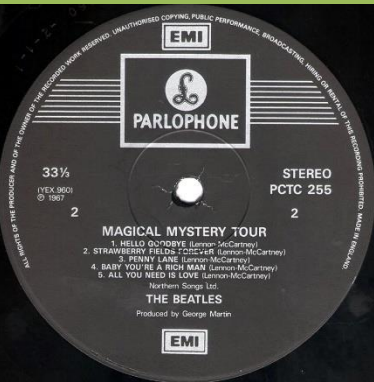

(Remastered with all tracks in Stereo)

APPLE logo inside gatefold cover

Cover #1: without Apple logo

Booklet

Cover #2: Apple logo on rear cover

Cover #3: Apple logo and Apple Corps. print on rear cover

Wide font

Narrow font

Narrow font on both sides

Contract pressing, dish label

Discs made in Holland

by Record Industry

APPLE LYN 2153/4 - FROM THEN TO YOU

Because of mis-numbered matrix, labels are switched on some copies