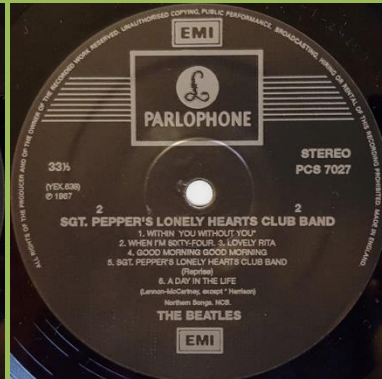

Dish label contract pressing made in Holland by Record Industry