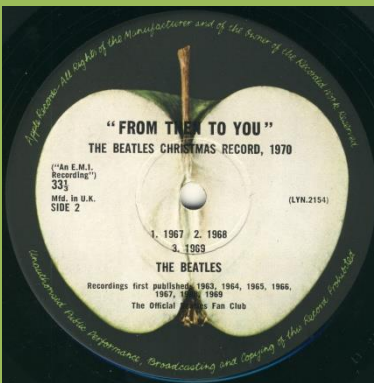

Narrow font

Narrow font on both sides

Contract pressing, dish label

Discs made in Holland

by Record Industry

APPLE LYN 2153/4 - FROM THEN TO YOU

Because of mis-numbered matrix, labels are switched on some copies