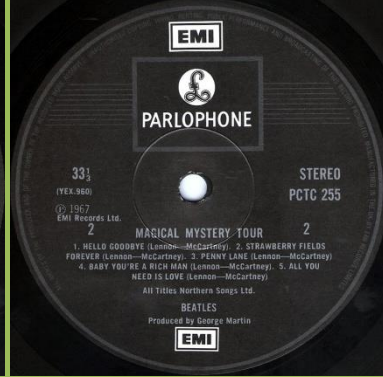

Narrow font