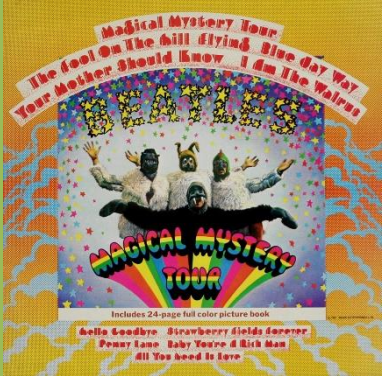

Cut-out cardboard

Flat label

Dish label contract pressing made in Holland by Record Industry

PARLOPHONE PCT 255 – MAGICAL MYSTERY TOUR

(Contains 3 reprocessed Mono tracks on B-side)

APPLE logo inside gatefold cover