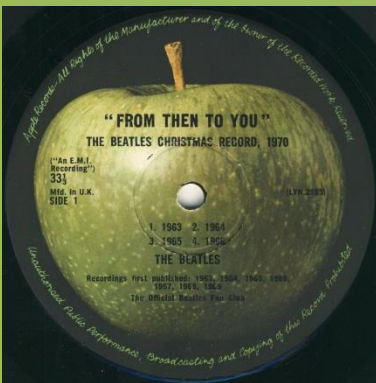

Narrow font

Narrow font on both sides

Contract pressing, dish label

Discs made in Holland

by Record Industry

APPLE LYN 2153/4 - FROM THEN TO YOU

Because of mis-numbered matrix, labels are switched on some copies