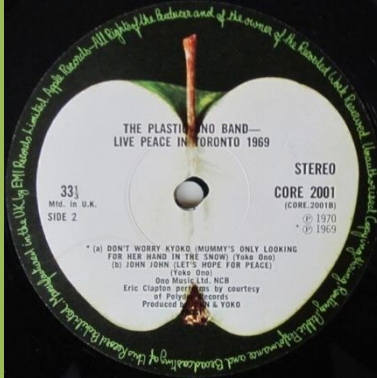

Cover type 2