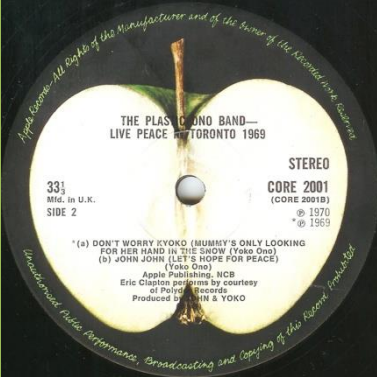

More spacing under © 1969, no spacing between title & Stereo print on A-side