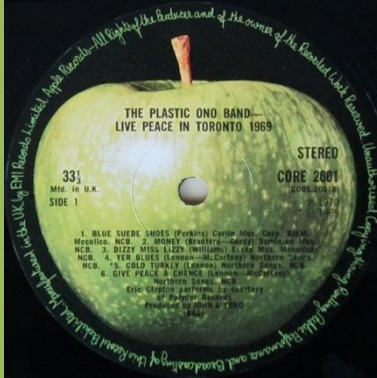

Full perimeter print