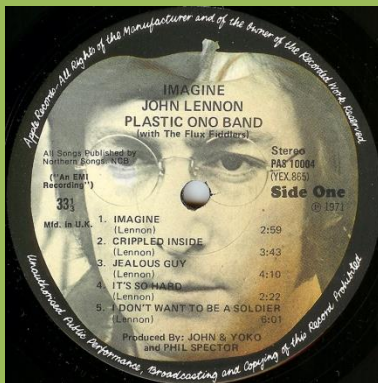

Label pasted over original type label

FAME FA 4131021 – JOHN LENNON / PLASTIC ONO BAND

Apple logo on rear cover

APPLE PAS 1004 - IMAGINE

Poster

Post card with or without white border

Cover types:

- 1) laminated blue colored
- 2) laminated brown colored
- 3) glossy green colored
- 4) glossy green colored with bar code and Manufactured in England on rear cover

Pinched spines have a larger font print than non-pinched spines

Matte labels, raised label edge, Dark grey Apple

Cover type 1

Matte flat labels, Dark grey Apple

Cover type 1

Glossy labels, Light grey Apple