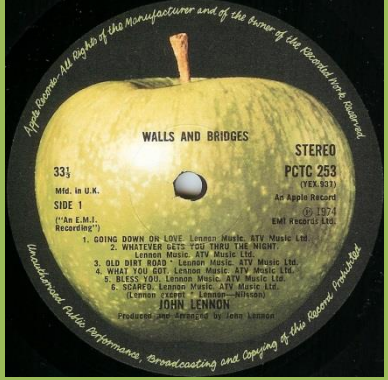

Booklet printed on glossy (cover type 1 and 2) or matte (cover type 2) paper

Inner sleeve #1: corners cut at top

Comes with cover type 1-3

Inner sleeve #2: rounded corners

Comes in 8 LP box with cover type 2

Light green Apple

Non-gimmick cover

Inner sleeve with square or rounded corners

Pale green Apple

Full perimeter print

APPLE 7243 4 9946415 – WALLS AND BRIDGES

Cover in special plastic bag with sticker

Booklet