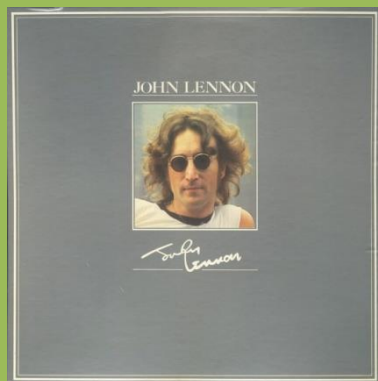

Inner sleeve type: 2) Glossy printed side-opening with red dot printed off-center, thumb tab on front

Inner sleeve type: 3) & 4) Glossy printed side-opening with red dot printed off-center, thumb tab on rear, printed on paper (#3) or cardboard (#4)

Full perimeter print, narrow font

Inner sleeve #1

Full perimeter print, pale Apple, Inner sleeve #2 wide font on green background

Full perimeter print, dark green Apple, wide font on black background

Inner sleeve #3

APPLE JLB8 – JOHN LENNON [8 LP box]

Box front

Box back

Spine

Booklet (reprint of Liverpool Echo 1980 issue)

Contains all Lennon Apple LPs
from Live Peace In Toronto to
Shaved Fish (John
Lennon/Plastic Ono Band and
Imagine without custom inner
sleeves)