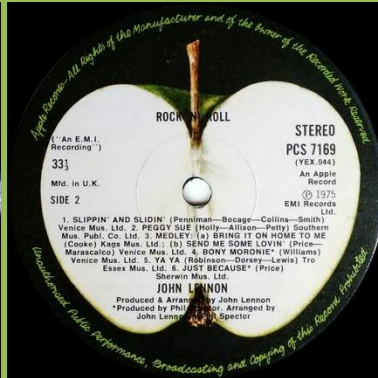

Cover type 2