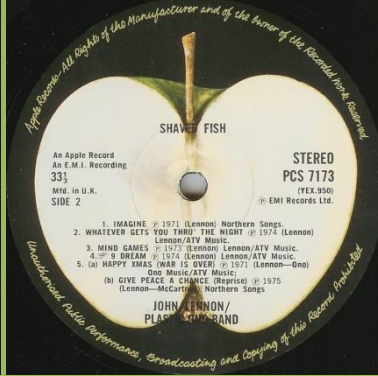

Inner sleeve type: 2) Rounded corners, thumb tab on front

Inner sleeve type: 3) Rounded corners, thumb tab on rear

Light green Apple

close to 9 between 4. & 9

Light green Apple

centered between 4. & 9

Light green Apple

close to 4. between 4. & 9, cover type 1

Dark green Apple

Cover type 2 & 3, also in 8 LP box

APPLE PCS 7173 – SHAVED FISH

Barcode and additional number 10 5987 1 on rear cover Inner sleeve type: 1) Glossy printed top-opening with red dot centered