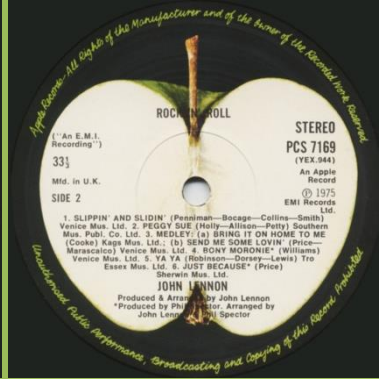

Inner sleeve

APPLE PCS 7169 – ROCK 'N' ROLL

Cover types: 1) Matte, 2) Glossy

Credits for Stand by me Carlin Mus. Corp., for Rip it up Macmelodies Ltd.

Cover type 1

Credits for Stand by me Trio Mus. Ltd., for Rip it up Macmelodies Ltd.