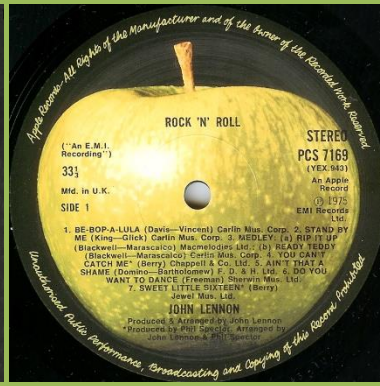

Credits for Stand by me Carlin Mus. Corp., for Rip it up Macmelodies Ltd.