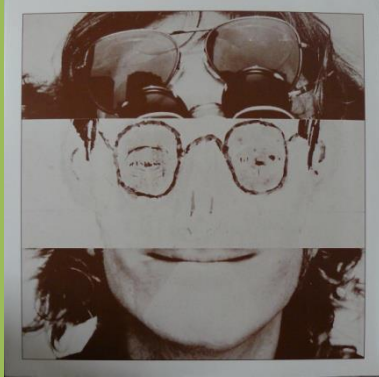

Light green Apple

Non-gimmick cover

Inner sleeve with square or rounded corners

Pale green Apple

Full perimeter print

APPLE 7243 4 9946415 – WALLS AND BRIDGES

Cover in special plastic bag with sticker

Booklet