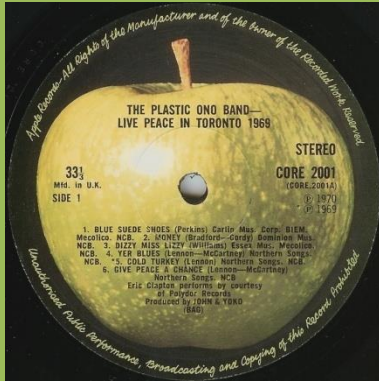

Large spacing under STEREO

Spacing over Eric Clapton

Matte labels, big @, 33 1/3 centered over Mfd. In U.K.

Apple Publishing NCB

Matte labels, big @, 33 1/3 centered over Mfd. In U.K.

Ono Music Ltd. NCB

Light(er) labels, 33 1/3 centered over Mfd. In U.K., bottom of Apple blurry, also in 8 LP box