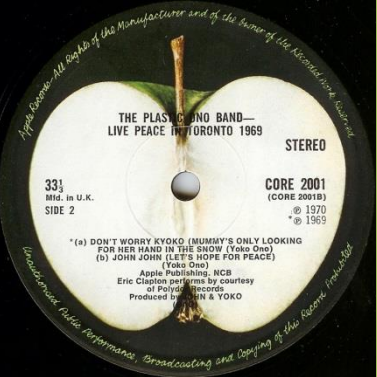

Dark Apple, small @

Cover type 1

Misprint (CORE 200, raised label edge)

More spacing under © 1969, spacing between title & Stereo print

More spacing under © 1969, no spacing between title & Stereo print on A-side

Large spacing under STEREO

Spacing over Eric Clapton

Matte labels, big @, 33 1/3 centered over Mfd. In U.K.

Apple Publishing NCB

Matte labels, big @, 33 1/3 centered over Mfd. In U.K.

Ono Music Ltd. NCB

Light(er) labels, 33 1/3 centered over Mfd. In U.K., bottom of Apple blurry, also in 8 LP box