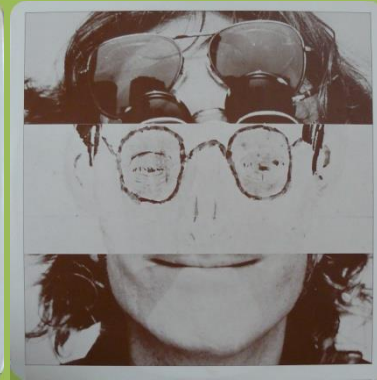

Comes in 8 LP box with cover type 2