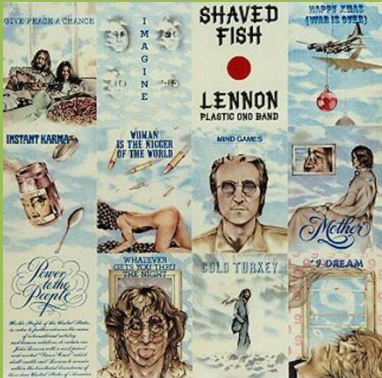

Cover type 2, from box set

Credits for Stand by me Trio Mus. Ltd., for Rip it up Venice Mus. Ltd., pale Apple, red stalk

Cover type 2

MFP 50522 – ROCK 'N' ROLL

Round MFP logo

An Apple Record print

Square Music For Pleasure logo An Apple Record print

APPLE 7423 855671 / LPCENT 9 – ROCK 'N' ROLL

EMI 100 edition (1997)

APPLE PCS 7173 – SHAVED FISH

Cover type: 1) Laminated, "Cold Turkey Produced by John & Yoko and Phil Spector", "Available on tape" on rear cover