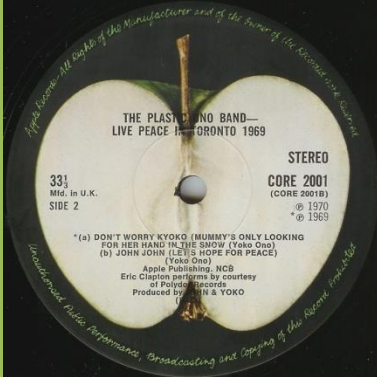

No spacing between Mfd. and Side or over © 1968

ZAPPLE 01 - UNFINISHED MUSIC NO. 2: LIFE WITH THE LIONS

Printed inner sleeve with small thumb tab

Printed inner sleeve with wide thumb tab

Some copies come with one-sided 12" insert

With Sold In UK print

Crossover with Sold in UK print on B-Side only

APPLE SPCOR 11 - WEDDING ALBUM

Box

Poster #1

Poster #2

12" x 12" Press booklet

12" x 12" PVC bag

12" x 12" Wedding cake photo

Photo strip & post card

APPLE CORE 2001 - LIVE PEACE IN TORONTO - 1969

Cover type: 1) Laminated, 2) Glossy (Early laminated copies were sealed)

Calendar issued with early copies

Dark Apple, small @

Cover type 1

Misprint (CORE 200, raised label edge)

More spacing under © 1969, spacing between title & Stereo print

More spacing under © 1969, no spacing between title & Stereo print on A-side