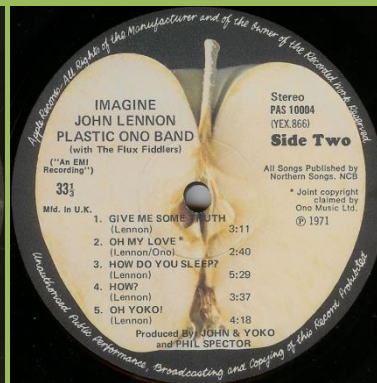

Label pasted over original type label

FAME FA 4131021 – JOHN LENNON / PLASTIC ONO BAND

Apple logo on rear cover

APPLE PAS 1004 - IMAGINE

Poster

Post card with or without white border

Cover types:

- 1) laminated blue colored
- 2) laminated brown colored
- 3) glossy green colored
- 4) glossy green colored with bar code and Manufactured in England on rear cover

Pinched spines have a larger font print than non-pinched spines

Matte labels, raised label edge, Dark grey Apple

Cover type 1

Matte flat labels, Dark grey Apple

Cover type 1

Glossy labels, Light grey Apple

Cover type 2

Light brown Apple

Cover type 3, comes in 8 LP box

Contract pressing #1
(1 mm wide ring around center)

Cover type 1

French contract pressing

Cover type 2

Dutch contract pressing