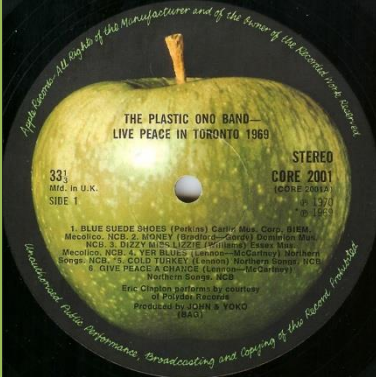

Dark Apple, small @

Cover type 1

Misprint (CORE 200, raised label edge)

More spacing under © 1969, spacing between title & Stereo print

More spacing under © 1969, no spacing between title & Stereo print on A-side