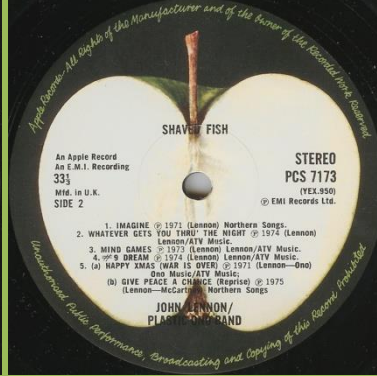

Inner sleeve type: 2) Rounded corners, thumb tab on front

Inner sleeve type: 3) Rounded corners, thumb tab on rear

Light green Apple

close to 9 between 4. & 9

Light green Apple

centered between 4. & 9

Light green Apple

close to 4. between 4. & 9, cover type 1

Dark green Apple

Cover type 2 & 3, also in 8 LP box

APPLE PCS 7173 – SHAVED FISH

Barcode and additional number 10 5987 1 on rear cover Inner sleeve type: 1) Glossy printed top-opening with red dot centered