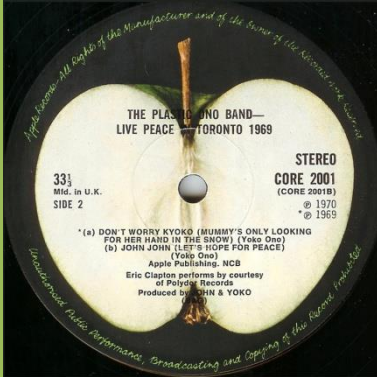

12" x 12" Wedding cake photo

Photo strip & post card

APPLE CORE 2001 - LIVE PEACE IN TORONTO - 1969

Cover type: 1) Laminated, 2) Glossy (Early laminated copies were sealed)

Calendar issued with early copies

Dark Apple, small @

Cover type 1

Misprint (CORE 200, raised label edge)

More spacing under © 1969, spacing between title & Stereo print

More spacing under © 1969, no spacing between title & Stereo print on A-side

Large spacing under STEREO

Spacing over Eric Clapton

Matte labels, big @, 33 1/3 centered over Mfd. In U.K.

Apple Publishing NCB

Matte labels, big @, 33 1/3 centered over Mfd. In U.K.

Ono Music Ltd. NCB

Light(er) labels, 33 1/3 centered over Mfd. In U.K., bottom of Apple blurry, also in 8 LP box