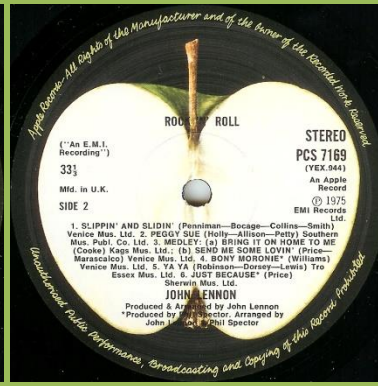

Cover type 1