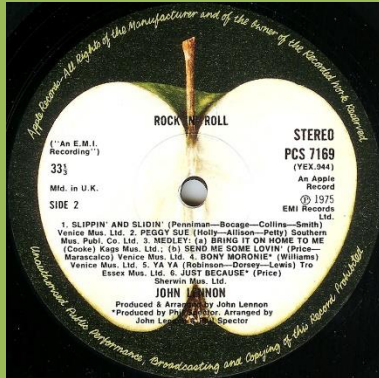

Cover type 2, from box set