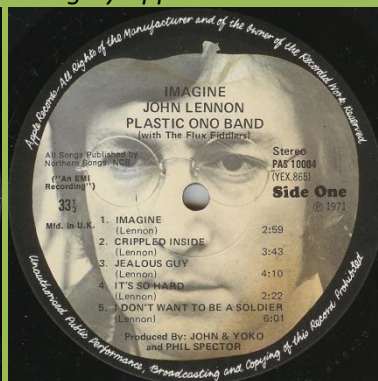

Cover type 3, comes in 8 LP box

Light brown Apple