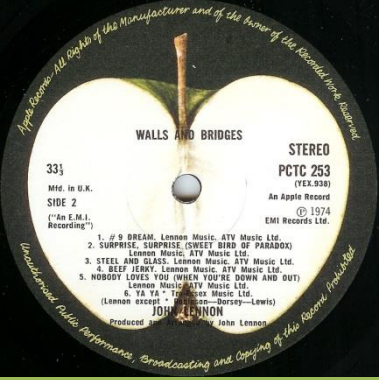

Booklet printed on glossy (cover type 1 and 2) or matte (cover type 2) paper

Inner sleeve #1: corners cut at top

Comes with cover type 1-3

Inner sleeve #2: rounded corners

Comes in 8 LP box with cover type 2

Light green Apple

Non-gimmick cover

Inner sleeve with square or rounded corners

Pale green Apple

Full perimeter print

APPLE 7243 4 9946415 – WALLS AND BRIDGES

Cover in special plastic bag with sticker

Booklet