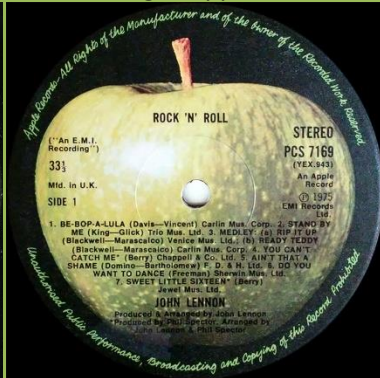

Credits for Stand by me Trio Mus. Ltd., for Rip it up Venice Mus. Ltd., pale Apple, red stalk