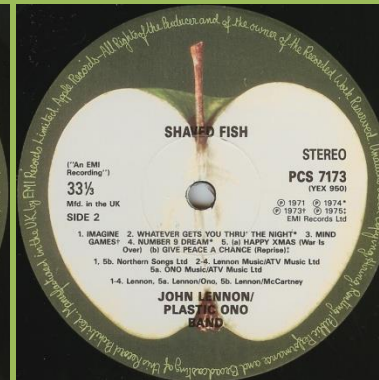

Inner sleeve type: 2) Rounded corners, thumb tab on front

Inner sleeve type: 3) Rounded corners, thumb tab on rear

Light green Apple

close to 9 between 4. & 9

Light green Apple

centered between 4. & 9

Light green Apple

close to 4. between 4. & 9, cover type 1

Dark green Apple

Cover type 2 & 3, also in 8 LP box

APPLE PCS 7173 – SHAVED FISH

Barcode and additional number 10 5987 1 on rear cover Inner sleeve type: 1) Glossy printed top-opening with red dot centered

Inner sleeve type: 2) Glossy printed side-opening with red dot printed off-center, thumb tab on front

Inner sleeve type: 3) & 4) Glossy printed side-opening with red dot printed off-center, thumb tab on rear, printed on paper (#3) or cardboard (#4)