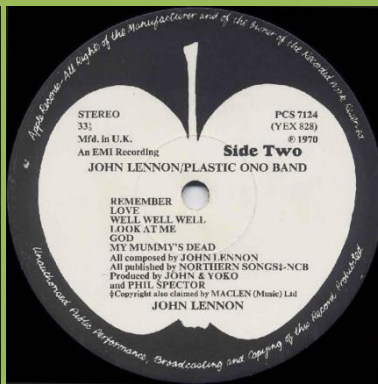

Ono Music Ltd. NCB, cover type 1 or 2

Light labels, big @, 33 1/3 centered over Mfd. In U.K., bottom of Apple clear print

Cover type 2

Full perimeter print

Cover type 2

APPLE PCS 7134 - JOHN LENNON/PLASTIC ONO BAND

Cover types:
1) Laminated
2) Glossy

Inner sleeve with side opening, no Patent No. print

Inner sleeve with top opening and Patent No. 1,125,555 print

With print Copyright also claimed by MACLEN (Music) Ltd.