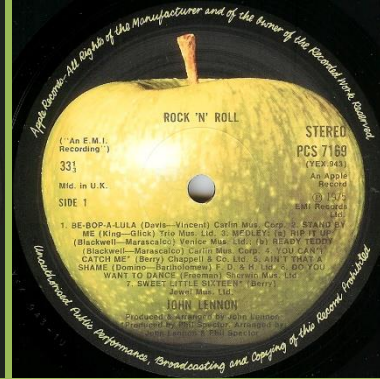

Credits for Stand by me Trio Mus. Ltd., for Rip it up Venice Mus. Ltd., light Apple