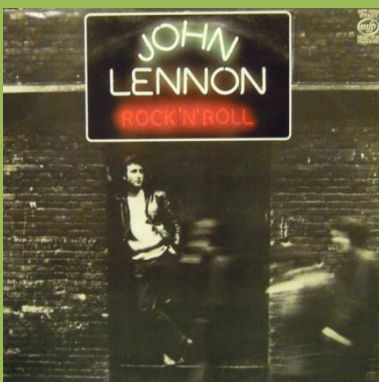

Cover type 2, from box set

Credits for Stand by me Trio Mus. Ltd., for Rip it up Venice Mus. Ltd., pale Apple, red stalk

Cover type 2

MFP 50522 – ROCK 'N' ROLL

Round MFP logo

An Apple Record print

Square Music For Pleasure logo An Apple Record print

APPLE 7423 855671 / LPCENT 9 – ROCK 'N' ROLL

EMI 100 edition (1997)

APPLE PCS 7173 – SHAVED FISH

Cover type: 1) Laminated, "Cold Turkey Produced by John & Yoko and Phil Spector", "Available on tape" on rear cover