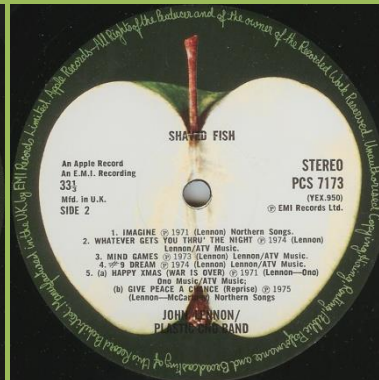

Inner sleeve type: 2) Rounded corners, thumb tab on front

Inner sleeve type: 3) Rounded corners, thumb tab on rear

Light green Apple

close to 9 between 4. & 9

Light green Apple

centered between 4. & 9

Light green Apple

close to 4. between 4. & 9, cover type 1

Dark green Apple

Cover type 2 & 3, also in 8 LP box

APPLE PCS 7173 – SHAVED FISH

Barcode and additional number 10 5987 1 on rear cover Inner sleeve type: 1) Glossy printed top-opening with red dot centered

Inner sleeve type: 2) Glossy printed side-opening with red dot printed off-center, thumb tab on front

Inner sleeve type: 3) & 4) Glossy printed side-opening with red dot printed off-center, thumb tab on rear, printed on paper (#3) or cardboard (#4)