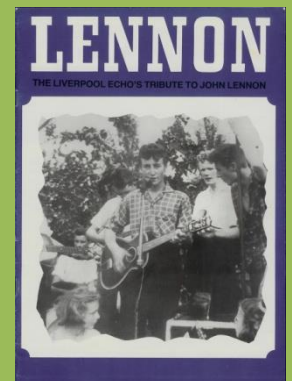

APPLE JLB8 – JOHN LENNON [8 LP box]

Box front

Box back

Spine

Booklet (reprint of Liverpool Echo 1980 issue)

Contains all Lennon Apple LPs
from Live Peace In Toronto to
Shaved Fish (John
Lennon/Plastic Ono Band and
Imagine without custom inner
sleeves)