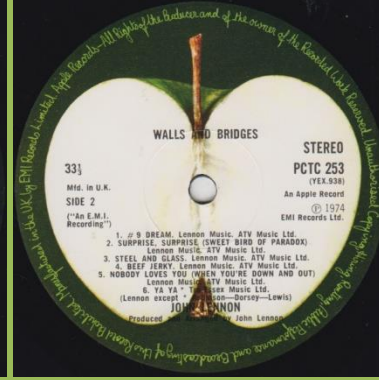

Booklet printed on glossy (cover type 1 and 2) or matte (cover type 2) paper

Inner sleeve #1: corners cut at top

Comes with cover type 1-3

Inner sleeve #2: rounded corners

Comes in 8 LP box with cover type 2

Light green Apple

Non-gimmick cover

Inner sleeve with square or rounded corners

Pale green Apple

Full perimeter print

APPLE 7243 4 9946415 – WALLS AND BRIDGES

Cover in special plastic bag with sticker

Booklet