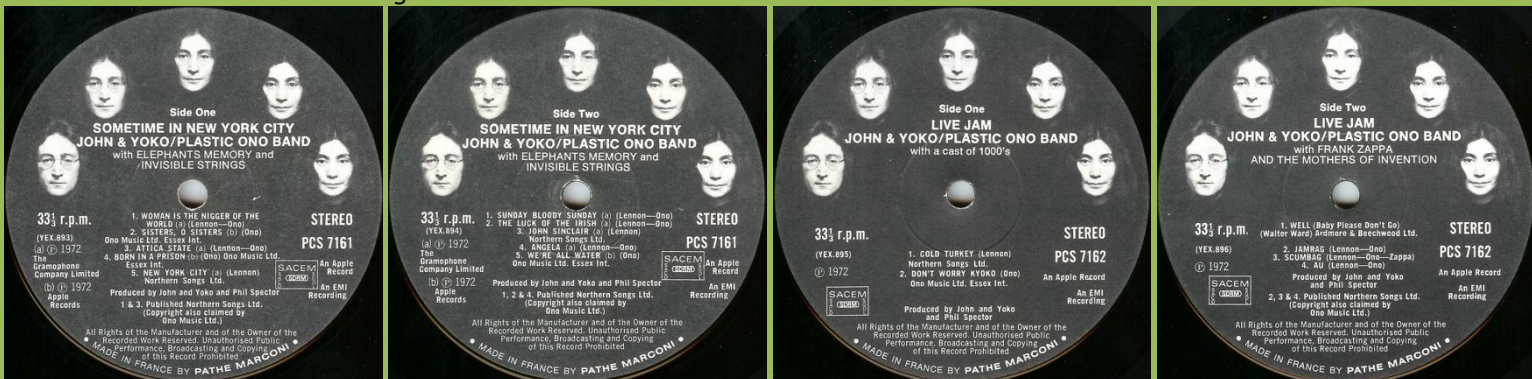

Smooth label with raised label edge

Comes in inner sleeve #1 or #2

French contract pressing

Comes in inner sleeve #1