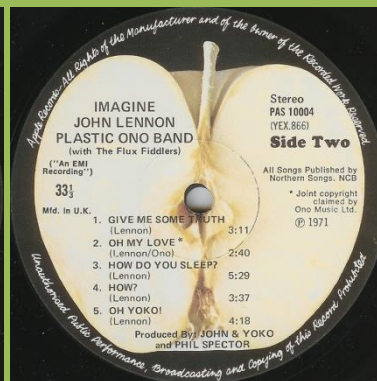

Label pasted over original type label

FAME FA 4131021 – JOHN LENNON / PLASTIC ONO BAND

Apple logo on rear cover

APPLE PAS 1004 - IMAGINE

Poster

Post card with or without white border

Cover types:

- 1) laminated blue colored
- 2) laminated brown colored
- 3) glossy green colored
- 4) glossy green colored with bar code and Manufactured in England on rear cover

Pinched spines have a larger font print than non-pinched spines

Matte labels, raised label edge, Dark grey Apple

Cover type 1

Matte flat labels, Dark grey Apple

Cover type 1

Glossy labels, Light grey Apple

Cover type 2

Light brown Apple

Cover type 3, comes in 8 LP box

Contract pressing #1
(1 mm wide ring around center)

Cover type 1

French contract pressing

Cover type 2

Dutch contract pressing