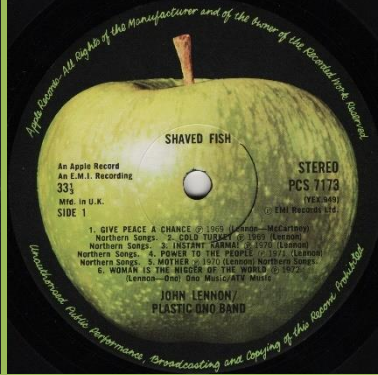

APPLE 7423 855671 / LPCENT 9 – ROCK 'N' ROLL

EMI 100 edition (1997)

APPLE PCS 7173 – SHAVED FISH

Cover type: 1) Laminated, "Cold Turkey Produced by John & Yoko and Phil Spector", "Available on tape" on rear cover

Cover type: 2) Laminated, "Cold Turkey Produced by John & Yoko and Phil Spector", pictures shifted to the bottom missing "Available on tape" on rear cover

Cover type: 3) Laminated
4) Glossy

"Cold Turkey Produced by John & Yoko" Inner sleeve type: 1) Cut at 3 corners

Inner sleeve type: 2) Rounded corners, thumb tab on front

Inner sleeve type: 3) Rounded corners, thumb tab on rear

Light green Apple

close to 9 between 4. & 9

Light green Apple

centered between 4. & 9

Light green Apple