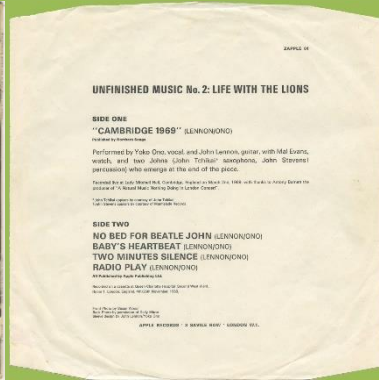

No spacing between Mfd. and Side or over © 1968

ZAPPLE 01 - UNFINISHED MUSIC NO. 2: LIFE WITH THE LIONS

Printed inner sleeve with small thumb tab

Printed inner sleeve with wide thumb tab

Some copies come with one-sided 12" insert

With Sold In UK print

Crossover with Sold in UK print on B-Side only

APPLE SPCOR 11 - WEDDING ALBUM

Box

Poster #1

Poster #2

12" x 12" Press booklet

12" x 12" PVC bag