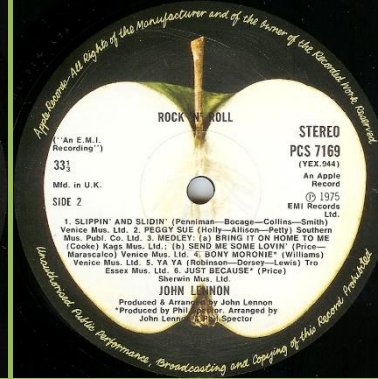

Cover type 1