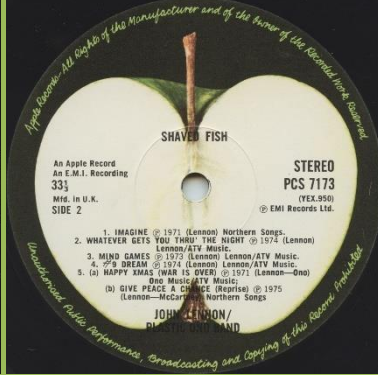

Cover type: 2) Laminated, "Cold Turkey Produced by John & Yoko and Phil Spector", pictures shifted to the bottom missing "Available on tape" on rear cover

Cover type: 3) Laminated
4) Glossy

"Cold Turkey Produced by John & Yoko" Inner sleeve type: 1) Cut at 3 corners

Inner sleeve type: 2) Rounded corners, thumb tab on front

Inner sleeve type: 3) Rounded corners, thumb tab on rear

Light green Apple

close to 9 between 4. & 9

Light green Apple

centered between 4. & 9

Light green Apple