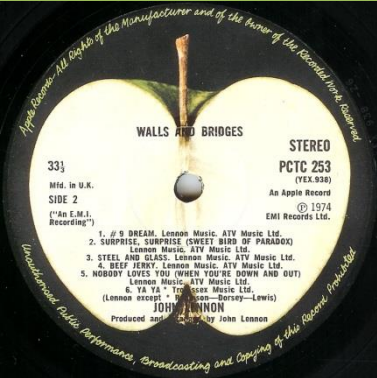

Booklet printed on glossy (cover type 1 and 2) or matte (cover type 2) paper

Inner sleeve #1: corners cut at top

Comes with cover type 1-3

Inner sleeve #2: rounded corners

Comes in 8 LP box with cover type 2

Light green Apple

Non-gimmick cover

Inner sleeve with square or rounded corners

Pale green Apple

Full perimeter print

APPLE 7243 4 9946415 – WALLS AND BRIDGES

Cover in special plastic bag with sticker

Booklet