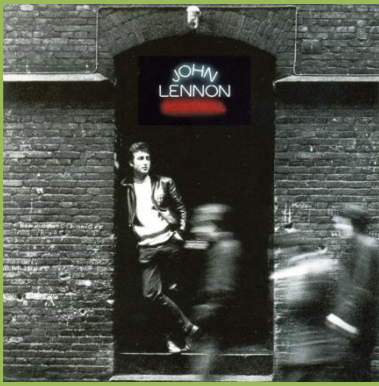

Cover types: 1) Matte, 2) Glossy