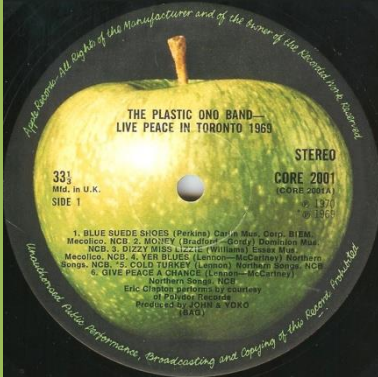

No spacing between Mfd. and Side or over © 1968

ZAPPLE 01 - UNFINISHED MUSIC NO. 2: LIFE WITH THE LIONS

Printed inner sleeve with small thumb tab

Printed inner sleeve with wide thumb tab

Some copies come with one-sided 12" insert

With Sold In UK print

Crossover with Sold in UK print on B-Side only

APPLE SPCOR 11 - WEDDING ALBUM

Box

Poster #1

Poster #2

12" x 12" Press booklet

12" x 12" PVC bag

12" x 12" Wedding cake photo

Photo strip & post card

APPLE CORE 2001 - LIVE PEACE IN TORONTO - 1969

Cover type: 1) Laminated, 2) Glossy (Early laminated copies were sealed)

Calendar issued with early copies

Dark Apple, small @

Cover type 1

Misprint (CORE 200, raised label edge)

More spacing under © 1969, spacing between title & Stereo print

More spacing under © 1969, no spacing between title & Stereo print on A-side