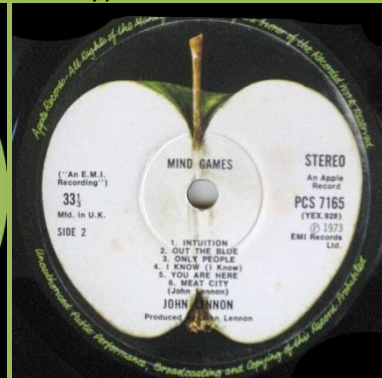

Inner sleeve #8: cut at 2 corners, thumb-tab on front

Inner sleeve #9: rounded corners, thumb-tab on front

Inner sleeve #10: rounded corners, thumb-tab on rear

33 1/3

Cover type 1

33 1/3 rpm

Cover type 2, from 8 LP box