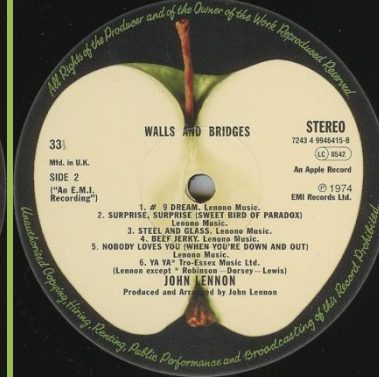

Light green Apple

Non-gimmick cover

Inner sleeve with square or rounded corners

Pale green Apple

Full perimeter print

APPLE 7243 4 9946415 – WALLS AND BRIDGES

Cover in special plastic bag with sticker

Booklet