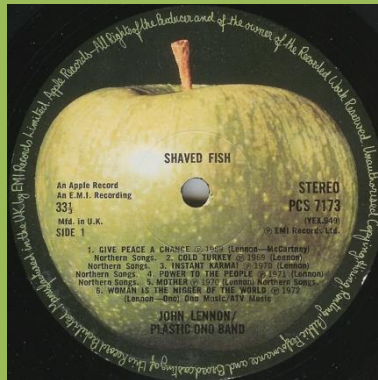

Inner sleeve type: 2) Rounded corners, thumb tab on front

Inner sleeve type: 3) Rounded corners, thumb tab on rear

Light green Apple

close to 9 between 4. & 9

Light green Apple

centered between 4. & 9

Light green Apple

close to 4. between 4. & 9, cover type 1

Dark green Apple

Cover type 2 & 3, also in 8 LP box

APPLE PCS 7173 – SHAVED FISH

Barcode and additional number 10 5987 1 on rear cover Inner sleeve type: 1) Glossy printed top-opening with red dot centered

Inner sleeve type: 2) Glossy printed side-opening with red dot printed off-center, thumb tab on front

Inner sleeve type: 3) & 4) Glossy printed side-opening with red dot printed off-center, thumb tab on rear, printed on paper (#3) or cardboard (#4)