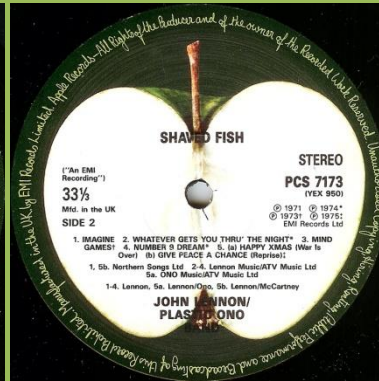

close to 4. between 4. & 9, cover type 1

Dark green Apple

Cover type 2 & 3, also in 8 LP box

APPLE PCS 7173 – SHAVED FISH

Barcode and additional number 10 5987 1 on rear cover Inner sleeve type: 1) Glossy printed top-opening with red dot centered

Inner sleeve type: 2) Glossy printed side-opening with red dot printed off-center, thumb tab on front

Inner sleeve type: 3) & 4) Glossy printed side-opening with red dot printed off-center, thumb tab on rear, printed on paper (#3) or cardboard (#4)

Full perimeter print, narrow font

Inner sleeve #1

Full perimeter print, pale Apple, Inner sleeve #2 wide font on green background

Full perimeter print, dark green Apple, wide font on black background

Inner sleeve #3