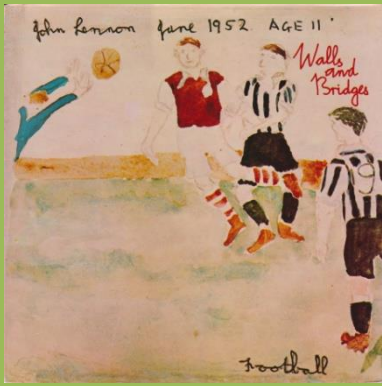

Booklet printed on glossy (cover type 1 and 2) or matte (cover type 2) paper

Inner sleeve #1: corners cut at top

Comes with cover type 1-3

Inner sleeve #2: rounded corners

Comes in 8 LP box with cover type 2

Light green Apple

Non-gimmick cover

Inner sleeve with square or rounded corners

Pale green Apple

Full perimeter print

APPLE 7243 4 9946415 – WALLS AND BRIDGES

Cover in special plastic bag with sticker

Booklet