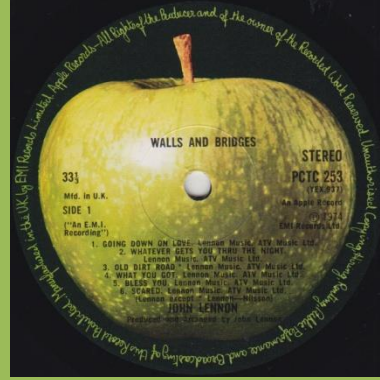

Booklet printed on glossy (cover type 1 and 2) or matte (cover type 2) paper

Inner sleeve #1: corners cut at top

Comes with cover type 1-3

Inner sleeve #2: rounded corners

Comes in 8 LP box with cover type 2

Light green Apple

Non-gimmick cover

Inner sleeve with square or rounded corners

Pale green Apple

Full perimeter print

APPLE 7243 4 9946415 – WALLS AND BRIDGES

Cover in special plastic bag with sticker

Booklet