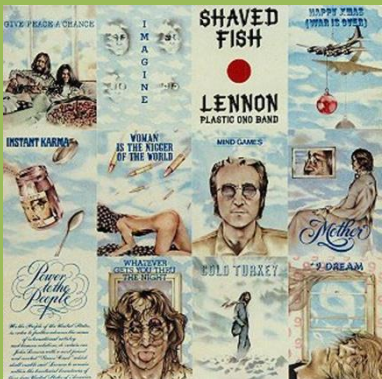

Cover type: 3) Laminated
4) Glossy