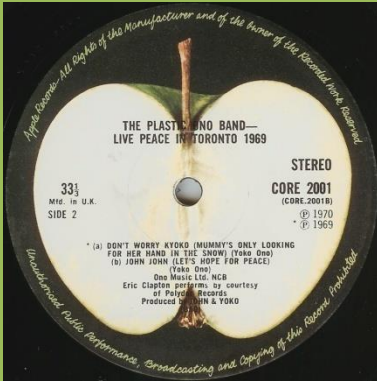

Large spacing under STEREO

Spacing over Eric Clapton

Matte labels, big @, 33 1/3 centered over Mfd. In U.K.

Apple Publishing NCB

Matte labels, big @, 33 1/3 centered over Mfd. In U.K.

Ono Music Ltd. NCB

Light(er) labels, 33 1/3 centered over Mfd. In U.K., bottom of Apple blurry, also in 8 LP box