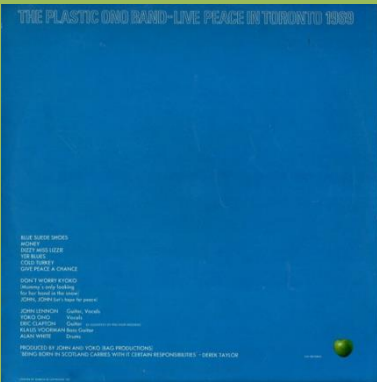

With Sold In UK print

Crossover with Sold in UK print on B-Side only

APPLE SPCOR 11 - WEDDING ALBUM

Box

Poster #1

Poster #2

12" x 12" Press booklet

12" x 12" PVC bag

12" x 12" Wedding cake photo

Photo strip & post card

APPLE CORE 2001 - LIVE PEACE IN TORONTO - 1969

Cover type: 1) Laminated, 2) Glossy (Early laminated copies were sealed)

Calendar issued with early copies