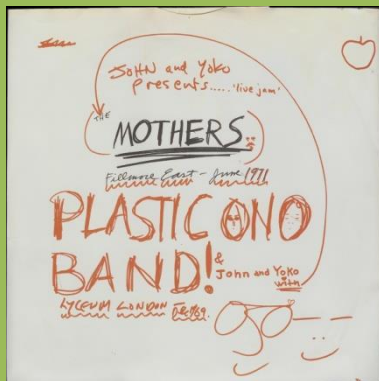

Dish label

Glossy labels, contract pressing

Cover type 4 without stamper letters

APPLE Q4PAS 10004 – IMAGINE [Quadrasonic]

Quadrasonic instruction inner sleeve

APPLE 7243 8 21580 1 1 / LPCENT 27 – IMAGINE

EMI 100 edition (1997)

Glossy inner sleeve

Postcard with number 8215801

Poster

APPLE PCS 7161/2 - SOME TIME IN NEW YORK CITY [2-LP]

Postcard

#1: Square corner matte thick paper inner sleeves with small thumb tab

#2: Square corner matte thick paper inner sleeves with wide thumb tab

#3: Rounded corner glossy thick paper inner sleeves

From 8 LP box

#4: Square corner glossy thin cardboard inner sleeve

Rounded corner glossy thin cardboard inner sleeve with thumb tab on front

Smooth label with raised label edge

Comes in inner sleeve #1 or #2

French contract pressing

Comes in inner sleeve #1

Glossy label with flat label edge

Comes in inner sleeve #3 or #4, also in 8 LP box

APPLE PCS 7165 – MIND GAMES

Cover types: #1 matte, #2 glossy
Inner sleeves can be found in 9 variations