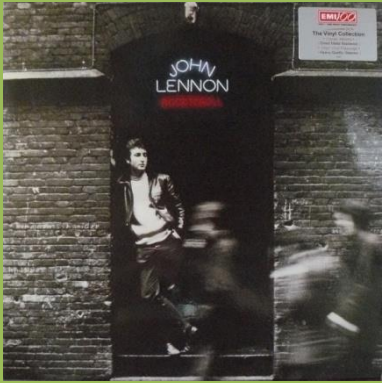

Cover type 2, from box set

Credits for Stand by me Trio Mus. Ltd., for Rip it up Venice Mus. Ltd., pale Apple, red stalk

Cover type 2

MFP 50522 – ROCK 'N' ROLL

Round MFP logo

An Apple Record print

Square Music For Pleasure logo An Apple Record print

APPLE 7423 855671 / LPCENT 9 – ROCK 'N' ROLL

EMI 100 edition (1997)

APPLE PCS 7173 – SHAVED FISH

Cover type: 1) Laminated, "Cold Turkey Produced by John & Yoko and Phil Spector", "Available on tape" on rear cover