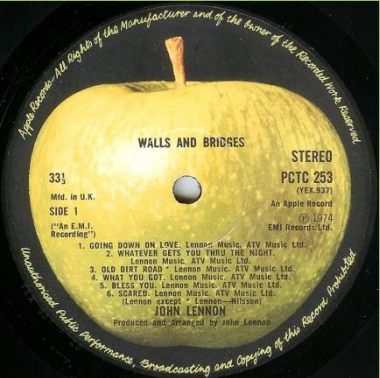

Booklet printed on glossy (cover type 1 and 2) or matte (cover type 2) paper

Inner sleeve #1: corners cut at top

Comes with cover type 1-3

Inner sleeve #2: rounded corners

Comes in 8 LP box with cover type 2

Light green Apple

Non-gimmick cover

Inner sleeve with square or rounded corners

Pale green Apple

Full perimeter print

APPLE 7243 4 9946415 – WALLS AND BRIDGES

Cover in special plastic bag with sticker

Booklet