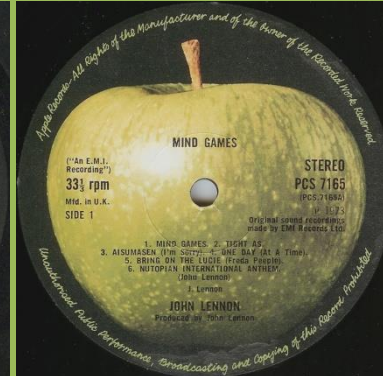

Inner sleeve #4: cut at 3 corners, right bottom corner cut at 45°, thumb-tab on front

Inner sleeve #5: cut at 4 corners, thumb-tab on rear

Inner sleeve #6: cut at 4 corners, thumb-tab on front

Inner sleeve #7: cut at 2 corners, thumb-tab on rear

Inner sleeve #8: cut at 2 corners, thumb-tab on front

Inner sleeve #9: rounded corners, thumb-tab on front

Inner sleeve #10: rounded corners, thumb-tab on rear

33 1/3

Cover type 1

33 1/3 rpm

Cover type 2, from 8 LP box