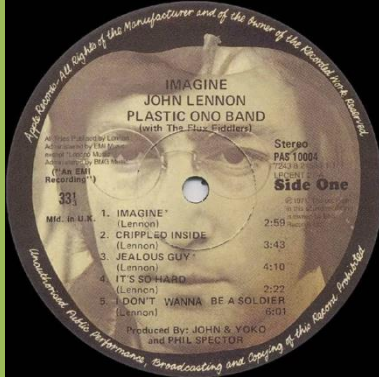

Dish label

Glossy labels, contract pressing

Cover type 4 without stamper letters

APPLE Q4PAS 10004 – IMAGINE [Quadrasonic]

Quadrasonic instruction inner sleeve

APPLE 7243 8 21580 1 1 / LPCENT 27 – IMAGINE

EMI 100 edition (1997)

Glossy inner sleeve

Postcard with number 8215801

Poster

APPLE PCS 7161/2 - SOME TIME IN NEW YORK CITY [2-LP]

Postcard

#1: Square corner matte thick paper inner sleeves with small thumb tab

#2: Square corner matte thick paper inner sleeves with wide thumb tab