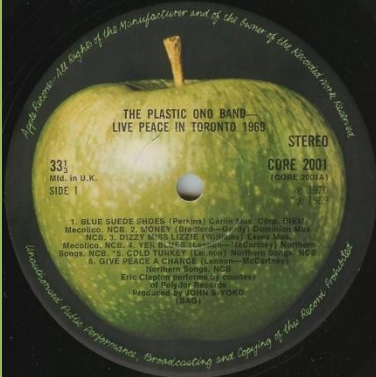

More spacing under © 1969, no spacing between title & Stereo print on A-side