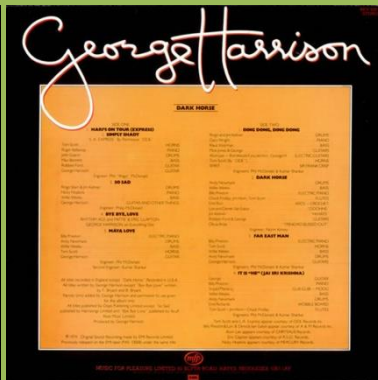

Kinney Music credits

**APPLE PAS 1006 – LIVING IN THE MATERIAL WORLD**

Gatefold cover

4 page insert

Inner sleeve

**APPLE PAS 1008 – DARK HORSE**

Gatefold cover

Cover types: 1) LP inserted in back, 2) LP inserted in front

Inner sleeve

Lyric insert

Black labels

Cover type 1

Blue labels

Cover type 2

APPLE MFP 50510 – DARK HORSE

An Apple Record print

APPLE PAS 1009 – EXTRA TEXTURE (READ ALL ABOUT IT)

Inner sleeve