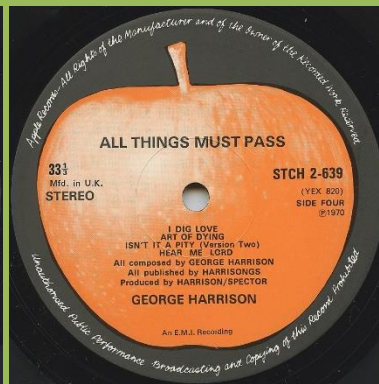

Orange cardboard spacer

White cardboard spacer

Inner sleeve 1

All inners made in the USA (made from matte textured or smooth glossy paper stock)

Inner sleeve 2

Inner sleeve 3

Recorded in England on sides 1 - 4

MECOLICO BIEM NCB credits on Comes in US box sides 5 & 6

Recorded in England on sides 2 - 4

MECOLICO BIEM NCB credits on Comes in US box sides 5 & 6

Recorded in England on sides 1 & 3, small space under Mfd. in U.K. on sides 2 - 4