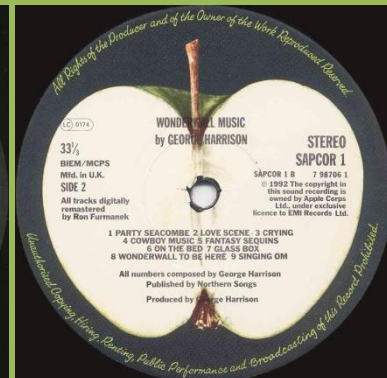

1. placed over 4. on A-side, Print by George Harrison in smaller font than LP title on A-side

1. placed right of 4. on A-side,  
 Print by George Harrison in smaller font than LP title on B-side

The early 1970s issues (usually) have no insert and come in Apple inner sleeves

Print by George Harrison in smaller font than LP title on both sides

Crossover, A-side 1973s light Apple, B-side dark Apple with print by George Harrison in smaller font than LP title

Early 1970s matte light Apple labels

1973 light Apple, comes with EMI inner sleeve

**APPLE SAPCOR 1 / 7 98706 1 - WONDERWALL MUSIC BY GEORGE HARRISON**

Inner sleeve

**ZAPPLE 02 - ELECTRONIC SOUND**

Custom inner sleeves exist in 4 types: 1. corners straight cut on top, round cut on bottom, blank rear, 2. corners straight cut on top, round cut on bottom, MADE IN GREAT BRITAIN on rear, 3. all corners straight cut, PATENT APPLIED FOR & MADE IN ENGLAND on rear, 4. all corners straight cut, PATENT NO. 1,125,555 & MADE IN ENGLAND on rear. Some later copies came with generic Apple inner sleeves.

With Sold In UK

No Sold In UK

No silver Zapple print

**ZAPPLE 02 / 72438523915 - ELECTRONIC SOUND**

Inner sleeve

**APPLE STCH 639 – ALL THINGS MUST PASS [3-LP]**

Early copies came in 13 mm thick US boxes or 17 mm thick US boxes with orange 12" x 12" cardboard spacer (with US poster).