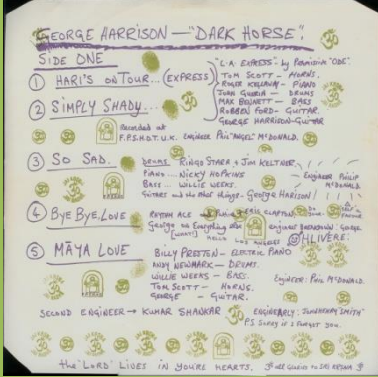

Kinney Music credits

**APPLE PAS 1006 – LIVING IN THE MATERIAL WORLD**

Gatefold cover

4 page insert

Inner sleeve

**APPLE PAS 1008 – DARK HORSE**

Gatefold cover

Cover types: 1) LP inserted in back, 2) LP inserted in front

Inner sleeve

Lyric insert

Black labels

Cover type 1

Blue labels

Cover type 2

APPLE MFP 50510 – DARK HORSE

An Apple Record print