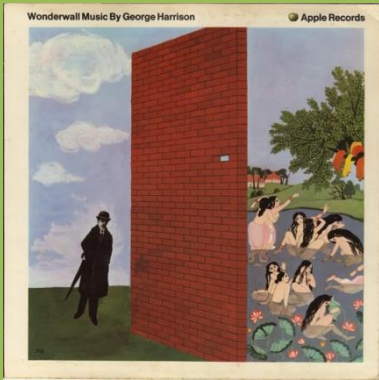

**APPLE APCOR 1 - WONDERWALL MUSIC BY GEORGE HARRISON [mono]**

12" x 12" Insert (front)

12" x 12" Insert (rear)

**APPLE SAPCOR 1 - WONDERWALL MUSIC BY GEORGE HARRISON**

Exists with pinched & non-pinched spines

12" x 12" Insert (front)

12" x 12" Insert (rear)

With Sold In UK, Apple Publishing Ltd.

Northern Songs Ltd.

Wide indented ring around label

No Sold In UK, 1. placed left of 4. on A-side

No Sold In UK, 1. placed right of 4. on A-side

1. placed over 4. on A-side, Print by George Harrison in smaller font than LP title on A-side

1. placed right of 4. on A-side,  
 Print by George Harrison in smaller font than LP title on B-side

The early 1970s issues (usually) have no insert and come in Apple inner sleeves

1973 light Apple, comes with EMI inner sleeve

**APPLE SAPCOR 1 / 7 98706 1 - WONDERWALL MUSIC BY GEORGE HARRISON**

Inner sleeve

**ZAPPLE 02 - ELECTRONIC SOUND**

Custom inner sleeves exist in 4 types: 1. corners straight cut on top, round cut on bottom, blank rear, 2. corners straight cut on top, round cut on bottom, MADE IN GREAT BRITAIN on rear, 3. all corners straight cut, PATENT APPLIED FOR & MADE IN ENGLAND on rear, 4. all corners straight cut, PATENT NO. 1,125,555 & MADE IN ENGLAND on rear. Some later copies came with generic Apple inner sleeves.