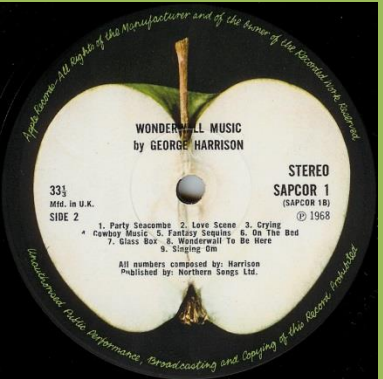

**APPLE APCOR 1 - WONDERWALL MUSIC BY GEORGE HARRISON [mono]**

12" x 12" Insert (front)

12" x 12" Insert (rear)

**APPLE SAPCOR 1 - WONDERWALL MUSIC BY GEORGE HARRISON**

Exists with pinched & non-pinched spines

12" x 12" Insert (front)

12" x 12" Insert (rear)

With Sold In UK, Apple Publishing Ltd.

Northern Songs Ltd.

Wide indented ring around label

No Sold In UK, 1. placed left of 4. on A-side

No Sold In UK, 1. placed right of 4. on A-side

1. placed left of 4. on A-side, raised label edge & extra pressing rings around play hole

1. placed right of 4. on A-side, no space under SIDE 2

1. placed right of 4. on A-side, raised label edge & extra pressing rings around center

1. placed over 4. on A-side, Print by George Harrison in smaller font than LP title on A-side

1. placed right of 4. on A-side,  
 Print by George Harrison in smaller font than LP title on B-side

The early 1970s issues (usually) have no insert and come in Apple inner sleeves