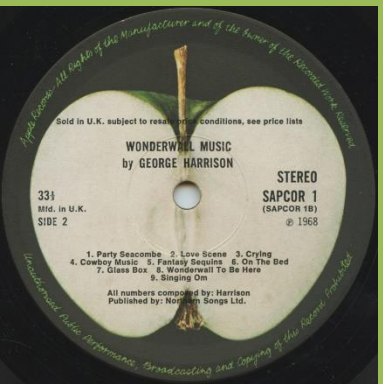

**APPLE APCOR 1 - WONDERWALL MUSIC BY GEORGE HARRISON [mono]**

12" x 12" Insert (front)

12" x 12" Insert (rear)

**APPLE SAPCOR 1 - WONDERWALL MUSIC BY GEORGE HARRISON**

Exists with pinched & non-pinched spines

12" x 12" Insert (front)

12" x 12" Insert (rear)

With Sold In UK, Apple Publishing Ltd.

Northern Songs Ltd.

Wide indented ring around label

No Sold In UK, 1. placed left of 4. on A-side

No Sold In UK, 1. placed right of 4. on A-side