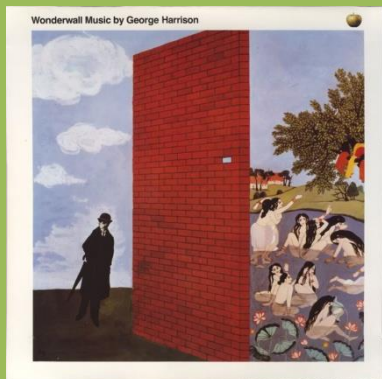

1. placed over 4. on A-side, Print by George Harrison in smaller font than LP title on A-side

1. placed right of 4. on A-side,  
 Print by George Harrison in smaller font than LP title on B-side

The early 1970s issues (usually) have no insert and come in Apple inner sleeves

Print by George Harrison in smaller font than LP title on both sides

Crossover, A-side 1973s light Apple, B-side dark Apple with print by George Harrison in smaller font than LP title

Early 1970s matte light Apple labels

1973 light Apple, comes with EMI inner sleeve

**APPLE SAPCOR 1 / 7 98706 1 - WONDERWALL MUSIC BY GEORGE HARRISON**

Inner sleeve

**ZAPPLE 02 - ELECTRONIC SOUND**

Custom inner sleeves exist in 4 types: 1. corners straight cut on top, round cut on bottom, blank rear, 2. corners straight cut on top, round cut on bottom, MADE IN GREAT BRITAIN on rear, 3. all corners straight cut, PATENT APPLIED FOR & MADE IN ENGLAND on rear, 4. all corners straight cut, PATENT NO. 1,125,555 & MADE IN ENGLAND on rear. Some later copies came with generic Apple inner sleeves.

With Sold In UK

No Sold In UK

No silver Zapple print

**ZAPPLE 02 / 72438523915 - ELECTRONIC SOUND**

Inner sleeve

**APPLE STCH 639 – ALL THINGS MUST PASS [3-LP]**

Early copies came in 13 mm thick US boxes or 17 mm thick US boxes with orange 12" x 12" cardboard spacer (with US poster).