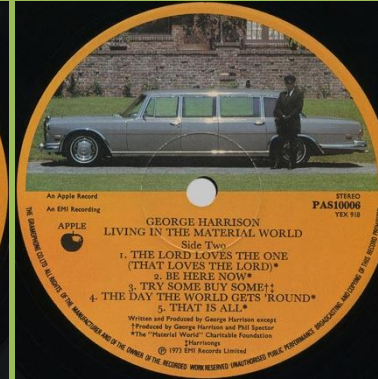

Kinney Music credits

**APPLE PAS 1006 – LIVING IN THE MATERIAL WORLD**

Gatefold cover

4 page insert

Inner sleeve

**APPLE PAS 1008 – DARK HORSE**

Gatefold cover

Cover types: 1) LP inserted in back, 2) LP inserted in front