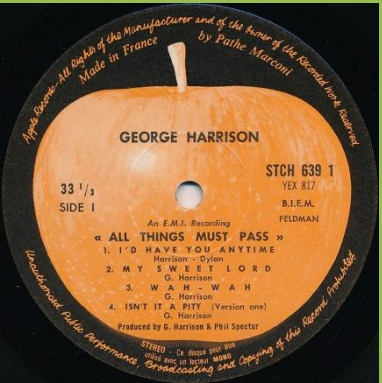

Box front

German box, some copies in US made boxes

Spine with 1C192-04 707/8/9 Y print

Box rear

French contract pressing

Comes with (a mixture of) textured USA or shiny German inners

Box front

Box front inside lid