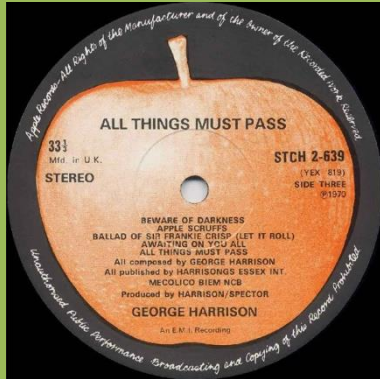

Small space under Mfd. in U.K. on sides 3 & 4

**MECOLICO BIEM NCB credits on sides 5 & 6**

**No Recorded in England print, small space under Mfd. in U.K. on sides 1 & 3**

**MECOLICO BIEM NCB credits on sides 5 & 6**

**Orange labels, with MECOLICO BIEM NCB credits on all sides**

**Raised label edges on disc 1 & 2**

**Comes in US box**

Light orange labels, with MECOLICO BIEM NCB credits on all sides

Flat labels

Comes in 19 mm thick UK box with orange or white inside lid and white spacer