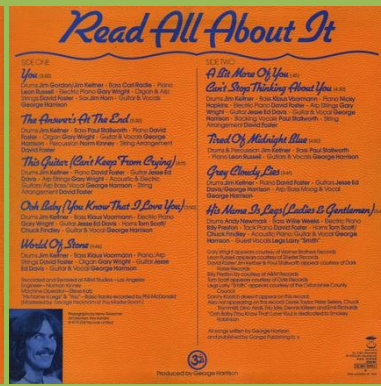

Inner sleeve