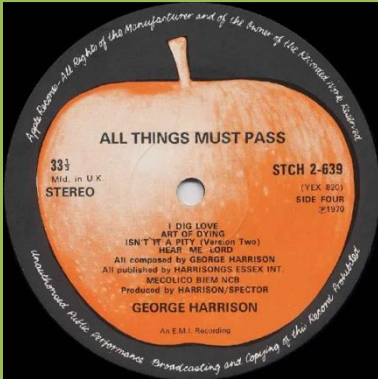

**Orange labels, with MECOLICO BIEM NCB credits on all sides**

**Raised label edges on disc 1 & 2**

**Comes in US box**

Light orange labels, with MECOLICO BIEM NCB credits on all sides

Flat labels

Comes in 19 mm thick UK box with orange or white inside lid and white spacer