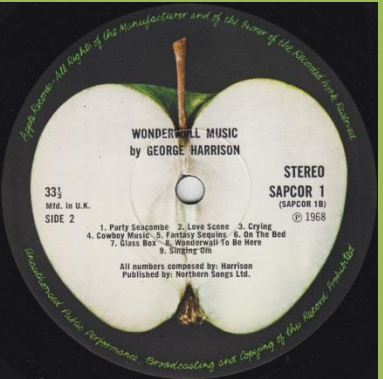

**APPLE APCOR 1 - WONDERWALL MUSIC BY GEORGE HARRISON [mono]**

12" x 12" Insert (front)

12" x 12" Insert (rear)

**APPLE SAPCOR 1 - WONDERWALL MUSIC BY GEORGE HARRISON**

Exists with pinched & non-pinched spines

12" x 12" Insert (front)

12" x 12" Insert (rear)

With Sold In UK, Apple Publishing Ltd.

Northern Songs Ltd.

Wide indented ring around label

No Sold In UK, 1. placed left of 4. on A-side

No Sold In UK, 1. placed right of 4. on A-side

1. placed left of 4. on A-side, raised label edge & extra pressing rings around play hole

1. placed right of 4. on A-side, no space under SIDE 2

1. placed right of 4. on A-side, raised label edge & extra pressing rings around center

1973 light Apple, comes with EMI inner sleeve

**APPLE SAPCOR 1 / 7 98706 1 - WONDERWALL MUSIC BY GEORGE HARRISON**

Inner sleeve

**ZAPPLE 02 - ELECTRONIC SOUND**

Custom inner sleeves exist in 4 types: 1. corners straight cut on top, round cut on bottom, blank rear, 2. corners straight cut on top, round cut on bottom, MADE IN GREAT BRITAIN on rear, 3. all corners straight cut, PATENT APPLIED FOR & MADE IN ENGLAND on rear, 4. all corners straight cut, PATENT NO. 1,125,555 & MADE IN ENGLAND on rear. Some later copies came with generic Apple inner sleeves.