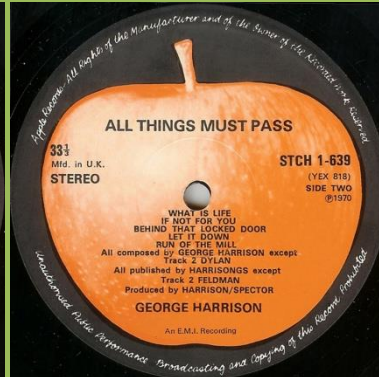

Recorded in England on sides 1, 3 & 4, Without MECOLICO BIEM NCB credits, small space under Mfd. in U.K. on sides 1, 3 & 4