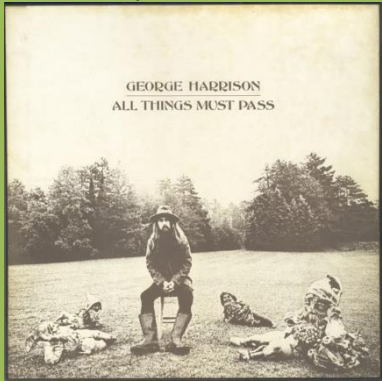

**Orange labels, with MECOLICO BIEM NCB credits on all sides**

**Raised label edges on disc 1 & 2**

**Comes in US box**

Light orange labels, with MECOLICO BIEM NCB credits on all sides

Flat labels

Comes in 19 mm thick UK box with orange or white inside lid and white spacer