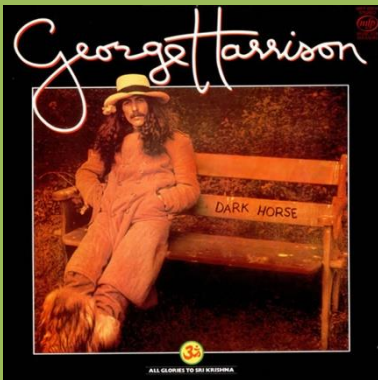

Kinney Music credits

**APPLE PAS 1006 – LIVING IN THE MATERIAL WORLD**

Gatefold cover

4 page insert

Inner sleeve

**APPLE PAS 1008 – DARK HORSE**

Gatefold cover

Cover types: 1) LP inserted in back, 2) LP inserted in front

Inner sleeve

Lyric insert

Black labels

Cover type 1

Blue labels

Cover type 2

APPLE MFP 50510 – DARK HORSE

An Apple Record print

APPLE PAS 1009 – EXTRA TEXTURE (READ ALL ABOUT IT)

Inner sleeve