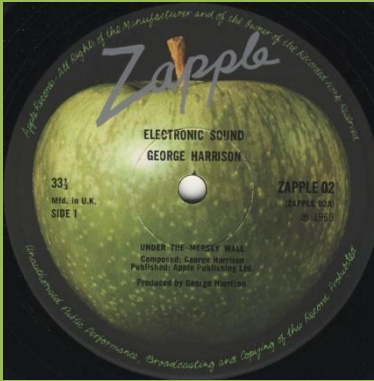

Print by George Harrison in smaller font than LP title on both sides

Crossover, A-side 1973s light Apple, B-side dark Apple with print by George Harrison in smaller font than LP title

Early 1970s matte light Apple labels

1973 light Apple, comes with EMI inner sleeve

**APPLE SAPCOR 1 / 7 98706 1 - WONDERWALL MUSIC BY GEORGE HARRISON**

Inner sleeve

**ZAPPLE 02 - ELECTRONIC SOUND**

Custom inner sleeves exist in 4 types: 1. corners straight cut on top, round cut on bottom, blank rear, 2. corners straight cut on top, round cut on bottom, MADE IN GREAT BRITAIN on rear, 3. all corners straight cut, PATENT APPLIED FOR & MADE IN ENGLAND on rear, 4. all corners straight cut, PATENT NO. 1,125,555 & MADE IN ENGLAND on rear. Some later copies came with generic Apple inner sleeves.

With Sold In UK

No Sold In UK

No silver Zapple print

**ZAPPLE 02 / 72438523915 - ELECTRONIC SOUND**

Inner sleeve

**APPLE STCH 639 – ALL THINGS MUST PASS [3-LP]**

Early copies came in 13 mm thick US boxes or 17 mm thick US boxes with orange 12" x 12" cardboard spacer (with US poster).