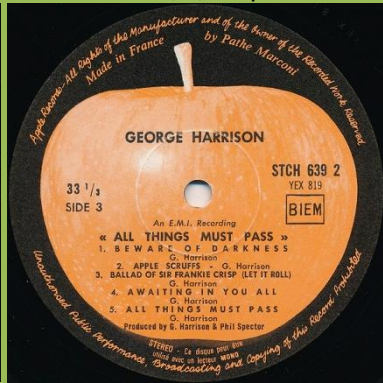

**Orange labels, with MECOLICO BIEM NCB credits on all sides**

**Raised label edges on disc 1 & 2**

**Comes in US box**

Light orange labels, with MECOLICO BIEM NCB credits on all sides

Flat labels

Comes in 19 mm thick UK box with orange or white inside lid and white spacer

Box front

German box, some copies in US made boxes

Spine with 1C192-04 707/8/9 Y print

Box rear

French contract pressing

Comes with (a mixture of) textured USA or shiny German inners

Box front

Box front inside lid