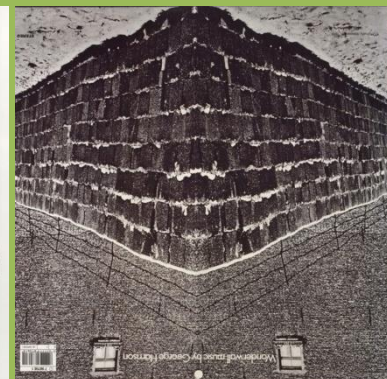

1. placed over 4. on A-side, Print by George Harrison in smaller font than LP title on A-side

1. placed right of 4. on A-side,  
 Print by George Harrison in smaller font than LP title on B-side

The early 1970s issues (usually) have no insert and come in Apple inner sleeves

Print by George Harrison in smaller font than LP title on both sides

Crossover, A-side 1973s light Apple, B-side dark Apple with print by George Harrison in smaller font than LP title

Early 1970s matte light Apple labels

1973 light Apple, comes with EMI inner sleeve

**APPLE SAPCOR 1 / 7 98706 1 - WONDERWALL MUSIC BY GEORGE HARRISON**

Inner sleeve

**ZAPPLE 02 - ELECTRONIC SOUND**

Custom inner sleeves exist in 4 types: 1. corners straight cut on top, round cut on bottom, blank rear, 2. corners straight cut on top, round cut on bottom, MADE IN GREAT BRITAIN on rear, 3. all corners straight cut, PATENT APPLIED FOR & MADE IN ENGLAND on rear, 4. all corners straight cut, PATENT NO. 1,125,555 & MADE IN ENGLAND on rear. Some later copies came with generic Apple inner sleeves.