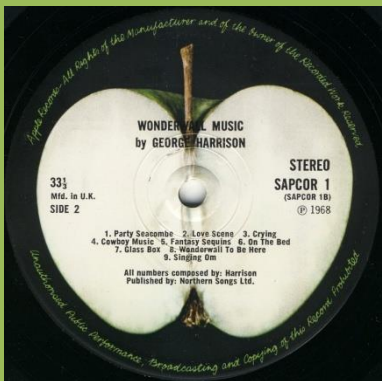

**APPLE APCOR 1 - WONDERWALL MUSIC BY GEORGE HARRISON [mono]**

12" x 12" Insert (front)

12" x 12" Insert (rear)

**APPLE SAPCOR 1 - WONDERWALL MUSIC BY GEORGE HARRISON**

Exists with pinched & non-pinched spines

12" x 12" Insert (front)

12" x 12" Insert (rear)

With Sold In UK, Apple Publishing Ltd.

Northern Songs Ltd.

Wide indented ring around label

No Sold In UK, 1. placed left of 4. on A-side

No Sold In UK, 1. placed right of 4. on A-side

1. placed left of 4. on A-side, raised label edge & extra pressing rings around play hole

1. placed right of 4. on A-side, no space under SIDE 2

1. placed right of 4. on A-side, raised label edge & extra pressing rings around center

1. placed over 4. on A-side, Print by George Harrison in smaller font than LP title on A-side

1. placed right of 4. on A-side,  
 Print by George Harrison in smaller font than LP title on B-side

The early 1970s issues (usually) have no insert and come in Apple inner sleeves