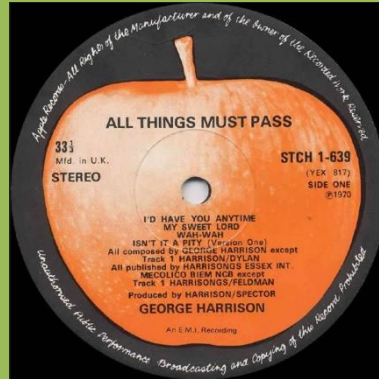

**Orange labels, with MECOLICO BIEM NCB credits on all sides**

**Raised label edges on disc 1 & 2**

**Comes in US box**

Light orange labels, with MECOLICO BIEM NCB credits on all sides

Flat labels

Comes in 19 mm thick UK box with orange or white inside lid and white spacer