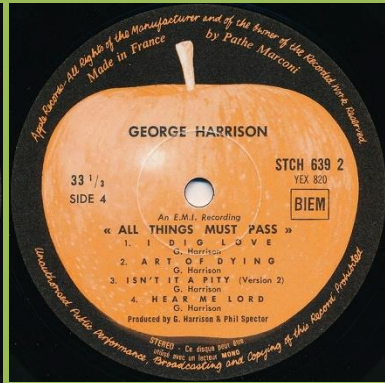

Box front

German box, some copies in US made boxes

Spine with 1C192-04 707/8/9 Y print

Box rear

French contract pressing

Comes with (a mixture of) textured USA or shiny German inners

Box front

Box front inside lid