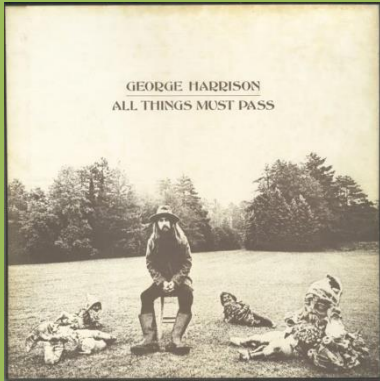

1973 light Apple, comes with EMI inner sleeve

**APPLE SAPCOR 1 / 7 98706 1 - WONDERWALL MUSIC BY GEORGE HARRISON**

Inner sleeve

**ZAPPLE 02 - ELECTRONIC SOUND**

Custom inner sleeves exist in 4 types: 1. corners straight cut on top, round cut on bottom, blank rear, 2. corners straight cut on top, round cut on bottom, MADE IN GREAT BRITAIN on rear, 3. all corners straight cut, PATENT APPLIED FOR & MADE IN ENGLAND on rear, 4. all corners straight cut, PATENT NO. 1,125,555 & MADE IN ENGLAND on rear. Some later copies came with generic Apple inner sleeves.

With Sold In UK

No Sold In UK

No silver Zapple print

**ZAPPLE 02 / 72438523915 - ELECTRONIC SOUND**

Inner sleeve

**APPLE STCH 639 – ALL THINGS MUST PASS [3-LP]**

Early copies came in 13 mm thick US boxes or 17 mm thick US boxes with orange 12" x 12" cardboard spacer (with US poster).