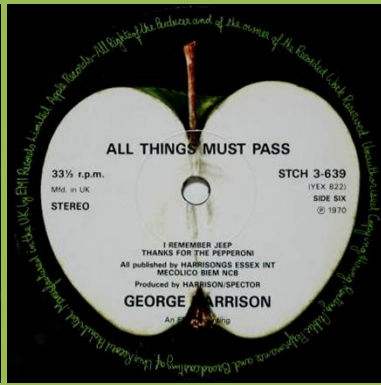

Box front

German box, some copies in US made boxes

Spine with 1C192-04 707/8/9 Y print

Box rear

French contract pressing

Comes with (a mixture of) textured USA or shiny German inners

Box front

Box front inside lid