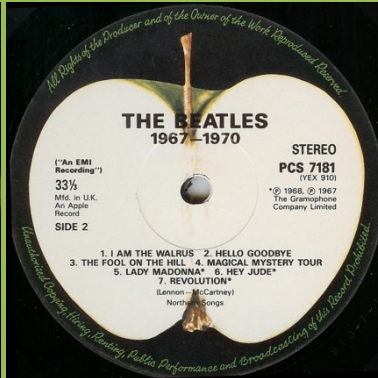

1978 blue vinyl Orlake export contract pressing, double pressing ring with rough textured center on record 2

APPLE PCSPB 718 (PCS 7181/7182) – THE BEATLES/1967-1970 [2-LP] [Blue vinyl]

On Blue Vinyl sticker on front cover

Inside picture dark blue/black

Barcode on rear cover

Printed inner sleeves

Blue vinyl EMI pressing

APPLE PCSP 718 - 1053093 (PCS 7181/7182) – THE BEATLES/1967-1970 [2-LP]

Glossy cover

Inside picture blue/black

Cover types:

- 1) G&L print on rear cover, dark blue cardboard inner sleeves without G&L print
- 2) no G&L print on rear cover, light blue cardboard inner sleeves with G&L print

Inner sleeves with release number

Late 80s issue, thin records

Late 90s issue, YEX UK-matrix from analogue master (A Day In The Life with crossfade)

APPLE 0777 7 97039 0 6 (PCSPP 7181/7182) – THE BEATLES/1967-1970 [2-LP] [Blue vinyl]

Cover type 1