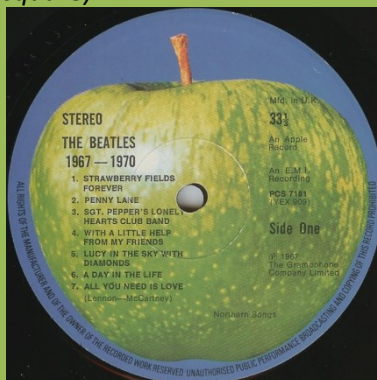

APPLE PCSP 718 (PCS 7181/7182) – THE BEATLES/1967-1970 [2-LP]

Inside picture blue/black

Cover types(all laminated):

- 1) no GEORGE MARTIN credits
- 2) GEORGE MARTIN credits printed close to right side
- 3) GEORGE MARTIN credits printed close to right side, MADE IN FRANCE sticker
- 4) GEORGE MARTIN credits printed near THE LONG AND WINDING ROAD

Inner sleeves (Earliest copies are angled cut at the top only, from around 1974 they can be cut on the bottom too, sometimes only on one bottom corner, sometimes both, so all four corners. From around 1975 the cut is rounded and after 1980 they are totally square)

1978 blue vinyl Orlake export contract pressing, double pressing ring with rough textured center on record 2

APPLE PCSPB 718 (PCS 7181/7182) – THE BEATLES/1967-1970 [2-LP] [Blue vinyl]

On Blue Vinyl sticker on front cover

Inside picture dark blue/black

Barcode on rear cover

Printed inner sleeves

Blue vinyl EMI pressing

APPLE PCSP 718 - 1053093 (PCS 7181/7182) – THE BEATLES/1967-1970 [2-LP]

Glossy cover

Inside picture blue/black