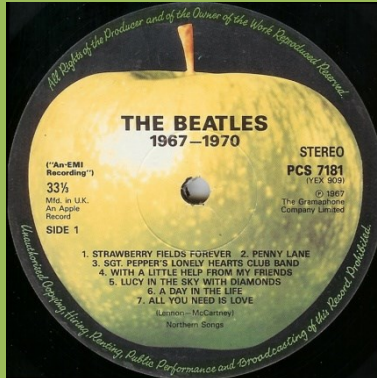

1978 blue vinyl Orlake export contract pressing, double pressing ring with rough textured center on record 2

APPLE PCSPB 718 (PCS 7181/7182) – THE BEATLES/1967-1970 [2-LP] [Blue vinyl]

On Blue Vinyl sticker on front cover

Inside picture dark blue/black

Barcode on rear cover

Printed inner sleeves

Blue vinyl EMI pressing

APPLE PCSP 718 - 1053093 (PCS 7181/7182) – THE BEATLES/1967-1970 [2-LP]

Glossy cover

Inside picture blue/black

Cover types:

- 1) G&L print on rear cover, dark blue cardboard inner sleeves without G&L print
- 2) no G&L print on rear cover, light blue cardboard inner sleeves with G&L print

Inner sleeves with release number

Late 80s issue, thin records

Late 90s issue, YEX UK-matrix from analogue master (A Day In The Life with crossfade)

APPLE 0777 7 97039 0 6 (PCSPP 7181/7182) – THE BEATLES/1967-1970 [2-LP] [Blue vinyl]

Cover type 1