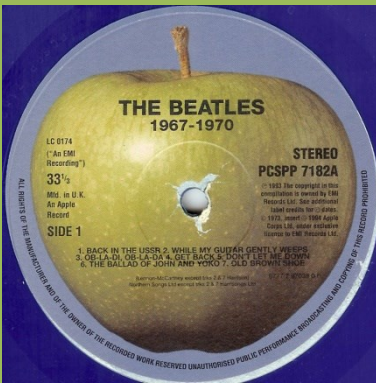

Inside picture dark blue/black

Barcode on rear cover

Printed inner sleeves

Blue vinyl EMI pressing

APPLE PCSP 718 - 1053093 (PCS 7181/7182) – THE BEATLES/1967-1970 [2-LP]

Glossy cover

Inside picture blue/black

Late 80s issue, thin records

Late 90s issue, YEX UK-matrix from analogue master (A Day In The Life with crossfade)

APPLE 0777 7 97039 0 6 (PCSPP 7181/7182) – THE BEATLES/1967-1970 [2-LP] [Blue vinyl]

Cover type 1

Cover type 2, some copies sold in German cover

Limited edition Blue Vinyl sticker on front cover, new sharp picture from original negative

Inside picture sharp B&W print

Printed inner sleeves with release number

2 sided info insert

1993 remaster matrix (A Day In The Life with clean intro)

APPLE 0777 7 97039 0 6 (PCS 7181/7182) – THE BEATLES/1967-1970 [2-LP]

New sharp picture from original negative

Inside picture sharp B&W print