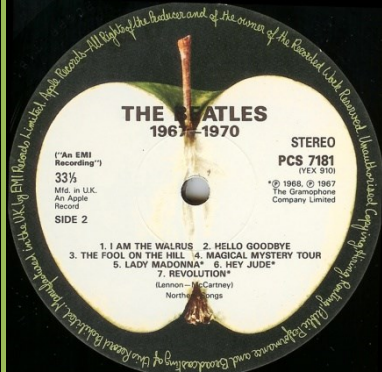

Late 80s issue, thin records

Late 90s issue, YEX UK-matrix from analogue master (A Day In The Life with crossfade)

APPLE 0777 7 97039 0 6 (PCSPP 7181/7182) – THE BEATLES/1967-1970 [2-LP] [Blue vinyl]

Cover type 1

Cover type 2, some copies sold in German cover

Limited edition Blue Vinyl sticker on front cover, new sharp picture from original negative

Inside picture sharp B&W print

Printed inner sleeves with release number

2 sided info insert

1993 remaster matrix (A Day In The Life with clean intro)

APPLE 0777 7 97039 0 6 (PCS 7181/7182) – THE BEATLES/1967-1970 [2-LP]

New sharp picture from original negative

Inside picture sharp B&W print

Printed inner sleeves with release number

Cover types:  
1) copyright print in 2 lines  
2) copyright print in 3 lines

2 sided info insert

Mid 90s issue, 1993 remaster matrix (A Day In The Life with clean intro)