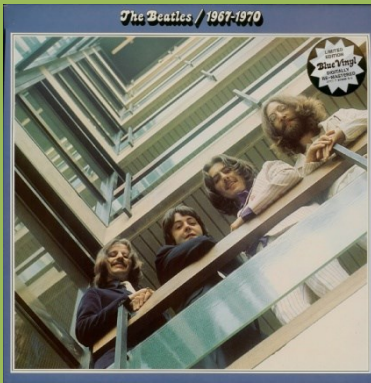

Inside picture dark blue/black

Barcode on rear cover

Printed inner sleeves

Blue vinyl EMI pressing

APPLE PCSP 718 - 1053093 (PCS 7181/7182) – THE BEATLES/1967-1970 [2-LP]

Glossy cover

Inside picture blue/black

Cover types:

- 1) G&L print on rear cover, dark blue cardboard inner sleeves without G&L print
- 2) no G&L print on rear cover, light blue cardboard inner sleeves with G&L print

Inner sleeves with release number

Late 80s issue, thin records

Late 90s issue, YEX UK-matrix from analogue master (A Day In The Life with crossfade)

APPLE 0777 7 97039 0 6 (PCSPP 7181/7182) – THE BEATLES/1967-1970 [2-LP] [Blue vinyl]

Cover type 1

Cover type 2, some copies sold in German cover

Limited edition Blue Vinyl sticker on front cover, new sharp picture from original negative

Inside picture sharp B&W print

Printed inner sleeves with release number