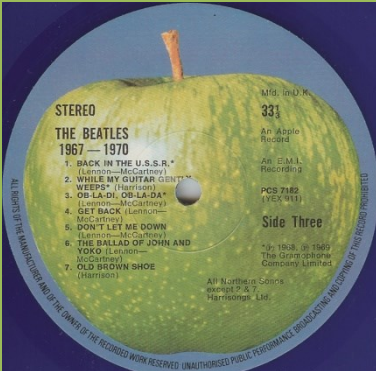

APPLE PCSP 718 (PCS 7181/7182) – THE BEATLES/1967-1970 [2-LP]

Inside picture blue/black

Cover types(all laminated):

- 1) no GEORGE MARTIN credits
- 2) GEORGE MARTIN credits printed close to right side
- 3) GEORGE MARTIN credits printed close to right side, MADE IN FRANCE sticker
- 4) GEORGE MARTIN credits printed near THE LONG AND WINDING ROAD

Matte label

Matrix YEX 909-1, 910-3, 911-3, 912-1 (machine stamped), cover type 1

French contract pressing

cover type 3

Glossy label

Matrix YEX 909-2, 910-2, 911-3, 912-1 (machine stamped), cover type 2

1978 blue vinyl Orlake export contract pressing, double pressing ring with rough textured center cover type 4

1978 blue vinyl Orlake export contract pressing, double pressing ring with rough textured center on record 2

APPLE PCSPB 718 (PCS 7181/7182) – THE BEATLES/1967-1970 [2-LP] [Blue vinyl]

On Blue Vinyl sticker on front cover

Inside picture dark blue/black

Barcode on rear cover

Printed inner sleeves

Blue vinyl EMI pressing

APPLE PCSP 718 - 1053093 (PCS 7181/7182) – THE BEATLES/1967-1970 [2-LP]

Glossy cover

Inside picture blue/black