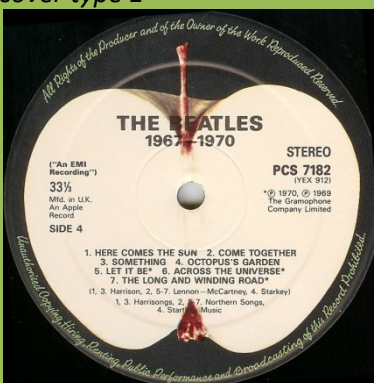

2 sided info insert

1993 remaster matrix (A Day In The Life with clean intro)

APPLE 0777 7 97039 0 6 (PCS 7181/7182) – THE BEATLES/1967-1970 [2-LP]

New sharp picture from original negative

Inside picture sharp B&W print

Printed inner sleeves with release number

Cover types:  
1) copyright print in 2 lines  
2) copyright print in 3 lines

2 sided info insert

Mid 90s issue, 1993 remaster matrix (A Day In The Life with clean intro)

cover type 1

Early 2000 issue, Dutch contract pressing, dish label 1993 remaster matrix (A Day In The Life with clean intro)

cover type 2

Early 2000 issue, Dutch contract pressing, dish label  
 1993 remaster matrix (A Day In The Life with clean intro)