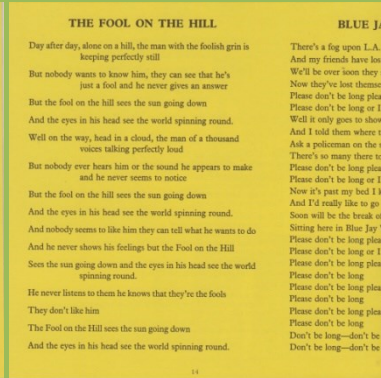

Northern Songs NCB in tall font in 2 lines on sides 3 and 4

Crossover pressing, Northern Songs NCB in 3 lines on side 1

Northern Songs NCB in wide font in 2 lines on sides 2-4

Northern Songs NCB in wide font in 2 lines on all sides

Solid center, SIUK, Northern Songs NCB in 3 lines

Disc 2 with push-out center

Solid center, SIUK on disc 1, Northern Songs NCB in 2 lines

Later issues have the lyric pages in dark yellow

Without SIUK

1 1/2 cm polo ring