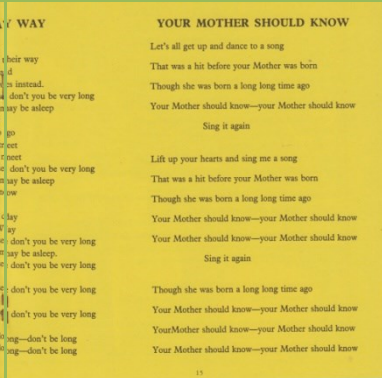

Solid center, Northern Songs NCB in 2 lines

PARLOPHONE SMMT A-1/B-1 – MAGICAL MYSTERY TOUR [Double EP]

Apple logo on inside cover

Northern Songs NCB in 3 lines

Northern Songs NCB in 3 lines on sides 1 and 2

Northern Songs NCB in tall font in 2 lines on sides 3 and 4

Crossover pressing, Northern Songs NCB in 3 lines on side 1

Northern Songs NCB in wide font in 2 lines on sides 2-4

Northern Songs NCB in wide font in 2 lines on all sides

Solid center, SIUK, Northern Songs NCB in 3 lines

Disc 2 with push-out center

Solid center, SIUK on disc 1, Northern Songs NCB in 2 lines

Later issues have the lyric pages in dark yellow

Without SIUK

1 1/2 cm polo ring