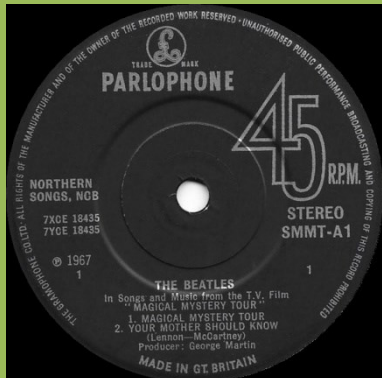

Northern Songs NCB in tall font in 2 lines on sides 3 and 4

Crossover pressing, Northern Songs NCB in 3 lines on side 1

Northern Songs NCB in wide font in 2 lines on sides 2-4

Northern Songs NCB in wide font in 2 lines on all sides

Solid center, SIUK, Northern Songs NCB in 3 lines

Disc 2 with push-out center

Solid center, SIUK on disc 1, Northern Songs NCB in 2 lines

Later issues have the lyric pages in dark yellow

Without SIUK

1 1/2 cm polo ring

2 cm polo ring

As issued in early copies of the blue Beatles EP Box

2 cm polo ring

1 1/2 cm polo ring

Mislabeled copy with Mono-label on side 4

1 1/2 cm polo ring

2 cm polo ring

2 cm polo ring

1 1/2 cm polo ring

Solid center

Dish label

Inside cover without flip backs Apple logo on inside cover

Comes with plain black inner sleeves

Jukebox Edition