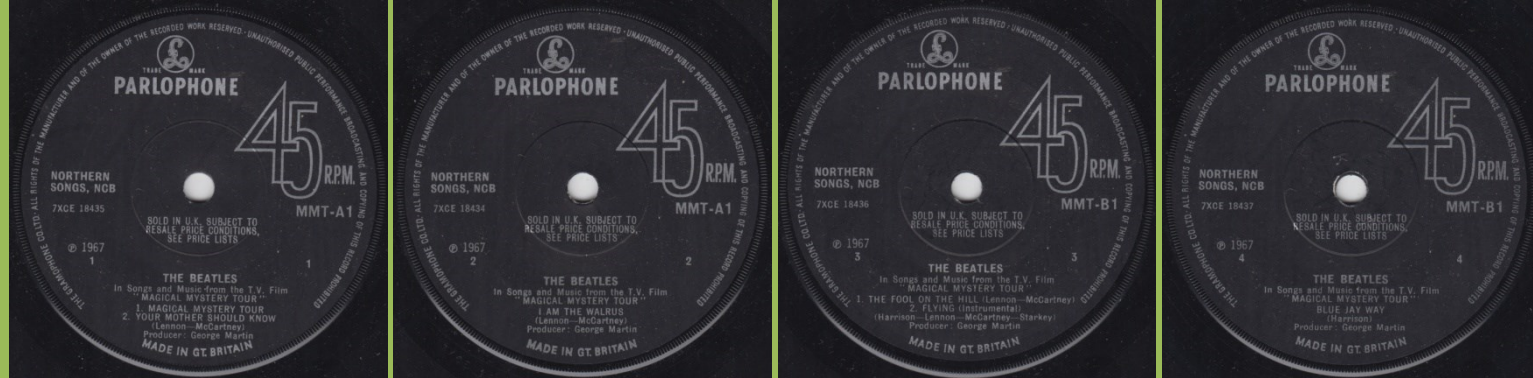

Push-out center, Northern Songs NCB in 3 lines

Push-out center, crossover pressing, Northern Songs NCB in 3 lines on sides 1-3, in 2 lines on side 4

Push-out center, Northern Songs NCB in 2 lines

Solid center, Northern Songs NCB in 3 lines

Solid center, Northern Songs NCB in 2 lines

PARLOPHONE SMMT A-1/B-1 – MAGICAL MYSTERY TOUR [Double EP]

Apple logo on inside cover

Northern Songs NCB in 3 lines

Northern Songs NCB in 3 lines on sides 1 and 2

Northern Songs NCB in tall font in 2 lines on sides 3 and 4

Crossover pressing, Northern Songs NCB in 3 lines on side 1

Northern Songs NCB in wide font in 2 lines on sides 2-4

Northern Songs NCB in wide font in 2 lines on all sides