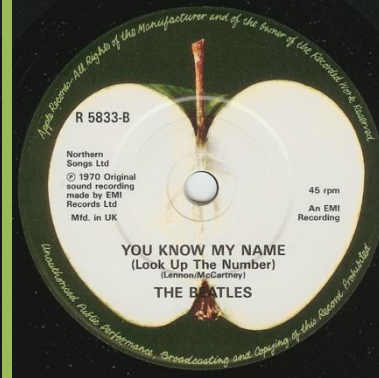

**APPLE R 5833 - LET IT BE / YOU KNOW MY NAME (LOOK UP THE NUMBER)**

Picture sleeve can be found printed on rough or smooth paper stock.

Push-out center, no pressing ring around playhole

Push-out center with pressing ring around playhole

Solid center

**Export pressing [Apple P-R 5833]**

**Reissues**

1976 Reissue

1982 Reissue

(covers can be found made of glossy or matte paper)

1990 Reissue, Glossy cover

With Bar code, small thumb tab

Thin font, solid center

Bold font, solid center

Push-out center

Jukebox issue without silver print