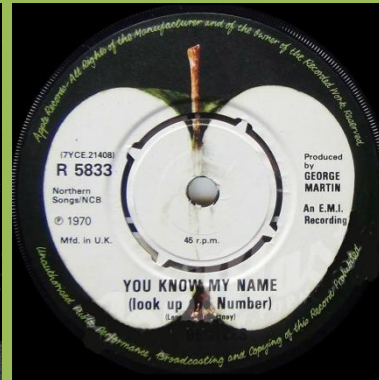

**APPLE R 5833 - LET IT BE / YOU KNOW MY NAME (LOOK UP THE NUMBER)**

Picture sleeve can be found printed on rough or smooth paper stock.

Push-out center, no pressing ring around playhole

Push-out center with pressing ring around playhole

Solid center

**Export pressing [Apple P-R 5833]**

**Reissues**

1976 Reissue

1982 Reissue

(covers can be found made of glossy or matte paper)

1990 Reissue, Glossy cover

With Bar code, small thumb tab

Thin font, solid center

Bold font, solid center

Push-out center

Jukebox issue without silver print