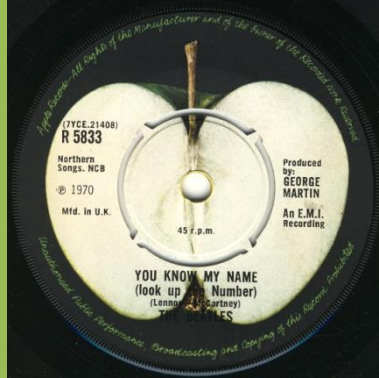

**APPLE R 5833 - LET IT BE / YOU KNOW MY NAME (LOOK UP THE NUMBER)**

Picture sleeve can be found printed on rough or smooth paper stock.

Push-out center, no pressing ring around playhole

Push-out center with pressing ring around playhole

Solid center

**Export pressing [Apple P-R 5833]**

**Reissues**

1976 Reissue

1982 Reissue

(covers can be found made of glossy or matte paper)

1990 Reissue, Glossy cover

With Bar code, small thumb tab

Thin font, solid center

Bold font, solid center

Push-out center

Jukebox issue without silver print