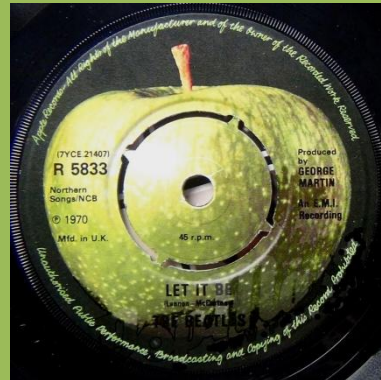

**APPLE R 5833 - LET IT BE / YOU KNOW MY NAME (LOOK UP THE NUMBER)**

Picture sleeve can be found printed on rough or smooth paper stock.

Push-out center, no pressing ring around playhole

Push-out center with pressing ring around playhole

Solid center

**Export pressing [Apple P-R 5833]**

**Reissues**

1976 Reissue

1982 Reissue

(covers can be found made of glossy or matte paper)

1990 Reissue, Glossy cover

With Bar code, small thumb tab

Thin font, solid center

Bold font, solid center

Push-out center

Jukebox issue without silver print