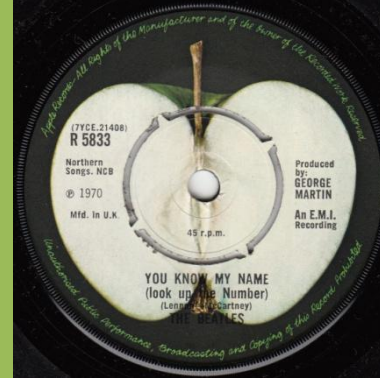

**APPLE R 5833 - LET IT BE / YOU KNOW MY NAME (LOOK UP THE NUMBER)**

Picture sleeve can be found printed on rough or smooth paper stock.

Push-out center, no pressing ring around playhole

Push-out center with pressing ring around playhole

Solid center

**Export pressing [Apple P-R 5833]**

**Reissues**

1976 Reissue

1982 Reissue

(covers can be found made of glossy or matte paper)

1990 Reissue, Glossy cover

With Bar code, small thumb tab

Thin font, solid center

Bold font, solid center

Push-out center

Jukebox issue without silver print