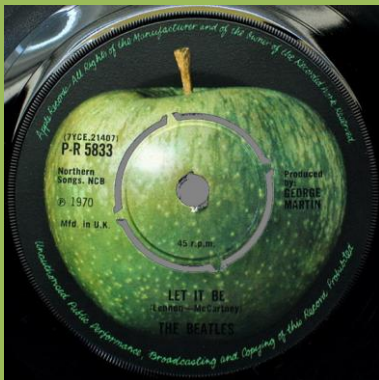

**APPLE R 5833 - LET IT BE / YOU KNOW MY NAME (LOOK UP THE NUMBER)**

Picture sleeve can be found printed on rough or smooth paper stock.

Push-out center, no pressing ring around playhole

Push-out center with pressing ring around playhole

Solid center

**Export pressing [Apple P-R 5833]**

**Reissues**

1976 Reissue

1982 Reissue

(covers can be found made of glossy or matte paper)

1990 Reissue, Glossy cover

With Bar code, small thumb tab

Thin font, solid center

Bold font, solid center

Push-out center

Jukebox issue without silver print