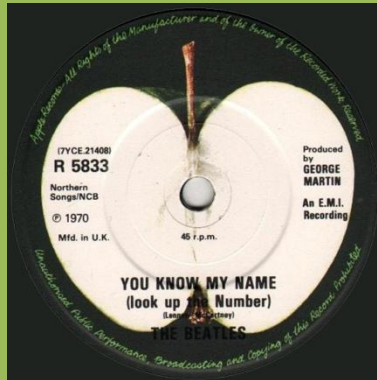

**APPLE R 5833 - LET IT BE / YOU KNOW MY NAME (LOOK UP THE NUMBER)**

Picture sleeve can be found printed on rough or smooth paper stock.

Push-out center, no pressing ring around playhole

Push-out center with pressing ring around playhole

Solid center

**Export pressing [Apple P-R 5833]**

**Reissues**

1976 Reissue

1982 Reissue

(covers can be found made of glossy or matte paper)

1990 Reissue, Glossy cover

With Bar code, small thumb tab

Thin font, solid center

Bold font, solid center

Push-out center

Jukebox issue without silver print