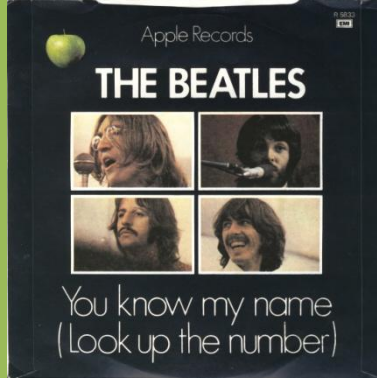

**APPLE R 5833 - LET IT BE / YOU KNOW MY NAME (LOOK UP THE NUMBER)**

Picture sleeve can be found printed on rough or smooth paper stock.

Push-out center, no pressing ring around playhole

Push-out center with pressing ring around playhole

Solid center

**Export pressing [Apple P-R 5833]**

**Reissues**

1976 Reissue

1982 Reissue

(covers can be found made of glossy or matte paper)

1990 Reissue, Glossy cover

With Bar code, small thumb tab

Thin font, solid center

Bold font, solid center

Push-out center

Jukebox issue without silver print