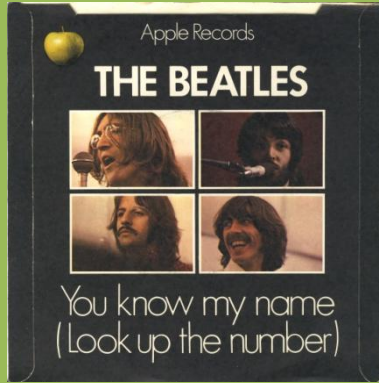

**APPLE R 5833 - LET IT BE / YOU KNOW MY NAME (LOOK UP THE NUMBER)**

Picture sleeve can be found printed on rough or smooth paper stock.

Push-out center, no pressing ring around playhole

Push-out center with pressing ring around playhole

Solid center

**Export pressing [Apple P-R 5833]**

**Reissues**

1976 Reissue

1982 Reissue

(covers can be found made of glossy or matte paper)

1990 Reissue, Glossy cover

With Bar code, small thumb tab