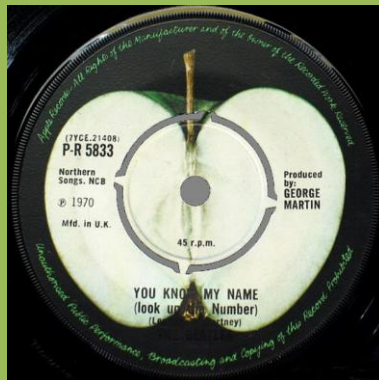

**APPLE R 5833 - LET IT BE / YOU KNOW MY NAME (LOOK UP THE NUMBER)**

Picture sleeve can be found printed on rough or smooth paper stock.

Push-out center, no pressing ring around playhole

Push-out center with pressing ring around playhole

Solid center

**Export pressing [Apple P-R 5833]**

**Reissues**

1976 Reissue

1982 Reissue

(covers can be found made of glossy or matte paper)

1990 Reissue, Glossy cover

With Bar code, small thumb tab

Thin font, solid center

Bold font, solid center

Push-out center

Jukebox issue without silver print