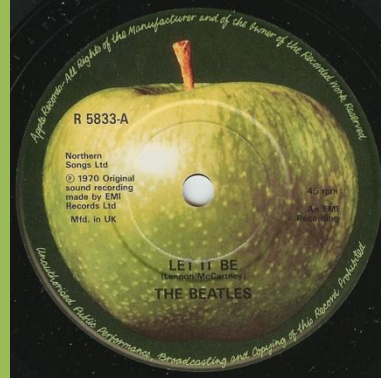

**APPLE R 5833 - LET IT BE / YOU KNOW MY NAME (LOOK UP THE NUMBER)**

Picture sleeve can be found printed on rough or smooth paper stock.

Push-out center, no pressing ring around playhole

Push-out center with pressing ring around playhole

Solid center

**Export pressing [Apple P-R 5833]**

**Reissues**

1976 Reissue

1982 Reissue

(covers can be found made of glossy or matte paper)

1990 Reissue, Glossy cover

With Bar code, small thumb tab

Thin font, solid center

Bold font, solid center

Push-out center

Jukebox issue without silver print