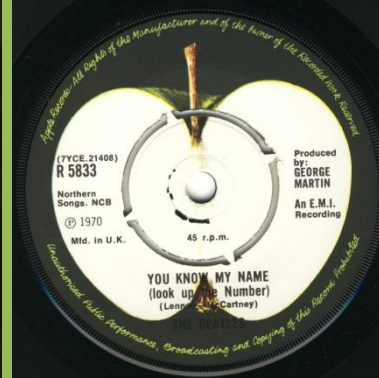

**APPLE R 5833 - LET IT BE / YOU KNOW MY NAME (LOOK UP THE NUMBER)**

Picture sleeve can be found printed on rough or smooth paper stock.

Push-out center, no pressing ring around playhole

Push-out center with pressing ring around playhole

Solid center

**Export pressing [Apple P-R 5833]**

**Reissues**

1976 Reissue

1982 Reissue

(covers can be found made of glossy or matte paper)

1990 Reissue, Glossy cover

With Bar code, small thumb tab

Thin font, solid center

Bold font, solid center

Push-out center

Jukebox issue without silver print