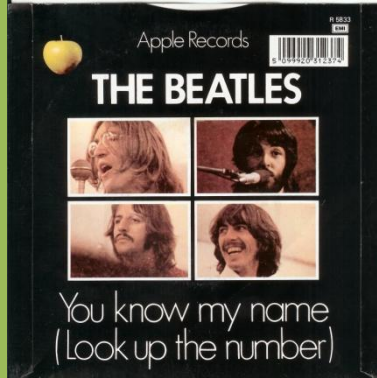

**APPLE R 5833 - LET IT BE / YOU KNOW MY NAME (LOOK UP THE NUMBER)**

Picture sleeve can be found printed on rough or smooth paper stock.

Push-out center, no pressing ring around playhole

Push-out center with pressing ring around playhole

Solid center

**Export pressing [Apple P-R 5833]**

**Reissues**

1976 Reissue

1982 Reissue

(covers can be found made of glossy or matte paper)

1990 Reissue, Glossy cover

With Bar code, small thumb tab

Thin font, solid center

Bold font, solid center

Push-out center

Jukebox issue without silver print