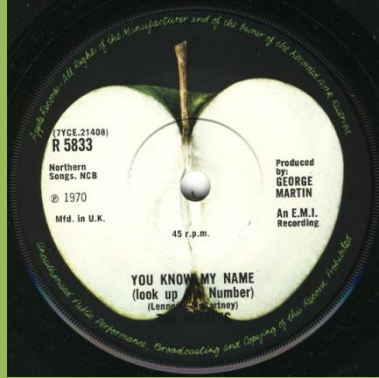

**APPLE R 5833 - LET IT BE / YOU KNOW MY NAME (LOOK UP THE NUMBER)**

Picture sleeve can be found printed on rough or smooth paper stock.

Push-out center, no pressing ring around playhole

Push-out center with pressing ring around playhole

Solid center

**Export pressing [Apple P-R 5833]**

**Reissues**

1976 Reissue

1982 Reissue

(covers can be found made of glossy or matte paper)

1990 Reissue, Glossy cover

With Bar code, small thumb tab