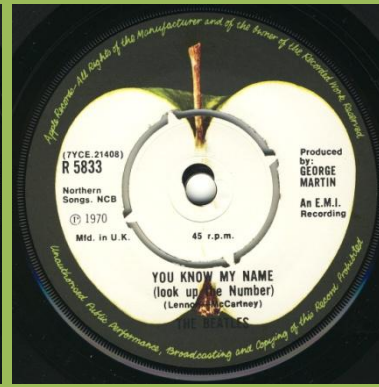

**APPLE R 5833 - LET IT BE / YOU KNOW MY NAME (LOOK UP THE NUMBER)**

Picture sleeve can be found printed on rough or smooth paper stock.

Push-out center, no pressing ring around playhole

Push-out center with pressing ring around playhole

Solid center

**Export pressing [Apple P-R 5833]**

**Reissues**

1976 Reissue

1982 Reissue

(covers can be found made of glossy or matte paper)

1990 Reissue, Glossy cover

With Bar code, small thumb tab

Thin font, solid center

Bold font, solid center

Push-out center

Jukebox issue without silver print