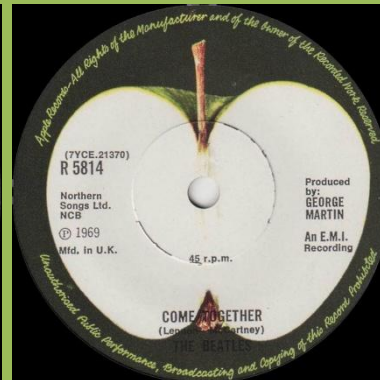

APPLE R 5814 - SOMETHING / COME TOGETHER

Push-out center

Wide spacing below R 5814,
 @ 1969 starts under N in NCB

@ 1969 starts under C in NCB

Small extra ring around center on B-Side,
 Narrow spacing below R 5814

Extra (large) ring on push-out center on both labels
 "4" in R 5814 placed under spacing between "1" and "3" from 7YCE.21369

Extra (large) ring on push-out center on both labels,
 "4" in R 5814 placed under "1" from 7YCE.21369

Solid center

Reissues

1976 Reissue

1982 Reissue, Matte cover

No Bar code, wide thumb tab

Glossy cover

With Bar code, narrow thumb tab

Push-out center

Solid center

Deep ring around center