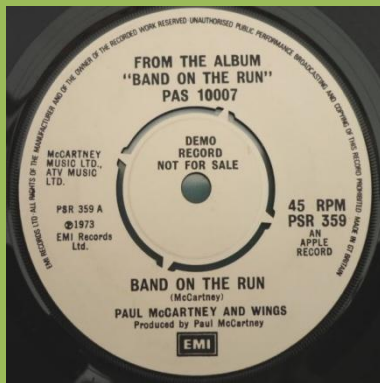

Push-out center,  
15 mm. polo ring

20 mm. polo ring

A-side without green color (misprint?)

French pressing for UK, solid center

**EMI PSR 359 - BAND ON THE RUN / LET ME ROLL IT**

Demo, with An Apple Record print