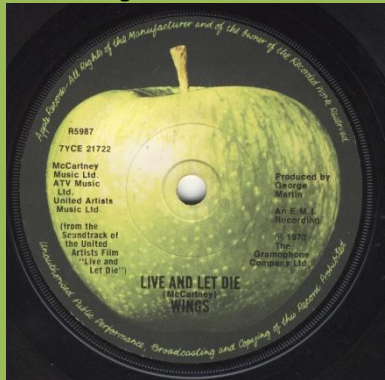

APPLE R 5985 - MY LOVE / THE MESS

Demo

Paul McCartney & Wings, push-out center

Paul McCartney & Wings, solid center, extra pressing ring

Paul McCartney & Wings, solid center, no extra pressing ring

McCartney's Wings

Without An Apple Record print

Solid center, EMI Southall pressing

Push-out center, EMI Southall pressing

APPLE R 5987 - LIVE AND LET DIE / I LIE AROUND

Center ring 2 cm

Center ring 1 1/2 cm

Center ring 1 1/2 cm

Center ring 2 cm

Decca contract pressing, push-out center

Decca contract pressing, solid center,  
raised polo ring on both sides

Decca contract pressing, solid center,  
raised polo ring on B-side only

**APPLE R 5993 - HELEN WHEELS / COUNTRY DREAMER**