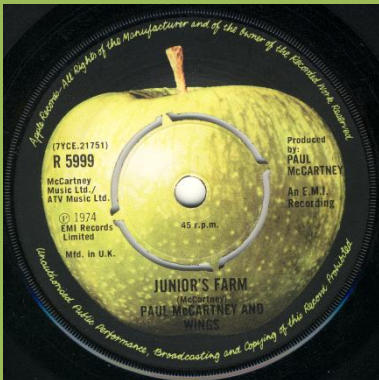

**EMI R 5997 - BAND ON THE RUN [Edit 3:50] / BAND ON THE RUN [Full Version 5:09]**

Demo, with An Apple Record print

**APPLE R 5997 - BAND ON THE RUN / ZOO GANG**

Push-out center

German style labels, Solid center, Made in U.K. print

Solid center, Made in Germany, © 1974 starts under "V" © 1974 starts under "V" in ATV in ATV

APPLE R 5999 - JUNIOR'S FARM [Edited version] / JUNIOR'S FARM [Full version]

Demo

**APPLE R 5999 - SALLY G / JUNIOR'S FARM**

Demo

**APPLE R 5999 - JUNIOR'S FARM / SALLY G**

Push-out center,  
20 mm. polo ring

15 mm. polo ring

Push-out center,  
15 mm. polo ring

20 mm. polo ring

Contract pressing (handwritten matrix number in dead wax), solid center, translucent vinyl