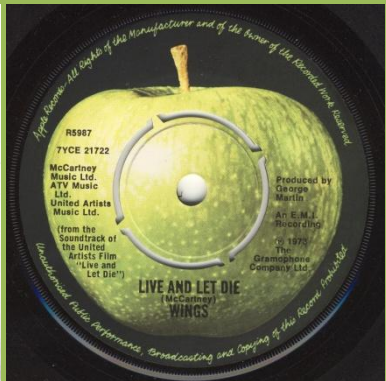

Demo

McCartney Music Limited Northern Songs Ltd.

McCartney Music Limited ATV Music

Decca contract Pressing

MPL credit, solid center

MPL credit, push-out center

Solid center, black labels, EMI Southall pressing

APPLE R 5985 - MY LOVE / THE MESS

Demo

Paul McCartney & Wings, push-out center

Paul McCartney & Wings, solid center, extra pressing ring

Paul McCartney & Wings, solid center, no extra pressing ring

McCartney's Wings

Without An Apple Record print

Solid center, EMI Southall pressing

Push-out center, EMI Southall pressing

APPLE R 5987 - LIVE AND LET DIE / I LIE AROUND

Center ring 2 cm

Center ring 1 1/2 cm

Center ring 1 1/2 cm