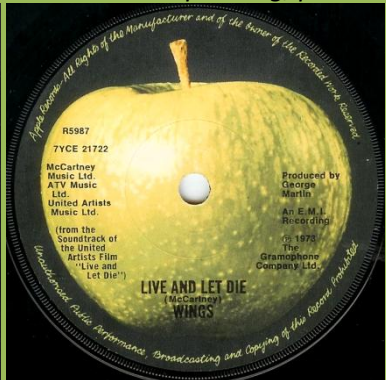

APPLE R 5985 - MY LOVE / THE MESS

Demo

Paul McCartney & Wings, push-out center

Paul McCartney & Wings, solid center, extra pressing ring

Paul McCartney & Wings, solid center, no extra pressing ring

McCartney's Wings

Without An Apple Record print

Solid center, EMI Southall pressing

Push-out center, EMI Southall pressing

APPLE R 5987 - LIVE AND LET DIE / I LIE AROUND

Center ring 2 cm

Center ring 1 1/2 cm

Center ring 1 1/2 cm

Center ring 2 cm

Decca contract pressing, push-out center

Decca contract pressing, solid center,  
raised polo ring on both sides

Decca contract pressing, solid center,  
raised polo ring on B-side only

**APPLE R 5993 - HELEN WHEELS / COUNTRY DREAMER**