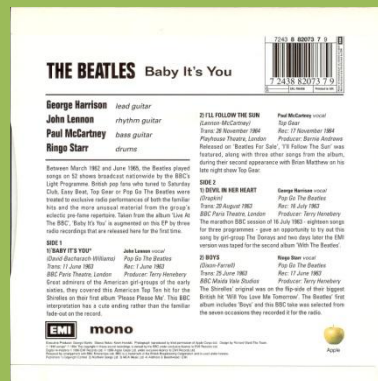

**APPLE 7243 8 82073 7 9 - EP: "BABY IT'S YOU":  
BABY IT'S YOU - I'LL FOLLOW THE SUN / DEVIL IN HER HEART - BOYS**

With PM number on back

No PM number on back

Jukebox Edition