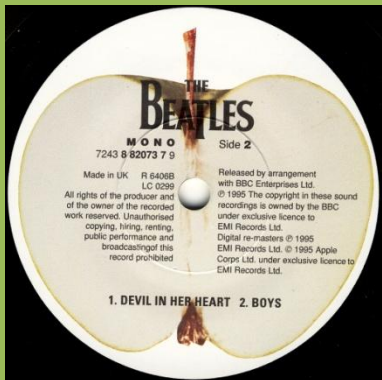

**APPLE 7243 8 82073 7 9 - EP: "BABY IT'S YOU":  
BABY IT'S YOU - I'LL FOLLOW THE SUN / DEVIL IN HER HEART - BOYS**

With PM number on back

No PM number on back

Jukebox Edition