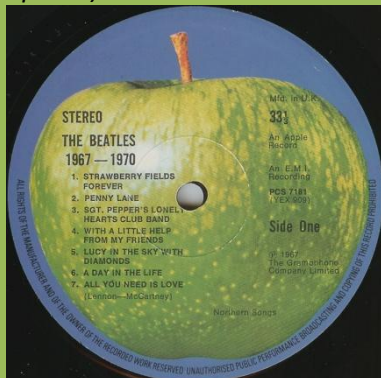

**APPLE PCSP 718 (PCS 7181/7182) – THE BEATLES/1967-1970 [2-LP]**

Inside picture blue/black

Cover types(all laminated):

- 1) no G.M. credits
- 2) G.M. credits printed close to right side
- 3) G.M. credits printed close to right side, MADE IN FRANCE sticker
- 4) G.M. credits printed near THE LONG AND WINDING ROAD

Inner sleeves (Earliest copies are angled cut at the top only, from around 1974 they can be cut on the bottom too, sometimes only on one bottom corner, sometimes both, so all four corners. From around 1975 the cut is rounded and after 1980 they are totally square.)

Matte label

Matrix YEX 909-1, 910-3, 911-3, 912-1 (machine stamped), cover type 1

French contract pressing

cover type 3

Glossy label

Matrix YEX 909-2, 910-2, 911-3, 912-1 (machine stamped), cover type 2

1978 blue vinyl export contract pressing, double pressing ring with rough textured center

cover type 4

APPLE PCSPB 718 (PCS 7181/7182) – THE BEATLES/1967-1970 [2-LP] [Blue vinyl]

"On Blue Vinyl" sticker on front cover

Inside picture dark blue/black

Printed inner sleeves

Blue vinyl EMI pressing

**APPLE PCSP 718 - 1053093 (PCS 7181/7182) – THE BEATLES/1967-1970 [2-LP]**