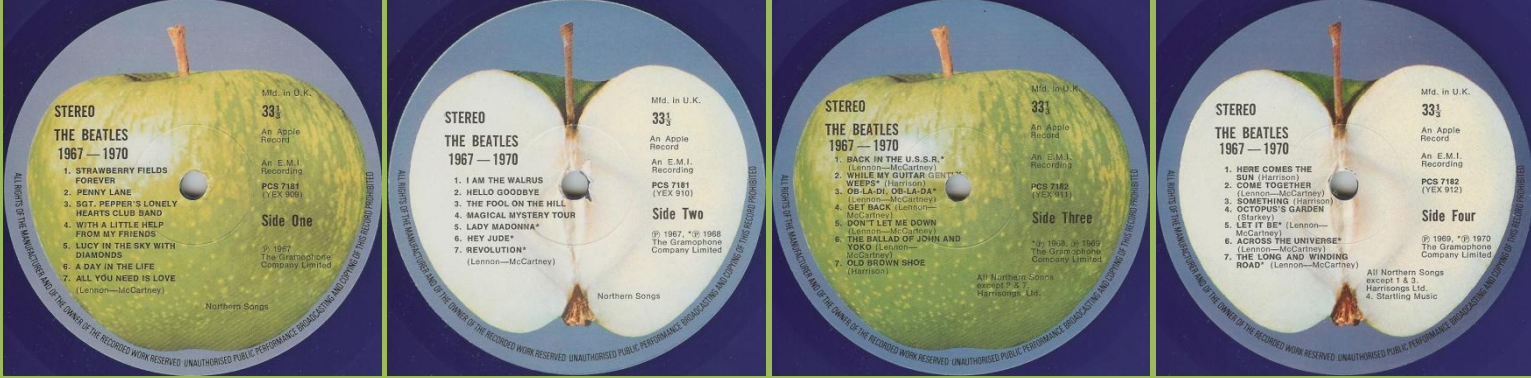

Matte label

Matrix YEX 909-1, 910-3, 911-3, 912-1 (machine stamped), cover type 1

French contract pressing

cover type 3

Glossy label

Matrix YEX 909-2, 910-2, 911-3, 912-1 (machine stamped), cover type 2

1978 blue vinyl export contract pressing, double pressing ring with rough textured center

cover type 4

APPLE PCSPB 718 (PCS 7181/7182) – THE BEATLES/1967-1970 [2-LP] [Blue vinyl]

"On Blue Vinyl" sticker on front cover

Inside picture dark blue/black

Printed inner sleeves

Blue vinyl EMI pressing

**APPLE PCSP 718 - 1053093 (PCS 7181/7182) – THE BEATLES/1967-1970 [2-LP]**

Glossy cover

Cover types:

1) G&L print on backcover, dark blue cardboard innersleeves without G&L print

2) no G&L print on backcover, light blue cardboard innersleeves with G&L print

Inside picture blue/black

Bar code on back cover

Inner sleeves with release-number

Late 80s issue, thin records

Cover type 1

Late 90s issue, YEX UK-matrix from analogue master (A DAY IN THE LIFE with crossfade)

Cover type 2, some copies sold in German cover