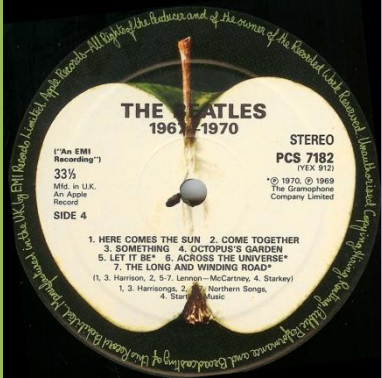

cover type 4

APPLE PCSPB 718 (PCS 7181/7182) – THE BEATLES/1967-1970 [2-LP] [Blue vinyl]

"On Blue Vinyl" sticker on front cover

Inside picture dark blue/black

Printed inner sleeves

Blue vinyl EMI pressing

**APPLE PCSP 718 - 1053093 (PCS 7181/7182) – THE BEATLES/1967-1970 [2-LP]**

APPLE 0777 7 97039 0 6 (PCSPP 7181/7182) – THE BEATLES/1967-1970 [2-LP] [Blue vinyl]

Limited edition sticker on front cover, new sharp picture from original negative

Inside picture sharp B&W print

Printed inner sleeves with release number

Printed inner sleeves with release number

Cover types:  
 1) copyright print in 2 lines  
 2) copyright print in 3 lines

2 sided info sheet

Mid 90s issue, 1993 remaster matrix (A Day In The Life with clean intro)

cover type 1

Early 2000 issue, Dutch contract pressing, dish label  
 1993 remaster matrix (A Day In The Life with clean intro)

cover type 2

Early 2000 issue, Dutch contract pressing, dish label  
 1993 remaster matrix (A Day In The Life with clean intro)