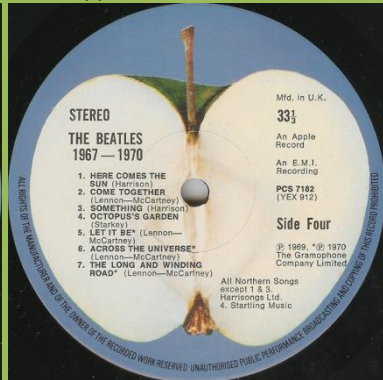

Inner sleeves (Earliest copies are angled cut at the top only, from around 1974 they can be cut on the bottom too, sometimes only on one bottom corner, sometimes both, so all four corners. From around 1975 the cut is rounded and after 1980 they are totally square.)

Matte label

Matrix YEX 909-1, 910-3, 911-3, 912-1 (machine stamped), cover type 1

French contract pressing

cover type 3

Glossy label

Matrix YEX 909-2, 910-2, 911-3, 912-1 (machine stamped), cover type 2

1978 blue vinyl export contract pressing, double pressing ring with rough textured center

cover type 4

APPLE PCSPB 718 (PCS 7181/7182) – THE BEATLES/1967-1970 [2-LP] [Blue vinyl]

"On Blue Vinyl" sticker on front cover

Inside picture dark blue/black

Printed inner sleeves

Blue vinyl EMI pressing

**APPLE PCSP 718 - 1053093 (PCS 7181/7182) – THE BEATLES/1967-1970 [2-LP]**

Glossy cover

Cover types:

1) G&L print on backcover, dark blue cardboard innersleeves without G&L print

2) no G&L print on backcover, light blue cardboard innersleeves with G&L print

Inside picture blue/black