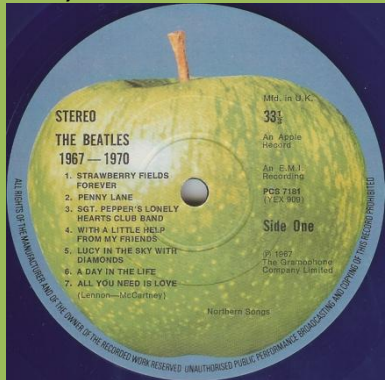

Inner sleeves (Earliest copies are angled cut at the top only, from around 1974 they can be cut on the bottom too, sometimes only on one bottom corner, sometimes both, so all four corners. From around 1975 the cut is rounded and after 1980 they are totally square.)

Matte label

Matrix YEX 909-1, 910-3, 911-3, 912-1 (machine stamped), cover type 1

French contract pressing

cover type 3

Glossy label

Matrix YEX 909-2, 910-2, 911-3, 912-1 (machine stamped), cover type 2

1978 blue vinyl export contract pressing, double pressing ring with rough textured center

cover type 4

APPLE PCSPB 718 (PCS 7181/7182) – THE BEATLES/1967-1970 [2-LP] [Blue vinyl]

"On Blue Vinyl" sticker on front cover

Inside picture dark blue/black

Printed inner sleeves

Blue vinyl EMI pressing

**APPLE PCSP 718 - 1053093 (PCS 7181/7182) – THE BEATLES/1967-1970 [2-LP]**

Glossy cover

Cover types:

1) G&L print on backcover, dark blue cardboard innersleeves without G&L print

2) no G&L print on backcover, light blue cardboard innersleeves with G&L print

Inside picture blue/black