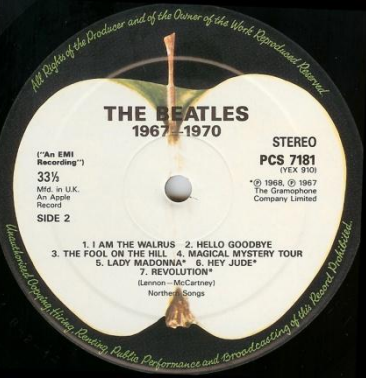

cover type 4

APPLE PCSPB 718 (PCS 7181/7182) – THE BEATLES/1967-1970 [2-LP] [Blue vinyl]

"On Blue Vinyl" sticker on front cover

Inside picture dark blue/black

Printed inner sleeves

Blue vinyl EMI pressing

**APPLE PCSP 718 - 1053093 (PCS 7181/7182) – THE BEATLES/1967-1970 [2-LP]**

APPLE 0777 7 97039 0 6 (PCSPP 7181/7182) – THE BEATLES/1967-1970 [2-LP] [Blue vinyl]

Limited edition sticker on front cover, new sharp picture from original negative

Inside picture sharp B&W print

Printed inner sleeves with release number

Printed inner sleeves with release number

Cover types:  
 1) copyright print in 2 lines  
 2) copyright print in 3 lines

2 sided info sheet

Mid 90s issue, 1993 remaster matrix (A Day In The Life with clean intro)

cover type 1

Early 2000 issue, Dutch contract pressing, dish label  
 1993 remaster matrix (A Day In The Life with clean intro)

cover type 2

Early 2000 issue, Dutch contract pressing, dish label  
 1993 remaster matrix (A Day In The Life with clean intro)