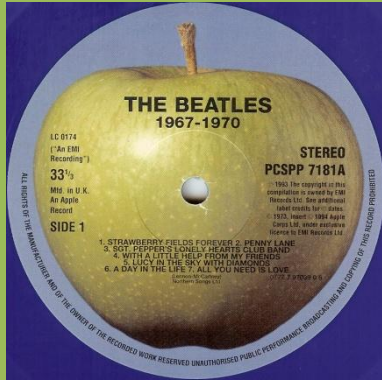

cover type 4

APPLE PCSPB 718 (PCS 7181/7182) – THE BEATLES/1967-1970 [2-LP] [Blue vinyl]

"On Blue Vinyl" sticker on front cover

Inside picture dark blue/black

Printed inner sleeves

Blue vinyl EMI pressing

**APPLE PCSP 718 - 1053093 (PCS 7181/7182) – THE BEATLES/1967-1970 [2-LP]**

Bar code on back cover

Inner sleeves with release-number

Late 80s issue, thin records

Cover type 1

Late 90s issue, YEX UK-matrix from analogue master (A DAY IN THE LIFE with crossfade)

Cover type 2, some copies sold in German cover

APPLE 0777 7 97039 0 6 (PCSPP 7181/7182) – THE BEATLES/1967-1970 [2-LP] [Blue vinyl]

Limited edition sticker on front cover, new sharp picture from original negative

Inside picture sharp B&W print

Printed inner sleeves with release number

2 sided info sheet

1993 remaster matrix (A Day In The Life with clean intro)

APPLE 0777 7 97039 0 6 (PCS 7181/7182) – THE BEATLES/1967-1970 [2-LP]

New sharp picture from original negative

Inside picture sharp B&W print