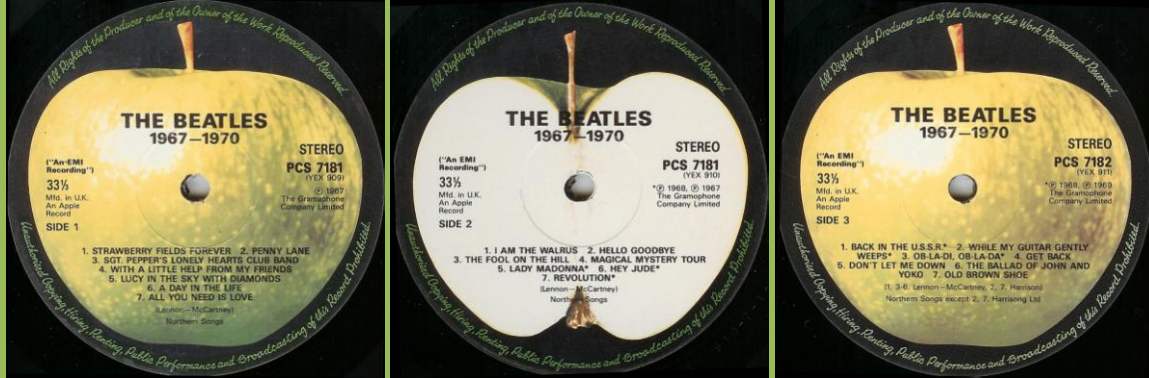

cover type 4

APPLE PCSPB 718 (PCS 7181/7182) – THE BEATLES/1967-1970 [2-LP] [Blue vinyl]

"On Blue Vinyl" sticker on front cover

Inside picture dark blue/black

Printed inner sleeves

Blue vinyl EMI pressing

**APPLE PCSP 718 - 1053093 (PCS 7181/7182) – THE BEATLES/1967-1970 [2-LP]**

Glossy cover

Cover types:

1) G&L print on backcover, dark blue cardboard innersleeves without G&L print

2) no G&L print on backcover, light blue cardboard innersleeves with G&L print

Inside picture blue/black

Bar code on back cover

Inner sleeves with release-number

Late 80s issue, thin records

Cover type 1

Late 90s issue, YEX UK-matrix from analogue master (A DAY IN THE LIFE with crossfade)

Cover type 2, some copies sold in German cover

APPLE 0777 7 97039 0 6 (PCSPP 7181/7182) – THE BEATLES/1967-1970 [2-LP] [Blue vinyl]

Limited edition sticker on front cover, new sharp picture from original negative

Inside picture sharp B&W print

Printed inner sleeves with release number