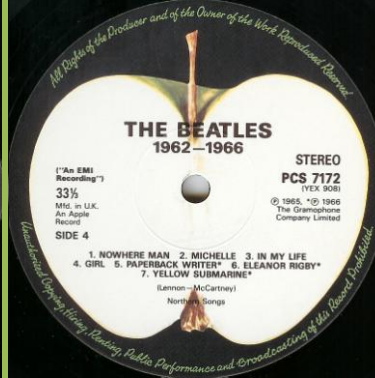

Double pressing ring on rough textured center

cover type 3

APPLE PCSPR 717 (PCS 7171/7172) – THE BEATLES/1962-1966 [2-LP] Red vinyl

"On Red Vinyl" sticker on front cover

Inside picture very dark

Printed inners

Red vinyl EMI pressing

APPLE 0777 7 97036 0 9 (PCSP 7171/7172) – THE BEATLES/1962-1966 [2-LP] Red vinyl

Limited edition sticker on frontcover

Inside picture sharp B&W pic

New sharp picture from original negative

Inner sleeves with release number

2 sided info sheet

1993 remaster matrix (From Me To You in mono)

APPLE PCSP 717 - 1053073 (PCS 7171/7172) – THE BEATLES/1962-1966 [2-LP]

Late 90s issue, glossy cover

Inside picture red/brown

Bar code on back cover

Inner sleeves with release number

YEX UK-matrix from analogue master (From Me To You in stereo)

Some copies sold in German cover

APPLE 0777 7 97036 0 9 (PCS 7171/7172) – THE BEATLES/1962-1966 [2-LP]