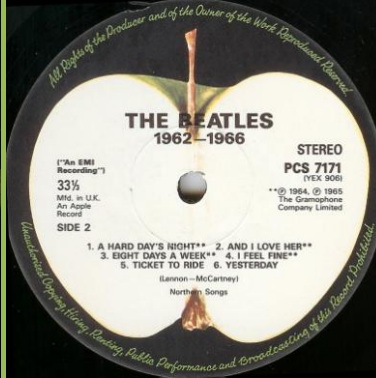

Double pressing ring on rough textured center

cover type 3

APPLE PCSPR 717 (PCS 7171/7172) – THE BEATLES/1962-1966 [2-LP] Red vinyl

"On Red Vinyl" sticker on front cover

Inside picture very dark

Printed inners

Red vinyl EMI pressing

APPLE 0777 7 97036 0 9 (PCSP 7171/7172) – THE BEATLES/1962-1966 [2-LP] Red vinyl

Limited edition sticker on frontcover

Inside picture sharp B&W pic

New sharp picture from original negative

Inner sleeves with release number

2 sided info sheet

1993 remaster matrix (From Me To You in mono)

APPLE PCSP 717 - 1053073 (PCS 7171/7172) – THE BEATLES/1962-1966 [2-LP]

Late 90s issue, glossy cover

Inside picture red/brown

Bar code on back cover

Inner sleeves with release number

YEX UK-matrix from analogue master (From Me To You in stereo)

Some copies sold in German cover

APPLE 0777 7 97036 0 9 (PCS 7171/7172) – THE BEATLES/1962-1966 [2-LP]