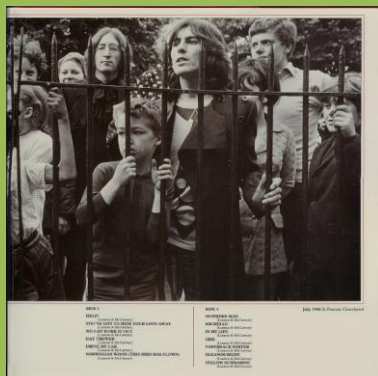

Double pressing ring on rough textured center

cover type 3

APPLE PCSPR 717 (PCS 7171/7172) – THE BEATLES/1962-1966 [2-LP] Red vinyl

"On Red Vinyl" sticker on front cover

Inside picture very dark

Printed inners

Red vinyl EMI pressing

APPLE 0777 7 97036 0 9 (PCSP 7171/7172) – THE BEATLES/1962-1966 [2-LP] Red vinyl

Limited edition sticker on frontcover

Inside picture sharp B&W pic

New sharp picture from original negative

Inner sleeves with release number

2 sided info sheet

1993 remaster matrix (From Me To You in mono)

APPLE PCSP 717 - 1053073 (PCS 7171/7172) – THE BEATLES/1962-1966 [2-LP]

Late 90s issue, glossy cover

Inside picture red/brown