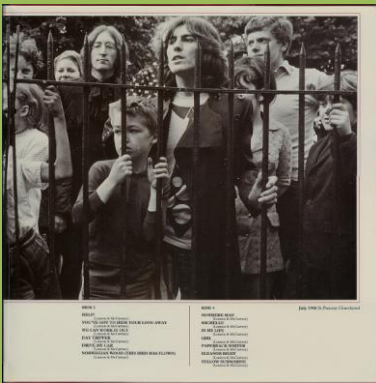

Red vinyl EMI pressing

APPLE 0777 7 97036 0 9 (PCSP 7171/7172) – THE BEATLES/1962-1966 [2-LP] Red vinyl

Limited edition sticker on frontcover

Inside picture sharp B&W pic

New sharp picture from original negative

Inner sleeves with release number

2 sided info sheet

1993 remaster matrix (From Me To You in mono)

APPLE PCSP 717 - 1053073 (PCS 7171/7172) – THE BEATLES/1962-1966 [2-LP]

Late 90s issue, glossy cover

Inside picture red/brown

Bar code on back cover

Inner sleeves with release number

YEX UK-matrix from analogue master (From Me To You in stereo)

Some copies sold in German cover

APPLE 0777 7 97036 0 9 (PCS 7171/7172) – THE BEATLES/1962-1966 [2-LP]

Inside picture sharp B&W pic

New sharp picture from original negative

Inner sleeves with release number

Cover types:

1) copyright print in 2 lines

2) copyright print in 3 lines

2 sided info sheet

Mid 90s issue, 1993 remaster matrix (From Me To You in mono)