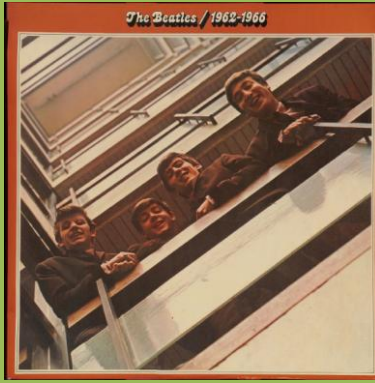

APPLE PCSP 717 (PCS 7171/7172) – THE BEATLES/1962-1966 [2-LP]

Inside picture red/brown

Cover types(all laminated):

- 1) no G.M. credits
- 2) G.M. credits aligned with (Lennon & McCartney)
- 3) G.M. credits aligned with YELLOW SUBMARINE
- 4) G.M. credits aligned with (Lennon & McCartney), MADE IN FRANCE sticker

Inner sleeves (Earliest copies are angled cut at the top only, from around 1974 they can be cut on the bottom too, sometimes only on one bottom corner, sometimes both, so all four corners. From around 1975 the cut is rounded and after 1980 they are totally square.)

Matte label with slightly raised edge, Matrix YEX 905-1, 906-1, 907-3, 908-1 (machine stamped), cover type 1

Pye contract press on translucent violet vinyl, matte label with raised edge

Matrix YEX 905-2, 906-2 (machine stamped), YEX 907-4, 908-2 (hand etched), cover type 1

Double pressing ring on rough textured center

cover type 3

APPLE PCSPR 717 (PCS 7171/7172) – THE BEATLES/1962-1966 [2-LP] Red vinyl

"On Red Vinyl" sticker on front cover

Inside picture very dark

Printed inners