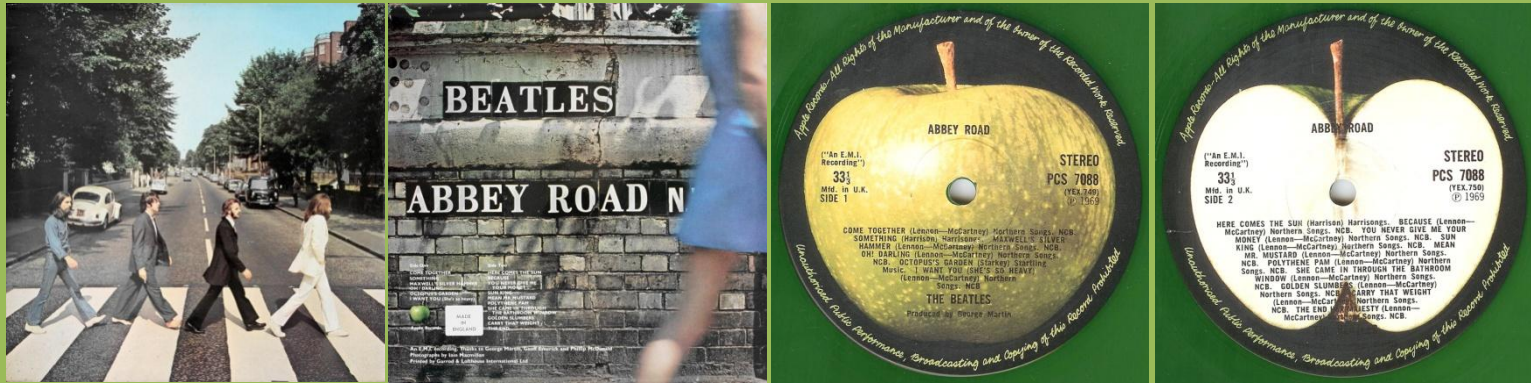

1979 Green vinyl issue

Laminated cover with Made In England sticker on back