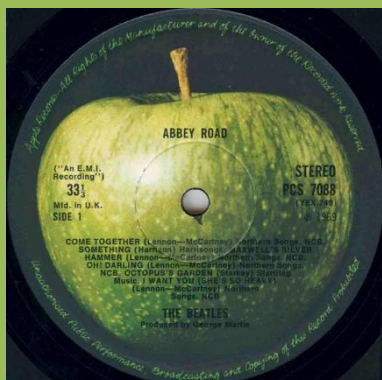

Side 1 & 2 aligned to the **right** of Mfd. In UK print

Side 1 & 2 aligned to the **left** of Mfd. In UK print

Extra pressing ring around playhole, Side 1 & 2 aligned to the **right** of Mfd. In UK print

M in McCartney starts under 1st E in Here Comes The Sun, PCS 7088 under @ 1969, Side 2 over 33 1/3

M in McCartney starts under 1st E in Here Comes The Sun, right hand credits placed correctly

Original Apple Version #2 (Small 33 1/3, Small @) (with "Her Majesty" print)

Small spacing under Side 2

Wide spacing under Side 2

Original Apple Version #3 (Large 33 1/3, Small @) (with "Her Majesty" print)

33 1/3 aligned center on A-Side only

33 1/3 aligned center on B-Side only

33 1/3 aligned center on both sides