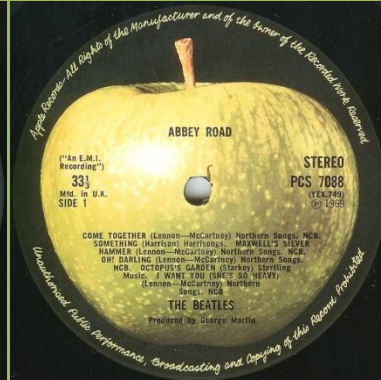

33 1/3 aligned left on both sides, incomplete (YEX.7 print)

Original Apple Version #4 (Large 33 1/3, Large @) (with "Her Majesty" print)

33 1/3 aligned center on both sides, "M" in McCartney starts under "r" in "Here Comes The Sun"

33 1/3 aligned center on both sides, "M" in McCartney starts under first "e" in "Here Comes The Sun"

Cross-over versions of variations #1-#4

Large 33 1/3, small ©

Small 33 1/3, small ©

Small 33 1/3, small ©

Large 33 1/3, large ©

Type 2 labels - (lighter Apple, either printed on matte or glossy paper)

Circa 1972 matte labels

Circa 1973 reissue, glossy labels

French contract pressings

Laminated cover with Made In France sticker on back