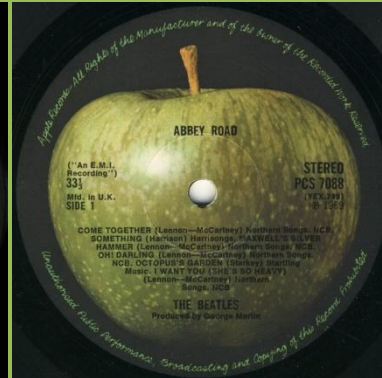

Extra pressing ring around playhole, Side 1 & 2 aligned to the **right** of Mfd. In UK print

M in McCartney starts under 1st E in Here Comes The Sun, PCS 7088 under @ 1969, Side 2 over 33 1/3