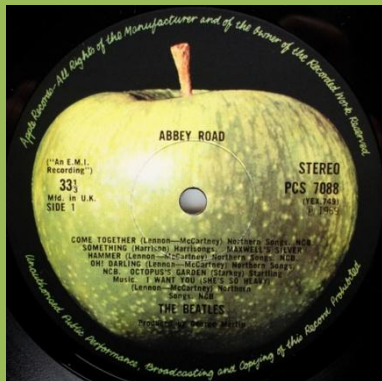

Post-1980 Reissues

Non-laminated glossy cover

Cover types:

- 1) glossy cover without bar code, G&L-print
- 2) glossy cover with bar code, G&L-print
- 3) glossy cover with bar code and DMM, no G&L-print
- 4) glossy cover with bar code and DMM, no G&L-print, additional Apple Corps print

Cover type 1 & 2 records also come in blue box (BC-13)

Cover type 2 & 3 records also come in 'bread bin' box

Early 1980s issue with dark green Apple and red stalk, cover type 1

Circa 1983 reissue, full circle perimeter wording in non-italics, dark green Apple labels, Mfd. In UK print, analogue pressings, cover types 1 & 2