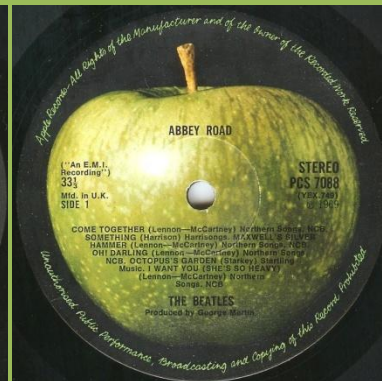

APPLE PCS 7088 - ABBEY ROAD

Cover with cropped pictures on front and back, mistakenly called "non-aligned Apple logo"; in fact the text is layered differently over the picture. Came with very early copies

Cover with uncropped pictures

Original Apple Version #1 (Small 33 1/3, Small @) (without "Her Majesty" print)

Side 1 aligned with Mfd. In UK print, Side 2 aligned to the **right** of Mfd. In UK print

Side 1 & 2 aligned with Mfd. In UK print