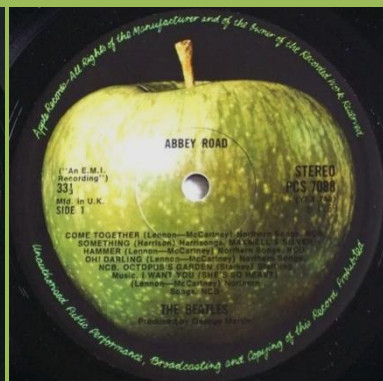

Cover with uncropped pictures

Original Apple Version #1 (Small 33 1/3, Small @) (without "Her Majesty" print)

Side 1 aligned with Mfd. In UK print, Side 2 aligned to the **right** of Mfd. In UK print

Side 1 & 2 aligned with Mfd. In UK print

Side 1 & 2 aligned to the **right** of Mfd. In UK print

Side 1 & 2 aligned to the **left** of Mfd. In UK print

Extra pressing ring around playhole, Side 1 & 2 aligned to the **right** of Mfd. In UK print

M in McCartney starts under 1st E in Here Comes The Sun, PCS 7088 under @ 1969, Side 2 over 33 1/3

M in McCartney starts under 1st E in Here Comes The Sun, right hand credits placed correctly

Original Apple Version #2 (Small 33 1/3, Small @) (with "Her Majesty" print)