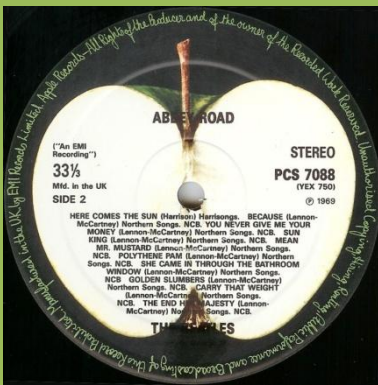

Post-2000 Dutch 'dish label' cross-over (A-label old style, B-label new style perimeter print), cover type 4