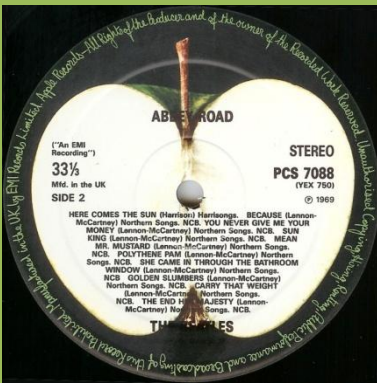

Post-1993 Red vinyl (probably 2 copies exist)

Mid-1990s reissue

Cover type 4

Post-2000 Dutch 'dish label', old style perimeter print, cover type 4

Post-2000 Dutch 'dish label' cross-over (A-label old style, B-label new style perimeter print), cover type 4