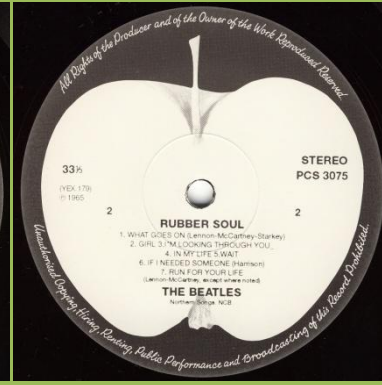

**APPLE PCS 3075 - RUBBER SOUL**

**APPLE LYN 2153/4 - FROM THEN TO YOU**

Also exists with reversed labels

**PARLOPHONE/APPLE BC13 - THE BEATLES COLLECTION**

Contains 9 Parlophone LPs plus The Beatles [2-LP], Yellow Submarine, Abbey Road & Let It Be on Apple

Some copies come with 22,8" x 33,2" poster

**PARLOPHONE/APPLE BM1 - THE BEATLES MONO COLLECTION [mono]**

Individually numbered #1 through #1,000, contains 8 Parlophone LPs plus The Beatles [2-LP] & Yellow Submarine on Apple

**PARLOPHONE/APPLE BMC10 - THE BEATLES MONO COLLECTION [mono]**

Not numbered, contains 8 Parlophone LPs plus The Beatles [2-LP] & Yellow Submarine on Apple

**PARLOPHONE/APPLE [no number] - THE BEATLES [14-LP set in wooden 'breadbin' box]**