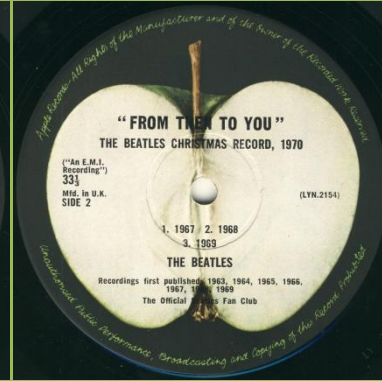

**APPLE PCS 3075 - RUBBER SOUL**

**APPLE LYN 2153/4 - FROM THEN TO YOU**

Also exists with reversed labels

**PARLOPHONE/APPLE BC13 - THE BEATLES COLLECTION**

Contains 9 Parlophone LPs plus The Beatles [2-LP], Yellow Submarine, Abbey Road & Let It Be on Apple

Some copies come with 22,8" x 33,2" poster

**PARLOPHONE/APPLE BM1 - THE BEATLES MONO COLLECTION [mono]**

Individually numbered #1 through #1,000, contains 8 Parlophone LPs plus The Beatles [2-LP] & Yellow Submarine on Apple

**PARLOPHONE/APPLE BMC10 - THE BEATLES MONO COLLECTION [mono]**

Not numbered, contains 8 Parlophone LPs plus The Beatles [2-LP] & Yellow Submarine on Apple

**PARLOPHONE/APPLE [no number] - THE BEATLES [14-LP set in wooden 'breadbin' box]**

Contains 10 Parlophone LPs plus The Beatles [2-LP], Yellow Submarine, Abbey Road & Let It Be on Apple

All boxes individually numbered on metal plate on the side

62-Page booklet

Stuur mij mijn persoonlijke Box Owner Card met bestellingen.  
(Gebruik ook v.v.g. dienstige briefkaarten en blokketrouwkaarten)