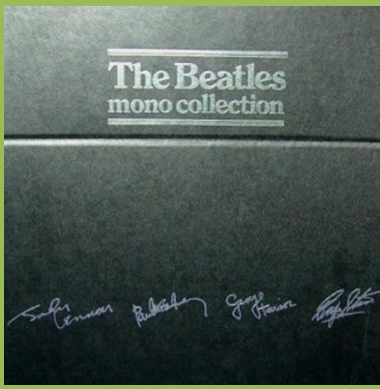

**APPLE PCS 3075 - RUBBER SOUL**

**APPLE LYN 2153/4 - FROM THEN TO YOU**

Also exists with reversed labels

**PARLOPHONE/APPLE BC13 - THE BEATLES COLLECTION**

Contains 9 Parlophone LPs plus The Beatles [2-LP], Yellow Submarine, Abbey Road & Let It Be on Apple

Some copies come with 22,8" x 33,2" poster

**PARLOPHONE/APPLE BM1 - THE BEATLES MONO COLLECTION [mono]**

Individually numbered #1 through #1,000, contains 8 Parlophone LPs plus The Beatles [2-LP] & Yellow Submarine on Apple

**PARLOPHONE/APPLE BMC10 - THE BEATLES MONO COLLECTION [mono]**

Not numbered, contains 8 Parlophone LPs plus The Beatles [2-LP] & Yellow Submarine on Apple

**PARLOPHONE/APPLE [no number] - THE BEATLES [14-LP set in wooden 'breadbin' box]**

Contains 10 Parlophone LPs plus The Beatles [2-LP], Yellow Submarine, Abbey Road & Let It Be on Apple

All boxes individually numbered on metal plate on the side

62-Page booklet

Stuur mij mijn persoonlijke Box Owner Card met bestellingen.  
(Gebruik ook v.v.g. dienstige briefkaarten en blokketrouwkaarten)