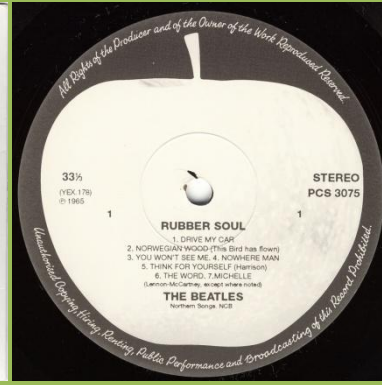

**APPLE PCS 3075 - RUBBER SOUL**

**APPLE LYN 2153/4 - FROM THEN TO YOU**

Also exists with reversed labels

**PARLOPHONE/APPLE BC13 - THE BEATLES COLLECTION**

Contains 9 Parlophone LPs plus The Beatles [2-LP], Yellow Submarine, Abbey Road & Let It Be on Apple

Some copies come with 22,8" x 33,2" poster

**PARLOPHONE/APPLE BM1 - THE BEATLES MONO COLLECTION [mono]**

Individually numbered #1 through #1,000, contains 8 Parlophone LPs plus The Beatles [2-LP] & Yellow Submarine on Apple