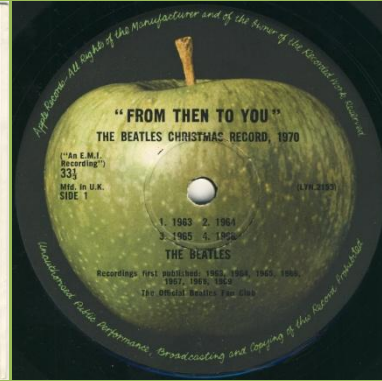

**APPLE PCS 3075 - RUBBER SOUL**

**APPLE LYN 2153/4 - FROM THEN TO YOU**

Also exists with reversed labels

**PARLOPHONE/APPLE BC13 - THE BEATLES COLLECTION**

Contains 9 Parlophone LPs plus The Beatles [2-LP], Yellow Submarine, Abbey Road & Let It Be on Apple

Some copies come with 22,8" x 33,2" poster

**PARLOPHONE/APPLE BM1 - THE BEATLES MONO COLLECTION [mono]**

Individually numbered #1 through #1,000, contains 8 Parlophone LPs plus The Beatles [2-LP] & Yellow Submarine on Apple