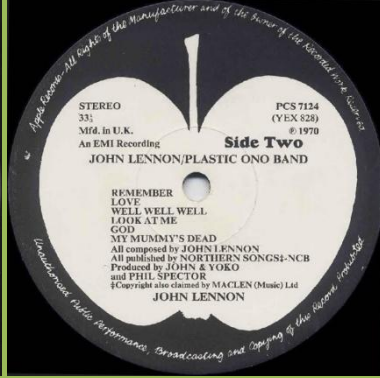

Cover type 2

Full perimeter print

Cover type 2

Apple PCS 7134 - JOHN LENNON/PLASTIC ONO BAND

Cover types:
 1) Laminated
 2) Glossy

Inner sleeve with side opening, no Patent No. print

Inner sleeve with top opening and Patent No. 1,125,555 print