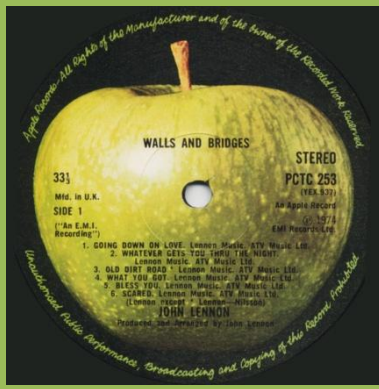

Cover types:
1) matte with inner sleeve cut at 3 corners
2) glossy with rounded corner inner sleeve

Inner sleeve cut at 3 corners

Rounded corner inner sleeve

(Most likely) Contract pressing with unusual rings around center and rough textured labels

APPLE MFP 50509 – MIND GAMES

"An Apple Record" print

APPLE PCTC 253 – WALLS AND BRIDGES

Gimmick cover

Cover types: 1) No Garrod & Lofthouse Ltd
2) Garrod & Lofthouse Ltd

Booklet

Inner sleeve #1: corners cut at top

Inner sleeve #2: rounded corners

Came in 8 LP box with cover type 2

APPLE 7243 4 9946415 – WALLS AND BRIDGES

Cover in special plastic bag with sticker

Booklet

Inner sleeve

APPLE PCS 7169 – ROCK 'N' ROLL

Cover types: 1) Matte, 2) Glossy