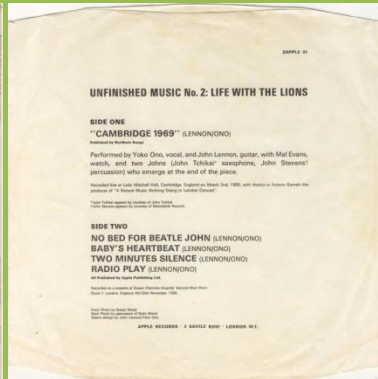

APPLE APCOR 2 - TWO VIRGINS [mono]

Black inner sleeve

APPLE/TRACK 613012 (SAPCOR 2) - TWO VIRGINS

Black inner sleeve

Spacing between Mfd. and Side and over © 1968

No spacing between Mfd. and Side or over © 1968

ZAPPLE 01 - UNFINISHED MUSIC No. 2: LIFE WITH THE LIONS

Printed inner sleeve

With Sold In UK print

Without Sold In UK print

Crossover with Sold in UK print on B-Side only

APPLE SAPCOR 11 - WEDDING ALBUM

Box