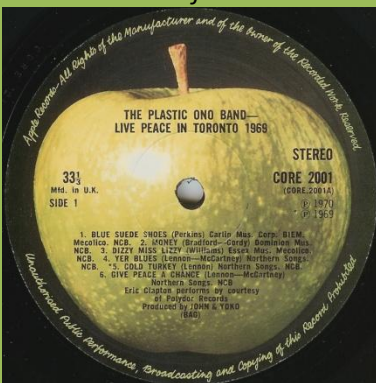

Misprint (CORE 200), raised label edge

More spacing under @ 1969, spacing between title & Stereo print

More spacing under @ 1969, no spacing between title & Stereo print

Spacing over Eric Clapton

Matte labels, big @, 33 1/3 centered over Mfd. In U.K.