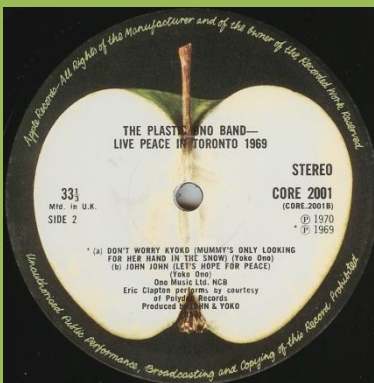

Misprint (CORE 200), raised label edge

More spacing under @ 1969, spacing between title & Stereo print

More spacing under @ 1969, no spacing between title & Stereo print

Spacing over Eric Clapton

Matte labels, big @, 33 1/3 centered over Mfd. In U.K.