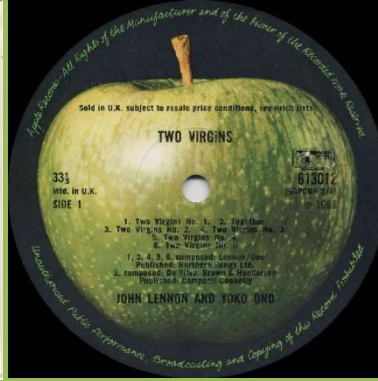

APPLE APCOR 2 - TWO VIRGINS [mono]

Black inner sleeve

APPLE/TRACK 613012 (SAPCOR 2) - TWO VIRGINS

Black inner sleeve

Spacing between Mfd. and Side and over © 1968

No spacing between Mfd. and Side or over © 1968

ZAPPLE 01 - UNFINISHED MUSIC No. 2: LIFE WITH THE LIONS

Printed inner sleeve

With Sold In UK print

Without Sold In UK print

Crossover with Sold in UK print on B-Side only

APPLE SAPCOR 11 - WEDDING ALBUM

Box