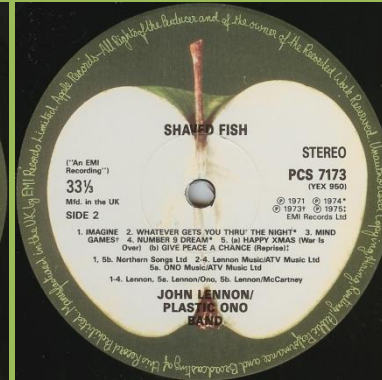

Inner sleeve cut at 3 corners

Rounded corner inner sleeve

Light green Apple

Cover type 1

Dark green Apple

Cover type 2 & 3, also in 8 LP box

APPLE PCS 7173 / 10 5987 1 – SHAVED FISH

Bar code on back cover

Full perimeter print, narrow font

Number on record PCS 7173

Glossy printed inner sleeve (side-opener) with red dot printed out of center

Full perimeter print, wide font

Number on record PCS 7173

APPLE JLB8 – JOHN LENNON [8 LP box]

Box front

Box back

Spine

Booklet (reprint of "Liverpool Echo" 1980 issue)

Contains all Lennon Apple LPs
from "Live Peace In Toronto" to
"Shaved Fish" (POB and
Imagine without custom inner
sleeves)