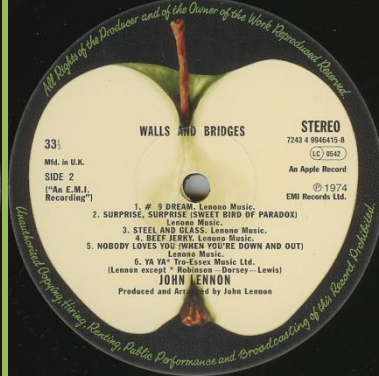

Inner sleeve #2: rounded corners

Came in 8 LP box with cover type 2

APPLE 7243 4 9946415 – WALLS AND BRIDGES

Cover in special plastic bag with sticker

Booklet

Inner sleeve

APPLE PCS 7169 – ROCK 'N' ROLL

Cover types: 1) Matte, 2) Glossy

Cover type 1 & 2

MFP 50522 – ROCK 'N' ROLL

"An Apple Record" print

APPLE 7423 855671 / LPCENT 9 – ROCK 'N' ROLL

EMI 100 edition (1997)

APPLE PCS 7173 – SHAVED FISH

Cover types:
1) Laminated with inner sleeve cut at 3 corners
2) Laminated with rounded corner inner sleeve
3) Glossy with rounded corner inner sleeve

Inner sleeve cut at 3 corners

Rounded corner inner sleeve

Light green Apple

Cover type 1

Dark green Apple

Cover type 2 & 3, also in 8 LP box

APPLE PCS 7173 / 10 5987 1 – SHAVED FISH

Bar code on back cover