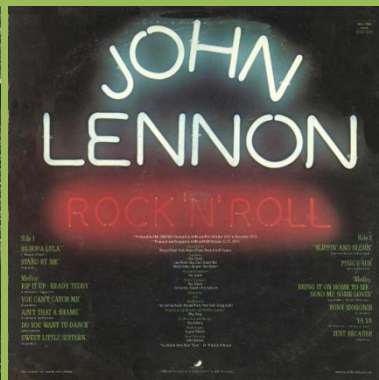

Inner sleeve #2: rounded corners

Came in 8 LP box with cover type 2

APPLE 7243 4 9946415 – WALLS AND BRIDGES

Cover in special plastic bag with sticker

Booklet

Inner sleeve

APPLE PCS 7169 – ROCK 'N' ROLL

Cover types: 1) Matte, 2) Glossy

Cover type 1 & 2

MFP 50522 – ROCK 'N' ROLL

"An Apple Record" print

APPLE 7423 855671 / LPCENT 9 – ROCK 'N' ROLL

EMI 100 edition (1997)

APPLE PCS 7173 – SHAVED FISH

Cover types:
1) Laminated with inner sleeve cut at 3 corners
2) Laminated with rounded corner inner sleeve
3) Glossy with rounded corner inner sleeve

Inner sleeve cut at 3 corners

Rounded corner inner sleeve

Light green Apple

Cover type 1

Dark green Apple

Cover type 2 & 3, also in 8 LP box

APPLE PCS 7173 / 10 5987 1 – SHAVED FISH

Bar code on back cover