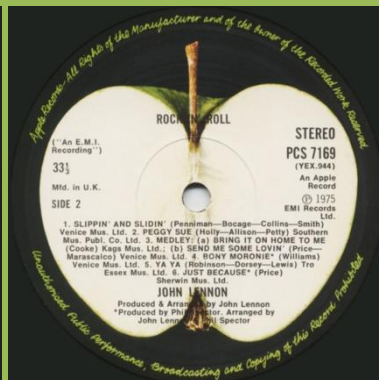

Inner sleeve #2: rounded corners

Came in 8 LP box with cover type 2

APPLE 7243 4 9946415 – WALLS AND BRIDGES

Cover in special plastic bag with sticker

Booklet

Inner sleeve

APPLE PCS 7169 – ROCK 'N' ROLL

Cover types: 1) Matte, 2) Glossy