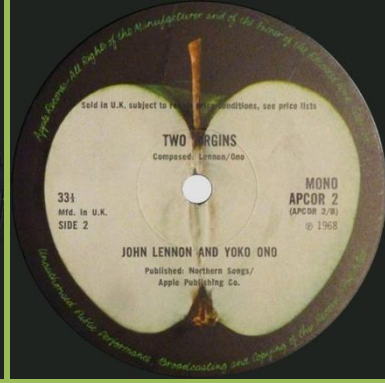

APPLE APCOR 2 - TWO VIRGINS [mono]

Black inner sleeve

APPLE/TRACK 613012 (SAPCOR 2) - TWO VIRGINS

Black inner sleeve

Spacing between Mfd. and Side and over © 1968

No spacing between Mfd. and Side or over © 1968

ZAPPLE 01 - UNFINISHED MUSIC No. 2: LIFE WITH THE LIONS

Printed inner sleeve

With Sold In UK print

Without Sold In UK print

Crossover with Sold in UK print on B-Side only

APPLE SAPCOR 11 - WEDDING ALBUM

Box