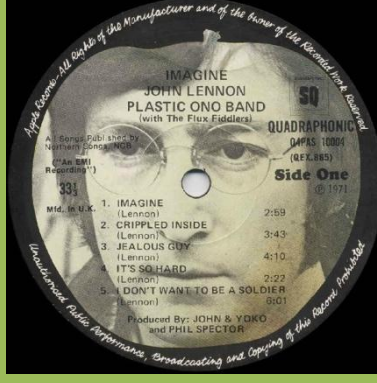

Dutch contract pressing

Dish label

Glossy labels

Cover type 4

APPLE Q4PAS 10004 – IMAGINE [Quadrasonic]

Quadrasonic instruction inner sleeve

APPLE 7243 8 21580 1 1 / LPCENT 27 – IMAGINE

EMI 100 edition (1997)

Glossy inner sleeve

Postcard with number 8215801

Poster

APPLE PCS 7161/2 - SOME TIME IN NEW YORK CITY [2-LP]

Petition sheet with address
"National Committee For John And Yoko"

Postcard

#1: Square corner matte thick paper inner sleeves with small thumb tab