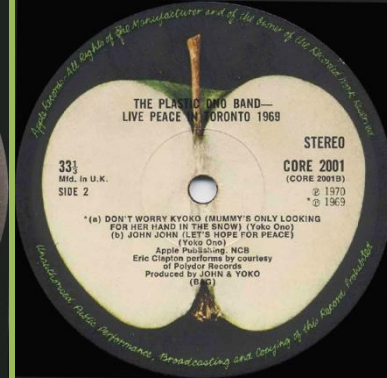

ZAPPLE 01 - UNFINISHED MUSIC No. 2: LIFE WITH THE LIONS

Printed inner sleeve

With Sold In UK print

Without Sold In UK print

Crossover with Sold in UK print on B-Side only

APPLE SAPCOR 11 - WEDDING ALBUM

Box

12" x 12" Press booklet

Apple CORE 2001 - LIVE PEACE IN TORONTO - 1969

Cover type: 1) Laminated, 2) Glossy (Early laminated copies were sealed)

Calendar issued with early copies

Dark Apple, small @

Cover type 1

Misprint (CORE 200), raised label edge

More spacing under @ 1969, spacing between title & Stereo print

More spacing under @ 1969, no spacing between title & Stereo print

Spacing over Eric Clapton

Matte labels, big @, 33 1/3 centered over Mfd. In U.K.