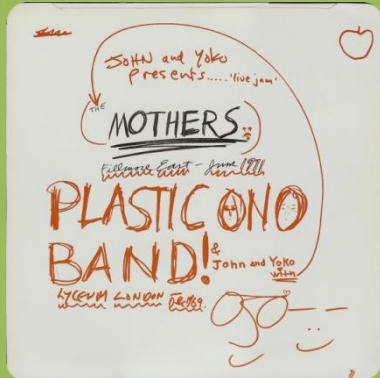

Dutch contract pressing

Dish label

Glossy labels

Cover type 4

APPLE Q4PAS 10004 – IMAGINE [Quadrasonic]

Quadrasonic instruction inner sleeve

APPLE 7243 8 21580 1 1 / LPCENT 27 – IMAGINE

EMI 100 edition (1997)

Glossy inner sleeve

Postcard with number 8215801

Poster

APPLE PCS 7161/2 - SOME TIME IN NEW YORK CITY [2-LP]

Petition sheet with address
"National Committee For John And Yoko"

Postcard

#1: Square corner matte thick paper inner sleeves with small thumb tab

#2: Square corner matte thick paper inner sleeves with wide thumb tab

#3: Rounded corner glossy thick paper inner sleeves

From 8 LP box

#4: Square corner glossy thin cardboard inner sleeve

Rounded corner glossy thin cardboard inner sleeve with thumb tab on front

Smooth label with raised label edge

Comes in inner sleeve #1 or #2

French contract pressing

Comes in inner sleeve #1

Glossy label with flat label edge

Comes in inner sleeve #3 or #4, also in 8 LP box

APPLE PCS 7165 – MIND GAMES