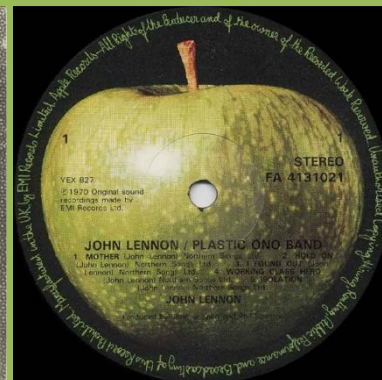

Light(er) labels, 33 1/3 centered over Mfd. In U.K., bottom of Apple blurry, also in 8 LP box

Ono Music Ltd. NCB, cover type 1 or 2

Light labels, big @, 33 1/3 centered over Mfd. In U.K., bottom of Apple clear print

Cover type 2

Full perimeter print

Cover type 2

Apple PCS 7134 - JOHN LENNON/PLASTIC ONO BAND

Cover types:
 1) Laminated
 2) Glossy

Inner sleeve with side opening, no Patent No. print

Inner sleeve with top opening and Patent No. 1,125,555 print

With print Copyright also claimed by MACLEN (Music) Ltd.

Cover type 1

Without print Copyright also claimed by MACLEN (Music) Ltd.

Cover type 1 or 2, also in 8 LP box

Apple / FAME FA 4131021- JOHN LENNON/PLASTIC ONO BAND

Song titles in wide font

Song title in narrow font

Label pasted over original type label

APPLE PAS 10004 - IMAGINE

Poster

Postcard with or without white border

Cover types:
 1) laminated blue colored -some copies with pinched spine have the rear photo turned 270°-
 2) laminated brown colored
 3) glossy green colored
 4) glossy green colored with bar code and "Manufactured in England" on back cover