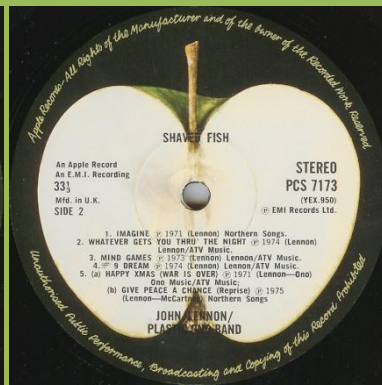

Cover type 1 & 2

MFP 50522 – ROCK 'N' ROLL

"An Apple Record" print

APPLE 7423 855671 / LPCENT 9 – ROCK 'N' ROLL

EMI 100 edition (1997)

APPLE PCS 7173 – SHAVED FISH

Cover types:
1) Laminated with inner sleeve cut at 3 corners
2) Laminated with rounded corner inner sleeve
3) Glossy with rounded corner inner sleeve

Inner sleeve cut at 3 corners

Rounded corner inner sleeve

Light green Apple

Cover type 1

Dark green Apple

Cover type 2 & 3, also in 8 LP box

APPLE PCS 7173 / 10 5987 1 – SHAVED FISH

Bar code on back cover