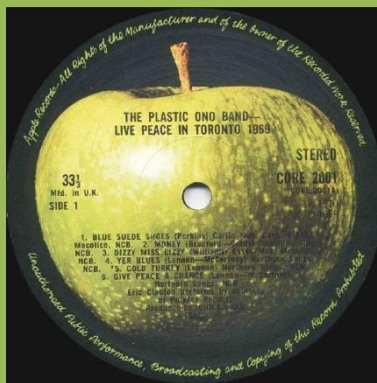

Misprint (CORE 200), raised label edge

More spacing under @ 1969, spacing between title & Stereo print

More spacing under @ 1969, no spacing between title & Stereo print

Spacing over Eric Clapton

Matte labels, big @, 33 1/3 centered over Mfd. In U.K.