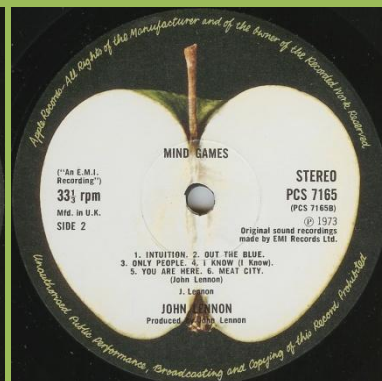

Smooth label with raised label edge

Comes in inner sleeve #1 or #2

French contract pressing

Comes in inner sleeve #1

Glossy label with flat label edge

Comes in inner sleeve #3 or #4, also in 8 LP box

APPLE PCS 7165 – MIND GAMES

Cover types:
1) matte with inner sleeve cut at 3 corners
2) glossy with rounded corner inner sleeve

Inner sleeve cut at 3 corners

Rounded corner inner sleeve

(Most likely) Contract pressing with unusual rings around center and rough textured labels