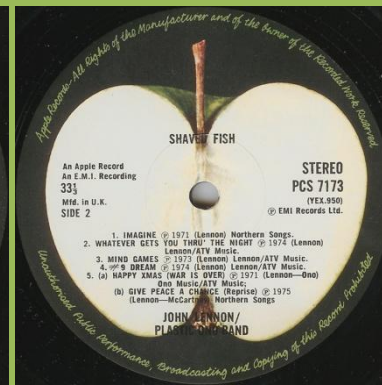

Cover type 1 & 2

MFP 50522 – ROCK 'N' ROLL

"An Apple Record" print

APPLE 7423 855671 / LPCENT 9 – ROCK 'N' ROLL

EMI 100 edition (1997)

APPLE PCS 7173 – SHAVED FISH

Cover types:
1) Laminated with inner sleeve cut at 3 corners
2) Laminated with rounded corner inner sleeve
3) Glossy with rounded corner inner sleeve

Inner sleeve cut at 3 corners

Rounded corner inner sleeve

Light green Apple

Cover type 1

Dark green Apple

Cover type 2 & 3, also in 8 LP box

APPLE PCS 7173 / 10 5987 1 – SHAVED FISH

Bar code on back cover