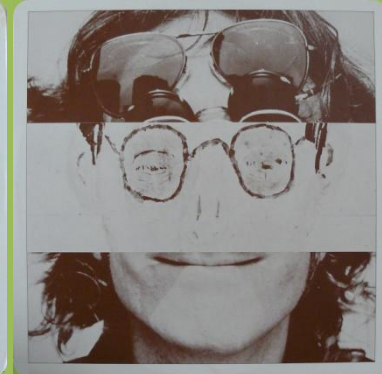

Cover types:
1) matte with inner sleeve cut at 3 corners
2) glossy with rounded corner inner sleeve

Inner sleeve cut at 3 corners

Rounded corner inner sleeve

(Most likely) Contract pressing with unusual rings around center and rough textured labels

APPLE MFP 50509 – MIND GAMES

"An Apple Record" print

APPLE PCTC 253 – WALLS AND BRIDGES

Gimmick cover

Cover types: 1) No Garrod & Lofthouse Ltd
2) Garrod & Lofthouse Ltd

Booklet

Inner sleeve #1: corners cut at top