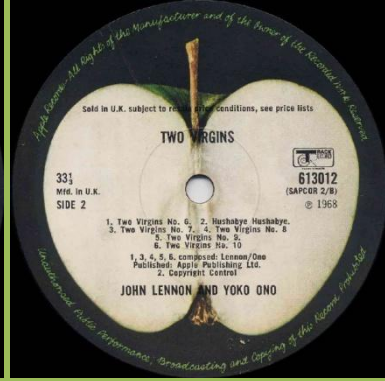

APPLE APCOR 2 - TWO VIRGINS [mono]

Black inner sleeve

APPLE/TRACK 613012 (SAPCOR 2) - TWO VIRGINS

Black inner sleeve

Spacing between Mfd. and Side and over © 1968

No spacing between Mfd. and Side or over © 1968

ZAPPLE 01 - UNFINISHED MUSIC No. 2: LIFE WITH THE LIONS

Printed inner sleeve

With Sold In UK print

Without Sold In UK print

Crossover with Sold in UK print on B-Side only

APPLE SAPCOR 11 - WEDDING ALBUM

Box