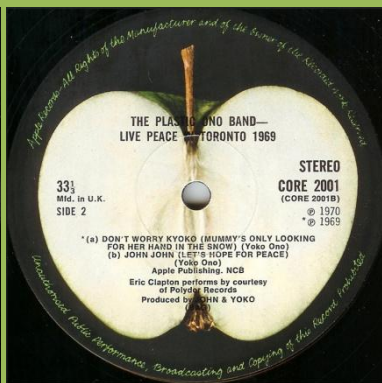

ZAPPLE 01 - UNFINISHED MUSIC No. 2: LIFE WITH THE LIONS

Printed inner sleeve

With Sold In UK print

Without Sold In UK print

Crossover with Sold in UK print on B-Side only

APPLE SAPCOR 11 - WEDDING ALBUM

Box

12" x 12" Press booklet

Apple CORE 2001 - LIVE PEACE IN TORONTO - 1969

Cover type: 1) Laminated, 2) Glossy (Early laminated copies were sealed)

Calendar issued with early copies

Dark Apple, small @

Cover type 1

Misprint (CORE 200), raised label edge

More spacing under @ 1969, spacing between title & Stereo print

More spacing under @ 1969, no spacing between title & Stereo print

Spacing over Eric Clapton

Matte labels, big @, 33 1/3 centered over Mfd. In U.K.