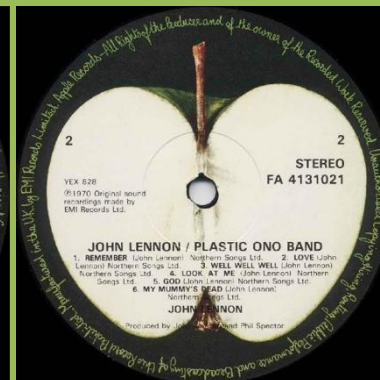

Cover type 2

Full perimeter print

Cover type 2

Apple PCS 7134 - JOHN LENNON/PLASTIC ONO BAND

Cover types:
 1) Laminated
 2) Glossy

Inner sleeve with side opening, no Patent No. print

Inner sleeve with top opening and Patent No. 1,125,555 print

With print Copyright also claimed by MACLEN (Music) Ltd.

Cover type 1

Without print Copyright also claimed by MACLEN (Music) Ltd.

Cover type 1 or 2, also in 8 LP box

Apple / FAME FA 4131021- JOHN LENNON/PLASTIC ONO BAND

Song titles in wide font

Song title in narrow font

Label pasted over original type label

APPLE PAS 10004 - IMAGINE

Poster

Postcard with or without white border

Cover types:
 1) laminated blue colored -some copies with pinched spine have the rear photo turned 270°-
 2) laminated brown colored
 3) glossy green colored
 4) glossy green colored with bar code and "Manufactured in England" on back cover