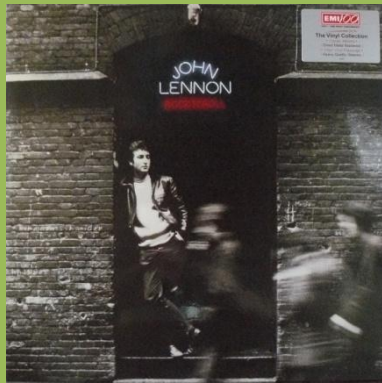

Inner sleeve #2: rounded corners

Came in 8 LP box with cover type 2

APPLE 7243 4 9946415 – WALLS AND BRIDGES

Cover in special plastic bag with sticker

Booklet

Inner sleeve

APPLE PCS 7169 – ROCK 'N' ROLL

Cover types: 1) Matte, 2) Glossy

Cover type 1 & 2

MFP 50522 – ROCK 'N' ROLL

"An Apple Record" print

APPLE 7423 855671 / LPCENT 9 – ROCK 'N' ROLL

EMI 100 edition (1997)

APPLE PCS 7173 – SHAVED FISH

Cover types:
1) Laminated with inner sleeve cut at 3 corners
2) Laminated with rounded corner inner sleeve
3) Glossy with rounded corner inner sleeve