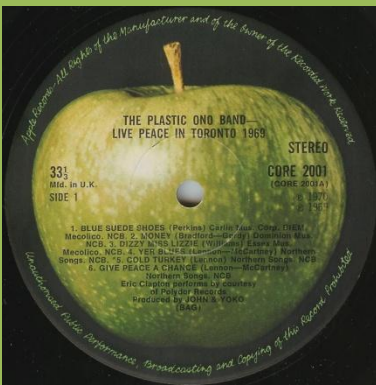

ZAPPLE 01 - UNFINISHED MUSIC No. 2: LIFE WITH THE LIONS

Printed inner sleeve

With Sold In UK print

Without Sold In UK print

Crossover with Sold in UK print on B-Side only

APPLE SAPCOR 11 - WEDDING ALBUM

Box

12" x 12" Press booklet

Apple CORE 2001 - LIVE PEACE IN TORONTO - 1969

Cover type: 1) Laminated, 2) Glossy (Early laminated copies were sealed)

Calendar issued with early copies

Dark Apple, small @

Cover type 1

Misprint (CORE 200), raised label edge

More spacing under @ 1969, spacing between title & Stereo print

More spacing under @ 1969, no spacing between title & Stereo print

Spacing over Eric Clapton

Matte labels, big @, 33 1/3 centered over Mfd. In U.K.