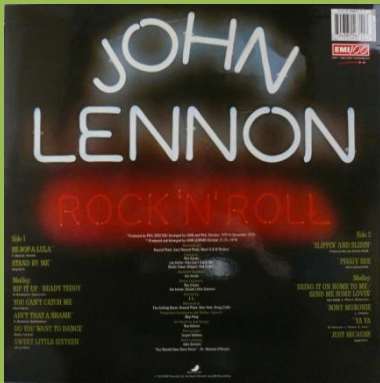

Inner sleeve #2: rounded corners

Came in 8 LP box with cover type 2

APPLE 7243 4 9946415 – WALLS AND BRIDGES

Cover in special plastic bag with sticker

Booklet

Inner sleeve

APPLE PCS 7169 – ROCK 'N' ROLL

Cover types: 1) Matte, 2) Glossy

Cover type 1 & 2

MFP 50522 – ROCK 'N' ROLL

"An Apple Record" print

APPLE 7423 855671 / LPCENT 9 – ROCK 'N' ROLL

EMI 100 edition (1997)

APPLE PCS 7173 – SHAVED FISH

Cover types:
1) Laminated with inner sleeve cut at 3 corners
2) Laminated with rounded corner inner sleeve
3) Glossy with rounded corner inner sleeve