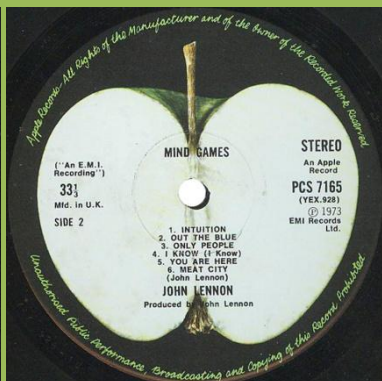

Smooth label with raised label edge

Comes in inner sleeve #1 or #2

French contract pressing

Comes in inner sleeve #1

Glossy label with flat label edge

Comes in inner sleeve #3 or #4, also in 8 LP box

APPLE PCS 7165 – MIND GAMES

Cover types:
1) matte with inner sleeve cut at 3 corners
2) glossy with rounded corner inner sleeve

Inner sleeve cut at 3 corners

Rounded corner inner sleeve

(Most likely) Contract pressing with unusual rings around center and rough textured labels