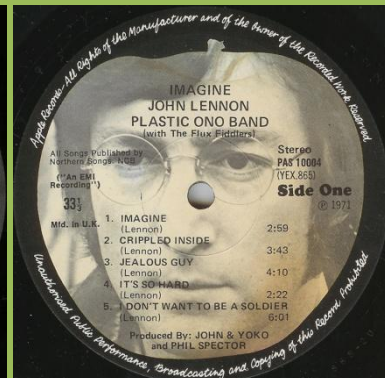

Song titles in wide font

Song title in narrow font

Label pasted over original type label

APPLE PAS 10004 - IMAGINE

Poster

Postcard with or without white border

Cover types:
 1) laminated blue colored -some copies with pinched spine have the rear photo turned 270°-
 2) laminated brown colored
 3) glossy green colored
 4) glossy green colored with bar code and "Manufactured in England" on back cover

Dark grey Apple

Cover type 1

Light brown Apple

Cover type 3, came in 8 LP box

Contract pressing
(1 mm wide ring around center)

Cover type 1

French contract pressing

Cover type 2