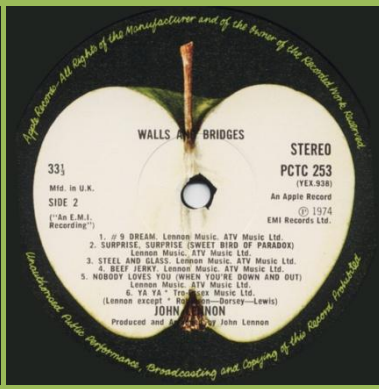

Cover types:
1) matte with inner sleeve cut at 3 corners
2) glossy with rounded corner inner sleeve

Inner sleeve cut at 3 corners

Rounded corner inner sleeve

(Most likely) Contract pressing with unusual rings around center and rough textured labels

APPLE MFP 50509 – MIND GAMES

"An Apple Record" print

APPLE PCTC 253 – WALLS AND BRIDGES

Gimmick cover

Cover types: 1) No Garrod & Lofthouse Ltd
2) Garrod & Lofthouse Ltd

Booklet

Inner sleeve #1: corners cut at top

Inner sleeve #2: rounded corners

Came in 8 LP box with cover type 2

APPLE 7243 4 9946415 – WALLS AND BRIDGES

Cover in special plastic bag with sticker

Booklet

Inner sleeve

APPLE PCS 7169 – ROCK 'N' ROLL

Cover types: 1) Matte, 2) Glossy