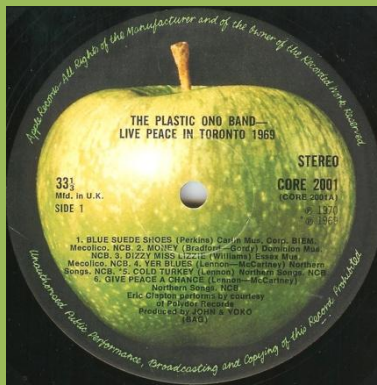

ZAPPLE 01 - UNFINISHED MUSIC No. 2: LIFE WITH THE LIONS

Printed inner sleeve

With Sold In UK print

Without Sold In UK print

Crossover with Sold in UK print on B-Side only

APPLE SAPCOR 11 - WEDDING ALBUM

Box

12" x 12" Press booklet

Apple CORE 2001 - LIVE PEACE IN TORONTO - 1969

Cover type: 1) Laminated, 2) Glossy (Early laminated copies were sealed)

Calendar issued with early copies

Dark Apple, small @

Cover type 1

Misprint (CORE 200), raised label edge

More spacing under @ 1969, spacing between title & Stereo print

More spacing under @ 1969, no spacing between title & Stereo print

Spacing over Eric Clapton

Matte labels, big @, 33 1/3 centered over Mfd. In U.K.