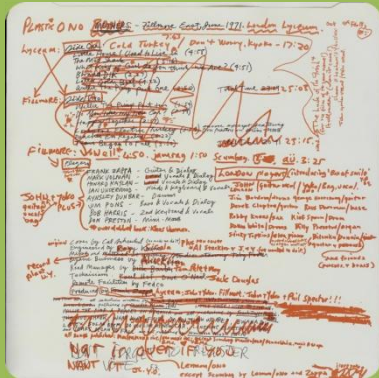

From 8 LP box