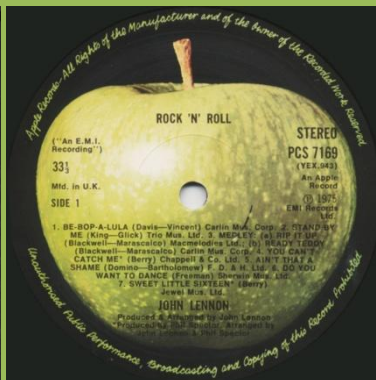

Inner sleeve #2: rounded corners

Came in 8 LP box with cover type 2

APPLE 7243 4 9946415 – WALLS AND BRIDGES

Cover in special plastic bag with sticker

Booklet

Inner sleeve

APPLE PCS 7169 – ROCK 'N' ROLL

Cover types: 1) Matte, 2) Glossy