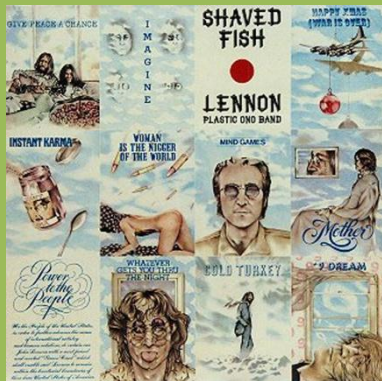

Cover type 1 & 2

MFP 50522 – ROCK 'N' ROLL

"An Apple Record" print

APPLE 7423 855671 / LPCENT 9 – ROCK 'N' ROLL

EMI 100 edition (1997)

APPLE PCS 7173 – SHAVED FISH

Cover types:
1) Laminated with inner sleeve cut at 3 corners
2) Laminated with rounded corner inner sleeve
3) Glossy with rounded corner inner sleeve

Inner sleeve cut at 3 corners

Rounded corner inner sleeve

Light green Apple

Cover type 1

Dark green Apple

Cover type 2 & 3, also in 8 LP box

APPLE PCS 7173 / 10 5987 1 – SHAVED FISH

Bar code on back cover