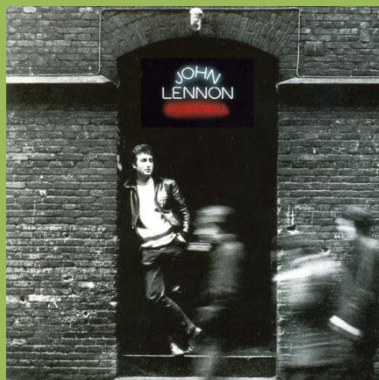

Inner sleeve #2: rounded corners

Came in 8 LP box with cover type 2

APPLE 7243 4 9946415 – WALLS AND BRIDGES

Cover in special plastic bag with sticker

Booklet

Inner sleeve

APPLE PCS 7169 – ROCK 'N' ROLL

Cover types: 1) Matte, 2) Glossy

Cover type 1 & 2

MFP 50522 – ROCK 'N' ROLL

"An Apple Record" print

APPLE 7423 855671 / LPCENT 9 – ROCK 'N' ROLL

EMI 100 edition (1997)

APPLE PCS 7173 – SHAVED FISH

Cover types:
1) Laminated with inner sleeve cut at 3 corners
2) Laminated with rounded corner inner sleeve
3) Glossy with rounded corner inner sleeve

Inner sleeve cut at 3 corners

Rounded corner inner sleeve

Light green Apple

Cover type 1

Dark green Apple

Cover type 2 & 3, also in 8 LP box

APPLE PCS 7173 / 10 5987 1 – SHAVED FISH

Bar code on back cover