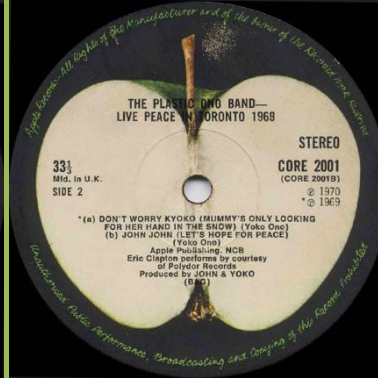

12" x 12" Press booklet

Apple CORE 2001 - LIVE PEACE IN TORONTO - 1969

Cover type: 1) Laminated, 2) Glossy (Early laminated copies were sealed)

Calendar issued with early copies

Dark Apple, small @

Cover type 1

Misprint (CORE 200), raised label edge

More spacing under @ 1969, spacing between title & Stereo print

More spacing under @ 1969, no spacing between title & Stereo print

Spacing over Eric Clapton

Matte labels, big @, 33 1/3 centered over Mfd. In U.K.