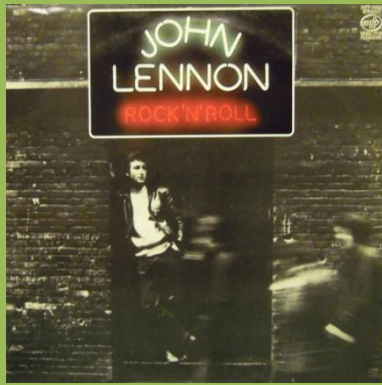

Inner sleeve #2: rounded corners

Came in 8 LP box with cover type 2

APPLE 7243 4 9946415 – WALLS AND BRIDGES

Cover in special plastic bag with sticker

Booklet

Inner sleeve

APPLE PCS 7169 – ROCK 'N' ROLL

Cover types: 1) Matte, 2) Glossy

Cover type 1 & 2

MFP 50522 – ROCK 'N' ROLL

"An Apple Record" print

APPLE 7423 855671 / LPCENT 9 – ROCK 'N' ROLL

EMI 100 edition (1997)

APPLE PCS 7173 – SHAVED FISH

Cover types:
1) Laminated with inner sleeve cut at 3 corners
2) Laminated with rounded corner inner sleeve
3) Glossy with rounded corner inner sleeve

Inner sleeve cut at 3 corners

Rounded corner inner sleeve

Light green Apple

Cover type 1

Dark green Apple

Cover type 2 & 3, also in 8 LP box

APPLE PCS 7173 / 10 5987 1 – SHAVED FISH

Bar code on back cover