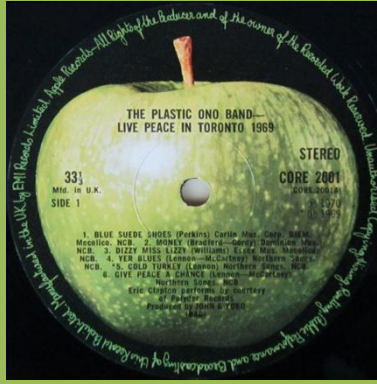

Full perimeter print

Apple PCS 7134 - JOHN LENNON/PLASTIC ONO BAND