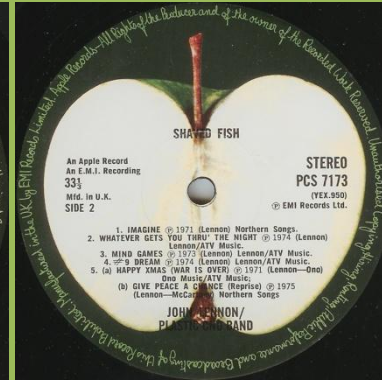

Cover type 1 & 2

MFP 50522 – ROCK 'N' ROLL

"An Apple Record" print

APPLE 7423 855671 / LPCENT 9 – ROCK 'N' ROLL

EMI 100 edition (1997)

APPLE PCS 7173 – SHAVED FISH

Cover types:
1) Laminated with inner sleeve cut at 3 corners
2) Laminated with rounded corner inner sleeve
3) Glossy with rounded corner inner sleeve

Inner sleeve cut at 3 corners

Rounded corner inner sleeve

Light green Apple

Cover type 1

Dark green Apple

Cover type 2 & 3, also in 8 LP box

APPLE PCS 7173 / 10 5987 1 – SHAVED FISH

Bar code on back cover

Full perimeter print, narrow font

Number on record PCS 7173

Glossy printed inner sleeve (side-opener) with red dot printed out of center

Full perimeter print, wide font

Number on record PCS 7173

APPLE JLB8 – JOHN LENNON [8 LP box]