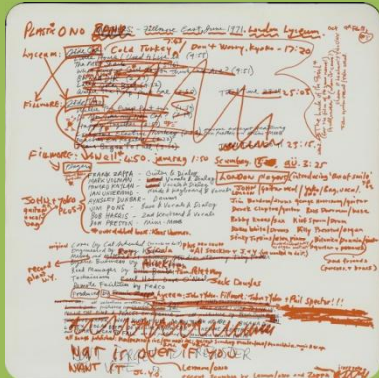

Rounded corner glossy thin cardboard inner sleeve with thumb tab on front