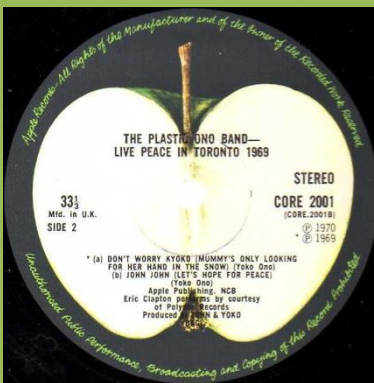

ZAPPLE 01 - UNFINISHED MUSIC No. 2: LIFE WITH THE LIONS

Printed inner sleeve

With Sold In UK print

Without Sold In UK print

Crossover with Sold in UK print on B-Side only

APPLE SAPCOR 11 - WEDDING ALBUM

Box

12" x 12" Press booklet

Apple CORE 2001 - LIVE PEACE IN TORONTO - 1969

Cover type: 1) Laminated, 2) Glossy (Early laminated copies were sealed)

Calendar issued with early copies

Dark Apple, small @

Cover type 1

Misprint (CORE 200), raised label edge

More spacing under @ 1969, spacing between title & Stereo print

More spacing under @ 1969, no spacing between title & Stereo print

Spacing over Eric Clapton

Matte labels, big @, 33 1/3 centered over Mfd. In U.K.