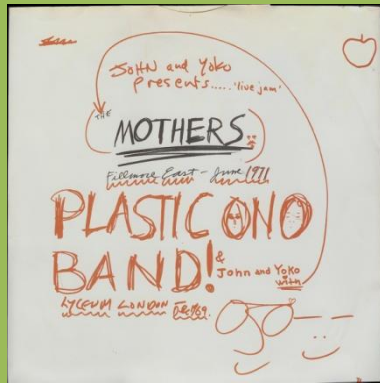

Dutch contract pressing

Dish label

Glossy labels

Cover type 4

APPLE Q4PAS 10004 – IMAGINE [Quadrasonic]

Quadrasonic instruction inner sleeve

APPLE 7243 8 21580 1 1 / LPCENT 27 – IMAGINE

EMI 100 edition (1997)

Glossy inner sleeve

Postcard with number 8215801

Poster

APPLE PCS 7161/2 - SOME TIME IN NEW YORK CITY [2-LP]

Petition sheet with address
"National Committee For John And Yoko"

Postcard

#1: Square corner matte thick paper inner sleeves with small thumb tab

#2: Square corner matte thick paper inner sleeves with wide thumb tab

#3: Rounded corner glossy thick paper inner sleeves

From 8 LP box

#4: Square corner glossy thin cardboard inner sleeve

Rounded corner glossy thin cardboard inner sleeve with thumb tab on front

Smooth label with raised label edge

Comes in inner sleeve #1 or #2

French contract pressing

Comes in inner sleeve #1

Glossy label with flat label edge

Comes in inner sleeve #3 or #4, also in 8 LP box

APPLE PCS 7165 – MIND GAMES