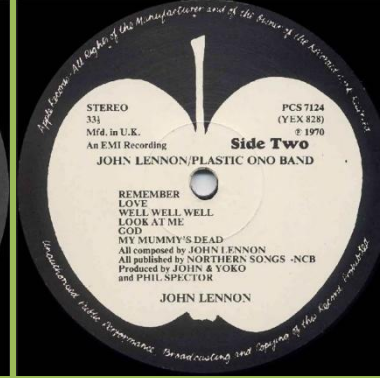

Cover type 2

Full perimeter print

Cover type 2

Apple PCS 7134 - JOHN LENNON/PLASTIC ONO BAND

Cover types:
 1) Laminated
 2) Glossy

Inner sleeve with side opening, no Patent No. print

Inner sleeve with top opening and Patent No. 1,125,555 print

With print Copyright also claimed by MACLEN (Music) Ltd.

Cover type 1

Without print Copyright also claimed by MACLEN (Music) Ltd.

Cover type 1 or 2, also in 8 LP box

Apple / FAME FA 4131021- JOHN LENNON/PLASTIC ONO BAND

Song titles in wide font

Song title in narrow font

Label pasted over original type label

APPLE PAS 10004 - IMAGINE

Poster

Postcard with or without white border

Cover types:
 1) laminated blue colored -some copies with pinched spine have the rear photo turned 270°-
 2) laminated brown colored
 3) glossy green colored
 4) glossy green colored with bar code and "Manufactured in England" on back cover