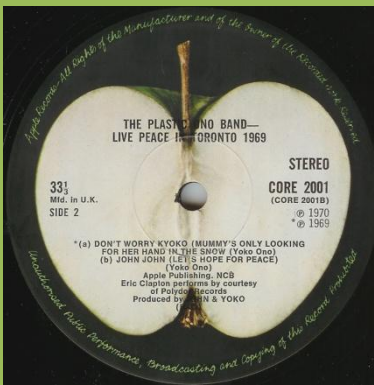

ZAPPLE 01 - UNFINISHED MUSIC No. 2: LIFE WITH THE LIONS

Printed inner sleeve

With Sold In UK print

Without Sold In UK print

Crossover with Sold in UK print on B-Side only

APPLE SAPCOR 11 - WEDDING ALBUM

Box

12" x 12" Press booklet

Apple CORE 2001 - LIVE PEACE IN TORONTO - 1969

Cover type: 1) Laminated, 2) Glossy (Early laminated copies were sealed)

Calendar issued with early copies

Dark Apple, small @

Cover type 1

Misprint (CORE 200), raised label edge

More spacing under @ 1969, spacing between title & Stereo print

More spacing under @ 1969, no spacing between title & Stereo print

Spacing over Eric Clapton

Matte labels, big @, 33 1/3 centered over Mfd. In U.K.