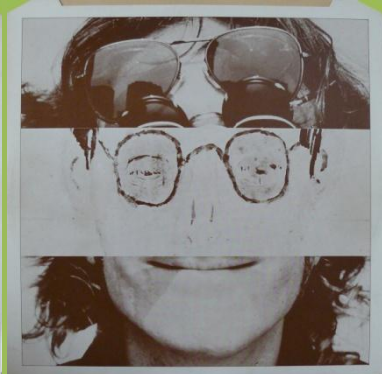

Cover types:
1) matte with inner sleeve cut at 3 corners
2) glossy with rounded corner inner sleeve

Inner sleeve cut at 3 corners

Rounded corner inner sleeve

(Most likely) Contract pressing with unusual rings around center and rough textured labels

APPLE MFP 50509 – MIND GAMES

"An Apple Record" print

APPLE PCTC 253 – WALLS AND BRIDGES

Gimmick cover

Cover types: 1) No Garrod & Lofthouse Ltd
2) Garrod & Lofthouse Ltd

Booklet

Inner sleeve #1: corners cut at top