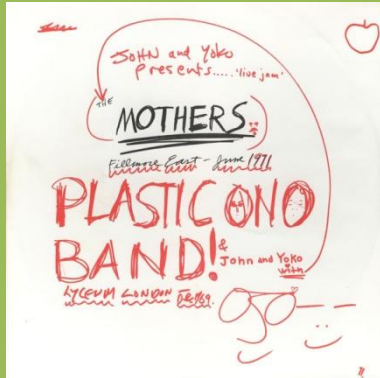

Dutch contract pressing

Dish label

Glossy labels

Cover type 4

APPLE Q4PAS 10004 – IMAGINE [Quadrasonic]

Quadrasonic instruction inner sleeve

APPLE 7243 8 21580 1 1 / LPCENT 27 – IMAGINE

EMI 100 edition (1997)

Glossy inner sleeve

Postcard with number 8215801

Poster

APPLE PCS 7161/2 - SOME TIME IN NEW YORK CITY [2-LP]

Petition sheet with address
"National Committee For John And Yoko"

Postcard

#1: Square corner matte thick paper inner sleeves with small thumb tab

#2: Square corner matte thick paper inner sleeves with wide thumb tab

#3: Rounded corner glossy thick paper inner sleeves

From 8 LP box

#4: Square corner glossy thin cardboard inner sleeve

Rounded corner glossy thin cardboard inner sleeve with thumb tab on front

Smooth label with raised label edge

Comes in inner sleeve #1 or #2

French contract pressing

Comes in inner sleeve #1

Glossy label with flat label edge

Comes in inner sleeve #3 or #4, also in 8 LP box

APPLE PCS 7165 – MIND GAMES