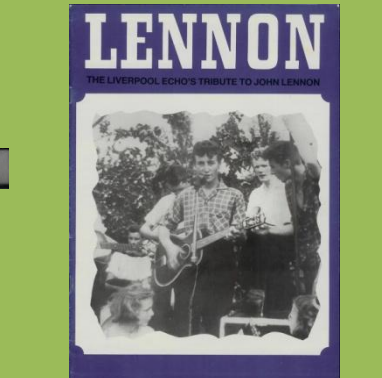

Full perimeter print, narrow font

Number on record PCS 7173

Glossy printed inner sleeve (side-opener) with red dot printed out of center

Full perimeter print, wide font

Number on record PCS 7173

APPLE JLB8 – JOHN LENNON [8 LP box]

Box front

Box back

Spine

Booklet (reprint of "Liverpool Echo" 1980 issue)

Contains all Lennon Apple LPs
from "Live Peace In Toronto" to
"Shaved Fish" (POB and
Imagine without custom inner
sleeves)