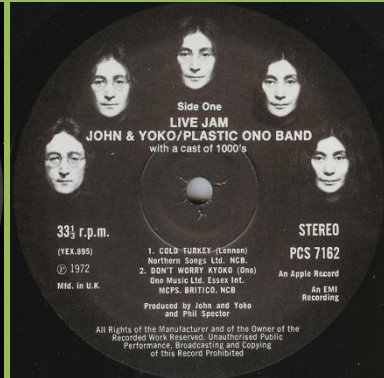

#2: Square corner matte thick paper inner sleeves with wide thumb tab

#3: Rounded corner glossy thick paper inner sleeves

From 8 LP box

#4: Square corner glossy thin cardboard inner sleeve

Rounded corner glossy thin cardboard inner sleeve with thumb tab on front

Smooth label with raised label edge

Comes in inner sleeve #1 or #2

French contract pressing

Comes in inner sleeve #1

Glossy label with flat label edge

Comes in inner sleeve #3 or #4, also in 8 LP box

APPLE PCS 7165 – MIND GAMES