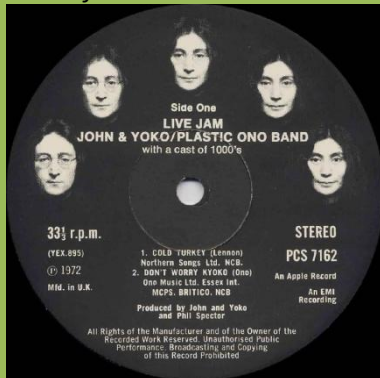

Smooth label with raised label edge

Comes in inner sleeve #1 or #2

French contract pressing

Comes in inner sleeve #1

Glossy label with flat label edge

Comes in inner sleeve #3 or #4, also in 8 LP box

APPLE PCS 7165 – MIND GAMES