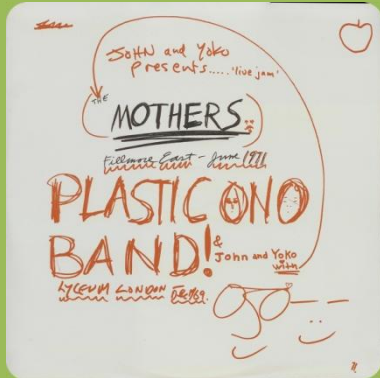

From 8 LP box