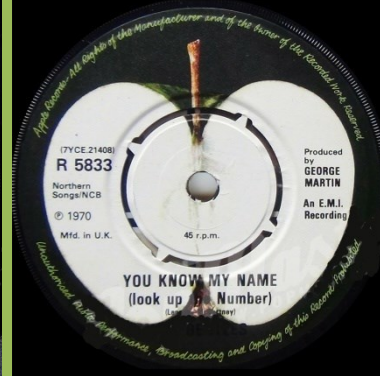

APPLE R 5833 - LET IT BE / YOU KNOW MY NAME (LOOK UP THE NUMBER)

Picture sleeve can be found printed on rough or smooth paper stock.

Push-out center, no polo rings

Northern & Songs aligned

Push-out center, no polo rings

Northern & Songs not aligned

Push-out center with polo rings

Solid center

Export pressing [Apple P-R 5833]

Reissues

Crossover pressing, small @

Large @

1976 Reissue

Push-out center

Solid center

1982 Singles Collection Box

Matte cover, large thumb tab

Glossy cover, small thumb tab

1990 Singles Collection Box

With barcode, small thumb tab

Dish label, thin font, solid center

Dish label, bold font, solid center

Dish label, push-out center

Black moulded jukebox issue