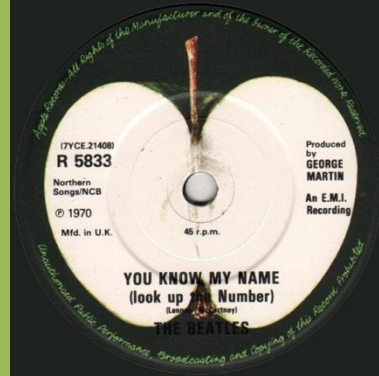

APPLE R 5833 - LET IT BE / YOU KNOW MY NAME (LOOK UP THE NUMBER)

Picture sleeve can be found printed on rough or smooth paper stock.

Push-out center, no polo rings

Northern & Songs aligned

Push-out center, no polo rings

Northern & Songs not aligned

Push-out center with polo rings

Solid center

Export pressing [Apple P-R 5833]

Reissues

Crossover pressing, small @

Large @

1976 Reissue

Push-out center

Solid center

1982 Singles Collection Box

Matte cover, large thumb tab

Glossy cover, small thumb tab

1990 Singles Collection Box

With barcode, small thumb tab

Dish label, thin font, solid center

Dish label, bold font, solid center

Dish label, push-out center

Black moulded jukebox issue