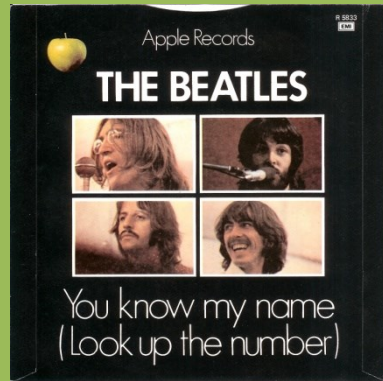

APPLE R 5833 - LET IT BE / YOU KNOW MY NAME (LOOK UP THE NUMBER)

Picture sleeve can be found printed on rough or smooth paper stock.

Push-out center, no polo rings

Northern & Songs aligned

Push-out center, no polo rings

Northern & Songs not aligned

Push-out center with polo rings

Solid center

Export pressing [Apple P-R 5833]

Reissues

Crossover pressing, small @

Large @

1976 Reissue

Push-out center

Solid center

1982 Singles Collection Box

Matte cover, large thumb tab

Glossy cover, small thumb tab

1990 Singles Collection Box

With barcode, small thumb tab

Dish label, thin font, solid center