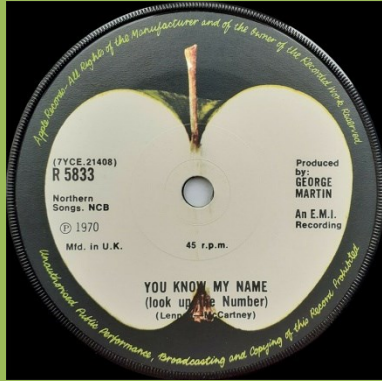

APPLE R 5833 - LET IT BE / YOU KNOW MY NAME (LOOK UP THE NUMBER)

Picture sleeve can be found printed on rough or smooth paper stock.

Push-out center, no polo rings

Northern & Songs aligned

Push-out center, no polo rings

Northern & Songs not aligned

Push-out center with polo rings

Solid center

Export pressing [Apple P-R 5833]

Reissues

Crossover pressing, small @

Large @

1976 Reissue

Push-out center

Solid center

1982 Singles Collection Box

Matte cover, large thumb tab

Glossy cover, small thumb tab

1990 Singles Collection Box

With barcode, small thumb tab

Dish label, thin font, solid center