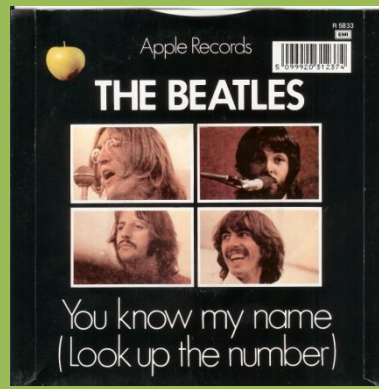

APPLE R 5833 - LET IT BE / YOU KNOW MY NAME (LOOK UP THE NUMBER)

Picture sleeve can be found printed on rough or smooth paper stock.

Push-out center, no polo rings

Northern & Songs aligned

Push-out center, no polo rings

Northern & Songs not aligned

Push-out center with polo rings

Solid center

Export pressing [Apple P-R 5833]

Reissues

Crossover pressing, small @

Large @

1976 Reissue

Push-out center

Solid center

1982 Singles Collection Box

Matte cover, large thumb tab

Glossy cover, small thumb tab

1990 Singles Collection Box

With barcode, small thumb tab

Dish label, thin font, solid center

Dish label, bold font, solid center

Dish label, push-out center

Black moulded jukebox issue