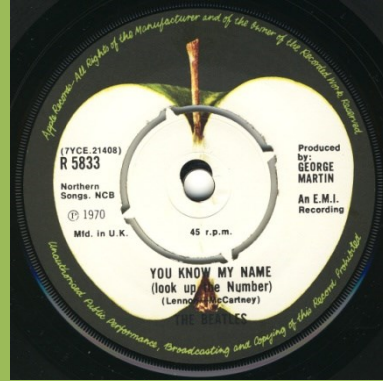

APPLE R 5833 - LET IT BE / YOU KNOW MY NAME (LOOK UP THE NUMBER)

Picture sleeve can be found printed on rough or smooth paper stock.

Push-out center, no polo rings

Northern & Songs aligned

Push-out center, no polo rings

Northern & Songs not aligned

Push-out center with polo rings

Solid center

Export pressing [Apple P-R 5833]

Reissues

Crossover pressing, small @

Large @

1976 Reissue

Push-out center

Solid center

1982 Singles Collection Box

Matte cover, large thumb tab

Glossy cover, small thumb tab

1990 Singles Collection Box

With barcode, small thumb tab

Dish label, thin font, solid center