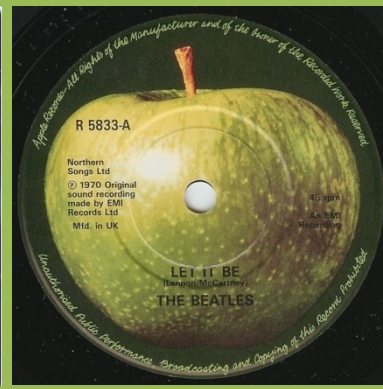

APPLE R 5833 - LET IT BE / YOU KNOW MY NAME (LOOK UP THE NUMBER)

Picture sleeve can be found printed on rough or smooth paper stock.

Push-out center, no polo rings

Northern & Songs aligned

Push-out center, no polo rings

Northern & Songs not aligned

Push-out center with polo rings

Solid center

Export pressing [Apple P-R 5833]

Reissues

Crossover pressing, small @

Large @

1976 Reissue

Push-out center

Solid center

1982 Singles Collection Box

Matte cover, large thumb tab

Glossy cover, small thumb tab

1990 Singles Collection Box

With barcode, small thumb tab

Dish label, thin font, solid center

Dish label, bold font, solid center

Dish label, push-out center

Black moulded jukebox issue