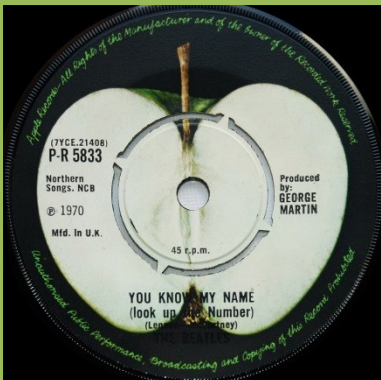

APPLE R 5833 - LET IT BE / YOU KNOW MY NAME (LOOK UP THE NUMBER)

Picture sleeve can be found printed on rough or smooth paper stock.

Push-out center, no polo rings

Northern & Songs aligned

Push-out center, no polo rings

Northern & Songs not aligned

Push-out center with polo rings

Solid center

Export pressing [Apple P-R 5833]

Reissues

Crossover pressing, small @

Large @

1976 Reissue

Push-out center

Solid center

1982 Singles Collection Box

Matte cover, large thumb tab

Glossy cover, small thumb tab

1990 Singles Collection Box

With barcode, small thumb tab

Dish label, thin font, solid center