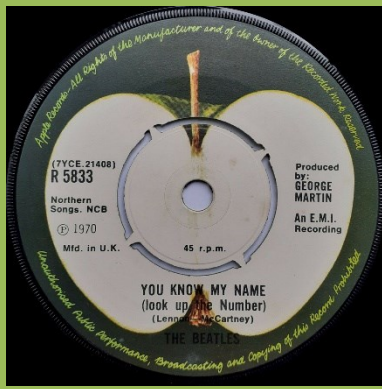

APPLE R 5833 - LET IT BE / YOU KNOW MY NAME (LOOK UP THE NUMBER)

Picture sleeve can be found printed on rough or smooth paper stock.

Push-out center, no polo rings

Northern & Songs aligned

Push-out center, no polo rings

Northern & Songs not aligned

Push-out center with polo rings

Solid center

Export pressing [Apple P-R 5833]

Reissues

Crossover pressing, small @

Large @

1976 Reissue

Push-out center

Solid center

1982 Singles Collection Box

Matte cover, large thumb tab

Glossy cover, small thumb tab

1990 Singles Collection Box

With barcode, small thumb tab

Dish label, thin font, solid center