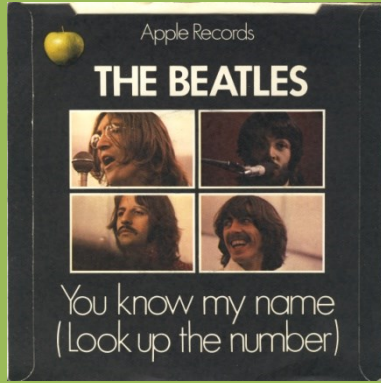

APPLE R 5833 - LET IT BE / YOU KNOW MY NAME (LOOK UP THE NUMBER)

Picture sleeve can be found printed on rough or smooth paper stock.

Push-out center, no polo rings

Northern & Songs aligned

Push-out center, no polo rings

Northern & Songs not aligned

Push-out center with polo rings

Solid center

Export pressing [Apple P-R 5833]

Reissues

Crossover pressing, small @

Large @

1976 Reissue

Push-out center

Solid center

1982 Singles Collection Box

Matte cover, large thumb tab

Glossy cover, small thumb tab

1990 Singles Collection Box

With barcode, small thumb tab

Dish label, thin font, solid center

Dish label, bold font, solid center

Dish label, push-out center

Black moulded jukebox issue