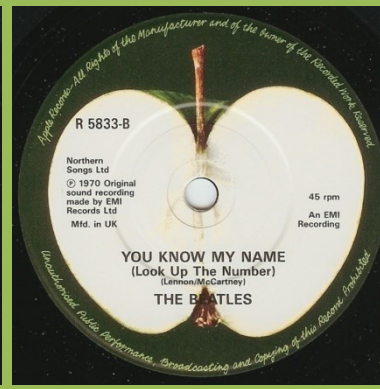

APPLE R 5833 - LET IT BE / YOU KNOW MY NAME (LOOK UP THE NUMBER)

Picture sleeve can be found printed on rough or smooth paper stock.

Push-out center, no polo rings

Northern & Songs aligned

Push-out center, no polo rings

Northern & Songs not aligned

Push-out center with polo rings

Solid center

Export pressing [Apple P-R 5833]

Reissues

Crossover pressing, small @

Large @

1976 Reissue

Push-out center

Solid center

1982 Singles Collection Box

Matte cover, large thumb tab

Glossy cover, small thumb tab

1990 Singles Collection Box

With barcode, small thumb tab

Dish label, thin font, solid center

Dish label, bold font, solid center

Dish label, push-out center

Black moulded jukebox issue