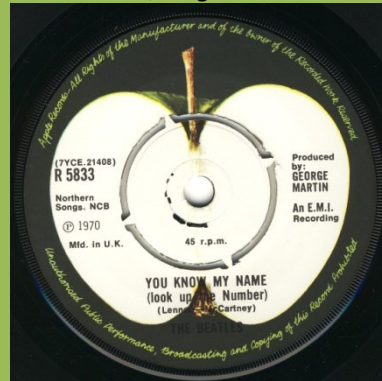

APPLE R 5833 - LET IT BE / YOU KNOW MY NAME (LOOK UP THE NUMBER)

Picture sleeve can be found printed on rough or smooth paper stock.

Push-out center, no polo rings

Northern & Songs aligned

Push-out center, no polo rings

Northern & Songs not aligned

Push-out center with polo rings

Solid center

Export pressing [Apple P-R 5833]

Reissues

Crossover pressing, small @

Large @

1976 Reissue

Push-out center

Solid center

1982 Singles Collection Box

Matte cover, large thumb tab

Glossy cover, small thumb tab

1990 Singles Collection Box

With barcode, small thumb tab

Dish label, thin font, solid center

Dish label, bold font, solid center

Dish label, push-out center

Black moulded jukebox issue