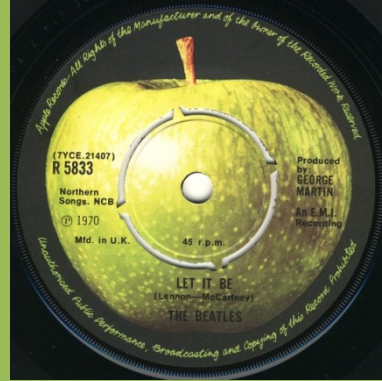

APPLE R 5833 - LET IT BE / YOU KNOW MY NAME (LOOK UP THE NUMBER)

Picture sleeve can be found printed on rough or smooth paper stock.

Push-out center, no polo rings

Northern & Songs aligned

Push-out center, no polo rings

Northern & Songs not aligned

Push-out center with polo rings

Solid center

Export pressing [Apple P-R 5833]

Reissues

Crossover pressing, small @

Large @

1976 Reissue

Push-out center

Solid center

1982 Singles Collection Box

Matte cover, large thumb tab

Glossy cover, small thumb tab

1990 Singles Collection Box

With barcode, small thumb tab

Dish label, thin font, solid center

Dish label, bold font, solid center

Dish label, push-out center

Black moulded jukebox issue