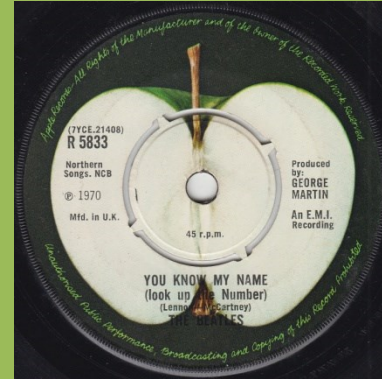

APPLE R 5833 - LET IT BE / YOU KNOW MY NAME (LOOK UP THE NUMBER)

Picture sleeve can be found printed on rough or smooth paper stock.

Push-out center, no polo rings

Northern & Songs aligned

Push-out center, no polo rings

Northern & Songs not aligned

Push-out center with polo rings

Solid center

Export pressing [Apple P-R 5833]

Reissues

Crossover pressing, small @

Large @

1976 Reissue

Push-out center

Solid center

1982 Singles Collection Box

Matte cover, large thumb tab

Glossy cover, small thumb tab

1990 Singles Collection Box

With barcode, small thumb tab

Dish label, thin font, solid center

Dish label, bold font, solid center

Dish label, push-out center

Black moulded jukebox issue