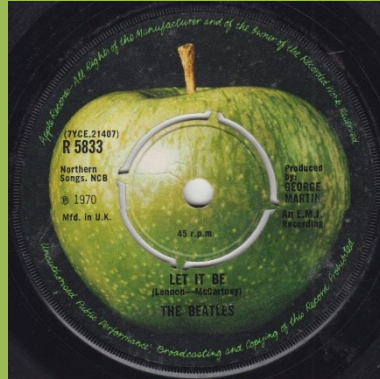

APPLE R 5833 - LET IT BE / YOU KNOW MY NAME (LOOK UP THE NUMBER)

Picture sleeve can be found printed on rough or smooth paper stock.

Push-out center, no polo rings

Northern & Songs aligned

Push-out center, no polo rings

Northern & Songs not aligned

Push-out center with polo rings

Solid center

Export pressing [Apple P-R 5833]

Reissues

Crossover pressing, small @

Large @

1976 Reissue

Push-out center

Solid center

1982 Singles Collection Box

Matte cover, large thumb tab

Glossy cover, small thumb tab

1990 Singles Collection Box

With barcode, small thumb tab

Dish label, thin font, solid center

Dish label, bold font, solid center

Dish label, push-out center

Black moulded jukebox issue