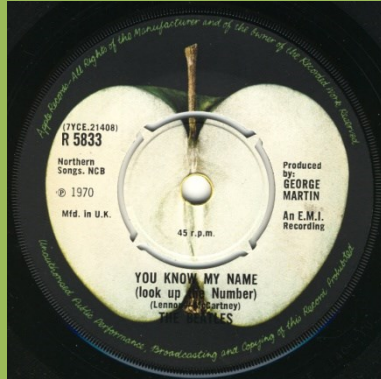

APPLE R 5833 - LET IT BE / YOU KNOW MY NAME (LOOK UP THE NUMBER)

Picture sleeve can be found printed on rough or smooth paper stock.

Push-out center, no polo rings

Northern & Songs aligned

Push-out center, no polo rings

Northern & Songs not aligned

Push-out center with polo rings

Solid center

Export pressing [Apple P-R 5833]

Reissues

Crossover pressing, small @

Large @

1976 Reissue

Push-out center

Solid center

1982 Singles Collection Box

Matte cover, large thumb tab

Glossy cover, small thumb tab

1990 Singles Collection Box

With barcode, small thumb tab

Dish label, thin font, solid center