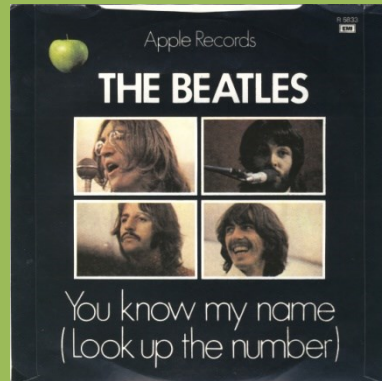

APPLE R 5833 - LET IT BE / YOU KNOW MY NAME (LOOK UP THE NUMBER)

Picture sleeve can be found printed on rough or smooth paper stock.

Push-out center, no polo rings

Northern & Songs aligned

Push-out center, no polo rings

Northern & Songs not aligned

Push-out center with polo rings

Solid center

Export pressing [Apple P-R 5833]

Reissues

Crossover pressing, small @

Large @

1976 Reissue

Push-out center

Solid center

1982 Singles Collection Box

Matte cover, large thumb tab

Glossy cover, small thumb tab

1990 Singles Collection Box

With barcode, small thumb tab

Dish label, thin font, solid center