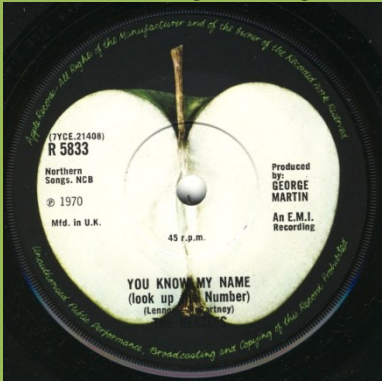

APPLE R 5833 - LET IT BE / YOU KNOW MY NAME (LOOK UP THE NUMBER)

Picture sleeve can be found printed on rough or smooth paper stock.

Push-out center, no polo rings

Northern & Songs aligned

Push-out center, no polo rings

Northern & Songs not aligned

Push-out center with polo rings

Solid center

Export pressing [Apple P-R 5833]

Reissues

Crossover pressing, small @

Large @

1976 Reissue

Push-out center

Solid center

1982 Singles Collection Box

Matte cover, large thumb tab

Glossy cover, small thumb tab

1990 Singles Collection Box

With barcode, small thumb tab

Dish label, thin font, solid center