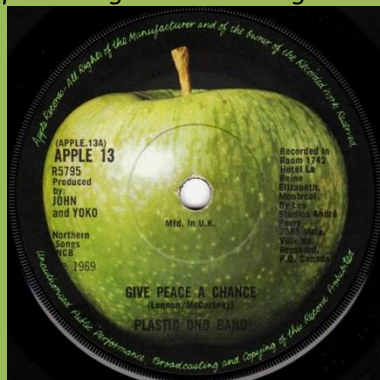

Solid center, No Sold in UK, with R5795 print, © 1969 starts under C in NCB