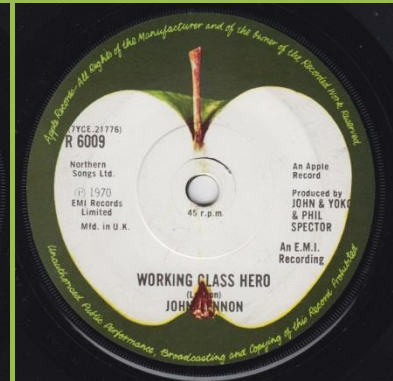

Push-out center