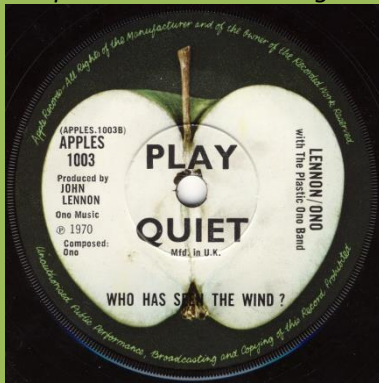

Push-out center, Northern Songs Ltd.