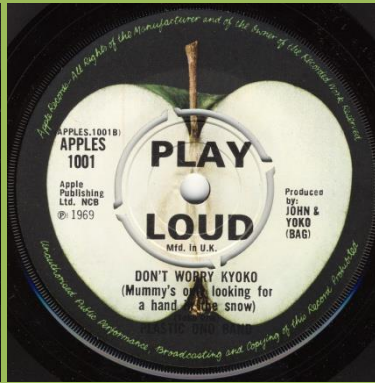

Solid center, No Sold in UK, with R5795 print, © 1969 starts under C in NCB

APPLE APPLES 1001 - COLD TURKEY / DON'T WORRY KYOKO (MUMMY'S ONLY LOOKING FOR A HAND IN THE SNOW)

Solid center, Mfd. starts under spacing between L and O in Loud (A-side) & under O in Loud (B-side), Apple not aligned with Publishing on B-side

Push-out center, Large ring around center

Produced & by not aligned

Push-out center, Large ring around center

Produced & by aligned

Push-out center, No ring around center

Push-out center, Circa 1973 issue with light Apple labels