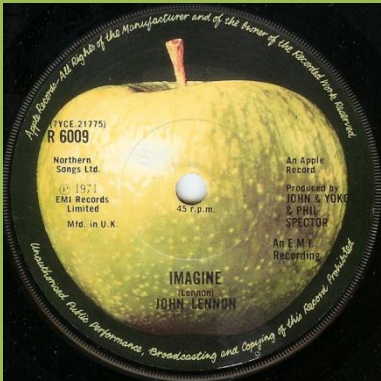

Contract pressing, translucent red vinyl