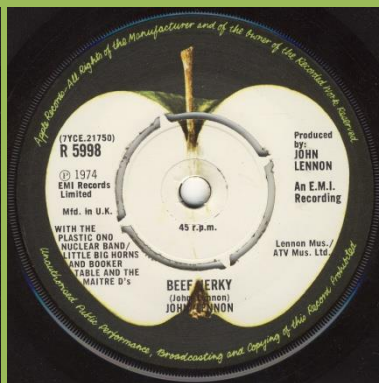

Center ring 2 cm

Center ring 1½ cm

Solid center

EMI PSR 369 - WHATEVER GETS YOU THRU' THE NIGHT / INTERVIEW WITH JOHN LENNON BY BOB MERCER AND A MESSAGE TO THE SALESMEN

Demo

APPLE R 5998 - WHATEVER GETS YOU THRU' THE NIGHT / BEEF JERKY

Demo

Push-out center

Solid center

APPLE R 6003 - #9 DREAM / WHAT YOU GOT

Demo #1

Demo #2 [Edited Version]

From the LP "Walls and Bridges" on bottom of labels

From the LP "Walls and Bridges" to the right side of labels