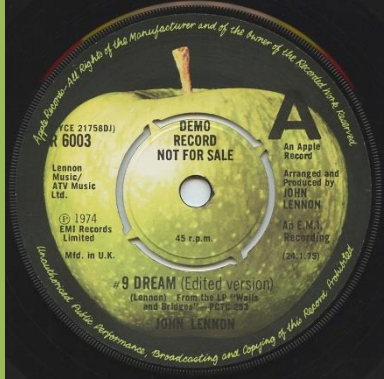

Demo

Push-out center

Solid center

APPLE R 6003 - #9 DREAM / WHAT YOU GOT

Demo #1

Demo #2 [Edited Version]

From the LP "Walls and Bridges" on bottom of labels

From the LP "Walls and Bridges" to the right side of labels