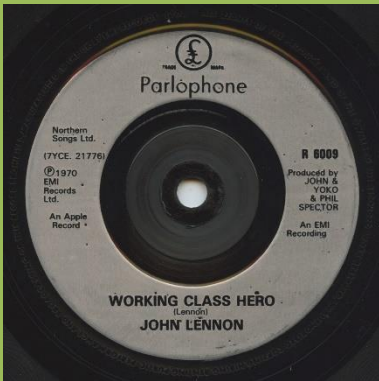

Demo

Push-out center

Solid center

Contract pressing, translucent red vinyl

Dish label, solid center

PARLOPHONE R 6009 - IMAGINE / WORKING CLASS HERO

Silver injection labels, large PARLOPHONE print

An Apple Record print

Silver injection labels, small Parlophone print

An Apple Record print

APPLE G 45 2 - GIVE PEACE A CHANCE / COLD TURKEY

Dish label, solid center

Dish label, push-out center