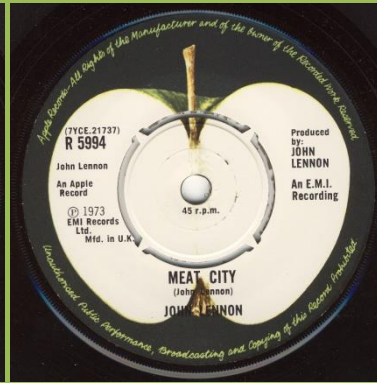

Center ring 2 cm