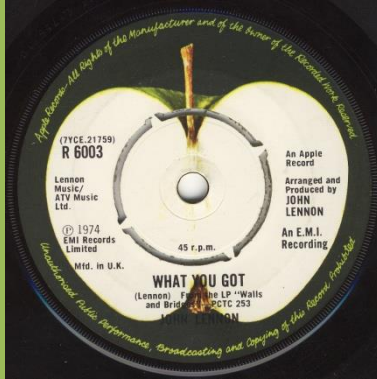

Demo

Push-out center

Solid center

APPLE R 6003 - #9 DREAM / WHAT YOU GOT

Demo #1

Demo #2 [Edited Version]

From the LP "Walls and Bridges" on bottom of labels

From the LP "Walls and Bridges" to the right side of labels

Solid center

APPLE R 6005 - STAND BY ME / MOVE OVER MS. L.

Demo

(King-Glick) & Trio Music credits

(King-Glick) & Carlin Mus. Corp. credits

(King-Leiber-Stoller) & Carlin Mus. Corp. credits

Solid center

APPLE R 6009 - IMAGINE / WORKING CLASS HERO