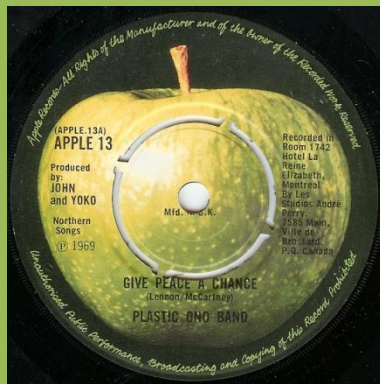

APPLE 13 - GIVE PEACE A CHANCE / REMEMBER LOVE

Matte cover

(Semi)-glossy cover

Push-out center, Sold In UK, No R5795 print

A in (APPLE.13B) starts over A in APPLE 13

Push-out center, Sold In UK, No R5795 print

A in (APPLE.13B) starts after A in APPLE 13

Push-out center, No Sold In UK print, with R5795 print, © 1969 starts under C in NCB, the word Studios aligned to left in printing on right side

Push-out center, No Sold In UK print, with R5795 print, © 1969 starts under spacing between C and B in NCB, printing on right side aligned, no Polo rings

Push-out center, No Sold In UK print, with R5795 print, © 1969 starts under spacing between C and B in NCB, printing on right side aligned, Polo rings

Push-out center, No Sold In UK/With R5795 print (later pressing)