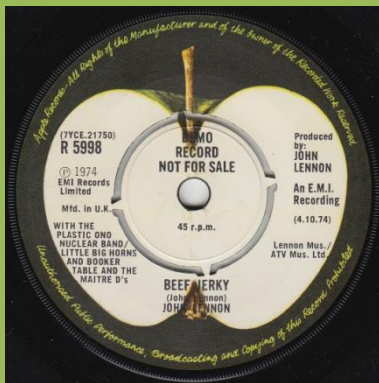

Center ring 2 cm

Center ring 1½ cm

Solid center

EMI PSR 369 - WHATEVER GETS YOU THRU' THE NIGHT / INTERVIEW WITH JOHN LENNON BY BOB MERCER AND A MESSAGE TO THE SALESMEN

Demo

APPLE R 5998 - WHATEVER GETS YOU THRU' THE NIGHT / BEEF JERKY