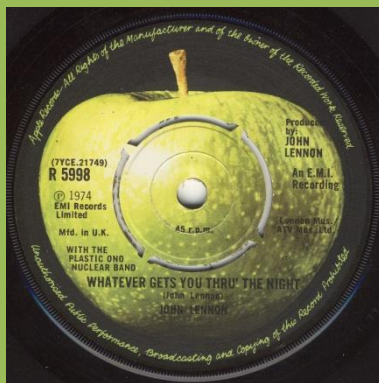

Center ring 2 cm

Center ring 1½ cm

Solid center

EMI PSR 369 - WHATEVER GETS YOU THRU' THE NIGHT / INTERVIEW WITH JOHN LENNON BY BOB MERCER AND A MESSAGE TO THE SALESMEN

Demo

APPLE R 5998 - WHATEVER GETS YOU THRU' THE NIGHT / BEEF JERKY

Demo

Push-out center

Solid center

APPLE R 6003 - #9 DREAM / WHAT YOU GOT

Demo #1

Demo #2 [Edited Version]

From the LP "Walls and Bridges" on bottom of labels

From the LP "Walls and Bridges" to the right side of labels