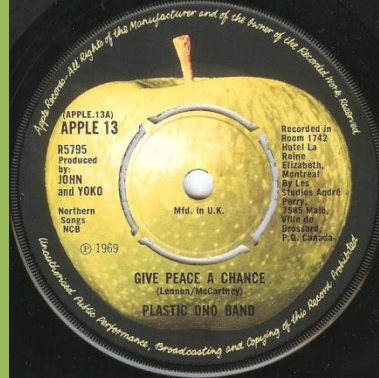

APPLE 13 - GIVE PEACE A CHANCE / REMEMBER LOVE

Matte cover

(Semi)-glossy cover

Push-out center, Sold In UK, No R5795 print

A in (APPLE.13B) starts over A in APPLE 13

Push-out center, Sold In UK, No R5795 print

A in (APPLE.13B) starts after A in APPLE 13

Push-out center, No Sold In UK print, with R5795 print, © 1969 starts under C in NCB, the word Studios aligned to left in printing on right side

Push-out center, No Sold In UK print, with R5795 print, © 1969 starts under spacing between C and B in NCB, printing on right side aligned, no Polo rings