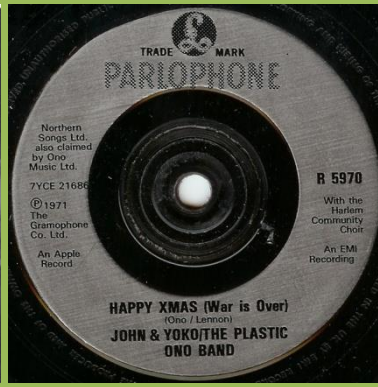

Demo

John's shoulders & Yoko's hair not visible

Demo

John's shoulders & Yoko's hair visible

Solid center

Solid center, Polo rings

Push-out center, Polo rings

CBS Aylesbury contract pressing, solid center, small center ring

CBS Aylesbury contract pressing, Green vinyl, solid center

CBS Aylesbury contract pressing, Green vinyl, push out center

Dish label, solid center

Dish label, push-out center

Silver injection labels

An Apple Record print