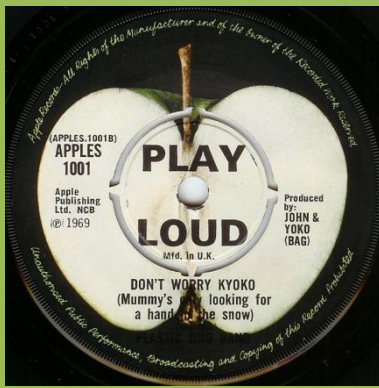

Solid center, No Sold in UK, with R5795 print, © 1969 starts under C in NCB

APPLE APPLES 1001 - COLD TURKEY / DON'T WORRY KYOKO (MUMMY'S ONLY LOOKING FOR A HAND IN THE SNOW)

Solid center, Mfd. starts under spacing between L and O in Loud (A-side) & under O in Loud (B-side), Apple not aligned with Publishing on B-side

Push-out center, Large ring around center

Produced & by not aligned

Push-out center, Large ring around center

Produced & by aligned

Push-out center, No ring around center

Push-out center, Circa 1973 issue with light Apple labels