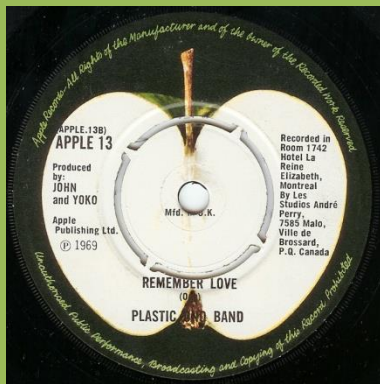

Push-out center, No Sold In UK/No R5795 (later pressing)

Push-out center, dish label