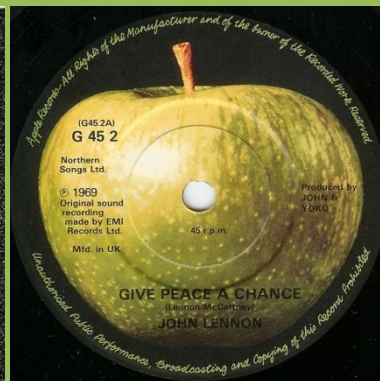

Demo

Push-out center

Solid center

Contract pressing, translucent red vinyl

Dish label, solid center

PARLOPHONE R 6009 - IMAGINE / WORKING CLASS HERO

Silver injection labels, large PARLOPHONE print

An Apple Record print

Silver injection labels, small Parlophone print

An Apple Record print

APPLE G 45 2 - GIVE PEACE A CHANCE / COLD TURKEY

Dish label, solid center

Dish label, push-out center