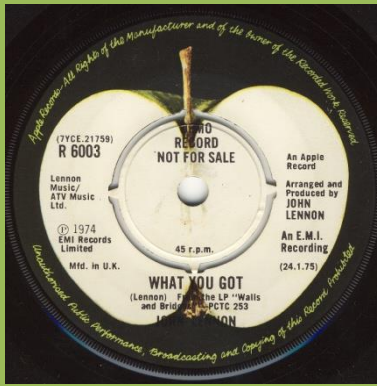

Center ring 2 cm

Center ring 1½ cm

Solid center

EMI PSR 369 - WHATEVER GETS YOU THRU' THE NIGHT / INTERVIEW WITH JOHN LENNON BY BOB MERCER AND A MESSAGE TO THE SALESMEN

Demo

APPLE R 5998 - WHATEVER GETS YOU THRU' THE NIGHT / BEEF JERKY

Demo

Push-out center

Solid center

APPLE R 6003 - #9 DREAM / WHAT YOU GOT

Demo #1

Demo #2 [Edited Version]

From the LP "Walls and Bridges" on bottom of labels

From the LP "Walls and Bridges" to the right side of labels