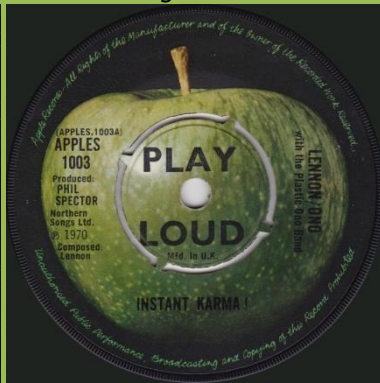

Push-out center, Northern Songs Ltd.