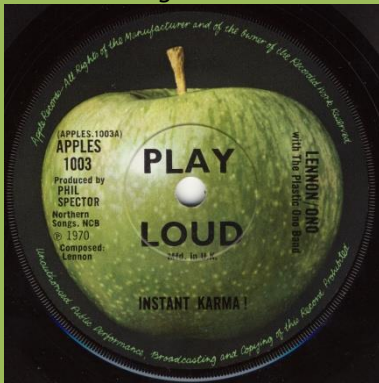

Solid center, Northern Songs. NCB