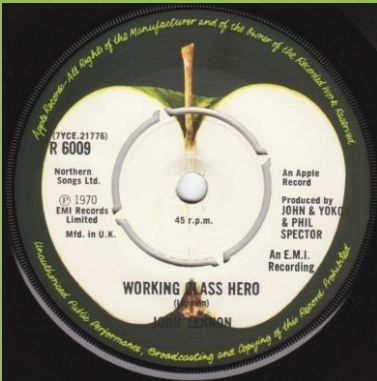

Push-out center