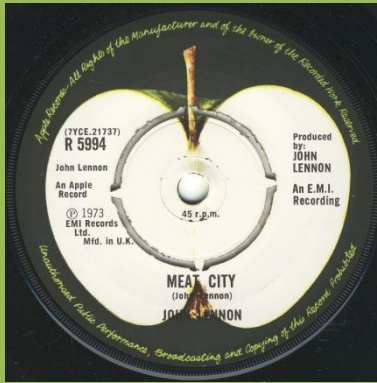

Center ring 1½ cm

Center ring 1½ cm