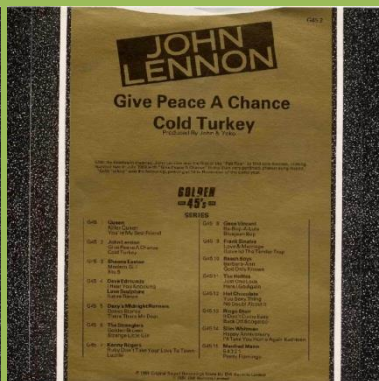

APPLE G 45 2 - GIVE PEACE A CHANCE / COLD TURKEY

Dish label, solid center