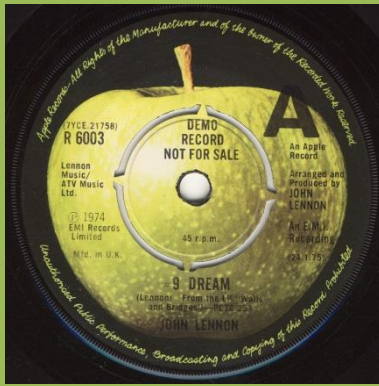

Center ring 2 cm

Center ring 1½ cm

Solid center

EMI PSR 369 - WHATEVER GETS YOU THRU' THE NIGHT / INTERVIEW WITH JOHN LENNON BY BOB MERCER AND A MESSAGE TO THE SALESMEN

Demo

APPLE R 5998 - WHATEVER GETS YOU THRU' THE NIGHT / BEEF JERKY

Demo

Push-out center

Solid center

APPLE R 6003 - #9 DREAM / WHAT YOU GOT

Demo #1

Demo #2 [Edited Version]

From the LP "Walls and Bridges" on bottom of labels

From the LP "Walls and Bridges" to the right side of labels