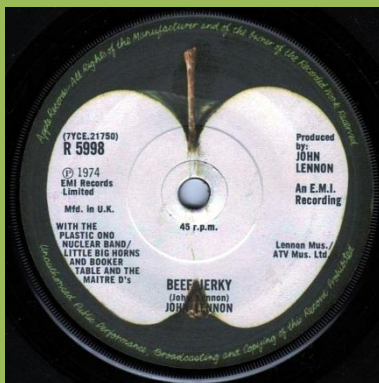

Center ring 2 cm

Center ring 1½ cm

Solid center

EMI PSR 369 - WHATEVER GETS YOU THRU' THE NIGHT / INTERVIEW WITH JOHN LENNON BY BOB MERCER AND A MESSAGE TO THE SALESMEN

Demo

APPLE R 5998 - WHATEVER GETS YOU THRU' THE NIGHT / BEEF JERKY

Demo

Push-out center

Solid center

APPLE R 6003 - #9 DREAM / WHAT YOU GOT

Demo #1

Demo #2 [Edited Version]

From the LP "Walls and Bridges" on bottom of labels

From the LP "Walls and Bridges" to the right side of labels