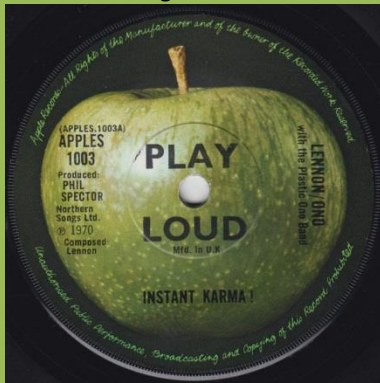

Push-out center, Large ring around center

Produced & by not aligned

Push-out center, Large ring around center

Produced & by aligned

Push-out center, No ring around center

Push-out center, Circa 1973 issue with light Apple labels

APPLE APPLES 1003 - INSTANT KARMA! / WHO HAS SEEN THE WIND?

Solid center, Northern Songs Ltd.

Mfd. starts 1/3 into U in Quiet, Composed and Ono not aligned

Solid center, Northern Songs Ltd.

Mfd. starts on left of U in Quiet, Solid center, Composed and Ono not aligned Northern Songs Ltd.