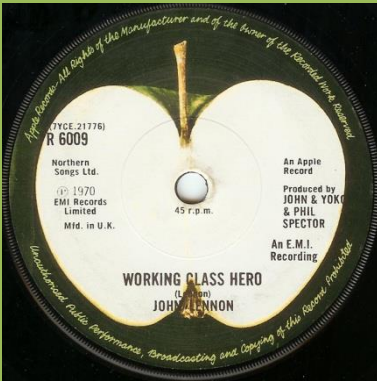

Contract pressing, translucent red vinyl