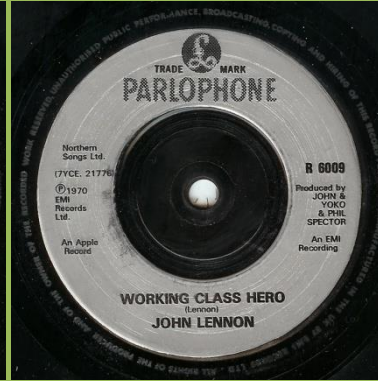

Solid center

APPLE R 6005 - STAND BY ME / MOVE OVER MS. L.

Demo

(King-Glick) & Trio Music credits

(King-Glick) & Carlin Mus. Corp. credits

(King-Leiber-Stoller) & Carlin Mus. Corp. credits

Solid center

APPLE R 6009 - IMAGINE / WORKING CLASS HERO

Demo

Push-out center

Solid center

Contract pressing, translucent red vinyl

Dish label, solid center

PARLOPHONE R 6009 - IMAGINE / WORKING CLASS HERO

Silver injection labels, large PARLOPHONE print

An Apple Record print

Silver injection labels, small Parlophone print

An Apple Record print

APPLE G 45 2 - GIVE PEACE A CHANCE / COLD TURKEY

Dish label, solid center

Dish label, push-out center