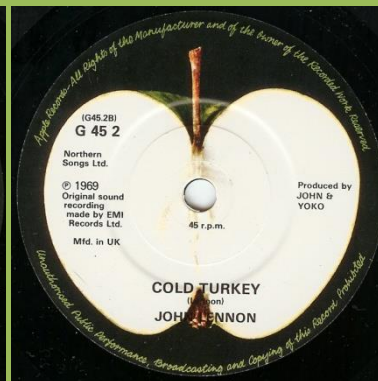

APPLE G 45 2 - GIVE PEACE A CHANCE / COLD TURKEY

Dish label, solid center