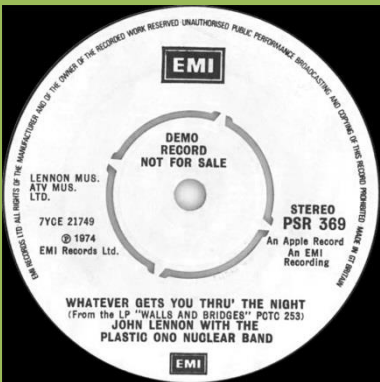

EMI PSR 369 - WHATEVER GETS YOU THRU' THE NIGHT / INTERVIEW WITH JOHN LENNON BY BOB MERCER AND A MESSAGE TO THE SALESMEN

Demo