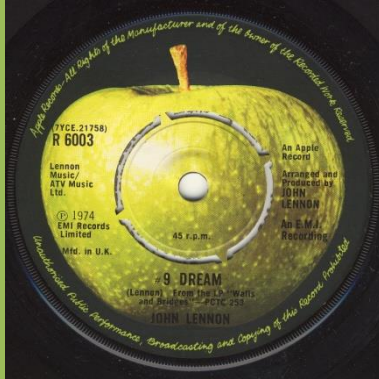

Demo

Push-out center

Solid center

APPLE R 6003 - #9 DREAM / WHAT YOU GOT

Demo #1

Demo #2 [Edited Version]

From the LP "Walls and Bridges" on bottom of labels

From the LP "Walls and Bridges" to the right side of labels

Solid center

APPLE R 6005 - STAND BY ME / MOVE OVER MS. L.

Demo

(King-Glick) & Trio Music credits

(King-Glick) & Carlin Mus. Corp. credits

(King-Leiber-Stoller) & Carlin Mus. Corp. credits

Solid center

APPLE R 6009 - IMAGINE / WORKING CLASS HERO