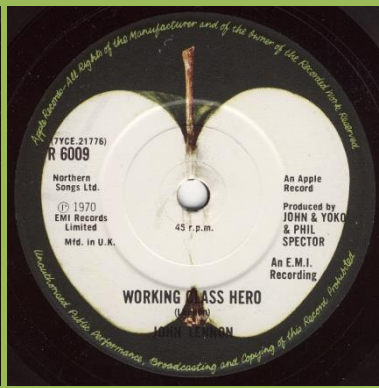

Demo

Push-out center

Solid center

Contract pressing, translucent red vinyl

Dish label, solid center

PARLOPHONE R 6009 - IMAGINE / WORKING CLASS HERO

Silver injection labels, large PARLOPHONE print

An Apple Record print