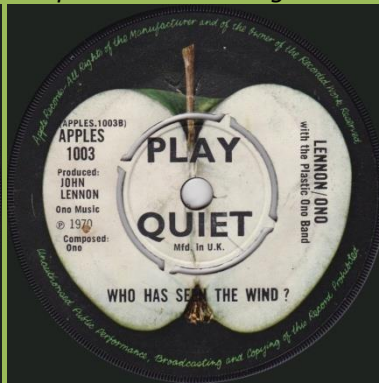

Solid center, Northern Songs. NCB

Push-out center, Northern Songs Ltd.