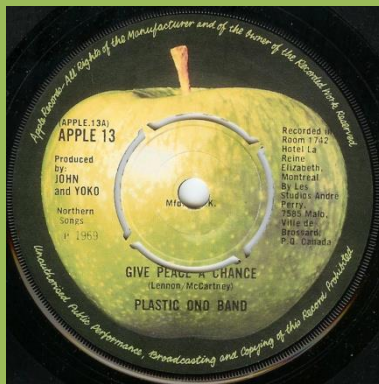

APPLE 13 - GIVE PEACE A CHANCE / REMEMBER LOVE

Matte cover

(Semi)-glossy cover

Push-out center, Sold In UK, No R5795 print

A in (APPLE.13B) starts over A in APPLE 13

Push-out center, Sold In UK, No R5795 print

A in (APPLE.13B) starts after A in APPLE 13

Push-out center, No Sold In UK print, with R5795 print, © 1969 starts under C in NCB, the word Studios aligned to left in printing on right side

Push-out center, No Sold In UK print, with R5795 print, © 1969 starts under spacing between C and B in NCB, printing on right side aligned, no Polo rings

Push-out center, No Sold In UK print, with R5795 print, © 1969 starts under spacing between C and B in NCB, printing on right side aligned, Polo rings

Push-out center, No Sold In UK/With R5795 print (later pressing)

Push-out center, No Sold In UK/No R5795 (later pressing)

Push-out center, dish label

Solid center, Sold In UK/No R5795 print, by starts left of JOHN

Solid center, Sold In UK/No R5795 print, by starts over JOHN