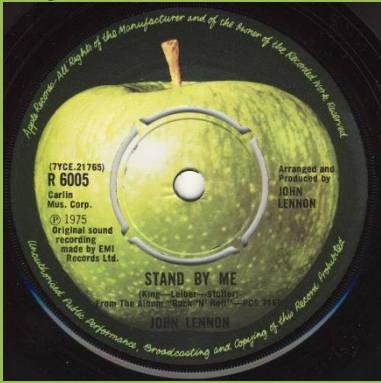

Solid center

APPLE R 6005 - STAND BY ME / MOVE OVER MS. L.

Demo

(King-Glick) & Trio Music credits

(King-Glick) & Carlin Mus. Corp. credits

(King-Leiber-Stoller) & Carlin Mus. Corp. credits

Solid center

APPLE R 6009 - IMAGINE / WORKING CLASS HERO