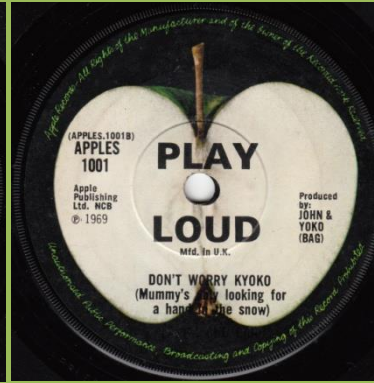

Solid center, Mfd. left aligned with O in Loud (A-side) & under O in Loud (B-side),