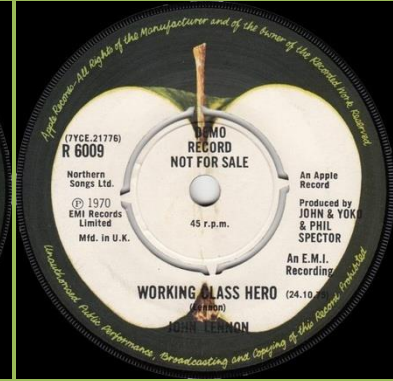

Solid center

APPLE R 6005 - STAND BY ME / MOVE OVER MS. L.

Demo

(King-Glick) & Trio Music credits

(King-Glick) & Carlin Mus. Corp. credits

(King-Leiber-Stoller) & Carlin Mus. Corp. credits

Solid center

APPLE R 6009 - IMAGINE / WORKING CLASS HERO