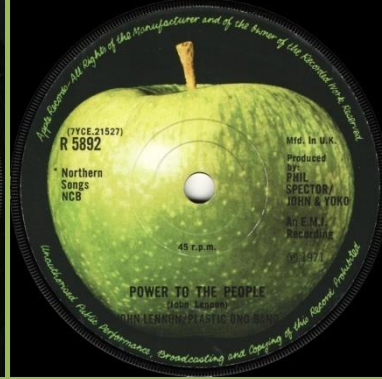

Solid center, matte label

R starts under spacing between 7 & Y

Solid center, double pressing ring