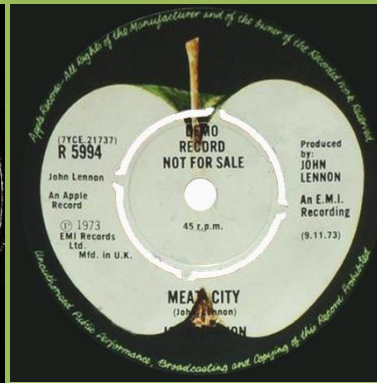

APPLE R 5994 - MIND GAMES / MEAT CITY

Demo