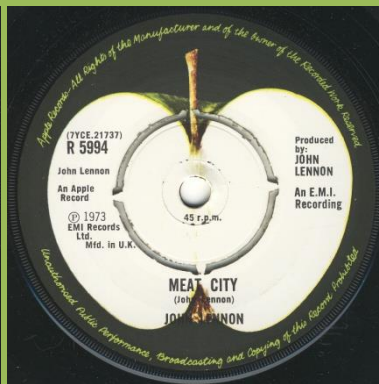

Black moulded jukebox copy, embossed An Apple Record print

APPLE R 5994 - MIND GAMES / MEAT CITY

Demo

No Demo markings, but with (9.11.73) print on A-side

Center ring 1½ cm

Center ring 1½ cm

Center ring 2 cm