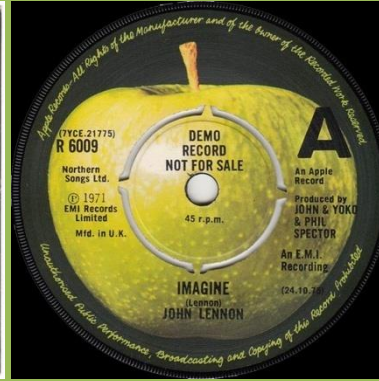

Demo

Push-out center

Solid center

APPLE R 6003 - #9 DREAM / WHAT YOU GOT

Demo #1

Demo #2 [Edited Version]

From the LP "Walls and Bridges" on bottom of labels

From the LP "Walls and Bridges" to the right side of labels

Solid center

APPLE R 6005 - STAND BY ME / MOVE OVER MS. L.

Demo

(King-Glick) & Trio Music credits

(King-Glick) & Carlin Mus. Corp. credits

(King-Leiber-Stoller) & Carlin Mus. Corp. credits

Solid center

APPLE R 6009 - IMAGINE / WORKING CLASS HERO