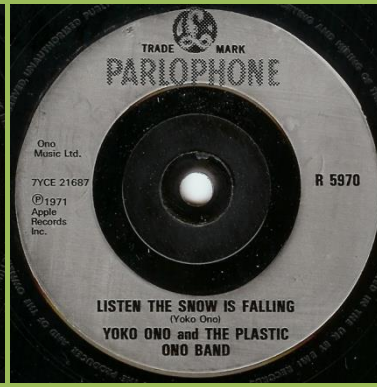

CBS Aylesbury contract pressing, Green vinyl, solid center

CBS Aylesbury contract pressing, Green vinyl, push out center

Dish label, solid center

Dish label, push-out center

Silver injection labels

An Apple Record print