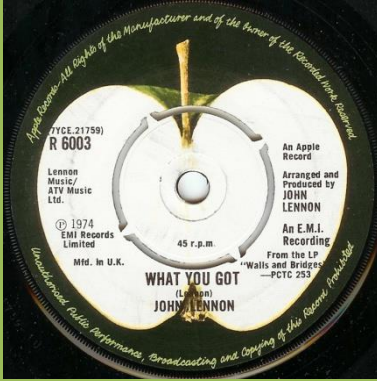

Center ring 2 cm

Center ring 1½ cm

Solid center

EMI PSR 369 - WHATEVER GETS YOU THRU' THE NIGHT / INTERVIEW WITH JOHN LENNON BY BOB MERCER AND A MESSAGE TO THE SALESMEN

Demo

APPLE R 5998 - WHATEVER GETS YOU THRU' THE NIGHT / BEEF JERKY

Demo

Push-out center

Solid center

APPLE R 6003 - #9 DREAM / WHAT YOU GOT

Demo #1

Demo #2 [Edited Version]

From the LP "Walls and Bridges" on bottom of labels

From the LP "Walls and Bridges" to the right side of labels

Solid center

APPLE R 6005 - STAND BY ME / MOVE OVER MS. L.

Demo

(King-Glick) & Trio Music credits

(King-Glick) & Carlin Mus. Corp. credits

(King-Leiber-Stoller) & Carlin Mus. Corp. credits

Solid center

APPLE R 6009 - IMAGINE / WORKING CLASS HERO