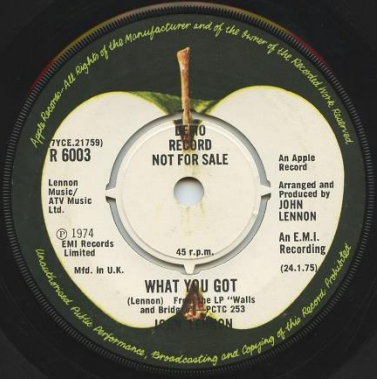

Demo

Push-out center

Solid center

APPLE R 6003 - #9 DREAM / WHAT YOU GOT

Demo #1

Demo #2 [Edited Version]

From the LP "Walls and Bridges" on bottom of labels

From the LP "Walls and Bridges" to the right side of labels

Solid center

APPLE R 6005 - STAND BY ME / MOVE OVER MS. L.

Demo

(King-Glick) & Trio Music credits

(King-Glick) & Carlin Mus. Corp. credits

(King-Leiber-Stoller) & Carlin Mus. Corp. credits

Solid center

APPLE R 6009 - IMAGINE / WORKING CLASS HERO