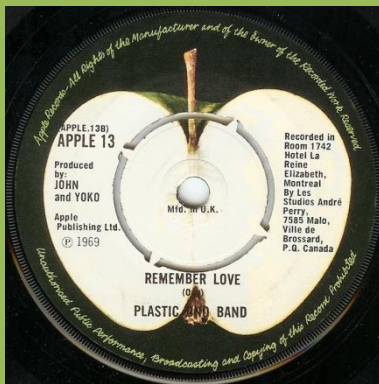

Push-out center, No Sold In UK/No R5795 (later pressing)