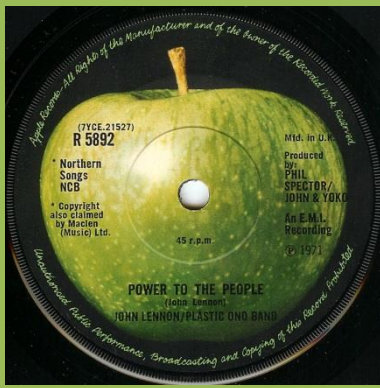

APPLE R 5892 - POWER TO THE PEOPLE / OPEN YOUR BOX

Push-out center, Copyright also claimed by Maclen (Music) Ltd.

Push-out center, unsliced Apple

Push-out center, sliced Apple

Solid center, Copyright also claimed by Maclen (Music) Ltd.

Solid center, Copyright also claimed by Maclen (Music) Ltd.

Matte label on B-side, R starts under spacing between 7 & Y

Solid center, matte label

R starts under spacing between 7 & Y

Solid center, matte label