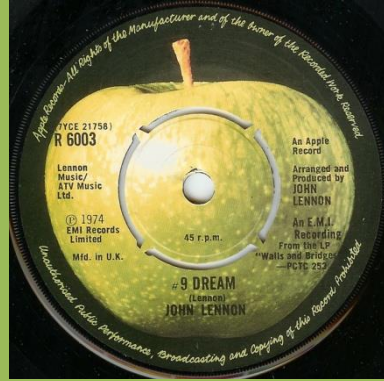

Demo

Push-out center

Solid center

APPLE R 6003 - #9 DREAM / WHAT YOU GOT

Demo #1

Demo #2 [Edited Version]

From the LP "Walls and Bridges" on bottom of labels

From the LP "Walls and Bridges" to the right side of labels

Solid center

APPLE R 6005 - STAND BY ME / MOVE OVER MS. L.

Demo

(King-Glick) & Trio Music credits

(King-Glick) & Carlin Mus. Corp. credits

(King-Leiber-Stoller) & Carlin Mus. Corp. credits

Solid center

APPLE R 6009 - IMAGINE / WORKING CLASS HERO