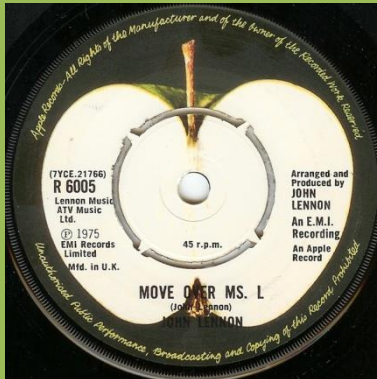

Demo

Push-out center

Solid center

APPLE R 6003 - #9 DREAM / WHAT YOU GOT

Demo #1

Demo #2 [Edited Version]

From the LP "Walls and Bridges" on bottom of labels

From the LP "Walls and Bridges" to the right side of labels

Solid center

APPLE R 6005 - STAND BY ME / MOVE OVER MS. L.

Demo

(King-Glick) & Trio Music credits

(King-Glick) & Carlin Mus. Corp. credits

(King-Leiber-Stoller) & Carlin Mus. Corp. credits

Solid center

APPLE R 6009 - IMAGINE / WORKING CLASS HERO