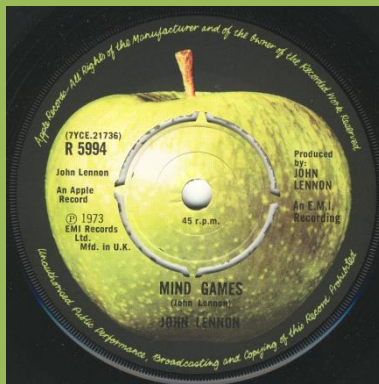

Black moulded jukebox copy, embossed An Apple Record print

APPLE R 5994 - MIND GAMES / MEAT CITY

Demo

No Demo markings, but with (9.11.73) print on A-side

Center ring 1½ cm

Center ring 1½ cm

Center ring 2 cm