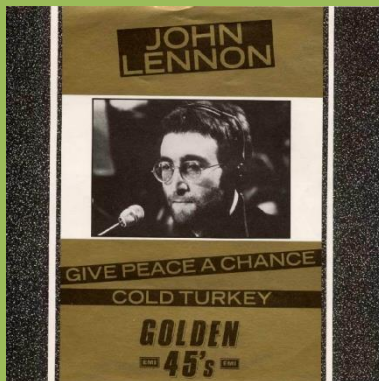

Demo

Push-out center

Solid center

Contract pressing, translucent red vinyl

Dish label, solid center

PARLOPHONE R 6009 - IMAGINE / WORKING CLASS HERO

Silver injection labels, large PARLOPHONE print

An Apple Record print

Silver injection labels, small Parlophone print

An Apple Record print

APPLE G 45 2 - GIVE PEACE A CHANCE / COLD TURKEY

Dish label, solid center

Dish label, push-out center