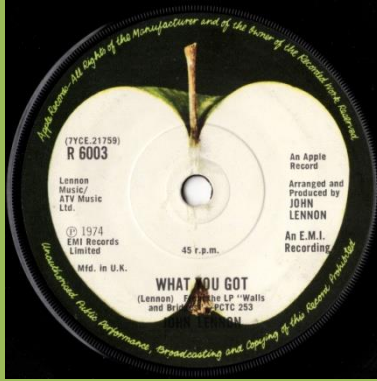

Demo

Push-out center

Solid center

APPLE R 6003 - #9 DREAM / WHAT YOU GOT

Demo #1

Demo #2 [Edited Version]

From the LP "Walls and Bridges" on bottom of labels

From the LP "Walls and Bridges" to the right side of labels

Solid center

APPLE R 6005 - STAND BY ME / MOVE OVER MS. L.

Demo

(King-Glick) & Trio Music credits

(King-Glick) & Carlin Mus. Corp. credits

(King-Leiber-Stoller) & Carlin Mus. Corp. credits

Solid center

APPLE R 6009 - IMAGINE / WORKING CLASS HERO