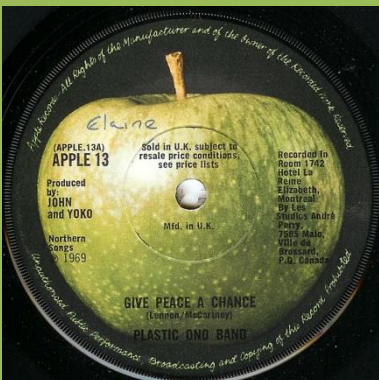

Push-out center, No Sold In UK print, with R5795 print, © 1969 starts under spacing between C and B in NCB, printing on right side aligned, Polo rings

Push-out center, No Sold In UK/With R5795 print (later pressing)

Push-out center, No Sold In UK/No R5795 (later pressing)

Push-out center, dish label

Solid center, Sold In UK/No R5795 print, by starts left of JOHN

Solid center, Sold In UK/No R5795 print, by starts over JOHN