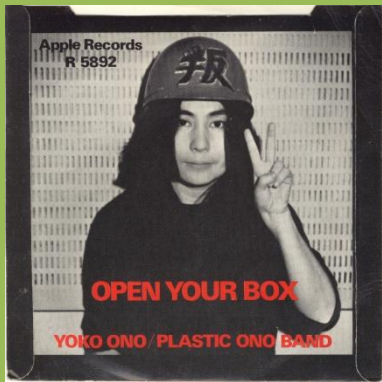

Mfd. starts 1/3 into U in Quiet, Composed and Ono aligned

Solid center, Northern Songs. NCB

Push-out center, Northern Songs Ltd.

Push-out center,
Northern Songs NCB

Push-out center, Circa 1973 issue with light Apple labels

APPLE R 5892 - POWER TO THE PEOPLE / OPEN YOUR BOX

Push-out center, Copyright also claimed by Maclen (Music) Ltd.

Push-out center, unsliced Apple

Push-out center, sliced Apple

Solid center, Copyright also claimed by Maclen (Music) Ltd.