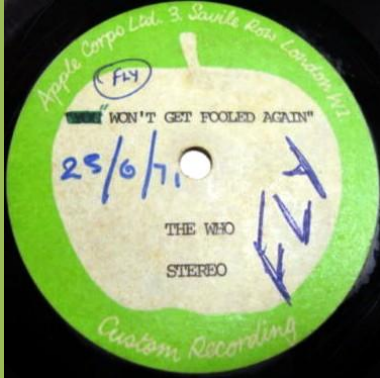

(B&W scan)