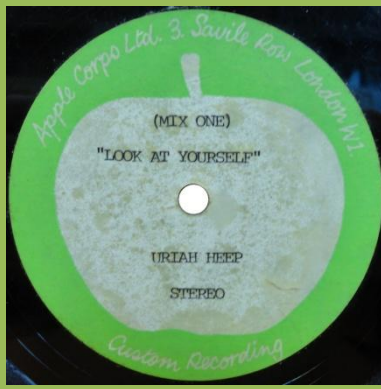

RAIN ON MY WINDOW (unknown)

SAILING ON THE MOON (unknown)

STREAK OF HAIL / GORDON'S ORGAN (unknown)

TAKE MY LIFE (unknown)

YOUNG HEARTS (unknown)

LOOK AT YOURSELF [Mix One] / LOOK AT YOURSELF [Mix Two] (Uriah Heep)