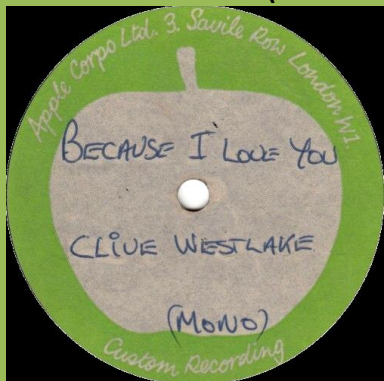

LITTLE GIRL LOST (Clive Westlake)