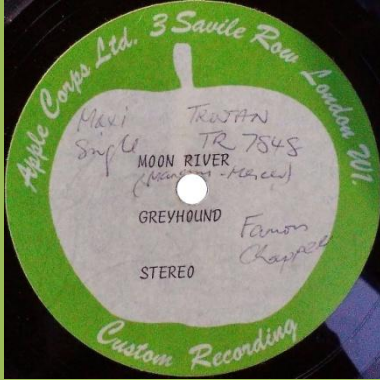

MOON RIVER / THE PRESSURE IS COMING ON - I'VE BEEN TRYING (Greyhound) 7" Acetate on a 10" Disc

RED QUEEN / ETHELION (Gryphon)

STORMY WEATHER [Ron Handrek] / EVERYBODY CROSSFIRE [Sammy Sevens] - NO GOOD [Richard Anthony]