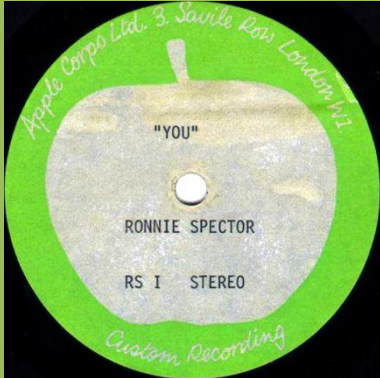

*Small spacing between
Slade & mono*

TAKE ME BAK 'OME / WONDERIN' Y (Slade)

THE BANGIN' MAN / SHE DID IT TO ME (Slade)

LOVELY LA-DE-DAY (Ronnie Spector)

TRY SOME, BUY SOME (Ronnie Spector)

YOU (RS 1) / YOU (RS 2) (Ronnie Spector)