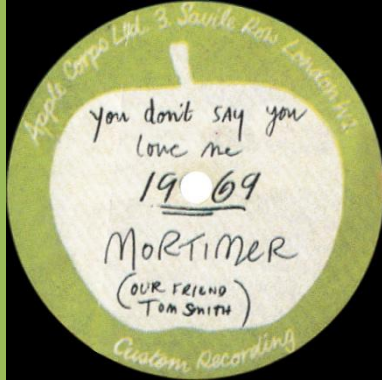

MOTORCYCLE MAMA/RAINBOW ROAD (Motorcycle Project) 10" Disc