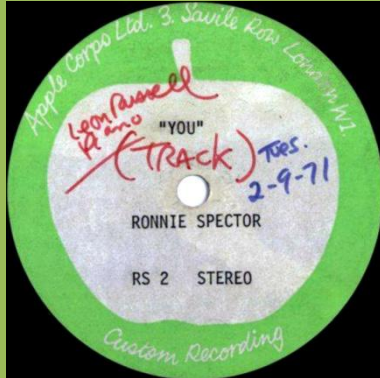

*Small spacing between
Slade & mono*

TAKE ME BAK 'OME / WONDERIN' Y (Slade)

THE BANGIN' MAN / SHE DID IT TO ME (Slade)

LOVELY LA-DE-DAY (Ronnie Spector)

TRY SOME, BUY SOME (Ronnie Spector)

YOU (RS 1) / YOU (RS 2) (Ronnie Spector)