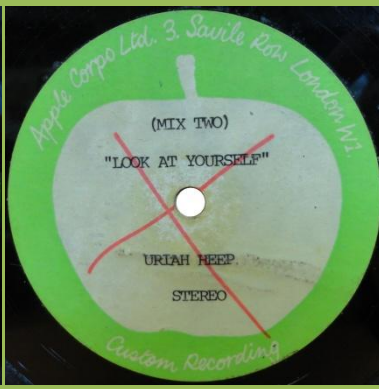

RAIN ON MY WINDOW (unknown)

SAILING ON THE MOON (unknown)

STREAK OF HAIL / GORDON'S ORGAN (unknown)

TAKE MY LIFE (unknown)

YOUNG HEARTS (unknown)

LOOK AT YOURSELF [Mix One] / LOOK AT YOURSELF [Mix Two] (Uriah Heep)