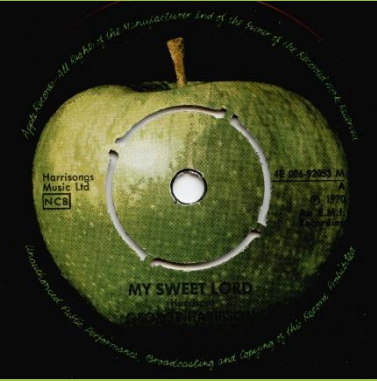

APPLE 4E006-92053 M - MY SWEET LORD / ISN'T IT A PITY

Ring around push-out

No ring around push-out

No ring around push-out

ISN'T IT PITY misprint

Ring around push-out

ISN'T IT PITY misprint, green B-side

Ring around push-out

ISN'T IT PITY misprint, dark green B-side

Without Harrisongs Music Ltd. on A-side

Without Harrisongs Music Ltd. on B-side

APPLE 4E006-04751 M - WHAT IS LIFE / APPLE SCRUFFS

Ring around push-out

No ring around push-out

APPLE 4E006-04888 - BANGLA DESH / DEEP BLUE

1st cover

2nd cover

Rear cover with "M"

Cover exist with GEORGE HARRISON in various shades of orange

2nd cover

Rear cover without "M"

APPLE R 5988 - GIVE ME LOVE (GIVE ME PEACE ON EARTH) / MISS O'DELL