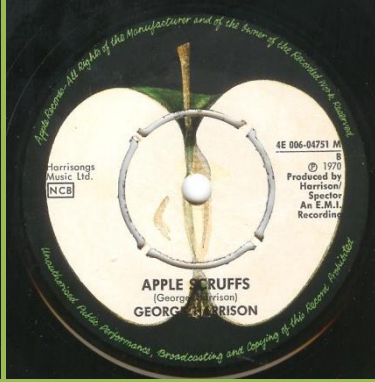

APPLE 4E006-92053 M - MY SWEET LORD / ISN'T IT A PITY

Ring around push-out

No ring around push-out

No ring around push-out

ISN'T IT PITY misprint

Ring around push-out

ISN'T IT PITY misprint, green B-side

Ring around push-out

ISN'T IT PITY misprint, dark green B-side

Without Harrisongs Music Ltd. on A-side

Without Harrisongs Music Ltd. on B-side

APPLE 4E006-04751 M - WHAT IS LIFE / APPLE SCRUFFS

Ring around push-out

No ring around push-out

APPLE 4E006-04888 - BANGLA DESH / DEEP BLUE

1st cover

2nd cover

Rear cover with "M"

Cover exist with GEORGE HARRISON in various shades of orange

2nd cover

Rear cover without "M"

APPLE R 5988 - GIVE ME LOVE (GIVE ME PEACE ON EARTH) / MISS O'DELL