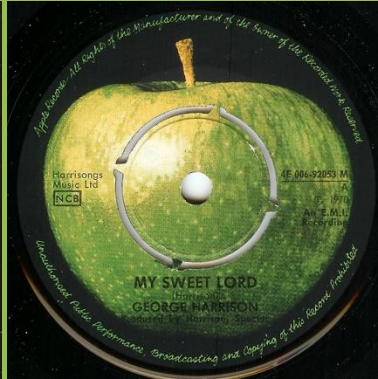

APPLE 4E006-92053 M - MY SWEET LORD / ISN'T IT A PITY

Ring around push-out

No ring around push-out

No ring around push-out

ISN'T IT PITY misprint

Ring around push-out

ISN'T IT PITY misprint, green B-side

Ring around push-out

ISN'T IT PITY misprint, dark green B-side

Without Harrisongs Music Ltd. on A-side

Without Harrisongs Music Ltd. on B-side

APPLE 4E006-04751 M - WHAT IS LIFE / APPLE SCRUFFS

Ring around push-out

No ring around push-out

APPLE 4E006-04888 - BANGLA DESH / DEEP BLUE

1st cover

2nd cover

Rear cover with "M"

Cover exist with GEORGE HARRISON in various shades of orange

2nd cover

Rear cover without "M"

APPLE R 5988 - GIVE ME LOVE (GIVE ME PEACE ON EARTH) / MISS O'DELL