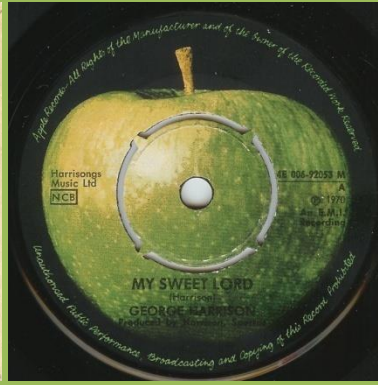

APPLE 4E006-92053 M - MY SWEET LORD / ISN'T IT A PITY

Ring around push-out

No ring around push-out

No ring around push-out

ISN'T IT PITY misprint

Ring around push-out

ISN'T IT PITY misprint, green B-side

Ring around push-out

ISN'T IT PITY misprint, dark green B-side

Without Harrisongs Music Ltd. on A-side

Without Harrisongs Music Ltd. on B-side

APPLE 4E006-04751 M - WHAT IS LIFE / APPLE SCRUFFS

Ring around push-out

No ring around push-out

APPLE 4E006-04888 - BANGLA DESH / DEEP BLUE

1st cover

2nd cover

Rear cover with "M"

Cover exist with GEORGE HARRISON in various shades of orange

2nd cover

Rear cover without "M"

APPLE R 5988 - GIVE ME LOVE (GIVE ME PEACE ON EARTH) / MISS O'DELL