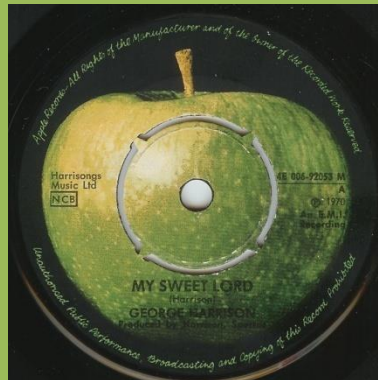

APPLE 4E006-92053 M - MY SWEET LORD / ISN'T IT A PITY

Ring around push-out

No ring around push-out

No ring around push-out

ISN'T IT PITY misprint

Ring around push-out

ISN'T IT PITY misprint, green B-side

Ring around push-out

ISN'T IT PITY misprint, dark green B-side

Without Harrisongs Music Ltd. on A-side

Without Harrisongs Music Ltd. on B-side

APPLE 4E006-04751 M - WHAT IS LIFE / APPLE SCRUFFS

Ring around push-out

No ring around push-out

APPLE 4E006-04888 - BANGLA DESH / DEEP BLUE

1st cover

2nd cover

Rear cover with "M"

Cover exist with GEORGE HARRISON in various shades of orange

2nd cover

Rear cover without "M"

APPLE R 5988 - GIVE ME LOVE (GIVE ME PEACE ON EARTH) / MISS O'DELL