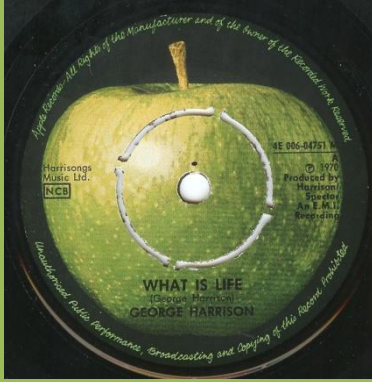

APPLE 4E006-92053 M - MY SWEET LORD / ISN'T IT A PITY

Ring around push-out

No ring around push-out

No ring around push-out

ISN'T IT PITY misprint

Ring around push-out

ISN'T IT PITY misprint, green B-side

Ring around push-out

ISN'T IT PITY misprint, dark green B-side

Without Harrisongs Music Ltd. on A-side

Without Harrisongs Music Ltd. on B-side

APPLE 4E006-04751 M - WHAT IS LIFE / APPLE SCRUFFS

Ring around push-out

No ring around push-out

APPLE 4E006-04888 - BANGLA DESH / DEEP BLUE

1st cover

2nd cover

Rear cover with "M"

Cover exist with GEORGE HARRISON in various shades of orange

2nd cover

Rear cover without "M"

APPLE R 5988 - GIVE ME LOVE (GIVE ME PEACE ON EARTH) / MISS O'DELL