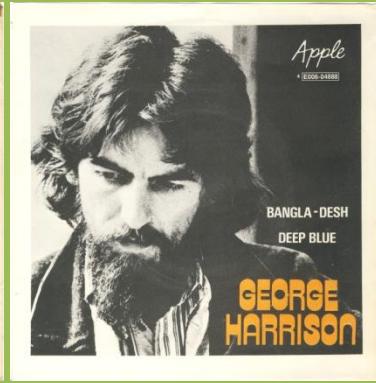

APPLE 4E006-92053 M - MY SWEET LORD / ISN'T IT A PITY

Ring around push-out

No ring around push-out

No ring around push-out

ISN'T IT PITY misprint

Ring around push-out

ISN'T IT PITY misprint, green B-side

Ring around push-out

ISN'T IT PITY misprint, dark green B-side

Without Harrisongs Music Ltd. on A-side

Without Harrisongs Music Ltd. on B-side

APPLE 4E006-04751 M - WHAT IS LIFE / APPLE SCRUFFS

Ring around push-out

No ring around push-out

APPLE 4E006-04888 - BANGLA DESH / DEEP BLUE

1st cover

2nd cover

Rear cover with "M"

Cover exist with GEORGE HARRISON in various shades of orange

2nd cover

Rear cover without "M"

APPLE R 5988 - GIVE ME LOVE (GIVE ME PEACE ON EARTH) / MISS O'DELL