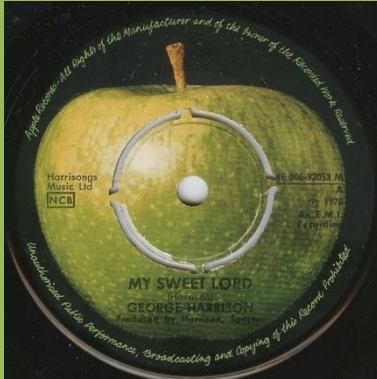

APPLE 4E006-92053 M - MY SWEET LORD / ISN'T IT A PITY

Ring around push-out

No ring around push-out

No ring around push-out

ISN'T IT PITY misprint

Ring around push-out

ISN'T IT PITY misprint, green B-side

Ring around push-out

ISN'T IT PITY misprint, dark green B-side

Without Harrisongs Music Ltd. on A-side

Without Harrisongs Music Ltd. on B-side

APPLE 4E006-04751 M - WHAT IS LIFE / APPLE SCRUFFS

Ring around push-out

No ring around push-out

APPLE 4E006-04888 - BANGLA DESH / DEEP BLUE

1st cover

2nd cover

Rear cover with "M"

Cover exist with GEORGE HARRISON in various shades of orange

2nd cover

Rear cover without "M"

APPLE R 5988 - GIVE ME LOVE (GIVE ME PEACE ON EARTH) / MISS O'DELL