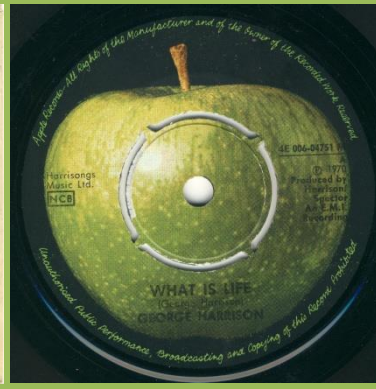

APPLE 4E006-92053 M - MY SWEET LORD / ISN'T IT A PITY

Ring around push-out

No ring around push-out

No ring around push-out

ISN'T IT PITY misprint

Ring around push-out

ISN'T IT PITY misprint, green B-side

Ring around push-out

ISN'T IT PITY misprint, dark green B-side

Without Harrisongs Music Ltd. on A-side

Without Harrisongs Music Ltd. on B-side

APPLE 4E006-04751 M - WHAT IS LIFE / APPLE SCRUFFS

Ring around push-out

No ring around push-out

APPLE 4E006-04888 - BANGLA DESH / DEEP BLUE

1st cover

2nd cover

Rear cover with "M"

Cover exist with GEORGE HARRISON in various shades of orange

2nd cover

Rear cover without "M"

APPLE R 5988 - GIVE ME LOVE (GIVE ME PEACE ON EARTH) / MISS O'DELL