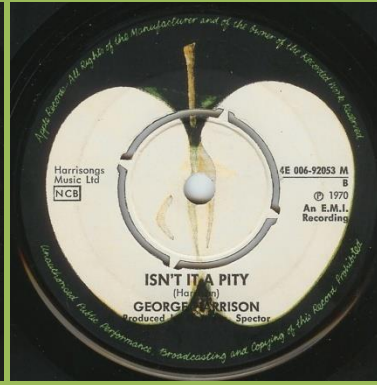

APPLE 4E006-92053 M - MY SWEET LORD / ISN'T IT A PITY

Ring around push-out

No ring around push-out

No ring around push-out

ISN'T IT PITY misprint

Ring around push-out

ISN'T IT PITY misprint, green B-side

Ring around push-out

ISN'T IT PITY misprint, dark green B-side

Without Harrisongs Music Ltd. on A-side

Without Harrisongs Music Ltd. on B-side

APPLE 4E006-04751 M - WHAT IS LIFE / APPLE SCRUFFS

Ring around push-out

No ring around push-out

APPLE 4E006-04888 - BANGLA DESH / DEEP BLUE

1st cover

2nd cover

Rear cover with "M"

Cover exist with GEORGE HARRISON in various shades of orange

2nd cover

Rear cover without "M"

APPLE R 5988 - GIVE ME LOVE (GIVE ME PEACE ON EARTH) / MISS O'DELL