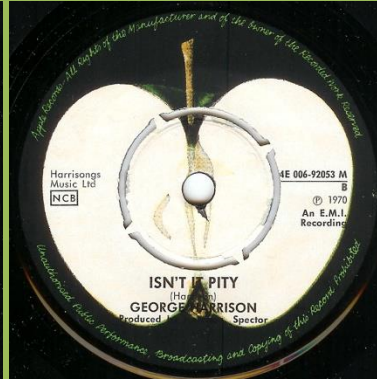

APPLE 4E006-92053 M - MY SWEET LORD / ISN'T IT A PITY

Ring around push-out

No ring around push-out

No ring around push-out

ISN'T IT PITY misprint

Ring around push-out

ISN'T IT PITY misprint, green B-side

Ring around push-out

ISN'T IT PITY misprint, dark green B-side

Without Harrisongs Music Ltd. on A-side

Without Harrisongs Music Ltd. on B-side

APPLE 4E006-04751 M - WHAT IS LIFE / APPLE SCRUFFS

Ring around push-out

No ring around push-out

APPLE 4E006-04888 - BANGLA DESH / DEEP BLUE

1st cover

2nd cover

Rear cover with "M"

Cover exist with GEORGE HARRISON in various shades of orange

2nd cover

Rear cover without "M"

APPLE R 5988 - GIVE ME LOVE (GIVE ME PEACE ON EARTH) / MISS O'DELL