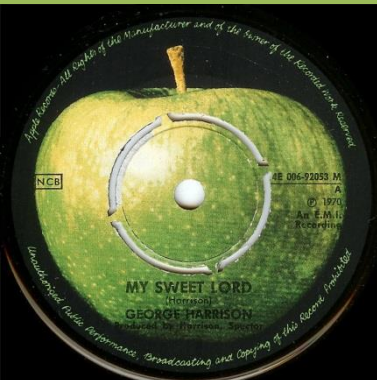

APPLE 4E006-92053 M - MY SWEET LORD / ISN'T IT A PITY

Ring around push-out

No ring around push-out

No ring around push-out

ISN'T IT PITY misprint

Ring around push-out

ISN'T IT PITY misprint, green B-side

Ring around push-out

ISN'T IT PITY misprint, dark green B-side

Without Harrisongs Music Ltd. on A-side

Without Harrisongs Music Ltd. on B-side

APPLE 4E006-04751 M - WHAT IS LIFE / APPLE SCRUFFS

Ring around push-out

No ring around push-out

APPLE 4E006-04888 - BANGLA DESH / DEEP BLUE

1st cover

2nd cover

Rear cover with "M"

Cover exist with GEORGE HARRISON in various shades of orange

2nd cover

Rear cover without "M"

APPLE R 5988 - GIVE ME LOVE (GIVE ME PEACE ON EARTH) / MISS O'DELL