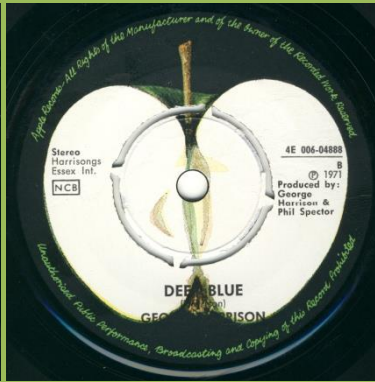

APPLE 4E006-92053 M - MY SWEET LORD / ISN'T IT A PITY

Ring around push-out

No ring around push-out

No ring around push-out

ISN'T IT PITY misprint

Ring around push-out

ISN'T IT PITY misprint, green B-side

Ring around push-out

ISN'T IT PITY misprint, dark green B-side

Without Harrisongs Music Ltd. on A-side

Without Harrisongs Music Ltd. on B-side

APPLE 4E006-04751 M - WHAT IS LIFE / APPLE SCRUFFS

Ring around push-out

No ring around push-out

APPLE 4E006-04888 - BANGLA DESH / DEEP BLUE

1st cover

2nd cover

Rear cover with "M"

Cover exist with GEORGE HARRISON in various shades of orange

2nd cover

Rear cover without "M"

APPLE R 5988 - GIVE ME LOVE (GIVE ME PEACE ON EARTH) / MISS O'DELL