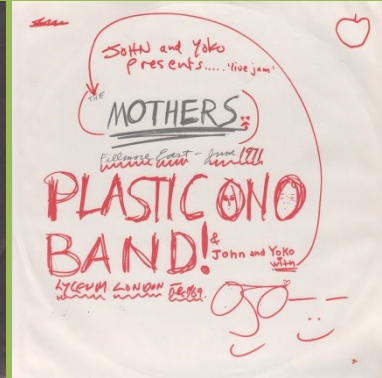

Light blue label

Flat label

Blue label

Without ® right to ODEON logo

Blue label

® right to ODEON logo

**ODEON 10C 064-004.914 - IMAGINE**

Release number on cover 1J 064-04.914

Poster

Post card

An Apple Record print on inner sleeve

**ODEON 064-1049141 - IMAGINE**

Poster

Post card

An Apple Record print on inner sleeve

33 r.p.m. on right

Fabricado por Sonic S.A.

33 r.p.m. on left

Fabricado por Sonic S.A.

Large 33 r.p.m. on left

Fabricado por Tecnifon S.A.

Small 33 r.p.m. on left

Fabricado por Tecnifon S.A.

APPLE 1J 148-05137/8 – SOME TIME IN NEW YORK CITY [2-LP]

Cover types: 1) laminated, 2) non-laminated

Inner sleeve with rounded corners (cover type 1)

Inner sleeve with straight corners (cover type 2)

Cover type 1

Slightly yellow colored print

Cover type 2

APPLE 1J 064-05491 – MIND GAMES