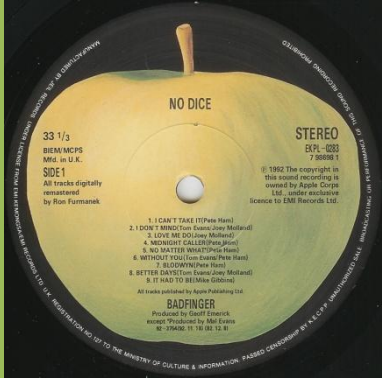

APPLE EKPL 0198 – POST CARD (Mary Hopkin)

2 sided lyric/info sheet

Rice-paper inner sleeve

LP contains all 18 tracks from the first CD issue or 2 LP vinyl re-issue

APPLE ST 3364– MAGIC CHRISTIAN MUSIC (Badfinger)

US tracklist, 70s issue

b/w backcover

b/w labels

APPLE EKPL 0189 – MAGIC CHRISTIAN MUSIC (Badfinger)

1 sided info sheet

Rice-paper inner sleeve

Contains only the first disc from the 1991 2 LP re-issue

APPLE OLE 0... – NO DICE (Badfinger)

APPLE EKPL 0283 – NO DICE (Badfinger)

Second issue

2 sided info sheet

Rice-paper inner sleeve

LP contains all 17 tracks from the first CD issue or 2 LP vinyl re-issue

APPLE EKPL 0302 – STRAIGHT UP (Badfinger)

1 sided lyric sheet

Rice-paper inner sleeve

Contains only the first disc from the 1991 re-issue 2 LP

APPLE SAPCOR 23 – THOSE WERE THE DAYS (Mary Hopkin)

1974 issue

Inner sleeve type #1

Inner sleeve type #2