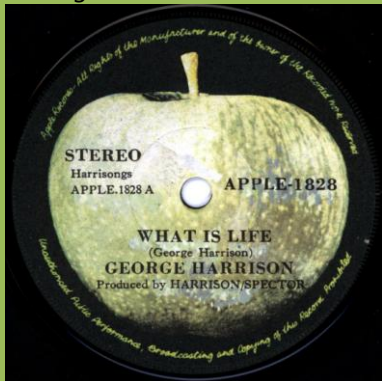

APPLE-2995 - MY SWEET LORD / ISN'T IT A PITY

Ridge around center

No ridge around center

Light Apple print

Apple rotated towards right

APPLE-1828 - WHAT IS LIFE / APPLE SCRUFFS

No ridge around center

Small lettering

Ridge around center

Large lettering

APPLE R-5912 - BANGLA-DESH / DEEP BLUE

Ridge around center

No ridge around center

APPLE R-5988 - GIVE ME LOVE (GIVE ME PEACE ON EARTH) / MISS O'DELL