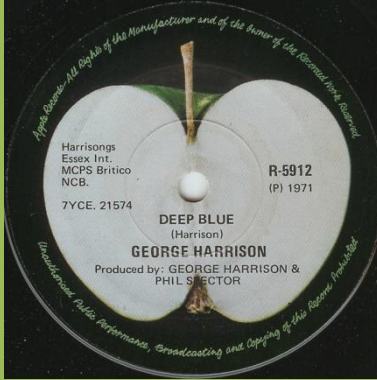

APPLE-2995 - MY SWEET LORD / ISN'T IT A PITY

Ridge around center

No ridge around center

Light Apple print

Apple rotated towards right

APPLE-1828 - WHAT IS LIFE / APPLE SCRUFFS

No ridge around center

Small lettering

Ridge around center

Large lettering

APPLE R-5912 - BANGLA-DESH / DEEP BLUE

Ridge around center

No ridge around center

APPLE R-5988 - GIVE ME LOVE (GIVE ME PEACE ON EARTH) / MISS O'DELL