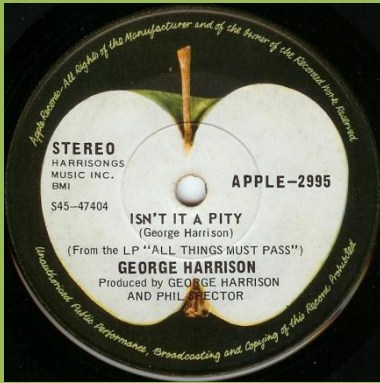

APPLE-2995 - MY SWEET LORD / ISN'T IT A PITY

Ridge around center

No ridge around center

Light Apple print

Apple rotated towards right

APPLE-1828 - WHAT IS LIFE / APPLE SCRUFFS

No ridge around center

Small lettering

Ridge around center

Large lettering

APPLE R-5912 - BANGLA-DESH / DEEP BLUE

Ridge around center

No ridge around center

APPLE R-5988 - GIVE ME LOVE (GIVE ME PEACE ON EARTH) / MISS O'DELL