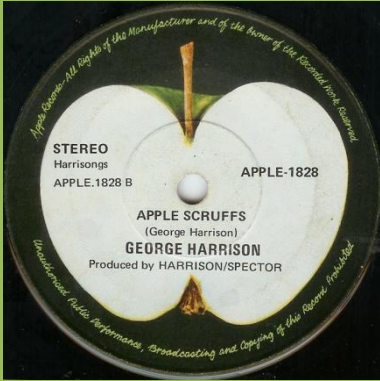

APPLE-2995 - MY SWEET LORD / ISN'T IT A PITY

Ridge around center

No ridge around center

Light Apple print

Apple rotated towards right

APPLE-1828 - WHAT IS LIFE / APPLE SCRUFFS

No ridge around center

Small lettering

Ridge around center

Large lettering

APPLE R-5912 - BANGLA-DESH / DEEP BLUE

Ridge around center

No ridge around center

APPLE R-5988 - GIVE ME LOVE (GIVE ME PEACE ON EARTH) / MISS O'DELL