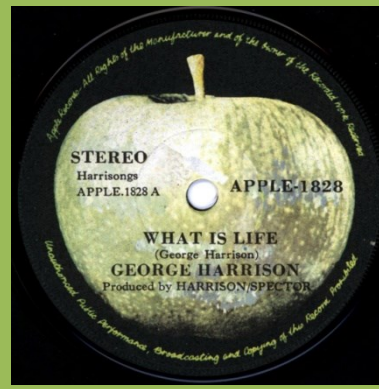

APPLE-2995 - MY SWEET LORD / ISN'T IT A PITY

Ridge around center

No ridge around center

Light Apple print

Apple rotated towards right

Small font, STEREO on right

APPLE-1828 - WHAT IS LIFE / APPLE SCRUFFS

No ridge around center

Small lettering

Ridge around center

Large lettering

APPLE R-5912 - BANGLA-DESH / DEEP BLUE

Ridge around center

No ridge around center

APPLE R-5988 - GIVE ME LOVE (GIVE ME PEACE ON EARTH) / MISS O'DELL

APPLE R 6002 - DING DONG / I DON'T CARE ANYMORE

APPLE R 6007 - YOU / WORLD OF STONE