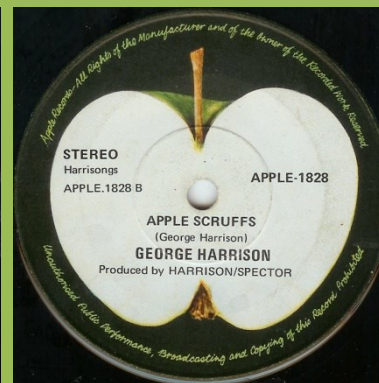

APPLE-2995 - MY SWEET LORD / ISN'T IT A PITY

Ridge around center

No ridge around center

Light Apple print

Apple rotated towards right

Small font, STEREO on right

APPLE-1828 - WHAT IS LIFE / APPLE SCRUFFS

No ridge around center

Small lettering

Ridge around center

Large lettering

APPLE R-5912 - BANGLA-DESH / DEEP BLUE

Ridge around center

No ridge around center

APPLE R-5988 - GIVE ME LOVE (GIVE ME PEACE ON EARTH) / MISS O'DELL

APPLE R 6002 - DING DONG / I DON'T CARE ANYMORE

APPLE R 6007 - YOU / WORLD OF STONE