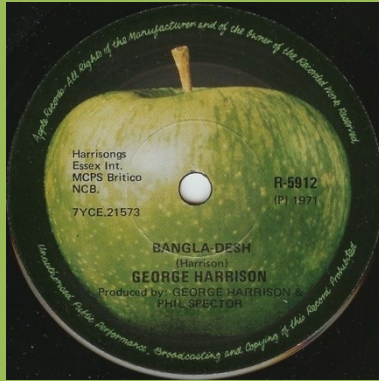

APPLE-2995 - MY SWEET LORD / ISN'T IT A PITY

Ridge around center

No ridge around center

Light Apple print

Apple rotated towards right

Small font, STEREO on right

APPLE-1828 - WHAT IS LIFE / APPLE SCRUFFS

No ridge around center

Small lettering

Ridge around center

Large lettering

APPLE R-5912 - BANGLA-DESH / DEEP BLUE

Ridge around center

No ridge around center

APPLE R-5988 - GIVE ME LOVE (GIVE ME PEACE ON EARTH) / MISS O'DELL

APPLE R 6002 - DING DONG / I DON'T CARE ANYMORE

APPLE R 6007 - YOU / WORLD OF STONE