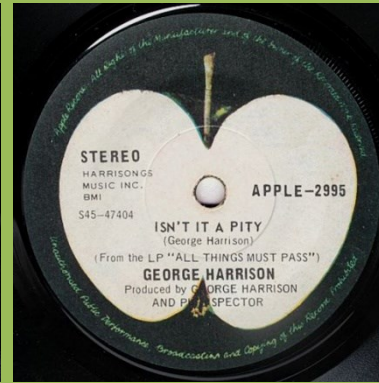

APPLE-2995 - MY SWEET LORD / ISN'T IT A PITY

Ridge around center

No ridge around center

Light Apple print

Apple rotated towards right

Small font, STEREO on right

APPLE-1828 - WHAT IS LIFE / APPLE SCRUFFS

No ridge around center

Small lettering

Ridge around center

Large lettering

APPLE R-5912 - BANGLA-DESH / DEEP BLUE

Ridge around center

No ridge around center

APPLE R-5988 - GIVE ME LOVE (GIVE ME PEACE ON EARTH) / MISS O'DELL

APPLE R 6002 - DING DONG / I DON'T CARE ANYMORE

APPLE R 6007 - YOU / WORLD OF STONE