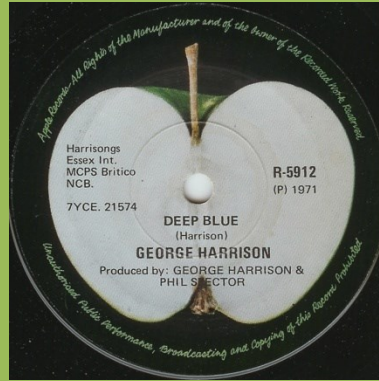

APPLE-2995 - MY SWEET LORD / ISN'T IT A PITY

Ridge around center

No ridge around center

Light Apple print

Apple rotated towards right

Small font, STEREO on right

APPLE-1828 - WHAT IS LIFE / APPLE SCRUFFS

No ridge around center

Small lettering

Ridge around center

Large lettering

APPLE R-5912 - BANGLA-DESH / DEEP BLUE

Ridge around center

No ridge around center

APPLE R-5988 - GIVE ME LOVE (GIVE ME PEACE ON EARTH) / MISS O'DELL

APPLE R 6002 - DING DONG / I DON'T CARE ANYMORE

APPLE R 6007 - YOU / WORLD OF STONE