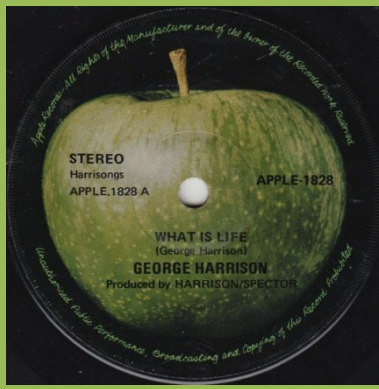

APPLE-2995 - MY SWEET LORD / ISN'T IT A PITY

Ridge around center

No ridge around center

Light Apple print

Apple rotated towards right

Small font, STEREO on right

APPLE-1828 - WHAT IS LIFE / APPLE SCRUFFS

No ridge around center

Small lettering

Ridge around center

Large lettering

APPLE R-5912 - BANGLA-DESH / DEEP BLUE

Ridge around center

No ridge around center

APPLE R-5988 - GIVE ME LOVE (GIVE ME PEACE ON EARTH) / MISS O'DELL

APPLE R 6002 - DING DONG / I DON'T CARE ANYMORE

APPLE R 6007 - YOU / WORLD OF STONE