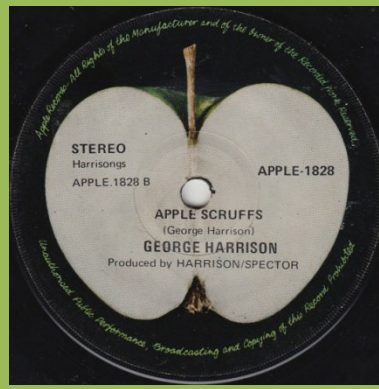

APPLE-2995 - MY SWEET LORD / ISN'T IT A PITY

Ridge around center

No ridge around center

Light Apple print

Apple rotated towards right

Small font, STEREO on right

APPLE-1828 - WHAT IS LIFE / APPLE SCRUFFS

No ridge around center

Small lettering

Ridge around center

Large lettering

APPLE R-5912 - BANGLA-DESH / DEEP BLUE

Ridge around center

No ridge around center

APPLE R-5988 - GIVE ME LOVE (GIVE ME PEACE ON EARTH) / MISS O'DELL

APPLE R 6002 - DING DONG / I DON'T CARE ANYMORE

APPLE R 6007 - YOU / WORLD OF STONE