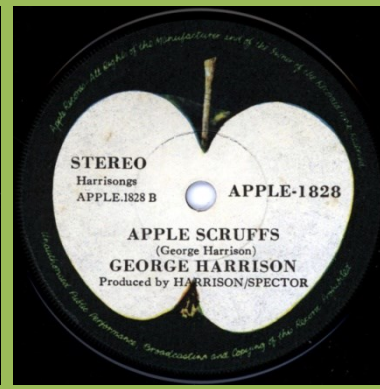

APPLE-2995 - MY SWEET LORD / ISN'T IT A PITY

Ridge around center

No ridge around center

Light Apple print

Apple rotated towards right

Small font, STEREO on right

APPLE-1828 - WHAT IS LIFE / APPLE SCRUFFS

No ridge around center

Small lettering

Ridge around center

Large lettering

APPLE R-5912 - BANGLA-DESH / DEEP BLUE

Ridge around center

No ridge around center

APPLE R-5988 - GIVE ME LOVE (GIVE ME PEACE ON EARTH) / MISS O'DELL

APPLE R 6002 - DING DONG / I DON'T CARE ANYMORE

APPLE R 6007 - YOU / WORLD OF STONE