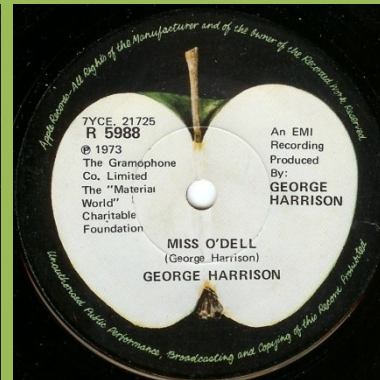

APPLE-2995 - MY SWEET LORD / ISN'T IT A PITY

Ridge around center

No ridge around center

Light Apple print

Apple rotated towards right

Small font, STEREO on right

APPLE-1828 - WHAT IS LIFE / APPLE SCRUFFS

No ridge around center

Small lettering

Ridge around center

Large lettering

APPLE R-5912 - BANGLA-DESH / DEEP BLUE

Ridge around center

No ridge around center

APPLE R-5988 - GIVE ME LOVE (GIVE ME PEACE ON EARTH) / MISS O'DELL

APPLE R 6002 - DING DONG / I DON'T CARE ANYMORE

APPLE R 6007 - YOU / WORLD OF STONE