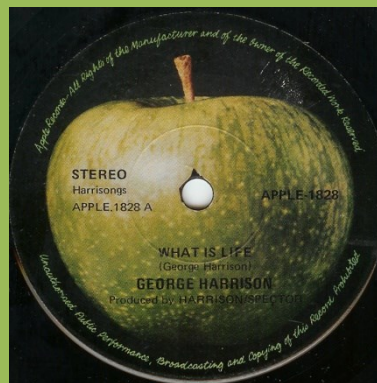

APPLE-2995 - MY SWEET LORD / ISN'T IT A PITY

Ridge around center

No ridge around center

Light Apple print

Apple rotated towards right

Small font, STEREO on right

APPLE-1828 - WHAT IS LIFE / APPLE SCRUFFS

No ridge around center

Small lettering

Ridge around center

Large lettering

APPLE R-5912 - BANGLA-DESH / DEEP BLUE

Ridge around center

No ridge around center

APPLE R-5988 - GIVE ME LOVE (GIVE ME PEACE ON EARTH) / MISS O'DELL

APPLE R 6002 - DING DONG / I DON'T CARE ANYMORE

APPLE R 6007 - YOU / WORLD OF STONE