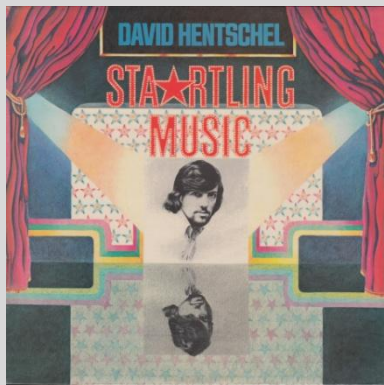

2320 101 SUPER - STARTLING MUSIC (David Hentschel)

2320 103 - GRAHAM BONNET (Graham Bonnet)

Printed inner

2320 104 - THE WHALE (John Tavener)

Test cover (with Polydor logo)

Test pressing

2320 105 - STORMER (Stormer) *Withdrawn*

2339 201 - RESTLESS (Rab Noakes)

Test pressing

Printed inner

RAB NOAKES

SHE'S ALL I SEE
RESTLESS
DON'T STOP NOW
I WON'T LET YOU DOWN
WAITING HERE FOR YOU

RESTLESS

STEREO

Side 1 2339 201