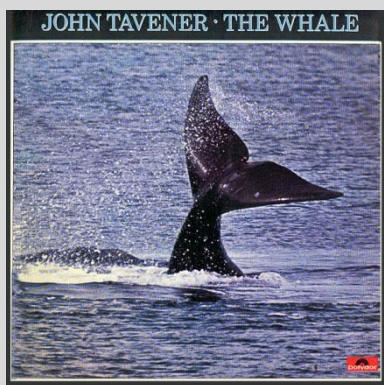

2320 101 SUPER - STARTLING MUSIC (David Hentschel)

2320 103 - GRAHAM BONNET (Graham Bonnet)

Printed inner

2320 104 - THE WHALE (John Tavener)

Test cover (with Polydor logo)

Test pressing

2320 105 - STORMER (Stormer) *Withdrawn*

2339 201 - RESTLESS (Rab Noakes)

Test pressing

Printed inner

RAB NOAKES

SHE'S ALL I SEE
RESTLESS
DON'T STOP NOW
I WON'T LET YOU DOWN
WAITING HERE FOR YOU

RESTLESS

STEREO

Side 1 2339 201