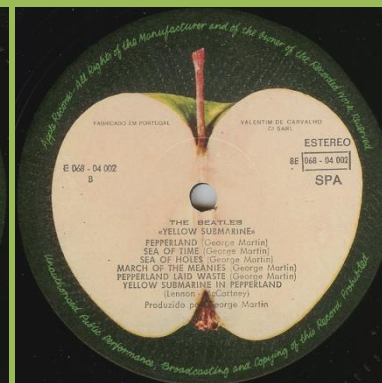

Number on discs 8E 164-04 173/4

**APPLE 11C 170-04 173/4 – THE BEATLES [2-LP]**

Laminated cover

Release number on spine only

2V printed on rear cover

1-sided advertisement sheet

Stickered 2K printed on rear cover

Number on discs 8E 164-04 173/4

APPLE 8E 068-04002 – YELLOW SUBMARINE

Laminated cover

S under release number

APPLE 8E 072-04002 – YELLOW SUBMARINE

Glossy cover

V under release number

Number on disc 8E 068-04 002

APPLE 11C 074-04002 – YELLOW SUBMARINE

Number on disc 8E 068-04 002

APPLE 1040021 – YELLOW SUBMARINE

Matte cover

J under release number

Number on disc 8E 068-04 002

APPLE 8E 064-04243 – ABBEY ROAD

Laminated cover