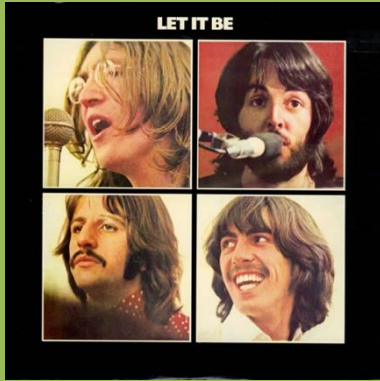

**APPLE 11C 074-04433 – LET IT BE**

Fully laminated cover

Y under release number

Front laminated cover

G under release number

Number on disc 8E 064-04 433

**APPLE 11C 080-4433 – LET IT BE**

Glossy cover

J under release number

Number on disc 8E 064-04 433

**APPLE 8E 072 04348 – THE BEATLES AGAIN**

Stickered J preceding release number

V preceding release number

**APPLE 8E 152-05307/8 - THE BEATLES/1962-1966 [2-LP]**