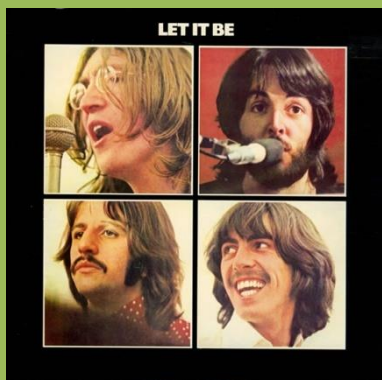

V under release number

Laminated cover

8E 072 prefix stickered on back cover, R under release number

Number on disc 8E 064-04 433 White B-side Large spacing over Estereo

Number on disc 8E 064-04 433, Cream B-side Large spacing over Estereo

**APPLE 11C 074-04433 – LET IT BE**

Fully laminated cover

Y under release number

Front laminated cover

G under release number

Number on disc 8E 064-04 433

**APPLE 11C 080-4433 – LET IT BE**

Glossy cover