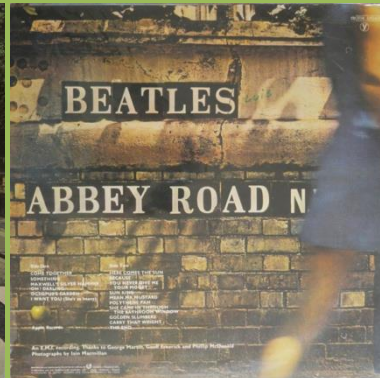

Number on discs 8E 164-04 173/4

**APPLE 11C 170-04 173/4 – THE BEATLES [2-LP]**

Laminated cover

Release number on spine only

2V printed on rear cover

1-sided advertisement sheet

Stickered 2K printed on rear cover

APPLE 11C 074-04002 – YELLOW SUBMARINE

Number on disc 8E 068-04 002

APPLE 1040021 – YELLOW SUBMARINE

Matte cover

J under release number

Number on disc 8E 068-04 002

APPLE 8E 064-04243 – ABBEY ROAD

Laminated cover

Tracks 1 of A-side and B-side are listed wrong

**APPLE 8E 072-04243 – ABBEY ROAD**

Non-laminated cover

V under release number

Number on disc 8E 064-04 243

Some transitional copies have a 072 and V sticker on the rear

**APPLE 11C 074-04243 – ABBEY ROAD**

Number on disc 8E 064-04 243

**APPLE 8E 064-04433 – LET IT BE**

Laminated cover

**APPLE 8E 072-04433 – LET IT BE**

Small spacing over Estereo

White B-side

Glossy cover