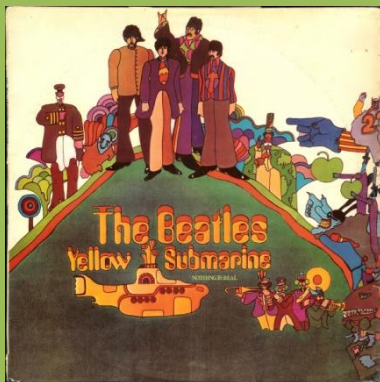

**PARLOPHONE 8E 068-06243 – MAGICAL MYSTERY TOUR**

APPLE logo inside gatefold cover

**APPLE 8E 166-04-173/4 – THE BEATLES [2-LP]**

Laminated cover

Release number on spine only

No letter printed on rear cover

Number on discs 8E 164-04 173/4

**APPLE 11C 170-04 173/4 – THE BEATLES [2-LP]**

Laminated cover

Release number on spine only

2V printed on rear cover

1-sided advertisement sheet

Stickered 2K printed on rear cover

Number on discs 8E 164-04 173/4

APPLE 8E 068-04002 – YELLOW SUBMARINE

Laminated cover

S under release number

APPLE 8E 072-04002 – YELLOW SUBMARINE

Glossy cover

V under release number

Number on disc 8E 068-04 002

APPLE 11C 074-04002 – YELLOW SUBMARINE

Number on disc 8E 068-04 002

APPLE 1040021 – YELLOW SUBMARINE

Matte cover

J under release number

Number on disc 8E 068-04 002

APPLE 8E 064-04243 – ABBEY ROAD

Laminated cover