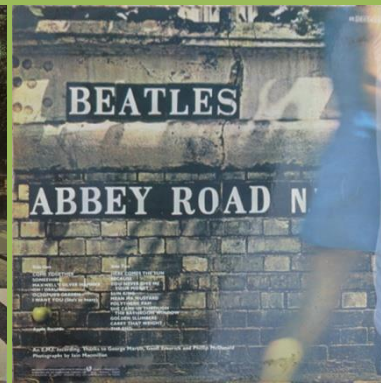

Number on discs 8E 164-04 173/4

**APPLE 11C 170-04 173/4 – THE BEATLES [2-LP]**

Laminated cover

Release number on spine only

2V printed on rear cover

1-sided advertisement sheet

Stickered 2K printed on rear cover

Number on discs 8E 164-04 173/4

APPLE 8E 068-04002 – YELLOW SUBMARINE

Laminated cover

S under release number

APPLE 8E 072-04002 – YELLOW SUBMARINE

Glossy cover

V under release number

Number on disc 8E 068-04 002

APPLE 11C 074-04002 – YELLOW SUBMARINE

Number on disc 8E 068-04 002

APPLE 1040021 – YELLOW SUBMARINE

Matte cover

J under release number

Number on disc 8E 068-04 002

APPLE 8E 064-04243 – ABBEY ROAD

Laminated cover

Tracks 1 of A-side and B-side are listed wrong

**APPLE 8E 072-04243 – ABBEY ROAD**

Non-laminated cover

V under release number

Number on disc 8E 064-04 243

Some transitional copies have a 072 and V sticker on the rear