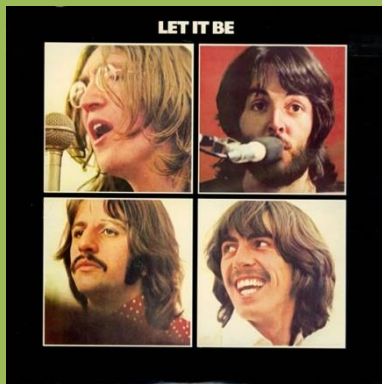

**APPLE 11C 074-04243 – ABBEY ROAD**

Number on disc 8E 064-04 243

**APPLE 8E 064-04433 – LET IT BE**

Laminated cover

**APPLE 8E 072-04433 – LET IT BE**

Small spacing over Estereo

White B-side

Glossy cover