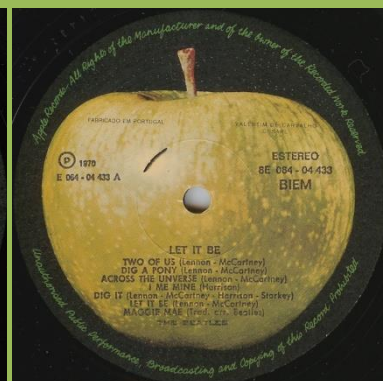

V under release number

Laminated cover

8E 072 prefix stickered on back cover, R under release number

Number on disc 8E 064-04 433 White B-side Large spacing over Estereo

Number on disc 8E 064-04 433, Cream B-side Large spacing over Estereo

**APPLE 11C 074-04433 – LET IT BE**

Fully laminated cover

Y under release number

Front laminated cover

G under release number

Number on disc 8E 064-04 433

**APPLE 11C 080-4433 – LET IT BE**

Glossy cover