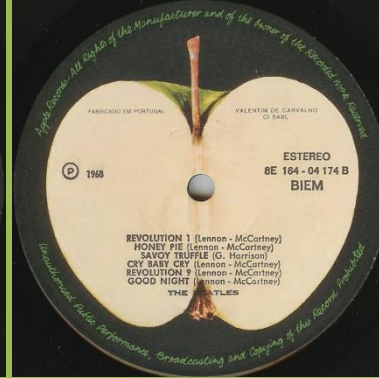

**PARLOPHONE 8E 068-06243 – MAGICAL MYSTERY TOUR**

APPLE logo inside gatefold cover

**APPLE 8E 166-04-173/4 – THE BEATLES [2-LP]**

Laminated cover

Release number on spine only

No letter printed on rear cover

Number on discs 8E 164-04 173/4

**APPLE 11C 170-04 173/4 – THE BEATLES [2-LP]**

Laminated cover

Release number on spine only

2V printed on rear cover

1-sided advertisement sheet

Stickered 2K printed on rear cover

APPLE 11C 170-05309/10 - THE BEATLES/1967-1970 [2-LP]

2E under release number

Inner sleeves

Number on discs 8E 152 05309/10

APPLE 11C 176-05309/10 - THE BEATLES/1967-1970 [2-LP]

2G under release number

Early issues came with white sticker with printed number on 11C 170-cover and with 11C 170-inner sleeves

Inner sleeves

Number on discs 8E 152 05309/10

APPLE 1053093 - THE BEATLES/1967-1970 [2-LP]

Inner sleeves

Number on discs 8E 152 05309/10