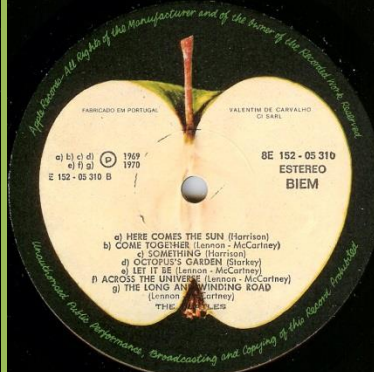

2S under release number

Inner sleeves

Early issues came with white sticker with printed number on 8 E 152-cover type 2 and inner sleeves

Small space over release number

Number on discs 8E 152 05309/10

Large space over release number

APPLE 11C 170-05309/10 - THE BEATLES/1967-1970 [2-LP]

2E under release number

Inner sleeves

Number on discs 8E 152 05309/10

APPLE 11C 176-05309/10 - THE BEATLES/1967-1970 [2-LP]

2G under release number

Early issues came with white sticker with printed number on 11C 170-cover and with 11C 170-inner sleeves

Inner sleeves

Number on discs 8E 152 05309/10

APPLE 1053093 - THE BEATLES/1967-1970 [2-LP]

Inner sleeves

Number on discs 8E 152 05309/10