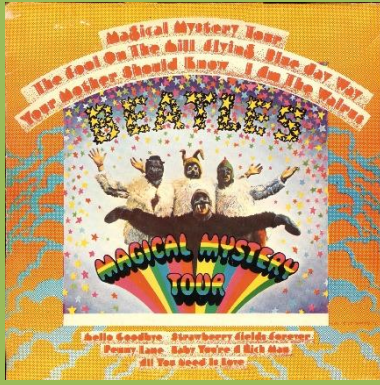

**PARLOPHONE 8E 068-06243 – MAGICAL MYSTERY TOUR**

APPLE logo inside gatefold cover

**APPLE 8E 166-04-173/4 – THE BEATLES [2-LP]**

Laminated cover

Release number on spine only

No letter printed on rear cover

Number on discs 8E 164-04 173/4

**APPLE 11C 170-04 173/4 – THE BEATLES [2-LP]**

Laminated cover

Release number on spine only

2V printed on rear cover

1-sided advertisement sheet

Stickered 2K printed on rear cover

Number on discs 8E 164-04 173/4

APPLE 8E 068-04002 – YELLOW SUBMARINE

Laminated cover

S under release number

APPLE 8E 072-04002 – YELLOW SUBMARINE

Glossy cover

V under release number

Number on disc 8E 068-04 002