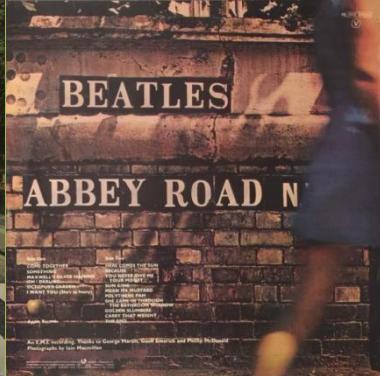

Number on discs 8E 164-04 173/4

**APPLE 11C 170-04 173/4 – THE BEATLES [2-LP]**

Laminated cover

Release number on spine only

2V printed on rear cover

1-sided advertisement sheet

Stickered 2K printed on rear cover

Number on discs 8E 164-04 173/4

APPLE 8E 068-04002 – YELLOW SUBMARINE

Laminated cover

S under release number

APPLE 8E 072-04002 – YELLOW SUBMARINE

Glossy cover

V under release number

Number on disc 8E 068-04 002

APPLE 11C 074-04002 – YELLOW SUBMARINE

Number on disc 8E 068-04 002

APPLE 1040021 – YELLOW SUBMARINE

Matte cover

J under release number

Number on disc 8E 068-04 002

APPLE 8E 064-04243 – ABBEY ROAD

Laminated cover

Tracks 1 of A-side and B-side are listed wrong

**APPLE 8E 072-04243 – ABBEY ROAD**

Non-laminated cover

V under release number

Number on disc 8E 064-04 243

Some transitional copies have a 072 and V sticker on the rear