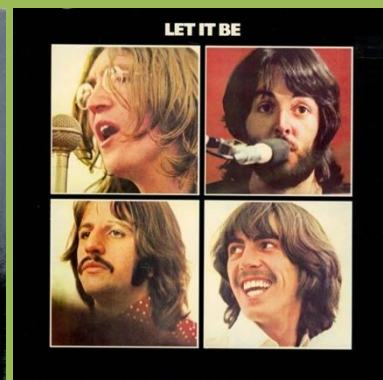

V under release number

Laminated cover

8E 072 prefix stickered on back cover, R under release number

Number on disc 8E 064-04 433 White B-side Large spacing over Estereo

Number on disc 8E 064-04 433, Cream B-side Large spacing over Estereo

**APPLE 11C 074-04433 – LET IT BE**

Fully laminated cover

Y under release number

Front laminated cover

G under release number

Number on disc 8E 064-04 433

**APPLE 11C 080-4433 – LET IT BE**

Glossy cover