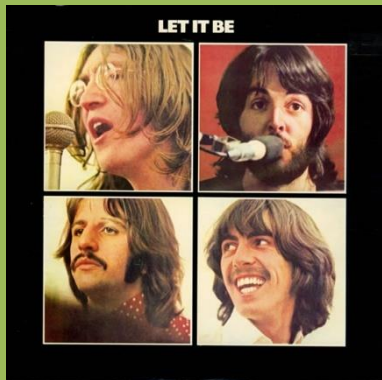

**APPLE 11C 074-04243 – ABBEY ROAD**

Number on disc 8E 064-04 243

**APPLE 8E 064-04433 – LET IT BE**

Laminated cover

**APPLE 8E 072-04433 – LET IT BE**

Small spacing over Estereo

White B-side

Glossy cover