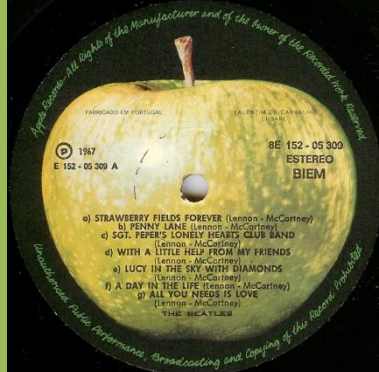

**APPLE 1053073 - THE BEATLES/1962-1966 [2-LP]**

2K under release number

Inner sleeves

Number on discs 8E 152 05307/08, big pressing ring on disc 1

**APPLE 8E 152-05309/10 - THE BEATLES/1967-1970 [2-LP]**

2S under release number

Inner sleeves

Early issues came with white sticker with printed number on 8 E 152-cover type 2 and inner sleeves

Small space over release number

Number on discs 8E 152 05309/10

Large space over release number

APPLE 11C 170-05309/10 - THE BEATLES/1967-1970 [2-LP]

2E under release number

Inner sleeves

Number on discs 8E 152 05309/10

APPLE 11C 176-05309/10 - THE BEATLES/1967-1970 [2-LP]

2G under release number

Early issues came with white sticker with printed number on 11C 170-cover and with 11C 170-inner sleeves

Inner sleeves

Number on discs 8E 152 05309/10

APPLE 1053093 - THE BEATLES/1967-1970 [2-LP]

Inner sleeves

Number on discs 8E 152 05309/10