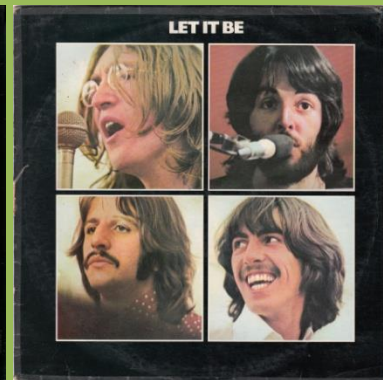

8E 072 prefix stickered on back cover, R under release number

Laminated cover