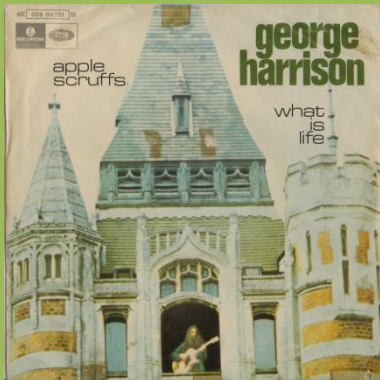

**PARLOPHONE 8E006-04692M - MY SWEET LORD / ISN'T IT A PITY**

*With Apple print, Marca starts under right leg of A in Parlophone*

*With Apple print, Marca starts under middle of A in Parlophone*

**PARLOPHONE 8E006-04751M - WHAT IS LIFE / APPLE SCRUFFS**

*With Apple print*

**PARLOPHONE 8E006-04888M - BANGLA DESH / DEEP BLUE**

*Red lettering*

*Brown lettering*

With Apple print

**APPLE 8E006-05354 - GIVE ME LOVE (GIVE ME PEACE ON EARTH) / MISS O'DELL**

Printers logo on bottom right

Unsliced Apple

Sliced Apple

Printers name on bottom center

Sliced Apple

Unsliced Apple

**APPLE 8E006-05770 - DING DONG / I DON'T CARE ANYMORE**

Sliced Apple

Unsliced Apple

**APPLE 8E006-05809 - DARK HORSE / HARI'S ON TOUR (EXPRESS)**

APPLE 8E006-05951 - YOU / WORLD OF STONE

Apple labels

Custom labels

APPLE 11C008-04692 - MY SWEET LORD / ISN'T IT A PITY