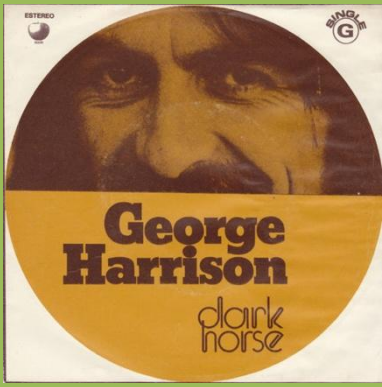

**PARLOPHONE 8E006-04692M - MY SWEET LORD / ISN'T IT A PITY**

*With Apple print, Marca starts under right leg of A in Parlophone*

*With Apple print, Marca starts under middle of A in Parlophone*

**PARLOPHONE 8E006-04751M - WHAT IS LIFE / APPLE SCRUFFS**

*With Apple print*

**PARLOPHONE 8E006-04888M - BANGLA DESH / DEEP BLUE**

*Red lettering*

*Brown lettering*

With Apple print

**APPLE 8E006-05354 - GIVE ME LOVE (GIVE ME PEACE ON EARTH) / MISS O'DELL**

Printers logo on bottom right

Unsliced Apple

Sliced Apple

Printers name on bottom center

Sliced Apple

Unsliced Apple

**APPLE 8E006-05770 - DING DONG / I DON'T CARE ANYMORE**

Sliced Apple

Unsliced Apple

**APPLE 8E006-05809 - DARK HORSE / HARI'S ON TOUR (EXPRESS)**

APPLE 8E006-05951 - YOU / WORLD OF STONE

Apple labels

Custom labels

APPLE 11C008-04692 - MY SWEET LORD / ISN'T IT A PITY