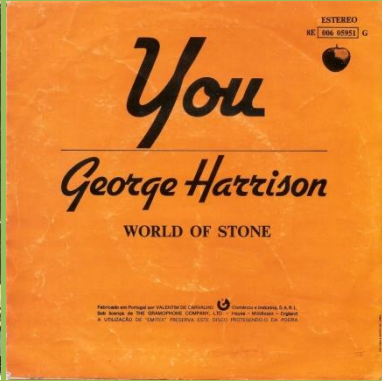

**PARLOPHONE 8E006-04692M - MY SWEET LORD / ISN'T IT A PITY**

*With Apple print, Marca starts under right leg of A in Parlophone*

*With Apple print, Marca starts under middle of A in Parlophone*

**PARLOPHONE 8E006-04751M - WHAT IS LIFE / APPLE SCRUFFS**

*With Apple print*

**PARLOPHONE 8E006-04888M - BANGLA DESH / DEEP BLUE**

*Red lettering*

*Brown lettering*

With Apple print

**APPLE 8E006-05354 - GIVE ME LOVE (GIVE ME PEACE ON EARTH) / MISS O'DELL**

Printers logo on bottom right

Unsliced Apple

Sliced Apple

Printers name on bottom center

Sliced Apple

Unsliced Apple

**APPLE 8E006-05770 - DING DONG / I DON'T CARE ANYMORE**

Sliced Apple

Unsliced Apple

**APPLE 8E006-05809 - DARK HORSE / HARI'S ON TOUR (EXPRESS)**

APPLE 8E006-05951 - YOU / WORLD OF STONE

Apple labels

Custom labels

APPLE 11C008-04692 - MY SWEET LORD / ISN'T IT A PITY