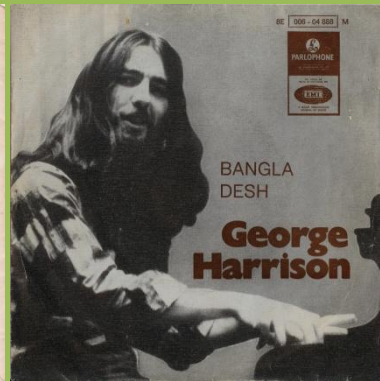

**PARLOPHONE 8E006-04692M - MY SWEET LORD / ISN'T IT A PITY**

*With Apple print, Marca starts under right leg of A in Parlophone*

*With Apple print, Marca starts under middle of A in Parlophone*

**PARLOPHONE 8E006-04751M - WHAT IS LIFE / APPLE SCRUFFS**

*With Apple print*

**PARLOPHONE 8E006-04888M - BANGLA DESH / DEEP BLUE**

*Red lettering*

*Brown lettering*

With Apple print

**APPLE 8E006-05354 - GIVE ME LOVE (GIVE ME PEACE ON EARTH) / MISS O'DELL**

Printers logo on bottom right

**APPLE 8E006-05809 - DARK HORSE / HARI'S ON TOUR (EXPRESS)**

APPLE 8E006-05951 - YOU / WORLD OF STONE

Apple labels

Custom labels

APPLE 11C008-04692 - MY SWEET LORD / ISN'T IT A PITY