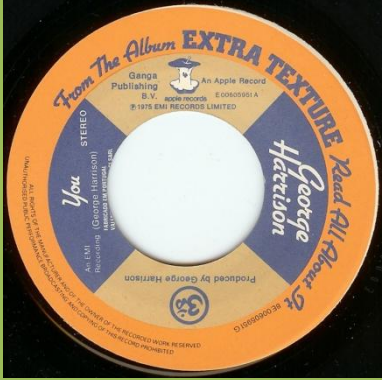

*With Apple print*

**PARLOPHONE 8E006-04888M - BANGLA DESH / DEEP BLUE**

*Red lettering*

*Brown lettering*

With Apple print

**APPLE 8E006-05354 - GIVE ME LOVE (GIVE ME PEACE ON EARTH) / MISS O'DELL**

Printers logo on bottom right

Unsliced Apple

Sliced Apple

Printers name on bottom center

Sliced Apple

Unsliced Apple

**APPLE 8E006-05770 - DING DONG / I DON'T CARE ANYMORE**

Sliced Apple

Unsliced Apple

**APPLE 8E006-05809 - DARK HORSE / HARI'S ON TOUR (EXPRESS)**

APPLE 8E006-05951 - YOU / WORLD OF STONE

Apple labels

Custom labels

APPLE 11C008-04692 - MY SWEET LORD / ISN'T IT A PITY