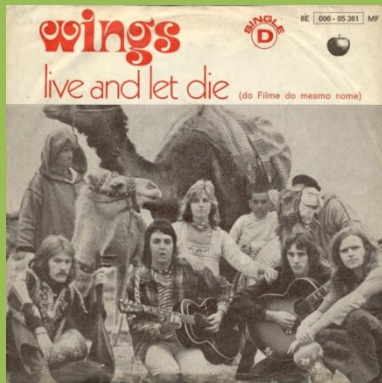

Parlophone logo on bottom aligned with picture

Printers logo on bottom right, Hayes under VC logo

Parlophone logo on bottom not aligned with picture

Printers logo on bottom right, Hayes under VC logo

Red and light blue Red Rose Speedway logo

Red and dark blue Red Rose Speedway logo

Red and blue Red Rose Speedway logo on Side 1, red and grey Red Rose Speedway logo on Side 2

Red and grey Red Rose Speedway logo

APPLE 8E006-05361 - LIVE AND LET DIE / I LIE AROUND

Sliced Apple on A-side

APPLE 8E006-05529 - MRS. VANDEBILT / BLUEBIRD

Dark red print

Paul McCartney & Wings print not aligned with song text

Brownish red print

Paul McCartney & Wings print not aligned with song text