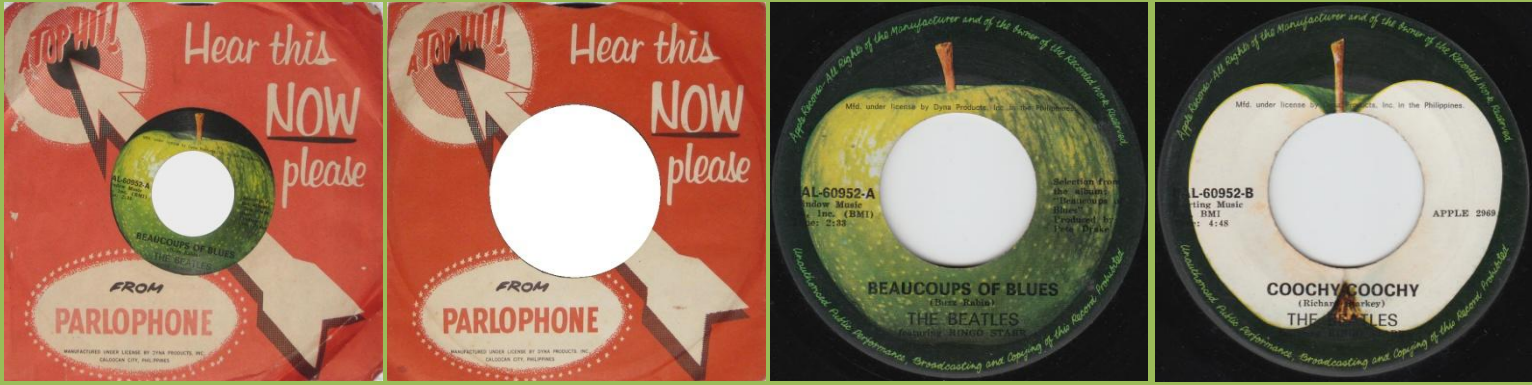

APPLE PAL-60952 - BEAUCOUPS OF BLUES / COOCHY COOCHY

PAL-60952 and Apple 2969 print not aligned

PAL-60952 and Apple 2969 print aligned

APPLE PAL-60970 - IT DON'T COME EASY / EARLY 1970

APPLE PAL-61019 - BACK OFF BOOGALOO / BLINDMAN

APPLE PAL-61073 - PHOTOGRAPH / DOWN AND OUT

APPLE PAL-61085 - OH MY MY / STEP LIGHTLY

APPLE PAL-61080 - YOU'RE SIXTEEN / DEVIL WOMAN

APPLE PAL-61097 - ONLY YOU / CALL ME

APPLE PAL-61119 - SNOOKEROO / OO-WEE