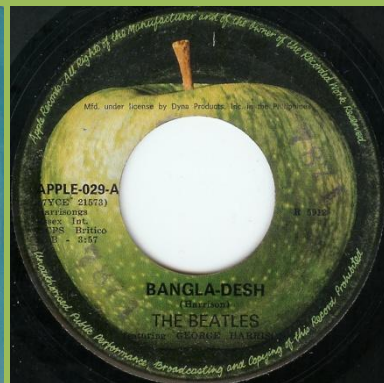

**APPLE PAL-60951 - MY SWEET LORD / ISN'T IT A PITY**

*PAL-number aligned with Apple 2969*

*Harrisons (BMI) aligned with Apple 2969*

*Time print aligned with Apple 2969*

*B-side print Featuring George Harrison*

**APPLE PAL-60962 - WHAT IS LIFE / APPLE SCRUFFS**

**APPLE-029 - BANGLA-DESH / DEEP BLUE**

*Titles in small font*

Titles in tall font

APPLE PAL-61061 - GIVE ME LOVE (GIVE ME PEACE ON EARTH) / MISS O'DELL

APPLE PAL-61101 - DING DONG, DING DONG / I DON'T CARE ANYMORE

APPLE PAL-61118 - DARK HORSE / HARI'S ON TOUR (EXPRESS)

O in Stereo over spacing between 2nd and 3d "1" in 61118 number

O in Stereo over 2nd "1" in 61118 number

APPLE PAL-61138 - THIS GUITAR (CAN'T KEEP FROM CRYING) / MAYA LOVE