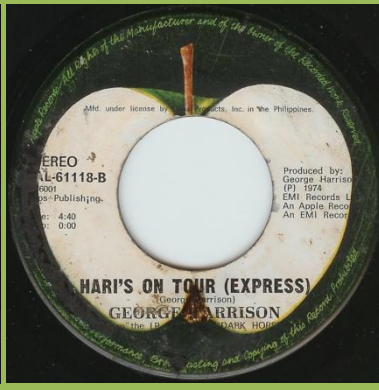

**APPLE PAL-60951 - MY SWEET LORD / ISN'T IT A PITY**

*PAL-number aligned with Apple 2969*

*Harrisons (BMI) aligned with Apple 2969*

*Time print aligned with Apple 2969*

*B-side print Featuring George Harrison*

**APPLE PAL-60962 - WHAT IS LIFE / APPLE SCRUFFS**

**APPLE-029 - BANGLA-DESH / DEEP BLUE**

*Titles in small font*

Titles in tall font

APPLE PAL-61061 - GIVE ME LOVE (GIVE ME PEACE ON EARTH) / MISS O'DELL

APPLE PAL-61101 - DING DONG, DING DONG / I DON'T CARE ANYMORE

APPLE PAL-61118 - DARK HORSE / HARI'S ON TOUR (EXPRESS)

O in Stereo over spacing between 2nd and 3d "1" in 61118 number

O in Stereo over 2nd "1" in 61118 number

APPLE PAL-61138 - THIS GUITAR (CAN'T KEEP FROM CRYING) / MAYA LOVE