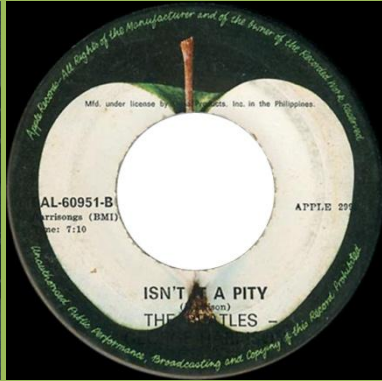

**APPLE PAL-60951 - MY SWEET LORD / ISN'T IT A PITY**

*PAL-number aligned with Apple 2969*

*Harrisons (BMI) aligned with Apple 2969*

*Time print aligned with Apple 2969*

*B-side print Featuring George Harrison*

**APPLE PAL-60962 - WHAT IS LIFE / APPLE SCRUFFS**

**APPLE-029 - BANGLA-DESH / DEEP BLUE**

*Titles in small font*

Titles in tall font

APPLE PAL-61061 - GIVE ME LOVE (GIVE ME PEACE ON EARTH) / MISS O'DELL

APPLE PAL-61101 - DING DONG, DING DONG / I DON'T CARE ANYMORE

APPLE PAL-61118 - DARK HORSE / HARI'S ON TOUR (EXPRESS)

O in Stereo over spacing between 2nd and 3d "1" in 61118 number

O in Stereo over 2nd "1" in 61118 number

APPLE PAL-61138 - THIS GUITAR (CAN'T KEEP FROM CRYING) / MAYA LOVE