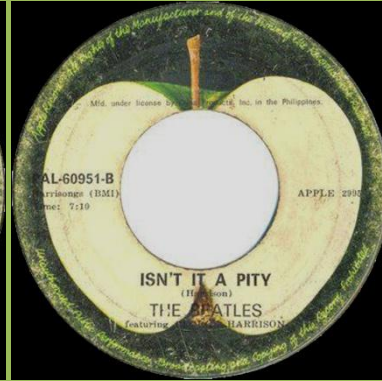

**APPLE PAL-60951 - MY SWEET LORD / ISN'T IT A PITY**

*PAL-number aligned with Apple 2969*

*Harrisons (BMI) aligned with Apple 2969*

*Time print aligned with Apple 2969*

*B-side print Featuring George Harrison*

**APPLE PAL-60962 - WHAT IS LIFE / APPLE SCRUFFS**

**APPLE-029 - BANGLA-DESH / DEEP BLUE**

*Titles in small font*

Titles in tall font

APPLE PAL-61061 - GIVE ME LOVE (GIVE ME PEACE ON EARTH) / MISS O'DELL

APPLE PAL-61101 - DING DONG, DING DONG / I DON'T CARE ANYMORE

APPLE PAL-61118 - DARK HORSE / HARI'S ON TOUR (EXPRESS)

O in Stereo over spacing between 2nd and 3d "1" in 61118 number

O in Stereo over 2nd "1" in 61118 number

APPLE PAL-61138 - THIS GUITAR (CAN'T KEEP FROM CRYING) / MAYA LOVE