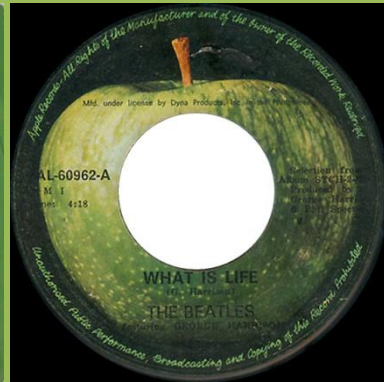

**APPLE PAL-60951 - MY SWEET LORD / ISN'T IT A PITY**

*PAL-number aligned with Apple 2969*

*Harrisons (BMI) aligned with Apple 2969*

*Time print aligned with Apple 2969*

*B-side print Featuring George Harrison*

**APPLE PAL-60962 - WHAT IS LIFE / APPLE SCRUFFS**

**APPLE-029 - BANGLA-DESH / DEEP BLUE**

*Titles in small font*

Titles in tall font

APPLE PAL-61061 - GIVE ME LOVE (GIVE ME PEACE ON EARTH) / MISS O'DELL

APPLE PAL-61101 - DING DONG, DING DONG / I DON'T CARE ANYMORE

APPLE PAL-61118 - DARK HORSE / HARI'S ON TOUR (EXPRESS)

O in Stereo over spacing between 2nd and 3d "1" in 61118 number

O in Stereo over 2nd "1" in 61118 number

APPLE PAL-61138 - THIS GUITAR (CAN'T KEEP FROM CRYING) / MAYA LOVE