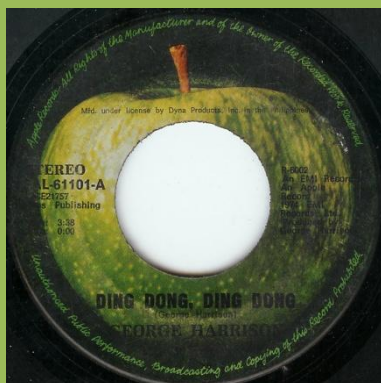

**APPLE PAL-60951 - MY SWEET LORD / ISN'T IT A PITY**

*PAL-number aligned with Apple 2969*

*Harrisons (BMI) aligned with Apple 2969*

*Time print aligned with Apple 2969*

*B-side print Featuring George Harrison*

**APPLE PAL-60962 - WHAT IS LIFE / APPLE SCRUFFS**

**APPLE-029 - BANGLA-DESH / DEEP BLUE**

*Titles in small font*

Titles in tall font

APPLE PAL-61061 - GIVE ME LOVE (GIVE ME PEACE ON EARTH) / MISS O'DELL

APPLE PAL-61101 - DING DONG, DING DONG / I DON'T CARE ANYMORE

APPLE PAL-61118 - DARK HORSE / HARI'S ON TOUR (EXPRESS)

O in Stereo over spacing between 2nd and 3d "1" in 61118 number

O in Stereo over 2nd "1" in 61118 number

APPLE PAL-61138 - THIS GUITAR (CAN'T KEEP FROM CRYING) / MAYA LOVE