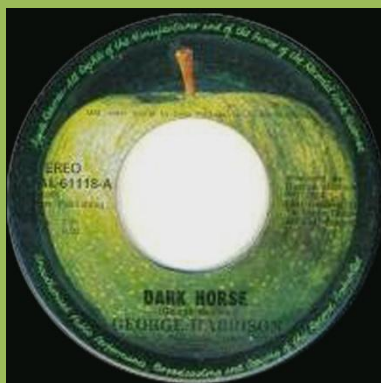

**APPLE PAL-60951 - MY SWEET LORD / ISN'T IT A PITY**

*PAL-number aligned with Apple 2969*

*Harrisons (BMI) aligned with Apple 2969*

*Time print aligned with Apple 2969*

*B-side print Featuring George Harrison*

**APPLE PAL-60962 - WHAT IS LIFE / APPLE SCRUFFS**

**APPLE-029 - BANGLA-DESH / DEEP BLUE**

*Titles in small font*

Titles in tall font

APPLE PAL-61061 - GIVE ME LOVE (GIVE ME PEACE ON EARTH) / MISS O'DELL

APPLE PAL-61101 - DING DONG, DING DONG / I DON'T CARE ANYMORE

APPLE PAL-61118 - DARK HORSE / HARI'S ON TOUR (EXPRESS)

O in Stereo over spacing between 2nd and 3d "1" in 61118 number

O in Stereo over 2nd "1" in 61118 number

APPLE PAL-61138 - THIS GUITAR (CAN'T KEEP FROM CRYING) / MAYA LOVE