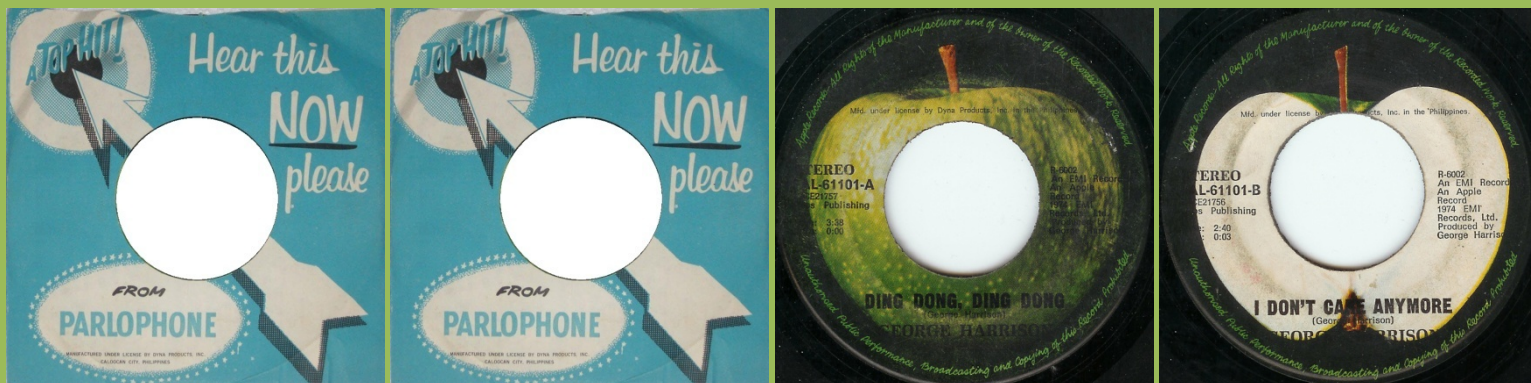

Harrisons (BMI) aligned with Apple 2969, no space under (Harrison) on A-side

Harrisons (BMI) aligned with Apple 2969, space under (Harrison) on A-side

Time print aligned with Apple 2969

B-side print Featuring George Harrison

APPLE PAL-60962 - WHAT IS LIFE / APPLE SCRUFFS

APPLE-029 - BANGLA-DESH / DEEP BLUE

Titles in small font

Titles in tall font

APPLE PAL-61061 - GIVE ME LOVE (GIVE ME PEACE ON EARTH) / MISS O'DELL

APPLE PAL-61101 - DING DONG, DING DONG / I DON'T CARE ANYMORE

APPLE PAL-61118 - DARK HORSE / HARI'S ON TOUR (EXPRESS)

O in Stereo over spacing between 2nd and 3d "1" in 61118 number

O in Stereo over 2nd "1" in 61118 number

APPLE PAL-61138 - THIS GUITAR (CAN'T KEEP FROM CRYING) / MAYA LOVE