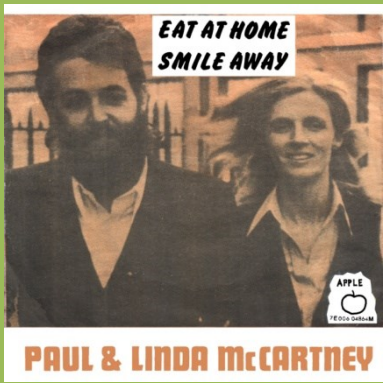

APPLE 7E006-04758M - ANOTHER DAY / OH WOMAN, OH WHY

Narrow title font, unboxed NCB

Wide title font, boxed NCB

Swedish printed labels

APPLE 7E006-04864M - EAT AT HOME / SMILE AWAY

Sharp core print

Blurry core print

APPLE R 5936 - GIVE IRELAND BACK TO THE IRISH / GIVE IRELAND BACK TO THE IRISH (VERSION)

APPLE R 5949 - MARY HAD A LITTLE LAMB / LITTLE WOMAN LOVE

"Mfd. In UK" print, Norwegian pressings can be identified by the smooth label edge