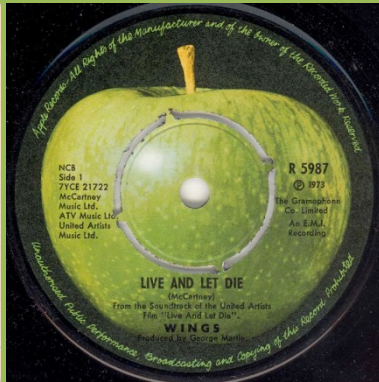

APPLE 7E006-04758M - ANOTHER DAY / OH WOMAN, OH WHY

Narrow title font, unboxed NCB

Wide title font, boxed NCB

Swedish printed labels

APPLE 7E006-04864M - EAT AT HOME / SMILE AWAY

Sharp core print

Blurry core print

APPLE R 5936 - GIVE IRELAND BACK TO THE IRISH / GIVE IRELAND BACK TO THE IRISH (VERSION)

APPLE R 5949 - MARY HAD A LITTLE LAMB / LITTLE WOMAN LOVE

"Mfd. In UK" print, Norwegian pressings can be identified by the smooth label edge

APPLE 7E006-05208 - HI, HI, HI / C MOON

APPLE R 5987 - LIVE AND LET DIE / I LIE AROUND

Co. Limited starts under e in The

McCartney aligned left of Music

Co. Limited starts after e
in The

McCartney aligned with Music