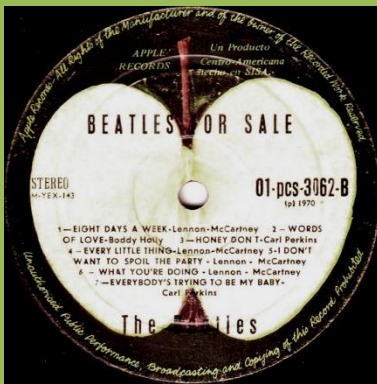

**APPLE 01-pcs-3042 – PLEASE PLEASE ME**

Cover type #1

Cover type #2

Cover type #3

Large and small pressing ring, Silver label print, the beatles starting with lowercases

Large and small pressing ring, Silver label print, The Beatles starting with capitals

Black label print

Large pressing ring, Silver label print, The Beatles starting with capitals

**APPLE 01 6096 – CON LOS BEATLES**

APPLE 01-pcs-3058 – A HARD DAY'S NIGHT

STEREO on left

STEREO on right

APPLE 01-pcs-3062 – BEATLES FOR SALE

Large pressing ring

Small pressing ring

Small and large pressing ring

**APPLE 01-pcs-3075 – RUBBER SOUL**

**APPLE 01-pcs-7009 – REVOLVER**

**APPLE 01-pcs-7016 – A COLLECTION OF BEATLES OLDIES**

Big pressing ring

Silver title print

Big and small pressing ring

Silver title print, release number on left

Big pressing ring

Black title print

APPLE 01 smas-2653 – SGT. PEPPER'S LONELY HEARTS CLUB BAND

APPLE 01 pcs-7067/8 – THE BEATLES [2-LP]