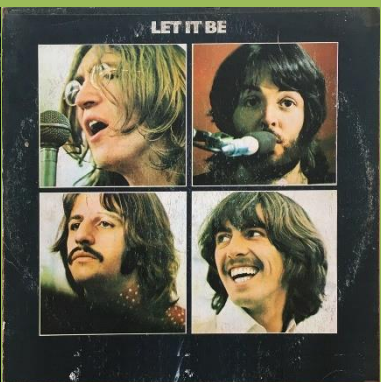

Large and small pressing ring on B-Side, the beatles starting with lowercases

STEREO on right side, no perimeter print, light green background

Small pressing ring on B-Side, The Beatles starting with capitals

ODEON 01-PCS-7096 – LET IT BE [Box Set]

UK box

Box insert

Box spine with Nicaraguan sticker

Book front

UK cover

Red Apple on rear

APPLE 01-pcs-7096 – LET IT BE

Cover version #1

Release number on rear

Cover version #2

No release number on rear

Black title print

Silver title print, small and large pressing ring

Silver title print, small pressing ring only, Stereo on right side

Silver title print, small pressing ring only, Stereo on left side

Silver title print on A-side only, small pressing ring only, Stereo on left side

Light green label background

**ODEON 01-SO 385 – THE BEATLES AGAIN**