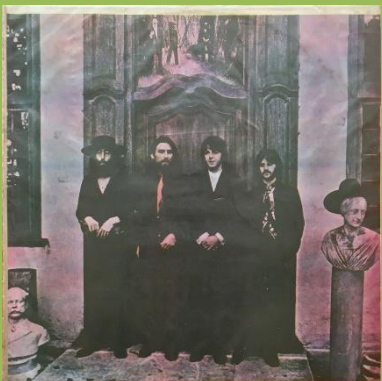

Cover version #1

Release number on rear

Cover version #2

No release number on rear

Black title print

Silver title print, small and large pressing ring

Silver title print, small pressing ring only, Stereo on right side

Silver title print, small pressing ring only, Stereo on left side

Silver title print on A-side only, small pressing ring only, Stereo on left side

Light green label background

**ODEON 01-SO 385 – THE BEATLES AGAIN**

APPLE on rear cover

Grabacion APPLE print on label

APPLE on rear cover

Grabacion APPLE print on label

**APPLE 01-so 385 – THE BEATLES AGAIN**

**APPLE 01-slids 2299 – POR SIEMPRE BEATLES**

Black lettering

Silver lettering