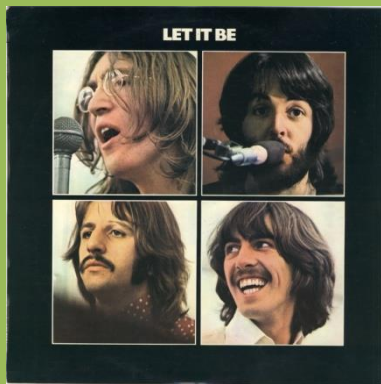

Black title print

Small pressing ring

ODEON PCS 7070 – YELLOW SUBMARINE

Apple print on rear cover

Artist name George Martin

Artist name The Beatles

APPLE 01 pcs-7070 – YELLOW SUBMARINE

ODEON 01-ELD 7088 – ABBEY ROAD

Large and small pressing ring on B-Side, the beatles starting with lowercases

STEREO on right side, no perimeter print, light green background

Small pressing ring on B-Side, The Beatles starting with capitals

ODEON 01-PCS-7096 – LET IT BE [Box Set]

UK box

Box insert

Box spine with Nicaraguan sticker

Book front

UK cover

Red Apple on rear

APPLE 01-pcs-7096 – LET IT BE

Cover version #1

Release number on rear

Cover version #2

No release number on rear

Black title print

Silver title print, small and large pressing ring

Silver title print, small pressing ring only, Stereo on right side