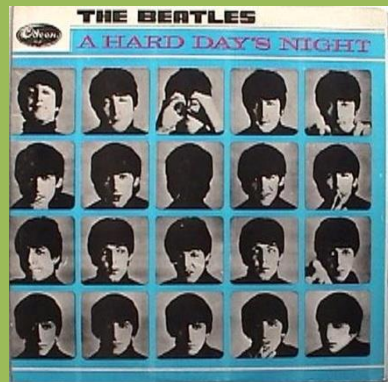

**APPLE 01-pcs-3042 – PLEASE PLEASE ME**

Cover type #1

Cover type #2

Cover type #3

Large and small pressing ring, Silver label print, the beatles starting with lowercases

Large and small pressing ring, Silver label print, The Beatles starting with capitals

Black label print

Large pressing ring, Silver label print, The Beatles starting with capitals

**APPLE 01 6096 – CON LOS BEATLES**

APPLE 01-pcs-3058 – A HARD DAY'S NIGHT

STEREO on left

STEREO on right

APPLE 01-pcs-3062 – BEATLES FOR SALE

Large pressing ring

Small pressing ring

Small and large pressing ring

**APPLE 01-pcs-3075 – RUBBER SOUL**

**APPLE 01-pcs-7009 – REVOLVER**

**APPLE 01-pcs-7016 – A COLLECTION OF BEATLES OLDIES**

Big pressing ring

Silver title print

Big and small pressing ring

Silver title print, release number on left

Big pressing ring

Black title print

APPLE 01 smas-2653 – SGT. PEPPER'S LONELY HEARTS CLUB BAND

APPLE 01 pcs-7067/8 – THE BEATLES [2-LP]