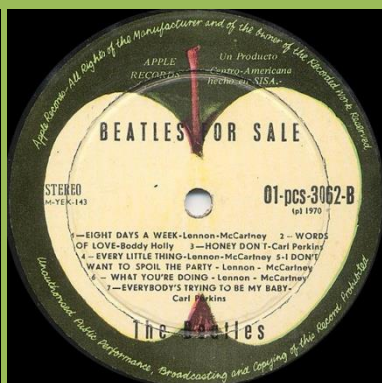

**APPLE 01-pcs-3042 – PLEASE PLEASE ME**

Cover type #1

Cover type #2

Cover type #3

Large and small pressing ring, Silver label print, the beatles starting with lowercases

Large and small pressing ring, Silver label print, The Beatles starting with capitals

Black label print

Large pressing ring, Silver label print, The Beatles starting with capitals

**APPLE 01 6096 – CON LOS BEATLES**

APPLE 01-pcs-3058 – A HARD DAY'S NIGHT

STEREO on left

STEREO on right

APPLE 01-pcs-3062 – BEATLES FOR SALE

Large pressing ring

Small pressing ring

Small and large pressing ring

**APPLE 01-pcs-3075 – RUBBER SOUL**

**APPLE 01-pcs-7009 – REVOLVER**

**APPLE 01-pcs-7016 – A COLLECTION OF BEATLES OLDIES**

Big pressing ring

Silver title print

Big and small pressing ring

Silver title print, release number on left

Big pressing ring

Black title print

APPLE 01 smas-2653 – SGT. PEPPER'S LONELY HEARTS CLUB BAND

APPLE 01 pcs-7067/8 – THE BEATLES [2-LP]