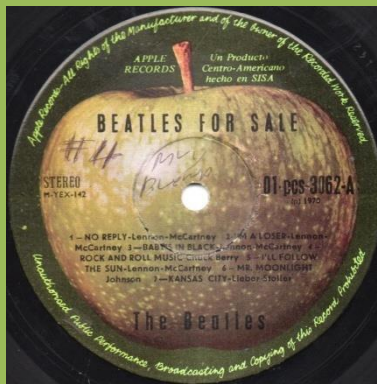

**APPLE 01-pcs-3042 – PLEASE PLEASE ME**

Cover type #1

Cover type #2

Cover type #3

Large and small pressing ring, Silver label print, the beatles starting with lowercases

Large and small pressing ring, Silver label print, The Beatles starting with capitals

Black label print

Large pressing ring, Silver label print, The Beatles starting with capitals

**APPLE 01 6096 – CON LOS BEATLES**

APPLE 01-pcs-3058 – A HARD DAY'S NIGHT

STEREO on left

STEREO on right

APPLE 01-pcs-3062 – BEATLES FOR SALE

Large pressing ring

Small pressing ring

Small and large pressing ring

**APPLE 01-pcs-3075 – RUBBER SOUL**

**APPLE 01-pcs-7009 – REVOLVER**

**APPLE 01-pcs-7016 – A COLLECTION OF BEATLES OLDIES**

Big pressing ring

Silver title print

Big and small pressing ring

Silver title print, release number on left

Big pressing ring

Black title print

APPLE 01 smas-2653 – SGT. PEPPER'S LONELY HEARTS CLUB BAND

APPLE 01 pcs-7067/8 – THE BEATLES [2-LP]