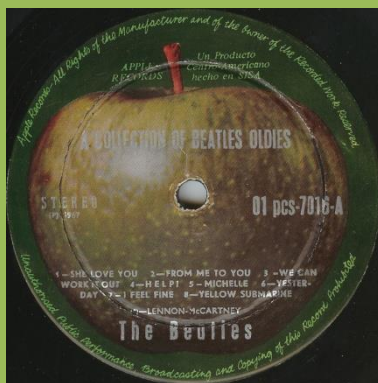

Black label print

Large pressing ring, Silver label print, The Beatles starting with capitals

**APPLE 01 6096 – CON LOS BEATLES**

APPLE 01-pcs-3058 – A HARD DAY'S NIGHT

STEREO on left

STEREO on right

APPLE 01-pcs-3062 – BEATLES FOR SALE

Large pressing ring

Small pressing ring

Small and large pressing ring

**APPLE 01-pcs-3075 – RUBBER SOUL**

**APPLE 01-pcs-7009 – REVOLVER**

**APPLE 01-pcs-7016 – A COLLECTION OF BEATLES OLDIES**

Big pressing ring

Silver title print

Big and small pressing ring

Silver title print, release number on left

Big pressing ring

Black title print

APPLE 01 smas-2653 – SGT. PEPPER'S LONELY HEARTS CLUB BAND

APPLE 01 pcs-7067/8 – THE BEATLES [2-LP]

Top opening UK cover

Big and small pressing ring

Silver title print

Big pressing ring

Black title print

Small pressing ring

Silver title print

Big and small pressing ring