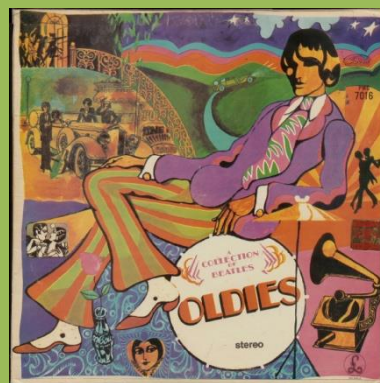

Black label print

Large pressing ring, Silver label print, The Beatles starting with capitals

**APPLE 01 6096 – CON LOS BEATLES**

APPLE 01-pcs-3058 – A HARD DAY'S NIGHT

STEREO on left

STEREO on right

APPLE 01-pcs-3062 – BEATLES FOR SALE

Large pressing ring

Small pressing ring

Small and large pressing ring

**APPLE 01-pcs-3075 – RUBBER SOUL**

**APPLE 01-pcs-7009 – REVOLVER**

**APPLE 01-pcs-7016 – A COLLECTION OF BEATLES OLDIES**

Big pressing ring

Silver title print

Big and small pressing ring

Silver title print, release number on left

Big pressing ring

Black title print

APPLE 01 smas-2653 – SGT. PEPPER'S LONELY HEARTS CLUB BAND

APPLE 01 pcs-7067/8 – THE BEATLES [2-LP]

Top opening UK cover

Big and small pressing ring

Silver title print

Big pressing ring

Black title print

Small pressing ring

Silver title print

Big and small pressing ring