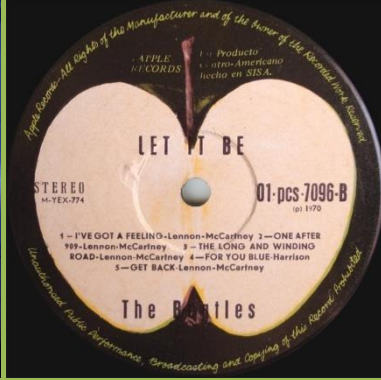

Black title print

Small pressing ring

ODEON PCS 7070 – YELLOW SUBMARINE

Apple print on rear cover

Artist name George Martin

Artist name The Beatles

APPLE 01 pcs-7070 – YELLOW SUBMARINE

ODEON 01-ELD 7088 – ABBEY ROAD

ODEON 01-PCS-7096 – LET IT BE [Box Set]

UK box

Box insert

Box spine with Nicaraguan sticker

Book front

UK cover

Red Apple on rear

APPLE 01-pcs-7096 – LET IT BE

Cover version #1

Release number on rear

Cover version #2

No release number on rear

Black title print

Silver title print, small and large pressing ring

Silver title print, small pressing ring only, Stereo on right side

Silver title print, small pressing ring only, Stereo on left side

Silver title print on A-side only, small pressing ring only, Stereo on left side

Light green label background

**ODEON 01-SO 385 – THE BEATLES AGAIN**