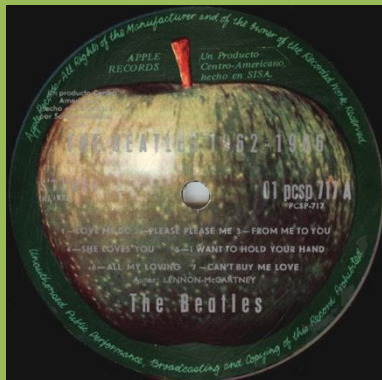

Cover version #1

Release number on rear

Cover version #2

No release number on rear

Black title print

Silver title print, small and large pressing ring

Silver title print, small pressing ring only, Stereo on right side

Silver title print, small pressing ring only, Stereo on left side

Silver title print on A-side only, small pressing ring only, Stereo on left side

Light green label background

**ODEON 01-SO 385 – THE BEATLES AGAIN**

APPLE on rear cover

Grabacion APPLE print on label

APPLE on rear cover

Grabacion APPLE print on label

**APPLE 01-so 385 – THE BEATLES AGAIN**

**APPLE 01-slids 2299 – POR SIEMPRE BEATLES**

Black lettering

Silver lettering

APPLE 01-pcsp 717 – THE BEATLES 1962-1966 [2-LP]

Stereo print on left

Small and large pressing ring

Stereo print on left

Small pressing ring

Stereo print on right

APPLE 01-pcsp 718 – THE BEATLES 1967-1970 [2-LP]