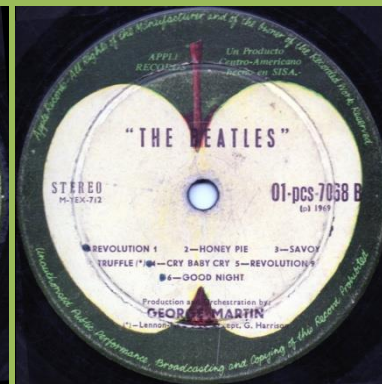

Large pressing ring

Small pressing ring

Small and large pressing ring

**APPLE 01-pcs-3075 – RUBBER SOUL**

**APPLE 01-pcs-7009 – REVOLVER**

**APPLE 01-pcs-7016 – A COLLECTION OF BEATLES OLDIES**

Big pressing ring

Silver title print

Big and small pressing ring

Silver title print, release number on left

Big pressing ring

Black title print

APPLE 01 smas-2653 – SGT. PEPPER'S LONELY HEARTS CLUB BAND

APPLE 01 pcs-7067/8 – THE BEATLES [2-LP]

Top opening UK cover

Big and small pressing ring

Silver title print

Big pressing ring

Black title print

Small pressing ring

Silver title print

Big and small pressing ring

Black title print

Small pressing ring

ODEON PCS 7070 – YELLOW SUBMARINE

Apple print on rear cover

Artist name George Martin

Artist name The Beatles

APPLE 01 pcs-7070 – YELLOW SUBMARINE

ODEON 01-ELD 7088 – ABBEY ROAD