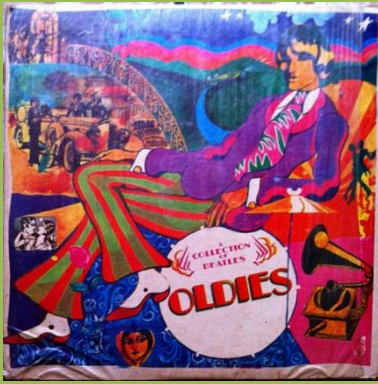

Black label print

Large pressing ring, Silver label print, The Beatles starting with capitals

**APPLE 01 6096 – CON LOS BEATLES**

APPLE 01-pcs-3058 – A HARD DAY'S NIGHT

STEREO on left

STEREO on right

APPLE 01-pcs-3062 – BEATLES FOR SALE

Large pressing ring

Small pressing ring

Small and large pressing ring

**APPLE 01-pcs-3075 – RUBBER SOUL**

**APPLE 01-pcs-7009 – REVOLVER**

**APPLE 01-pcs-7016 – A COLLECTION OF BEATLES OLDIES**

Big pressing ring

Silver title print

Big and small pressing ring

Silver title print, release number on left

Big pressing ring

Black title print

APPLE 01 smas-2653 – SGT. PEPPER'S LONELY HEARTS CLUB BAND

APPLE 01 pcs-7067/8 – THE BEATLES [2-LP]

Top opening UK cover

Big and small pressing ring

Silver title print

Big pressing ring

Black title print

Small pressing ring

Silver title print

Big and small pressing ring