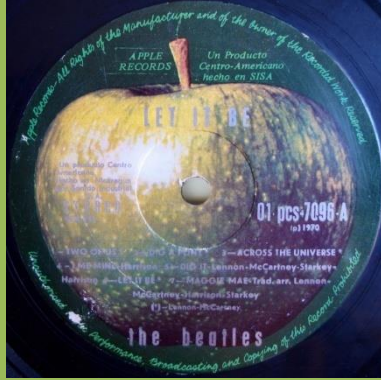

Black title print

Small pressing ring

ODEON PCS 7070 – YELLOW SUBMARINE

Apple print on rear cover

Artist name George Martin

Artist name The Beatles

APPLE 01 pcs-7070 – YELLOW SUBMARINE

ODEON 01-ELD 7088 – ABBEY ROAD

Cover version #1

Release number on rear

Cover version #2

No release number on rear

Black title print

Silver title print, small and large pressing ring

Silver title print, small pressing ring only, Stereo on right side

Silver title print, small pressing ring only, Stereo on left side

Silver title print on A-side only, small pressing ring only, Stereo on left side

Light green label background

**ODEON 01-SO 385 – THE BEATLES AGAIN**

APPLE on rear cover

Grabacion APPLE print on label

APPLE on rear cover

Grabacion APPLE print on label

**APPLE 01-so 385 – THE BEATLES AGAIN**

**APPLE 01-slids 2299 – POR SIEMPRE BEATLES**

Black lettering

Silver lettering