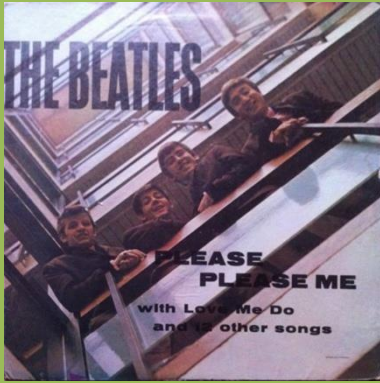

**APPLE 01-pcs-3042 – PLEASE PLEASE ME**

Cover type #1

Cover type #2

Cover type #3

Large and small pressing ring, Silver label print, the beatles starting with lowercases

Large and small pressing ring, Silver label print, The Beatles starting with capitals

Black label print

Large pressing ring, Silver label print, The Beatles starting with capitals

**APPLE 01 6096 – CON LOS BEATLES**

APPLE 01-pcs-3058 – A HARD DAY'S NIGHT

STEREO on left

STEREO on right

APPLE 01-pcs-3062 – BEATLES FOR SALE

Black title print

Small pressing ring

ODEON PCS 7070 – YELLOW SUBMARINE

Apple print on rear cover

Artist name George Martin

Artist name The Beatles

APPLE 01 pcs-7070 – YELLOW SUBMARINE

ODEON 01-ELD 7088 – ABBEY ROAD

Large and small pressing ring on B-Side, the beatles starting with lowercases

STEREO on right side, no perimeter print, light green background

Small pressing ring on B-Side, The Beatles starting with capitals