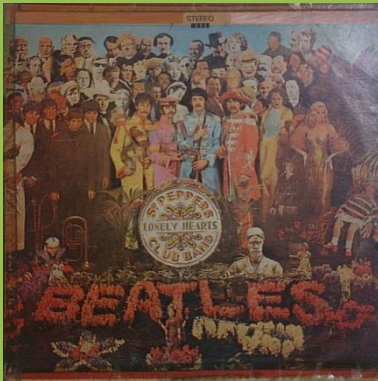

Large pressing ring

Small pressing ring

Small and large pressing ring

**APPLE 01-pcs-3075 – RUBBER SOUL**

**APPLE 01-pcs-7009 – REVOLVER**

**APPLE 01-pcs-7016 – A COLLECTION OF BEATLES OLDIES**

Big pressing ring

Silver title print

Big and small pressing ring

Silver title print, release number on left

Big pressing ring

Black title print

APPLE 01 smas-2653 – SGT. PEPPER'S LONELY HEARTS CLUB BAND

APPLE 01 pcs-7067/8 – THE BEATLES [2-LP]

Top opening UK cover

Big and small pressing ring

Silver title print

Big pressing ring

Black title print

Small pressing ring

Silver title print

Big and small pressing ring

Black title print

Small pressing ring

ODEON PCS 7070 – YELLOW SUBMARINE

Apple print on rear cover

Artist name George Martin

Artist name The Beatles

APPLE 01 pcs-7070 – YELLOW SUBMARINE

ODEON 01-ELD 7088 – ABBEY ROAD