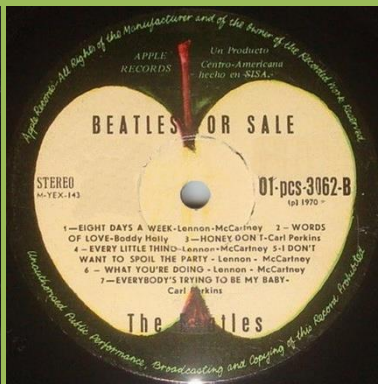

**APPLE 01-pcs-3042 – PLEASE PLEASE ME**

Cover type #1

Cover type #2

Cover type #3

Large and small pressing ring, Silver label print, the beatles starting with lowercases

Large and small pressing ring, Silver label print, The Beatles starting with capitals

Black label print

Large pressing ring, Silver label print, The Beatles starting with capitals

**APPLE 01 6096 – CON LOS BEATLES**

APPLE 01-pcs-3058 – A HARD DAY'S NIGHT

STEREO on left

STEREO on right

APPLE 01-pcs-3062 – BEATLES FOR SALE

Large pressing ring

Small pressing ring

Small and large pressing ring

**APPLE 01-pcs-3075 – RUBBER SOUL**

**APPLE 01-pcs-7009 – REVOLVER**

**APPLE 01-pcs-7016 – A COLLECTION OF BEATLES OLDIES**

Big pressing ring

Silver title print

Big and small pressing ring

Silver title print, release number on left

Big pressing ring

Black title print

APPLE 01 smas-2653 – SGT. PEPPER'S LONELY HEARTS CLUB BAND

APPLE 01 pcs-7067/8 – THE BEATLES [2-LP]