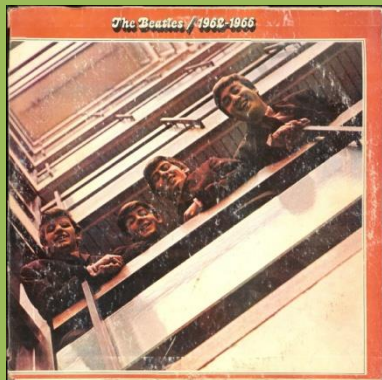

Black title print

Small pressing ring

ODEON PCS 7070 – YELLOW SUBMARINE

Apple print on rear cover

Artist name George Martin

Artist name The Beatles

APPLE 01 pcs-7070 – YELLOW SUBMARINE

ODEON 01-ELD 7088 – ABBEY ROAD

Silver title print, small pressing ring only, Stereo on left side

Silver title print on A-side only, small pressing ring only, Stereo on left side

Light green label background

**ODEON 01-SO 385 – THE BEATLES AGAIN**

APPLE on rear cover

Grabacion APPLE print on label

APPLE on rear cover

Grabacion APPLE print on label

**APPLE 01-so 385 – THE BEATLES AGAIN**

**APPLE 01-slids 2299 – POR SIEMPRE BEATLES**

Black lettering

Silver lettering

APPLE 01-pcsp 717 – THE BEATLES 1962-1966 [2-LP]

Stereo print on left

Small and large pressing ring

Stereo print on left

Small pressing ring

Stereo print on right

APPLE 01-pcsp 718 – THE BEATLES 1967-1970 [2-LP]