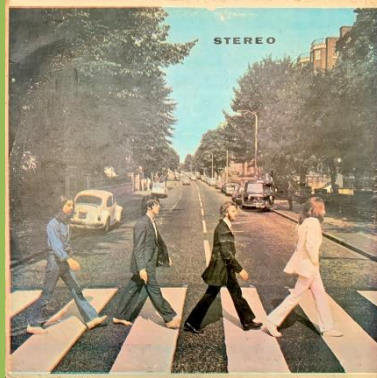

Top opening UK cover

Big and small pressing ring

Silver title print

Big pressing ring

Black title print

Small pressing ring

Silver title print

Big and small pressing ring

Black title print

Small pressing ring

ODEON PCS 7070 – YELLOW SUBMARINE

Apple print on rear cover

Artist name George Martin

Artist name The Beatles

APPLE 01 pcs-7070 – YELLOW SUBMARINE

ODEON 01-ELD 7088 – ABBEY ROAD

Apple print on rear cover

Black label

Red label

Apple print on rear cover

White label

APPLE 01-eld 7088 – ABBEY ROAD

STEREO on left side

STEREO on right side