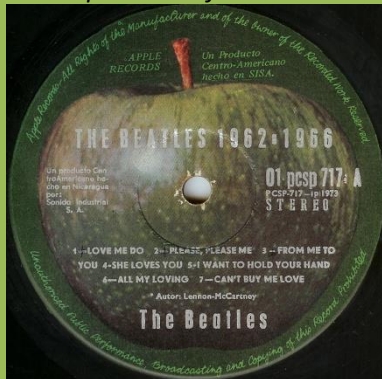

Black title print

Small pressing ring

ODEON PCS 7070 – YELLOW SUBMARINE

Apple print on rear cover

Artist name George Martin

Artist name The Beatles

APPLE 01 pcs-7070 – YELLOW SUBMARINE

ODEON 01-ELD 7088 – ABBEY ROAD

Silver title print, small pressing ring only, Stereo on left side

Silver title print on A-side only, small pressing ring only, Stereo on left side

Light green label background

**ODEON 01-SO 385 – THE BEATLES AGAIN**

APPLE on rear cover

Grabacion APPLE print on label

APPLE on rear cover

Grabacion APPLE print on label

**APPLE 01-so 385 – THE BEATLES AGAIN**

**APPLE 01-slids 2299 – POR SIEMPRE BEATLES**

Black lettering

Silver lettering

APPLE 01-pcsp 717 – THE BEATLES 1962-1966 [2-LP]

Stereo print on left

Small and large pressing ring

Stereo print on left

Small pressing ring

Stereo print on right

APPLE 01-pcsp 718 – THE BEATLES 1967-1970 [2-LP]