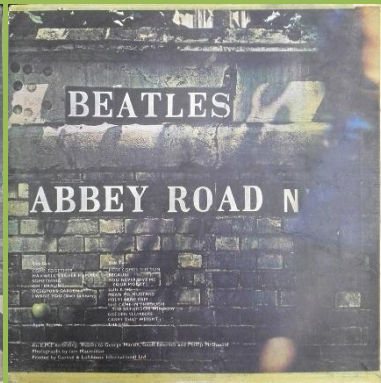

Top opening UK cover

Big and small pressing ring

Silver title print

Big pressing ring

Black title print

Small pressing ring

Silver title print

Big and small pressing ring

Black title print

Small pressing ring

ODEON PCS 7070 – YELLOW SUBMARINE

Apple print on rear cover

Artist name George Martin

Artist name The Beatles

APPLE 01 pcs-7070 – YELLOW SUBMARINE

ODEON 01-ELD 7088 – ABBEY ROAD

Apple print on rear cover

Black label

Red label

Apple print on rear cover

White label

APPLE 01-eld 7088 – ABBEY ROAD

STEREO on left side

STEREO on right side

Large and small pressing ring on B-Side, the beatles starting with lowercases

STEREO on right side, no perimeter print, light green background

Small pressing ring on B-Side, The Beatles starting with capitals