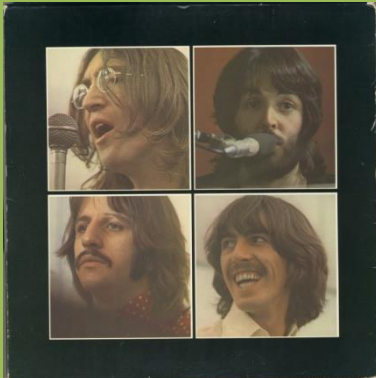

ODEON 01-PCS-7096 – LET IT BE [Box Set]

UK box