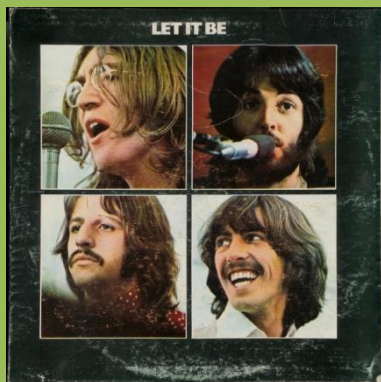

Large and small pressing ring on B-Side, the beatles starting with lowercases

STEREO on right side, no perimeter print, light green background

Small pressing ring on B-Side, The Beatles starting with capitals

ODEON 01-PCS-7096 – LET IT BE [Box Set]

UK box

Box insert

Box spine with Nicaraguan sticker

Book front

UK cover

Red Apple on rear

APPLE 01-pcs-7096 – LET IT BE

Cover version #1

Release number on rear

Cover version #2

No release number on rear

Black title print

Silver title print, small and large pressing ring

Silver title print, small pressing ring only, Stereo on right side

Silver title print, small pressing ring only, Stereo on left side

Silver title print on A-side only, small pressing ring only, Stereo on left side

Light green label background

**ODEON 01-SO 385 – THE BEATLES AGAIN**