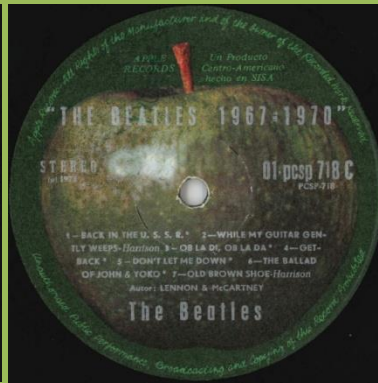

Some copies with Panama print on sticker on rear (detail)