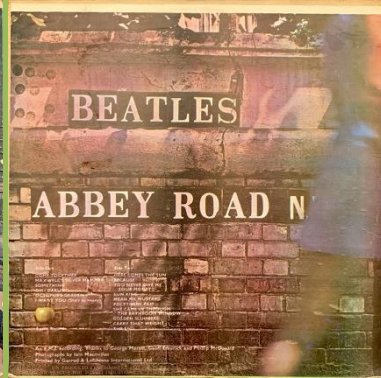

Top opening UK cover

Big and small pressing ring

Silver title print

Big pressing ring

Black title print

Small pressing ring

Silver title print

Big and small pressing ring

Black title print

Small pressing ring

ODEON PCS 7070 – YELLOW SUBMARINE

Apple print on rear cover

Artist name George Martin

Artist name The Beatles

APPLE 01 pcs-7070 – YELLOW SUBMARINE

ODEON 01-ELD 7088 – ABBEY ROAD

Apple print on rear cover

Black label

Red label

Apple print on rear cover

White label

APPLE 01-eld 7088 – ABBEY ROAD

STEREO on left side

STEREO on right side

Large and small pressing ring on B-Side, the beatles starting with lowercases

STEREO on right side, no perimeter print, light green background

Small pressing ring on B-Side, The Beatles starting with capitals