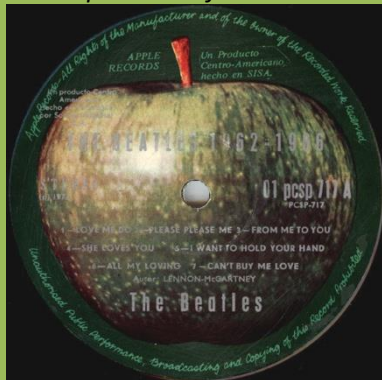

Cover version #1

Release number on rear

Cover version #2

No release number on rear

Black title print

Silver title print, small and large pressing ring

Silver title print, small pressing ring only, Stereo on right side

Silver title print, small pressing ring only, Stereo on left side

Silver title print on A-side only, small pressing ring only, Stereo on left side

Light green label background

**ODEON 01-SO 385 – THE BEATLES AGAIN**

APPLE on rear cover

Grabacion APPLE print on label

APPLE on rear cover

Grabacion APPLE print on label

**APPLE 01-so 385 – THE BEATLES AGAIN**

**APPLE 01-slids 2299 – POR SIEMPRE BEATLES**

Black lettering

Silver lettering

APPLE 01-pcsp 717 – THE BEATLES 1962-1966 [2-LP]

Stereo print on left

Small and large pressing ring

Stereo print on left

Small pressing ring

Stereo print on right

APPLE 01-pcsp 718 – THE BEATLES 1967-1970 [2-LP]