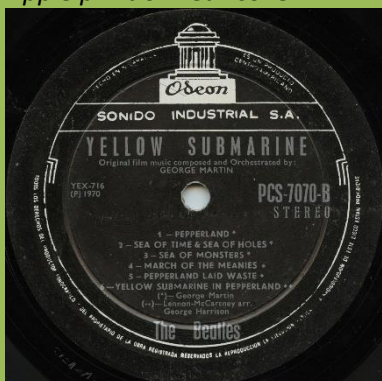

Top opening UK cover

Big and small pressing ring

Silver title print

Big pressing ring

Black title print

Small pressing ring

Silver title print

Big and small pressing ring

Black title print

Small pressing ring

ODEON PCS 7070 – YELLOW SUBMARINE

Apple print on rear cover

Artist name George Martin

Artist name The Beatles

APPLE 01 pcs-7070 – YELLOW SUBMARINE

ODEON 01-ELD 7088 – ABBEY ROAD

Apple print on rear cover

Black label

Red label

Apple print on rear cover

White label

APPLE 01-eld 7088 – ABBEY ROAD

STEREO on left side

STEREO on right side

Large and small pressing ring on B-Side, the beatles starting with lowercases

STEREO on right side, no perimeter print, light green background

Small pressing ring on B-Side, The Beatles starting with capitals