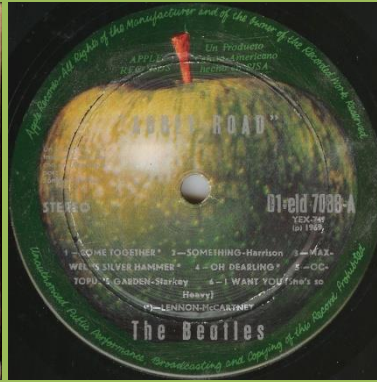

Top opening UK cover

Big and small pressing ring

Silver title print

Big pressing ring

Black title print

Small pressing ring

Silver title print

Big and small pressing ring

Black title print

Small pressing ring

ODEON PCS 7070 – YELLOW SUBMARINE

Apple print on rear cover

Artist name George Martin

Artist name The Beatles

APPLE 01 pcs-7070 – YELLOW SUBMARINE

ODEON 01-ELD 7088 – ABBEY ROAD

Apple print on rear cover

Black label

Red label

Apple print on rear cover

White label

APPLE 01-eld 7088 – ABBEY ROAD

STEREO on left side

STEREO on right side

Large and small pressing ring on B-Side, the beatles starting with lowercases

STEREO on right side, no perimeter print, light green background

Small pressing ring on B-Side, The Beatles starting with capitals