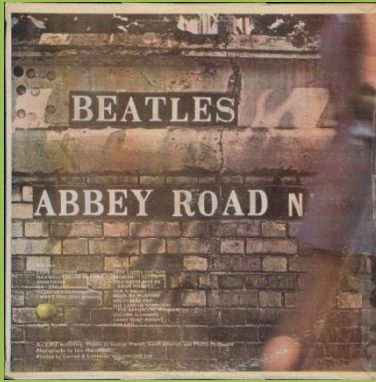

Top opening UK cover

Big and small pressing ring

Silver title print

Big pressing ring

Black title print

Small pressing ring

Silver title print

Big and small pressing ring

Black title print

Small pressing ring

ODEON PCS 7070 – YELLOW SUBMARINE

Apple print on rear cover

Artist name George Martin

Artist name The Beatles

APPLE 01 pcs-7070 – YELLOW SUBMARINE

ODEON 01-ELD 7088 – ABBEY ROAD

Apple print on rear cover

Black label

Red label

Apple print on rear cover

White label

APPLE 01-eld 7088 – ABBEY ROAD

STEREO on left side

STEREO on right side

Large and small pressing ring on B-Side, the beatles starting with lowercases

STEREO on right side, no perimeter print, light green background

Small pressing ring on B-Side, The Beatles starting with capitals