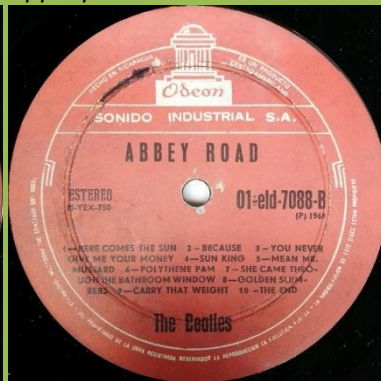

Top opening UK cover

Big and small pressing ring

Silver title print

Big pressing ring

Black title print

Small pressing ring

Silver title print

Big and small pressing ring

Black title print

Small pressing ring

ODEON PCS 7070 – YELLOW SUBMARINE

Apple print on rear cover

Artist name George Martin

Artist name The Beatles

APPLE 01 pcs-7070 – YELLOW SUBMARINE

ODEON 01-ELD 7088 – ABBEY ROAD

Apple print on rear cover

Black label

Red label

Apple print on rear cover

White label

APPLE 01-eld 7088 – ABBEY ROAD

STEREO on left side

STEREO on right side