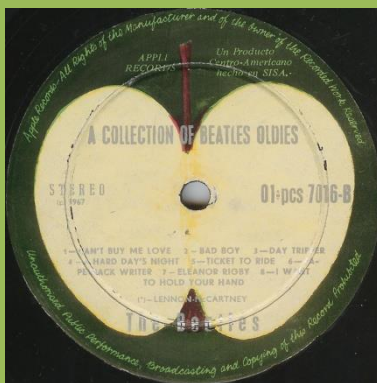

Black label print

Large pressing ring, Silver label print, The Beatles starting with capitals

**APPLE 01 6096 – CON LOS BEATLES**

APPLE 01-pcs-3058 – A HARD DAY'S NIGHT

STEREO on left

STEREO on right

APPLE 01-pcs-3062 – BEATLES FOR SALE

Large pressing ring

Small pressing ring

Small and large pressing ring

**APPLE 01-pcs-3075 – RUBBER SOUL**

**APPLE 01-pcs-7009 – REVOLVER**

**APPLE 01-pcs-7016 – A COLLECTION OF BEATLES OLDIES**

Big pressing ring

Silver title print

Big and small pressing ring

Silver title print, release number on left

Big pressing ring

Black title print

APPLE 01 smas-2653 – SGT. PEPPER'S LONELY HEARTS CLUB BAND

APPLE 01 pcs-7067/8 – THE BEATLES [2-LP]

Top opening UK cover

Big and small pressing ring

Silver title print

Big pressing ring

Black title print

Small pressing ring

Silver title print

Big and small pressing ring