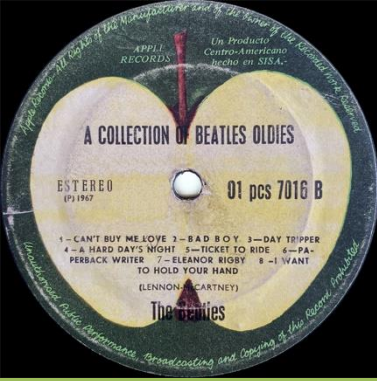

Black label print

Large pressing ring, Silver label print, The Beatles starting with capitals

**APPLE 01 6096 – CON LOS BEATLES**

APPLE 01-pcs-3058 – A HARD DAY'S NIGHT

STEREO on left

STEREO on right

APPLE 01-pcs-3062 – BEATLES FOR SALE

Large pressing ring

Small pressing ring

Small and large pressing ring

**APPLE 01-pcs-3075 – RUBBER SOUL**

**APPLE 01-pcs-7009 – REVOLVER**

**APPLE 01-pcs-7016 – A COLLECTION OF BEATLES OLDIES**

Big pressing ring

Silver title print

Big and small pressing ring

Silver title print, release number on left

Big pressing ring

Black title print

APPLE 01 smas-2653 – SGT. PEPPER'S LONELY HEARTS CLUB BAND

APPLE 01 pcs-7067/8 – THE BEATLES [2-LP]

Top opening UK cover

Big and small pressing ring

Silver title print

Big pressing ring

Black title print

Small pressing ring

Silver title print

Big and small pressing ring