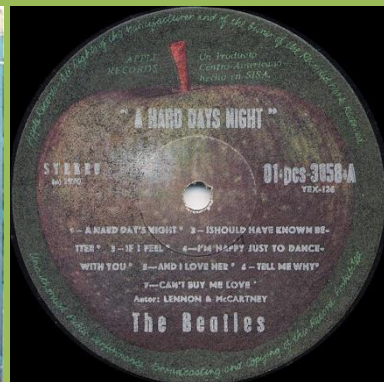

**APPLE 01-pcs-3042 – PLEASE PLEASE ME**

Cover type #1

Cover type #2

Cover type #3

Large and small pressing ring, Silver label print, the beatles starting with lowercases

Large and small pressing ring, Silver label print, The Beatles starting with capitals

Black label print

Large pressing ring, Silver label print, The Beatles starting with capitals

**APPLE 01 6096 – CON LOS BEATLES**

APPLE 01-pcs-3058 – A HARD DAY'S NIGHT

STEREO on left

STEREO on right

APPLE 01-pcs-3062 – BEATLES FOR SALE

Large pressing ring

Small pressing ring

Small and large pressing ring

**APPLE 01-pcs-3075 – RUBBER SOUL**

**APPLE 01-pcs-7009 – REVOLVER**

**APPLE 01-pcs-7016 – A COLLECTION OF BEATLES OLDIES**

Big pressing ring

Silver title print

Big and small pressing ring

Silver title print, release number on left

Big pressing ring

Black title print

APPLE 01 smas-2653 – SGT. PEPPER'S LONELY HEARTS CLUB BAND

APPLE 01 pcs-7067/8 – THE BEATLES [2-LP]