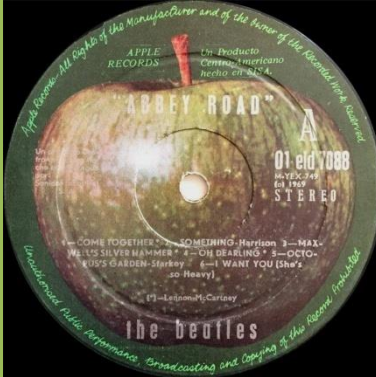

Black title print

Small pressing ring

ODEON PCS 7070 – YELLOW SUBMARINE

Apple print on rear cover

Artist name George Martin

Artist name The Beatles

APPLE 01 pcs-7070 – YELLOW SUBMARINE

ODEON 01-ELD 7088 – ABBEY ROAD

Apple print on rear cover

Black label

Red label

Apple print on rear cover

White label

APPLE 01-eld 7088 – ABBEY ROAD

STEREO on left side

STEREO on right side

Large and small pressing ring on B-Side, the beatles starting with lowercases

STEREO on right side, no perimeter print, light green background

Small pressing ring on B-Side, The Beatles starting with capitals