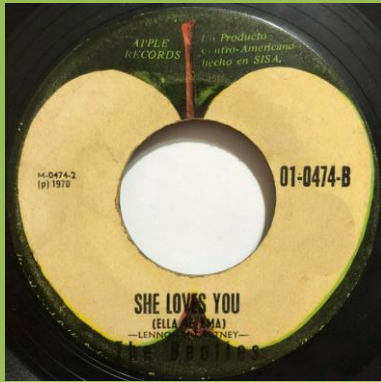

Apple print on labels, credits on left in 4 lines

Yoko misprint

Title translated to Viejos Zapatos Oscuros

@1969 print on right side

APPLE 01-0440 - COME TOGETHER / SOMETHING

the beatles starting with lowercases

The Beatles starting with capitals

**APPLE 01-0455 - OH! DARLING / MAXWELL'S SILVER HAMMER**

Silver lettering, the beatles starting with lowercases

Black lettering, The Beatles starting with capitals

**APPLE 01-0469 – LET IT BE / YOU KNOW MY NAME (LOOK UP THE NUMBER)**

**APPLE 01-0474 - YESTERDAY / SHE LOVES YOU**

*Silver lettering*

*Black lettering*

**APPLE 01-0515 - AND I LOVE HER / A HARD DAY'S NIGHT**