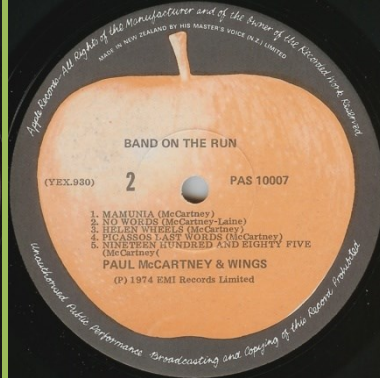

**APPLE PCS 7142 - WINGS WILD LIFE**

Yellow inner sleeve with thumb-tab on rear

APPLE PCTC 251 – RED ROSE SPEEDWAY

Australian cover with braille print on rear

UK booklet pasted in on most copies

Apple label with LP title print

**APPLE PAS 10007 – BAND ON THE RUN**

Cover types:

1) Apple logo on rear

2) 100 years logo on rear, EMI print on black rectangle

3) 100 years logo on rear, EMI print on brown rectangle

Inner sleeve types: 1) cardboard, 2) thick paper

Cover type 1 & 2

Inner sleeve type 1 & 2

Cover type 2

Inner sleeve type 1

Cover type 3

Inner sleeve type 1

**PARLOPHONE PAS 10007 – BAND ON THE RUN**

Apple logo on rear

Inner sleeve

Apple logo on rear

**APPLE PCTC 254 – VENUS AND MARS**

Comes with 2 posters, unused large sticker and strip

Orange Apple label

Green Apple label