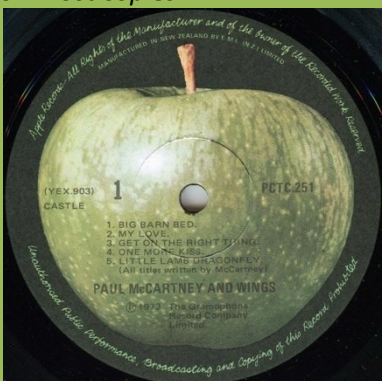

**APPLE PCS 7142 - WINGS WILD LIFE**

Yellow inner sleeve with thumb-tab on rear

APPLE PCTC 251 – RED ROSE SPEEDWAY

Australian cover with braille print on rear

UK booklet pasted in on most copies

Apple label with LP title print

**APPLE PAS 10007 – BAND ON THE RUN**

Cover types:

1) Apple logo on rear

2) 100 years logo on rear, EMI print on black rectangle

3) 100 years logo on rear, EMI print on brown rectangle

Inner sleeve types: 1) cardboard, 2) thick paper