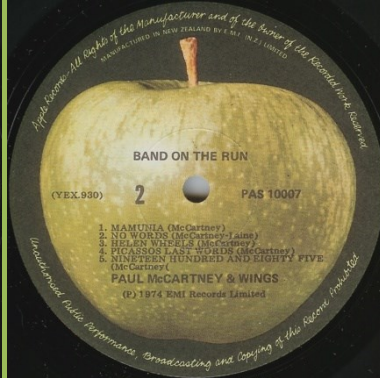

**APPLE PCS 7142 - WINGS WILD LIFE**

Yellow inner sleeve with thumb-tab on rear

APPLE PCTC 251 – RED ROSE SPEEDWAY

Australian cover with braille print on rear

UK booklet pasted in on most copies

Apple label with LP title print

**APPLE PAS 10007 – BAND ON THE RUN**

Cover types:

1) Apple logo on rear

2) 100 years logo on rear, EMI print on black rectangle

3) 100 years logo on rear, EMI print on brown rectangle

Inner sleeve types: 1) cardboard, 2) thick paper

Cover type 1 & 2

Inner sleeve type 1 & 2

Cover type 2

Inner sleeve type 1

Cover type 3

Inner sleeve type 1

**PARLOPHONE PAS 10007 – BAND ON THE RUN**

Apple logo on rear

Inner sleeve

Apple logo on rear

**APPLE PCTC 254 – VENUS AND MARS**

Comes with 2 posters, unused large sticker and strip

Orange Apple label

Green Apple label