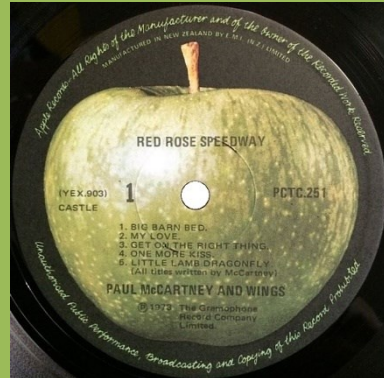

**APPLE PCS 7142 - WINGS WILD LIFE**

Yellow inner sleeve with thumb-tab on rear

APPLE PCTC 251 – RED ROSE SPEEDWAY

Australian cover with braille print on rear

UK booklet pasted in on most copies

Apple label with LP title print

**APPLE PAS 10007 – BAND ON THE RUN**

Cover types:

1) Apple logo on rear

2) 100 years logo on rear, EMI print on black rectangle

3) 100 years logo on rear, EMI print on brown rectangle

Inner sleeve types: 1) cardboard, 2) thick paper