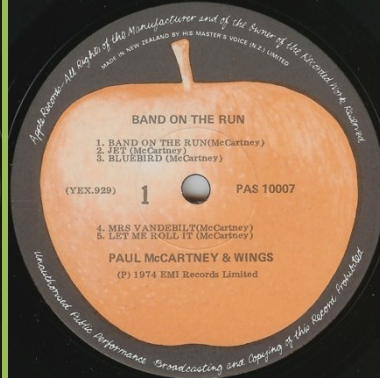

**APPLE PCS 7142 - WINGS WILD LIFE**

Yellow inner sleeve with thumb-tab on rear

APPLE PCTC 251 – RED ROSE SPEEDWAY

Australian cover with braille print on rear

UK booklet pasted in on most copies

Apple label with LP title print

**APPLE PAS 10007 – BAND ON THE RUN**

Cover types:

1) Apple logo on rear

2) 100 years logo on rear, EMI print on black rectangle

3) 100 years logo on rear, EMI print on brown rectangle

Inner sleeve types: 1) cardboard, 2) thick paper

Cover type 1 & 2

Inner sleeve type 1 & 2

Cover type 2

Inner sleeve type 1

Cover type 3

Inner sleeve type 1

**PARLOPHONE PAS 10007 – BAND ON THE RUN**

Apple logo on rear

Inner sleeve

Apple logo on rear

**APPLE PCTC 254 – VENUS AND MARS**

Comes with 2 posters, unused large sticker and strip

Orange Apple label

Green Apple label