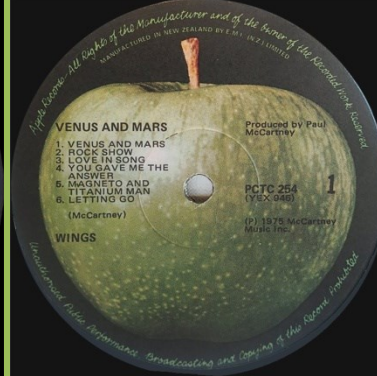

**APPLE PCS 7142 - WINGS WILD LIFE**

Yellow inner sleeve with thumb-tab on rear

APPLE PCTC 251 – RED ROSE SPEEDWAY

Australian cover with braille print on rear

UK booklet pasted in on most copies

Apple label with LP title print

Cover type 1 & 2

Inner sleeve type 1 & 2

Cover type 2

Inner sleeve type 1

Cover type 3

Inner sleeve type 1

**PARLOPHONE PAS 10007 – BAND ON THE RUN**

Apple logo on rear

Inner sleeve

Apple logo on rear

**APPLE PCTC 254 – VENUS AND MARS**

Comes with 2 posters, unused large sticker and strip

Orange Apple label

Green Apple label