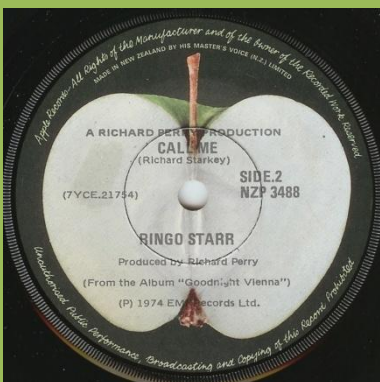

Type #1 (Parlophone)

Type #2 (Parlophone)

Type #3

Type #4

Type #5

Type #6

Singles can be found in various types of company covers

APPLE NZP.3388 - BEAUCOUPS OF BLUES / COOCHY-COOCHY

Copyright Control logo

Square Essex logo on bottom of A-label

Round Parlophone Control logo on right side of B-label

Round Parlophone Control logo on right side of both labels

APPLE NZP.3402 - IT DON'T COME EASY / EARLY 1970

APPLE NZP.3425 - BACK OFF BOOGALOO / BLINDMAN

APPLE NZP.3461 - PHOTOGRAPH / DOWN AND OUT

APPLE NZP 3465 - YOU'RE SIXTEEN / DEVIL WOMAN

APPLE NZP.3471 - OH MY MY / STEP LIGHTLY

APPLE NZP 3488 - ONLY YOU / CALL ME

APPLE NZP 3499 - SNOOKEROO / OO-WEE

Promo sticker

APPLE NZP 3510 - NO NO SONG / CALL ME

APPLE NZP 3516 - GOODNIGHT VIENNA / OO-WEE