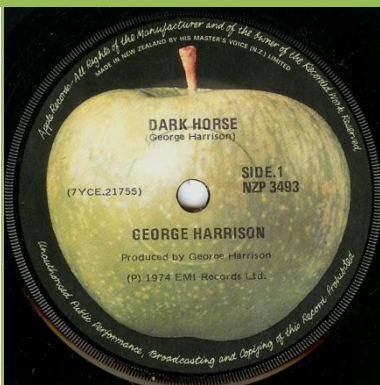

Type #1 (Parlophone)

Type #2 (Parlophone)

Type #3

Type #4

Type #5

Type #6

Singles can be found in various types of company covers

APPLE NZP.3391 - MY SWEET LORD / ISN'T IT A PITY

Copyright Control

Essex

APPLE NZP.3397 - WHAT IS LIFE / APPLE SCRUFFS

With Copyright Control print

Without Copyright Control print

APPLE NZP.3408 - BANGLA DESH / DEEP BLUE

APPLE NZP.3455 - GIVE ME LOVE (GIVE ME PEACE ON EARTH) / MISS O'DELL

APPLE NZP 3493 - DARK HORSE / I DON'T CARE ANYMORE

APPLE NZP 3494 - DING DONG / I DON'T CARE ANYMORE

APPLE NZP.3520 - YOU / WORLD OF STONE

Cover made in Australia

APPLE NZP 3528 - THIS GUITAR (CAN'T KEEP FROM CRYING) / MAYA LOVE