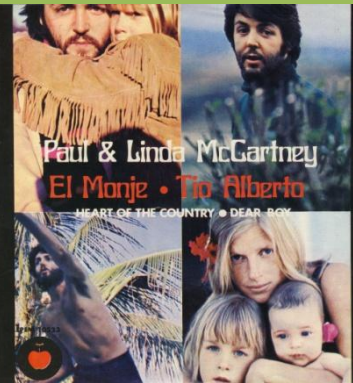

APPLE EPEM-10523 - MONKBERRY MOON DELIGHT - DEAR BOY / UNCLE ALBERT-ADMIRAL HALSEY - HEART OF THE COUNTRY

Song titles aligned

Song titles not aligned

APPLE EPEM-10603 - ANOTHER DAY - JUNK / OH WOMAN, OH WHY - VALENTINE DAY

No spacing between Apple & Records

With spacing between Apple & Records

APPLE EPEM-10604 - LOVE IS STRANGE - I AM YOUR SINGER / MUMBO - TOMORROW

An Apple Record on right side of labels

An Apple Record on left side of labels

APPLE EPEM-10642 - C MOON - LITTLE WOMAN LOVE / HI, HI, HI - MARY HAD A LITTLE LAMB