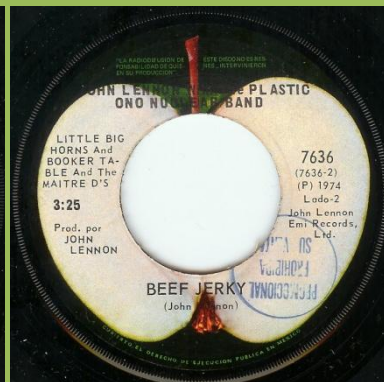

APPLE 6538 - GIVE PEACE A CHANCE / REMEMBER LOVE

Plastic Ono Band on right

Plastic Ono Band on left

APPLE 6657 - INSTANT KARMA ! / WHO HAS SEEN THE WIND ?

APPLE 6824 - MOTHER / WHY

Light green Apple labels

Dark green Apple labels

APPLE 6869 - POWER TO THE PEOPLE / TOUCH ME

Promo stamp

APPLE 7000 - IMAGINE / IT'S SO HARD

APPLE 7049 - HAPPY XMAS (WAR IS OVER) / LISTEN, THE SNOW IS FALLING

APPLE 7137 - WOMAN IS THE NIGGER OF THE WORLD / SISTERS O SISTERS

APPLE 7468 - MIND GAMES / MEAT CITY

Promo stamp

APPLE 7636 - WHATEVER GETS YOU THRU THE NIGHT / BEEF JERKY

Promo stamp

APPLE 7673 - #9 DREAM / WHAT YOU GOT

(B&W scan) Promo stamp

APPLE 7755 - SLIPPIN' AND SLIDIN' / AIN'T THAT A SHAME