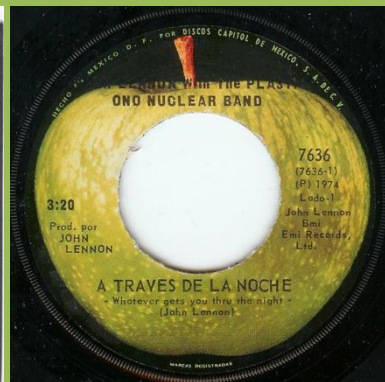

APPLE 6538 - GIVE PEACE A CHANCE / REMEMBER LOVE

Plastic Ono Band on right

Plastic Ono Band on left

APPLE 6657 - INSTANT KARMA ! / WHO HAS SEEN THE WIND ?

APPLE 6824 - MOTHER / WHY

Light green Apple labels

Dark green Apple labels

APPLE 6869 - POWER TO THE PEOPLE / TOUCH ME

Promo stamp

APPLE 7000 - IMAGINE / IT'S SO HARD

APPLE 7049 - HAPPY XMAS (WAR IS OVER) / LISTEN, THE SNOW IS FALLING

APPLE 7137 - WOMAN IS THE NIGGER OF THE WORLD / SISTERS O SISTERS

APPLE 7468 - MIND GAMES / MEAT CITY

Promo stamp

APPLE 7636 - WHATEVER GETS YOU THRU THE NIGHT / BEEF JERKY

Promo stamp

APPLE 7673 - #9 DREAM / WHAT YOU GOT

(B&W scan) Promo stamp

APPLE 7755 - SLIPPIN' AND SLIDIN' / AIN'T THAT A SHAME