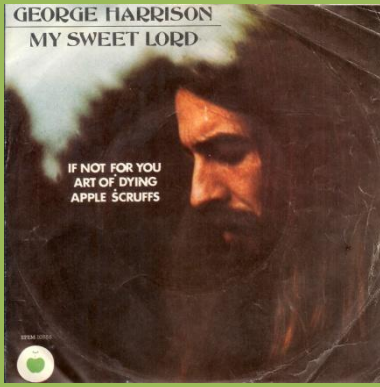

**APPLE EPEM-10555 - MY SWEET LORD - IF NOT FOR YOU / ART OF DYING - APPLE SCRUFFS**

*No Hencho En Mexico... print on rear cover*

*With Hencho En Mexico... print on rear cover*

*EPEM-Numbers not aligned*

*EPEM-Numbers aligned*

**APPLE EPEM-10556 - WHAT IS LIFE - ALL THINGS MUST PASS / ISN'T IT A PITY - AWAITING ON YOU ALL**

*EPEM-Numbers on B-side aligned*

*EPEM-Numbers on B-side not aligned*