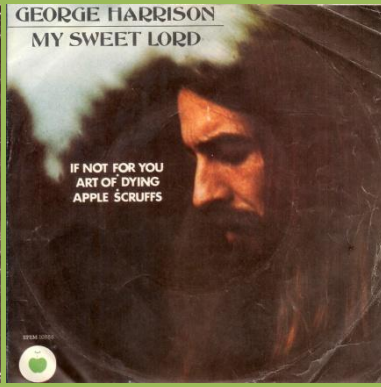

**APPLE EPEM-10555 - MY SWEET LORD - IF NOT FOR YOU / ART OF DYING - APPLE SCRUFFS**

*No Hencho En Mexico... print on rear cover*

*With Hencho En Mexico... print on rear cover*

*EPEM-Numbers not aligned*

*EPEM-Numbers aligned*

**APPLE EPEM-10556 - WHAT IS LIFE - ALL THINGS MUST PASS / ISN'T IT A PITY - AWAITING ON YOU ALL**

*EPEM-Numbers on B-side aligned*

*EPEM-Numbers on B-side not aligned*