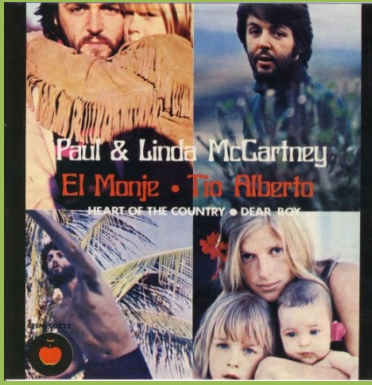

APPLE EPEM-10523 - MONKBERRY MOON DELIGHT - DEAR BOY / UNCLE ALBERT-ADMIRAL HALSEY - HEART OF THE COUNTRY

Dark green Apple

Song titles aligned

Light green Apple

Song titles aligned

Song titles not aligned

APPLE EPEM-10603 - ANOTHER DAY - JUNK / OH WOMAN, OH WHY - VALENTINE DAY

Marcas Registradas printed on bottom, with spacing between Apple & Records

Marcas Registradas printed on bottom, no spacing between Apple & Records, small Apple

APPLE EP 10604 - LOVE IS STRANGE - I AM YOUR SINGER / MUMBO - TOMORROW

An Apple Record on left side of labels

An Apple Record on right side of labels

An Apple Record on right side of labels

Wording to left and right of Apple stem

APPLE EP 10642 - C MOON - LITTLE WOMAN LOVE / HI, HI, HI - MARY HAD A LITTLE LAMB