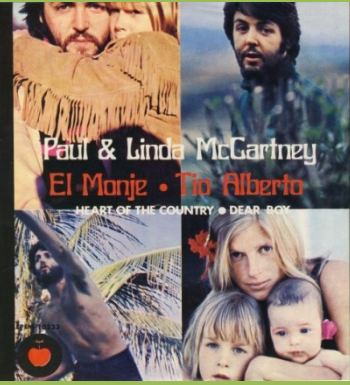

APPLE EPEM-10523 - MONKBERRY MOON DELIGHT - DEAR BOY / UNCLE ALBERT-ADMIRAL HALSEY - HEART OF THE COUNTRY

Dark green Apple

Song titles aligned

Light green Apple

Song titles aligned

Song titles not aligned

APPLE EPEM-10603 - ANOTHER DAY - JUNK / OH WOMAN, OH WHY - VALENTINE DAY

Marcas Registradas printed on bottom, with spacing between Apple & Records

Marcas Registradas printed on bottom, no spacing between Apple & Records, small Apple

APPLE EP 10604 - LOVE IS STRANGE - I AM YOUR SINGER / MUMBO - TOMORROW

An Apple Record on left side of labels

An Apple Record on right side of labels

An Apple Record on right side of labels

Wording to left and right of Apple stem

APPLE EP 10642 - C MOON - LITTLE WOMAN LOVE / HI, HI, HI - MARY HAD A LITTLE LAMB