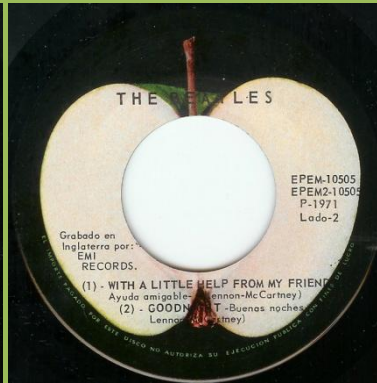

APPLE EPEM-10457 - A DAY IN THE LIFE - I AM THE WALRUS / STRAWBERRY FIELDS FOREVER - COME TOGETHER

APPLE EPEM-10458 - I WANT YOU (SHE'S SO HEAVY) - DON'T LET ME DOWN / REVOLUTION - YER BLUES

APPLE EPEM-10459 - LUCY IN THE SKY WITH DIAMONDS - ALL YOU NEED IS LOVE / ACROSS THE UNIVERSE - BALLAD OF JOHN & YOKO

APPLE EPEM-10503 - I'M HAPPY JUST TO DANCE WITH YOU - DO YOU WANT TO KNOW A SECRET / CHAINS - DEVIL IN HER HEART

APPLE EPEM-10504 - HONEY DON'T - MATCHBOX / LITTLE CHILD / I WANNA BE YOUR MAN

APPLE EP 1055 - YELLOW SUBMARINE - OCTOPUS'S GARDEN / WITH A LITTLE HELP FROM MY FRIENDS - GOODNIGHT

APPLE EP 10536 - DON'T BOTHER ME - TAXMAN / IF I NEEDED SOMEONE - THINK FOR YOURSELF

APPLE EP 10537 - HERE COMES THE SUN - FOR YOU BLUE / WHILE MY GUITAR GENTLY WEEPS - PIGGIES

APPLE EP 10538 - BOYS - WHAT GOES ON / ACT NATURALLY - DON'T PASS ME BY

Without print La  
Radiodiffusion... on top of B-Side

APPLE EPM-10541 - WITHIN YOU WITHOUT YOU - THE INNER LIGHT / LOVE YOU TO - I WANT TO TELL YOU

APPLE EPM-10599 - GET BACK - I ME MINE / TWO OF US - ONE AFTER 909