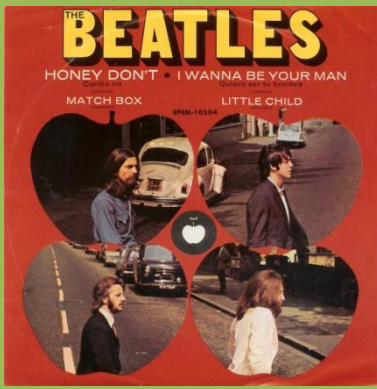

APPLE EPEM-10457 - A DAY IN THE LIFE - I AM THE WALRUS / STRAWBERRY FIELDS FOREVER - COME TOGETHER

APPLE EPEM-10458 - I WANT YOU (SHE'S SO HEAVY) - DON'T LET ME DOWN / REVOLUTION - YER BLUES

APPLE EPEM-10459 - LUCY IN THE SKY WITH DIAMONDS - ALL YOU NEED IS LOVE / ACROSS THE UNIVERSE - BALLAD OF JOHN & YOKO

APPLE EPEM-10503 - I'M HAPPY JUST TO DANCE WITH YOU - DO YOU WANT TO KNOW A SECRET / CHAINS - DEVIL IN HER HEART

APPLE EPEM-10504 - HONEY DON'T - MATCHBOX / LITTLE CHILD / I WANNA BE YOUR MAN

APPLE EP 1055 - YELLOW SUBMARINE - OCTOPUS'S GARDEN / WITH A LITTLE HELP FROM MY FRIENDS - GOODNIGHT

APPLE EP 10536 - DON'T BOTHER ME - TAXMAN / IF I NEEDED SOMEONE - THINK FOR YOURSELF

APPLE EP 10537 - HERE COMES THE SUN - FOR YOU BLUE / WHILE MY GUITAR GENTLY WEEPS - PIGGIES

APPLE EP 10538 - BOYS - WHAT GOES ON / ACT NATURALLY - DON'T PASS ME BY