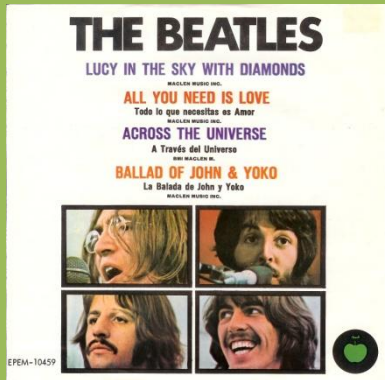

APPLE EPEM-10457 - A DAY IN THE LIFE - I AM THE WALRUS / STRAWBERRY FIELDS FOREVER - COME TOGETHER

APPLE EPEM-10458 - I WANT YOU (SHE'S SO HEAVY) - DON'T LET ME DOWN / REVOLUTION - YER BLUES

APPLE EPEM-10459 - LUCY IN THE SKY WITH DIAMONDS - ALL YOU NEED IS LOVE / ACROSS THE UNIVERSE - BALLAD OF JOHN & YOKO

APPLE EPEM-10503 - I'M HAPPY JUST TO DANCE WITH YOU - DO YOU WANT TO KNOW A SECRET / CHAINS - DEVIL IN HER HEART

APPLE EPEM-10504 - HONEY DON'T - MATCHBOX / LITTLE CHILD / I WANNA BE YOUR MAN

APPLE EP 1055 - YELLOW SUBMARINE - OCTOPUS'S GARDEN / WITH A LITTLE HELP FROM MY FRIENDS - GOODNIGHT