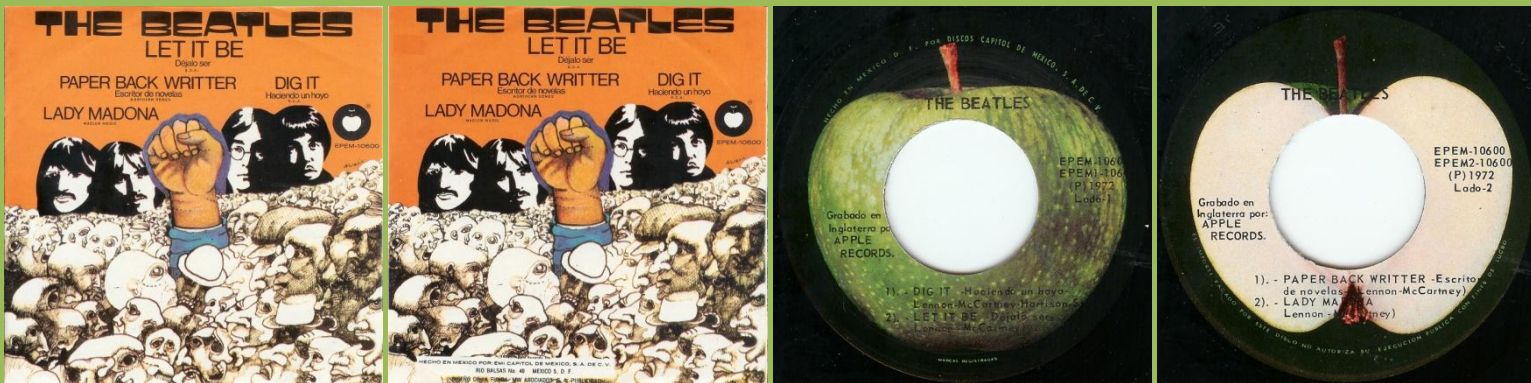

APPLE EPM-10600 - DIG IT - LET IT BE / PAPERBACK WRITER - LADY MADONNA

THE BEATLES COLLECTION OF 12 EP's (Vol. 2) + (Vol. 3)