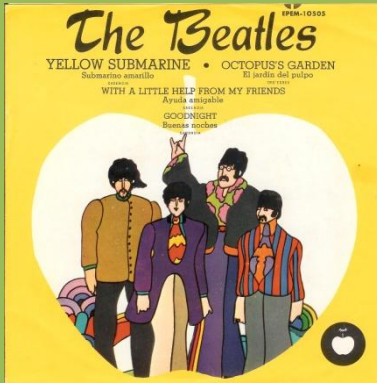

APPLE EPEM-10457 - A DAY IN THE LIFE - I AM THE WALRUS / STRAWBERRY FIELDS FOREVER - COME TOGETHER

APPLE EPEM-10458 - I WANT YOU (SHE'S SO HEAVY) - DON'T LET ME DOWN / REVOLUTION - YER BLUES

APPLE EPEM-10459 - LUCY IN THE SKY WITH DIAMONDS - ALL YOU NEED IS LOVE / ACROSS THE UNIVERSE - BALLAD OF JOHN & YOKO

APPLE EPEM-10503 - I'M HAPPY JUST TO DANCE WITH YOU - DO YOU WANT TO KNOW A SECRET / CHAINS - DEVIL IN HER HEART

APPLE EPEM-10504 - HONEY DON'T - MATCHBOX / LITTLE CHILD / I WANNA BE YOUR MAN

APPLE EP 1055 - YELLOW SUBMARINE - OCTOPUS'S GARDEN / WITH A LITTLE HELP FROM MY FRIENDS - GOODNIGHT

APPLE EP-10539 - I NEED YOU - YOU LIKE ME TOO MUCH / IT'S ONLY A NORTHERN SONG - IT'S ALL TOO MUCH

APPLE EP-10540 - SAVOY TRUFFLE - OLD BROWN SHOE / BLUE JAY WAY - LONG, LONG, LONG

With print La Radiodiffusion... on top of B-Side

Without print La  
Radiodiffusion... on top of B-Side

APPLE EPM-10541 - WITHIN YOU WITHOUT YOU - THE INNER LIGHT / LOVE YOU TO - I WANT TO TELL YOU

APPLE EPM-10599 - GET BACK - I ME MINE / TWO OF US - ONE AFTER 909