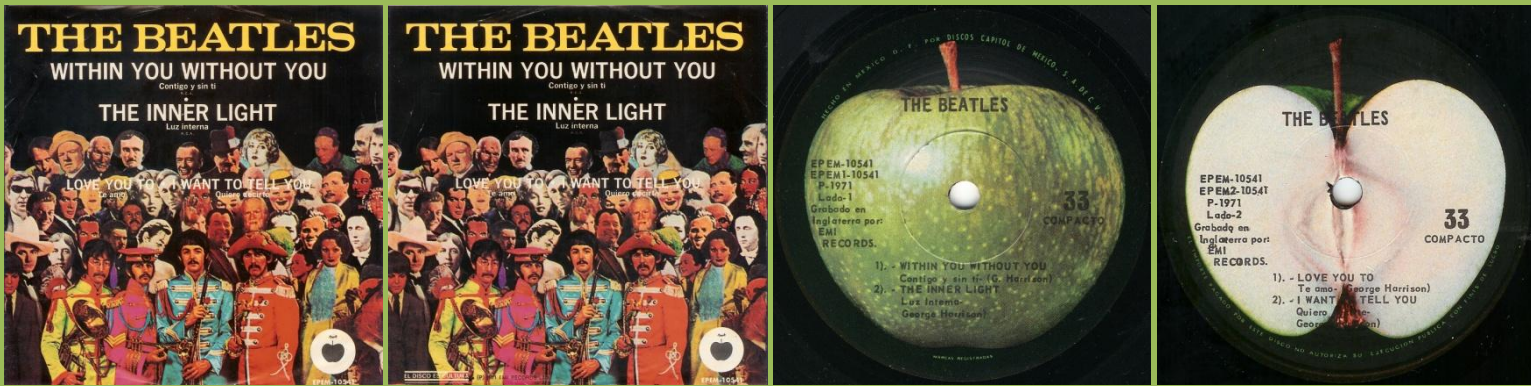

APPLE EP-10539 - I NEED YOU - YOU LIKE ME TOO MUCH / IT'S ONLY A NORTHERN SONG - IT'S ALL TOO MUCH

APPLE EP-10540 - SAVOY TRUFFLE - OLD BROWN SHOE / BLUE JAY WAY - LONG, LONG, LONG

With print La Radiodiffusion... on top of B-Side

Without print La  
Radiodiffusion... on top of B-Side

APPLE EPM-10541 - WITHIN YOU WITHOUT YOU - THE INNER LIGHT / LOVE YOU TO - I WANT TO TELL YOU

APPLE EPM-10599 - GET BACK - I ME MINE / TWO OF US - ONE AFTER 909