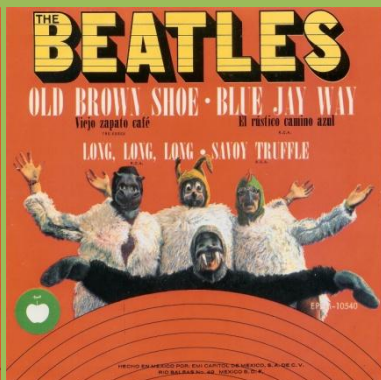

APPLE EP 10536 - DON'T BOTHER ME - TAXMAN / IF I NEEDED SOMEONE - THINK FOR YOURSELF

APPLE EP 10537 - HERE COMES THE SUN - FOR YOU BLUE / WHILE MY GUITAR GENTLY WEEPS - PIGGIES

APPLE EP 10538 - BOYS - WHAT GOES ON / ACT NATURALLY - DON'T PASS ME BY

Print The Beatles with spacing between letters

Print The Beatles without spacing between letters, two EP- numbers on B-Side aligned

Print The Beatles without spacing between letters, two EP- numbers on B-Side not aligned

APPLE EP-10539 - I NEED YOU - YOU LIKE ME TOO MUCH / IT'S ONLY A NORTHERN SONG - IT'S ALL TOO MUCH

APPLE EP-10540 - SAVOY TRUFFLE - OLD BROWN SHOE / BLUE JAY WAY - LONG, LONG, LONG

With print La Radiodiffusion... on top of B-Side