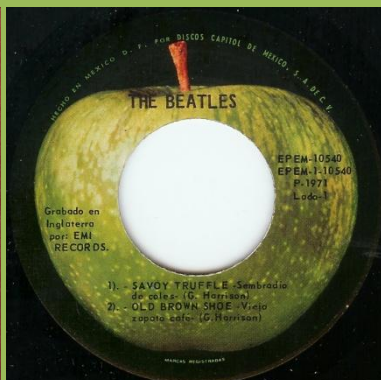

APPLE EP 10536 - DON'T BOTHER ME - TAXMAN / IF I NEEDED SOMEONE - THINK FOR YOURSELF

APPLE EP 10537 - HERE COMES THE SUN - FOR YOU BLUE / WHILE MY GUITAR GENTLY WEEPS - PIGGIES

APPLE EP 10538 - BOYS - WHAT GOES ON / ACT NATURALLY - DON'T PASS ME BY

Print The Beatles with spacing between letters

Print The Beatles without spacing between letters, two EP- numbers on B-Side aligned

Print The Beatles without spacing between letters, two EP- numbers on B-Side not aligned

APPLE EP-10539 - I NEED YOU - YOU LIKE ME TOO MUCH / IT'S ONLY A NORTHERN SONG - IT'S ALL TOO MUCH

APPLE EP-10540 - SAVOY TRUFFLE - OLD BROWN SHOE / BLUE JAY WAY - LONG, LONG, LONG

With print La Radiodiffusion... on top of B-Side

Without print La  
Radiodiffusion... on top of B-Side

APPLE EPM-10541 - WITHIN YOU WITHOUT YOU - THE INNER LIGHT / LOVE YOU TO - I WANT TO TELL YOU

APPLE EPM-10599 - GET BACK - I ME MINE / TWO OF US - ONE AFTER 909