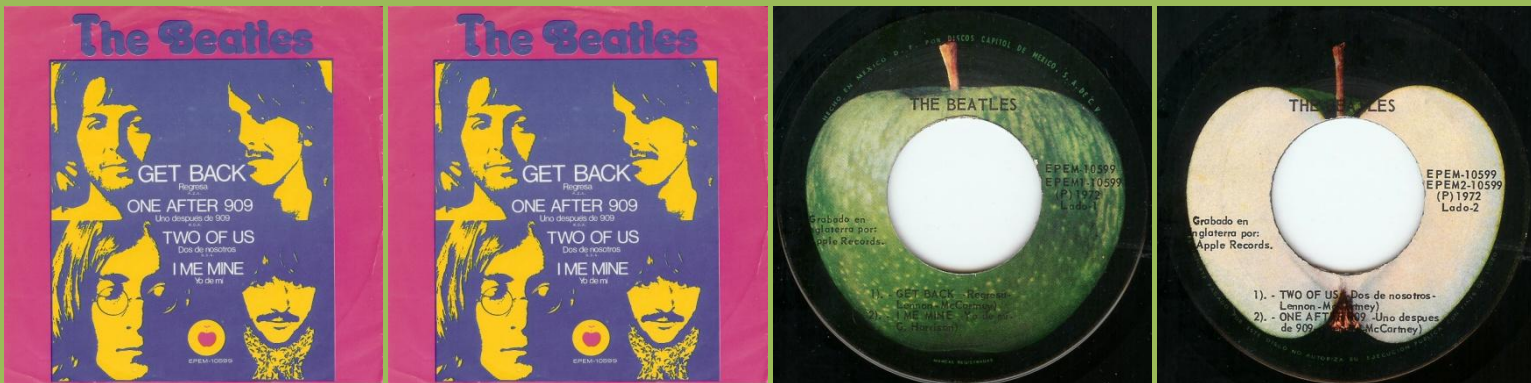

Print The Beatles with spacing between letters

Print The Beatles without spacing between letters, two EP- numbers on B-Side aligned

Print The Beatles without spacing between letters, two EP- numbers on B-Side not aligned

APPLE EP-10539 - I NEED YOU - YOU LIKE ME TOO MUCH / IT'S ONLY A NORTHERN SONG - IT'S ALL TOO MUCH

APPLE EP-10540 - SAVOY TRUFFLE - OLD BROWN SHOE / BLUE JAY WAY - LONG, LONG, LONG

With print La Radiodiffusion... on top of B-Side

Without print La  
Radiodiffusion... on top of B-Side

APPLE EPM-10541 - WITHIN YOU WITHOUT YOU - THE INNER LIGHT / LOVE YOU TO - I WANT TO TELL YOU

APPLE EPM-10599 - GET BACK - I ME MINE / TWO OF US - ONE AFTER 909