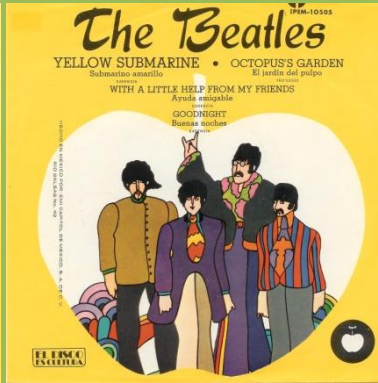

APPLE EPEM-10457 - A DAY IN THE LIFE - I AM THE WALRUS / STRAWBERRY FIELDS FOREVER - COME TOGETHER

APPLE EPEM-10458 - I WANT YOU (SHE'S SO HEAVY) - DON'T LET ME DOWN / REVOLUTION - YER BLUES

APPLE EPEM-10459 - LUCY IN THE SKY WITH DIAMONDS - ALL YOU NEED IS LOVE / ACROSS THE UNIVERSE - BALLAD OF JOHN & YOKO

APPLE EPEM-10503 - I'M HAPPY JUST TO DANCE WITH YOU - DO YOU WANT TO KNOW A SECRET / CHAINS - DEVIL IN HER HEART

APPLE EPEM-10504 - HONEY DON'T - MATCHBOX / LITTLE CHILD / I WANNA BE YOUR MAN

APPLE EP 1055 - YELLOW SUBMARINE - OCTOPUS'S GARDEN / WITH A LITTLE HELP FROM MY FRIENDS - GOODNIGHT

Without print La  
Radiodiffusion... on top of B-Side

APPLE EPM-10541 - WITHIN YOU WITHOUT YOU - THE INNER LIGHT / LOVE YOU TO - I WANT TO TELL YOU

APPLE EPM-10599 - GET BACK - I ME MINE / TWO OF US - ONE AFTER 909

APPLE EPM-10600 - DIG IT - LET IT BE / PAPERBACK WRITER - LADY MADONNA

THE BEATLES COLLECTION OF 12 EP's (Vol. 2) + (Vol. 3)

Box (made in Germany) contains EP-10459 & EP-10504 (& 10 EPs on the Capitol label)