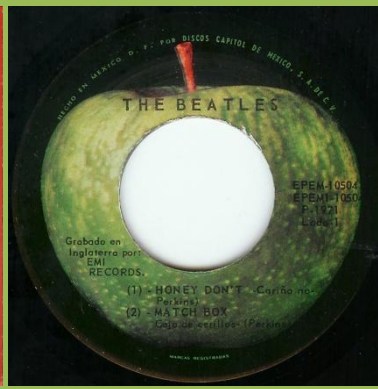

APPLE EPEM-10457 - A DAY IN THE LIFE - I AM THE WALRUS / STRAWBERRY FIELDS FOREVER - COME TOGETHER

APPLE EPEM-10458 - I WANT YOU (SHE'S SO HEAVY) - DON'T LET ME DOWN / REVOLUTION - YER BLUES

APPLE EPEM-10459 - LUCY IN THE SKY WITH DIAMONDS - ALL YOU NEED IS LOVE / ACROSS THE UNIVERSE - BALLAD OF JOHN & YOKO

APPLE EPEM-10503 - I'M HAPPY JUST TO DANCE WITH YOU - DO YOU WANT TO KNOW A SECRET / CHAINS - DEVIL IN HER HEART

APPLE EPEM-10504 - HONEY DON'T - MATCHBOX / LITTLE CHILD / I WANNA BE YOUR MAN

APPLE EP 1055 - YELLOW SUBMARINE - OCTOPUS'S GARDEN / WITH A LITTLE HELP FROM MY FRIENDS - GOODNIGHT

APPLE EP 10536 - DON'T BOTHER ME - TAXMAN / IF I NEEDED SOMEONE - THINK FOR YOURSELF

APPLE EP 10537 - HERE COMES THE SUN - FOR YOU BLUE / WHILE MY GUITAR GENTLY WEEPS - PIGGIES

APPLE EP 10538 - BOYS - WHAT GOES ON / ACT NATURALLY - DON'T PASS ME BY