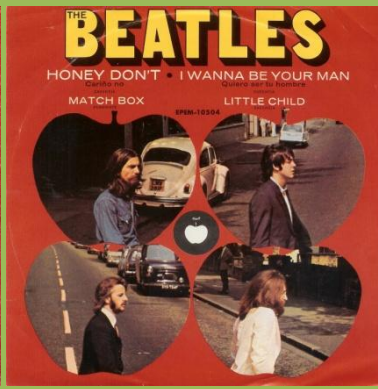

APPLE EPEM-10457 - A DAY IN THE LIFE - I AM THE WALRUS / STRAWBERRY FIELDS FOREVER - COME TOGETHER

APPLE EPEM-10458 - I WANT YOU (SHE'S SO HEAVY) - DON'T LET ME DOWN / REVOLUTION - YER BLUES

APPLE EPEM-10459 - LUCY IN THE SKY WITH DIAMONDS - ALL YOU NEED IS LOVE / ACROSS THE UNIVERSE - BALLAD OF JOHN & YOKO

APPLE EPEM-10503 - I'M HAPPY JUST TO DANCE WITH YOU - DO YOU WANT TO KNOW A SECRET / CHAINS - DEVIL IN HER HEART

APPLE EPEM-10504 - HONEY DON'T - MATCHBOX / LITTLE CHILD / I WANNA BE YOUR MAN

APPLE EP 1055 - YELLOW SUBMARINE - OCTOPUS'S GARDEN / WITH A LITTLE HELP FROM MY FRIENDS - GOODNIGHT

APPLE EP 10536 - DON'T BOTHER ME - TAXMAN / IF I NEEDED SOMEONE - THINK FOR YOURSELF

APPLE EP 10537 - HERE COMES THE SUN - FOR YOU BLUE / WHILE MY GUITAR GENTLY WEEPS - PIGGIES

APPLE EP 10538 - BOYS - WHAT GOES ON / ACT NATURALLY - DON'T PASS ME BY