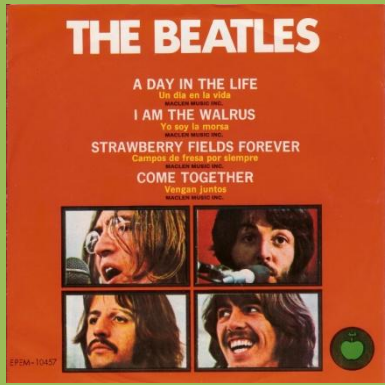

APPLE EPEM-10457 - A DAY IN THE LIFE - I AM THE WALRUS / STRAWBERRY FIELDS FOREVER - COME TOGETHER

APPLE EPEM-10458 - I WANT YOU (SHE'S SO HEAVY) - DON'T LET ME DOWN / REVOLUTION - YER BLUES

APPLE EPEM-10459 - LUCY IN THE SKY WITH DIAMONDS - ALL YOU NEED IS LOVE / ACROSS THE UNIVERSE - BALLAD OF JOHN & YOKO

APPLE EPEM-10503 - I'M HAPPY JUST TO DANCE WITH YOU - DO YOU WANT TO KNOW A SECRET / CHAINS - DEVIL IN HER HEART

APPLE EPEM-10504 - HONEY DON'T - MATCHBOX / LITTLE CHILD / I WANNA BE YOUR MAN

APPLE EP 1055 - YELLOW SUBMARINE - OCTOPUS'S GARDEN / WITH A LITTLE HELP FROM MY FRIENDS - GOODNIGHT

Without print La  
Radiodiffusion... on top of B-Side

APPLE EPM-10541 - WITHIN YOU WITHOUT YOU - THE INNER LIGHT / LOVE YOU TO - I WANT TO TELL YOU

APPLE EPM-10599 - GET BACK - I ME MINE / TWO OF US - ONE AFTER 909