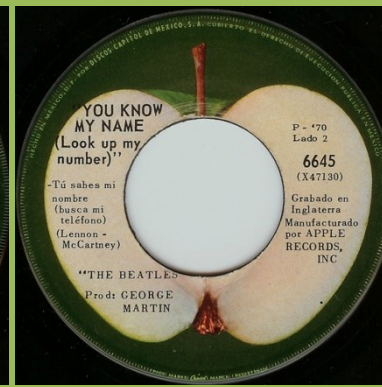

**APPLE 6365 - HEY JUDE / REVOLUTION**

A-side title to the left of label

B-side title on top of label, Apple stem pointing to the right

Title on top left of label, no spacing over & under George

Apple stem pointing to the right

Title to the left, Lennon & McCartney not aligned, the "-" preceding Regresa and McCartney aligned

Solid center (Possibly a test pressing?)

Titles on bottom

**APPLE 6510 - THE BALLAD OF JOHN AND YOKO / OLD BROWN SHOE**

**APPLE 6565 - SOMETHING / COME TOGETHER**

Promo

Light blue cover

Dark blue cover

Title on top left of label

Title to left side of label

Title on bottom of label

Wording to left and right of Apple stem

APPLE 6645 - LET IT BE / YOU KNOW MY NAME (LOOK UP THE NUMBER)

Without HECHO IN MEXICO

Titles with quotation marks

"P-'70" and "Lado 2" aligned

Titles with quotation marks

"P-'70" and "Lado 2" not aligned

Titles without quotation marks